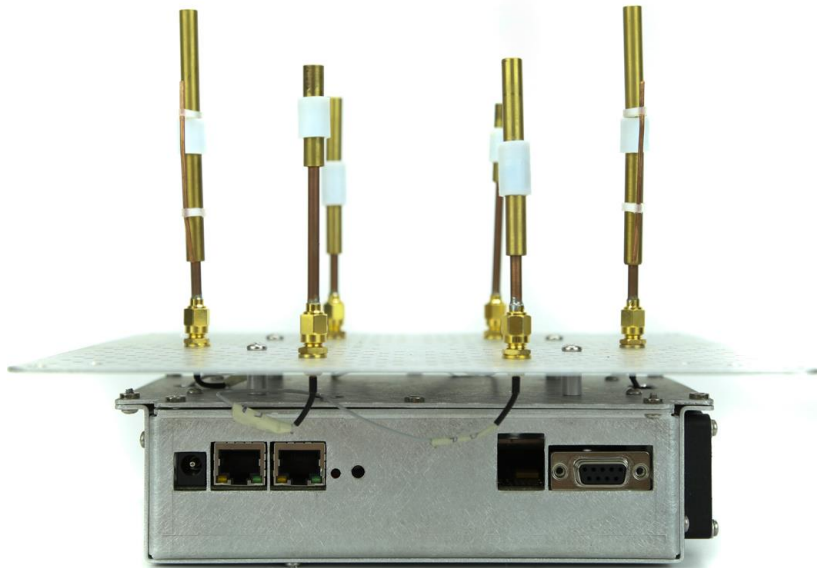

Internal Photographs

Rogers Labs, Inc.
4405 West 259th Terrace
Louisburg, KS 66053
Phone/Fax: (913) 837-3214
Revision 1

Motion Computing, Inc.
Model: RDA-100-MCW
Test #: 130819
Test to: FCC CFR 47 parts 2 and 15
File: IntPho Q3QUMDNMA92

FCC ID: Q3QUMDNMA92
Date: September 30, 2013
Page 2 of 3

Rogers Labs, Inc.
4405 West 259th Terrace
Louisburg, KS 66053
Phone/Fax: (913) 837-3214
Revision 1

Motion Computing, Inc.
Model: RDA-100-MCW
Test #: 130819
Test to: FCC CFR 47 parts 2 and 15
File: IntPho Q3QUMDNMA92