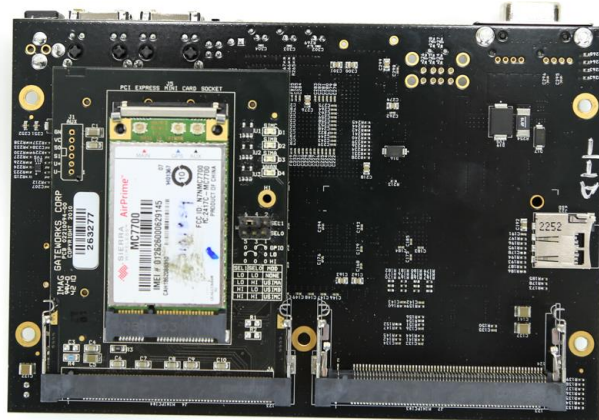

Internal Photographs

Rogers Labs, Inc.
4405 West 259th Terrace
Louisburg, KS 66053
Phone/Fax: (913) 837-3214
Revision 1

Motion Computing, Inc.
Model: RDA-100-MCW
Test #: 130819
Test to: FCC CFR 47 parts 2 and 15
File: IntPho Q3QUMDNMA92

FCC ID: Q3QUMDNMA92
Date: September 30, 2013
Page 2 of 3

Rogers Labs, Inc.
4405 West 259th Terrace
Louisburg, KS 66053
Phone/Fax: (913) 837-3214
Revision 1

Motion Computing, Inc.
Model: RDA-100-MCW
Test #: 130819
Test to: FCC CFR 47 parts 2 and 15
File: IntPho Q3QUMDNMA92