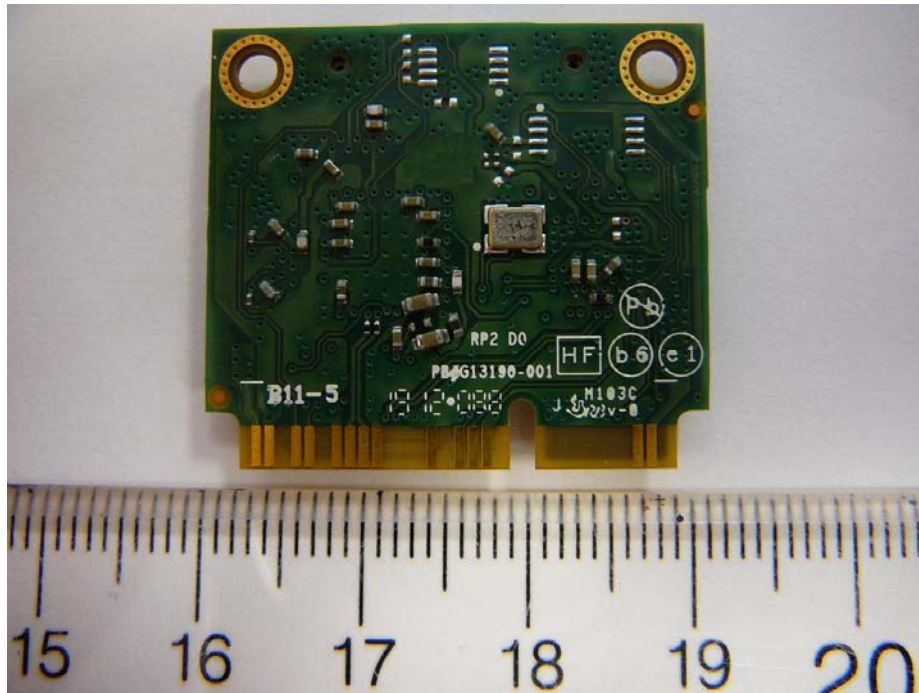

13 Exhibit C – EUT Photographs

13.1 EUT – Front View

13.2 EUT – Rear View

13.3 Motion T008 Tablet – Top View

13.4 Motion T008 Tablet – Front View

13.5 Motion T008 Tablet – Left Side View

13.6 Motion T008 Tablet – Right Side View

13.7 Motion T008 Tablet – Rear Side View

13.8 Motion T008 Tablet – Bottom Side View

13.9 Motion T008 Tablet – Open Chassis

13.10 Motion T008 Tablet – Battery View

13.11 WWAN Module Top View

13.12 WWAN Module Bottom View

13.13 EUT –WLAN/BT Combo Module Top View without Shielding

13.14 Motion T008 Tablet – AC/DC Adapter View

--- END OF REPORT ---