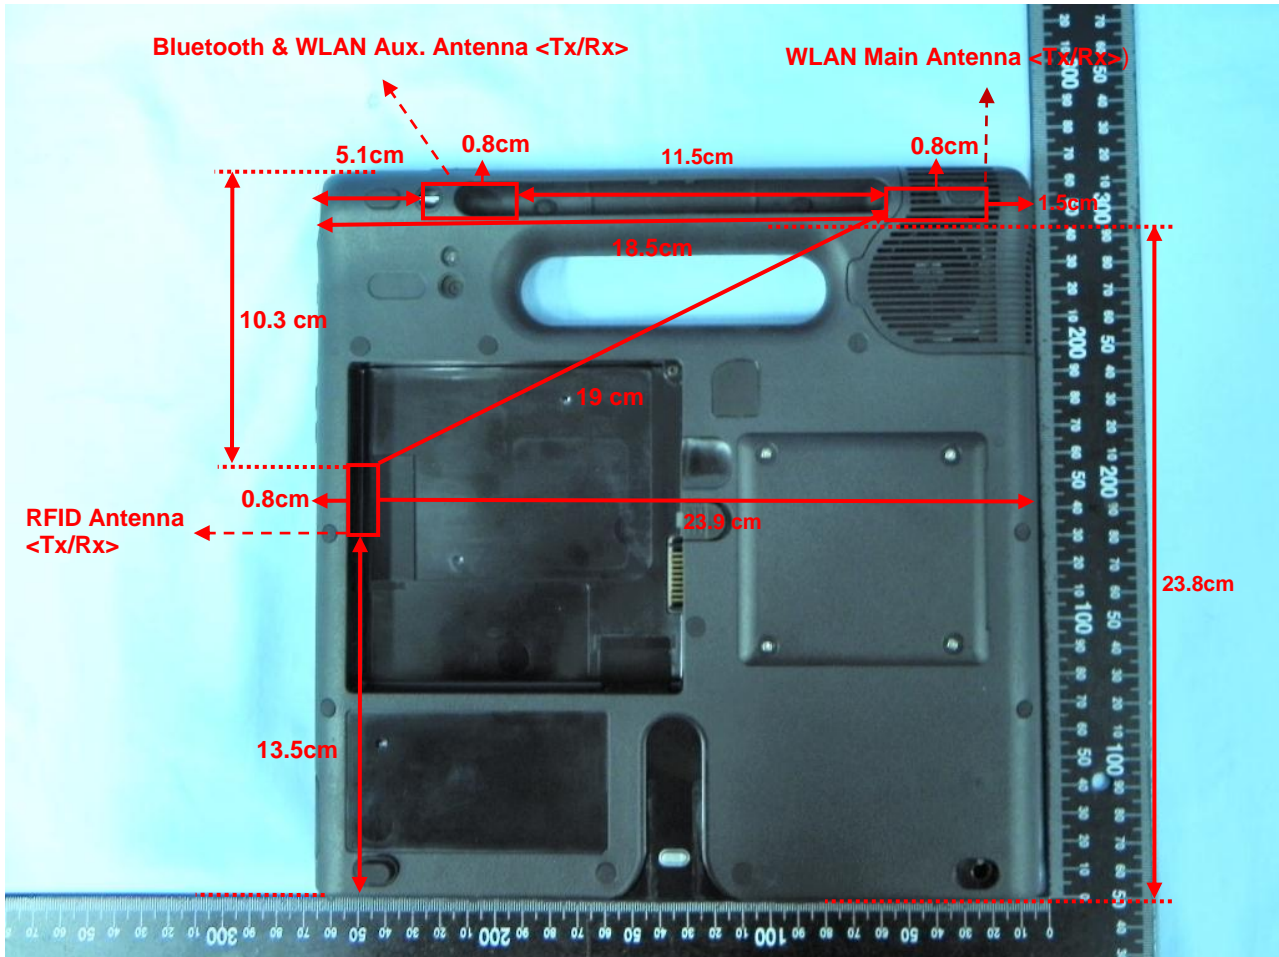

Brand Name: Motion Computing Incorporated / Model Name: 62230ANHMW

Antenna	Length	Width
WLAN Main Antenna <Tx/Rx>	3cm	0.8cm
Bluetooth & WLAN Aux. Antenna <Tx/Rx>	3cm	0.8cm
RFID Antenna <Tx/Rx>	2.6cm	1cm