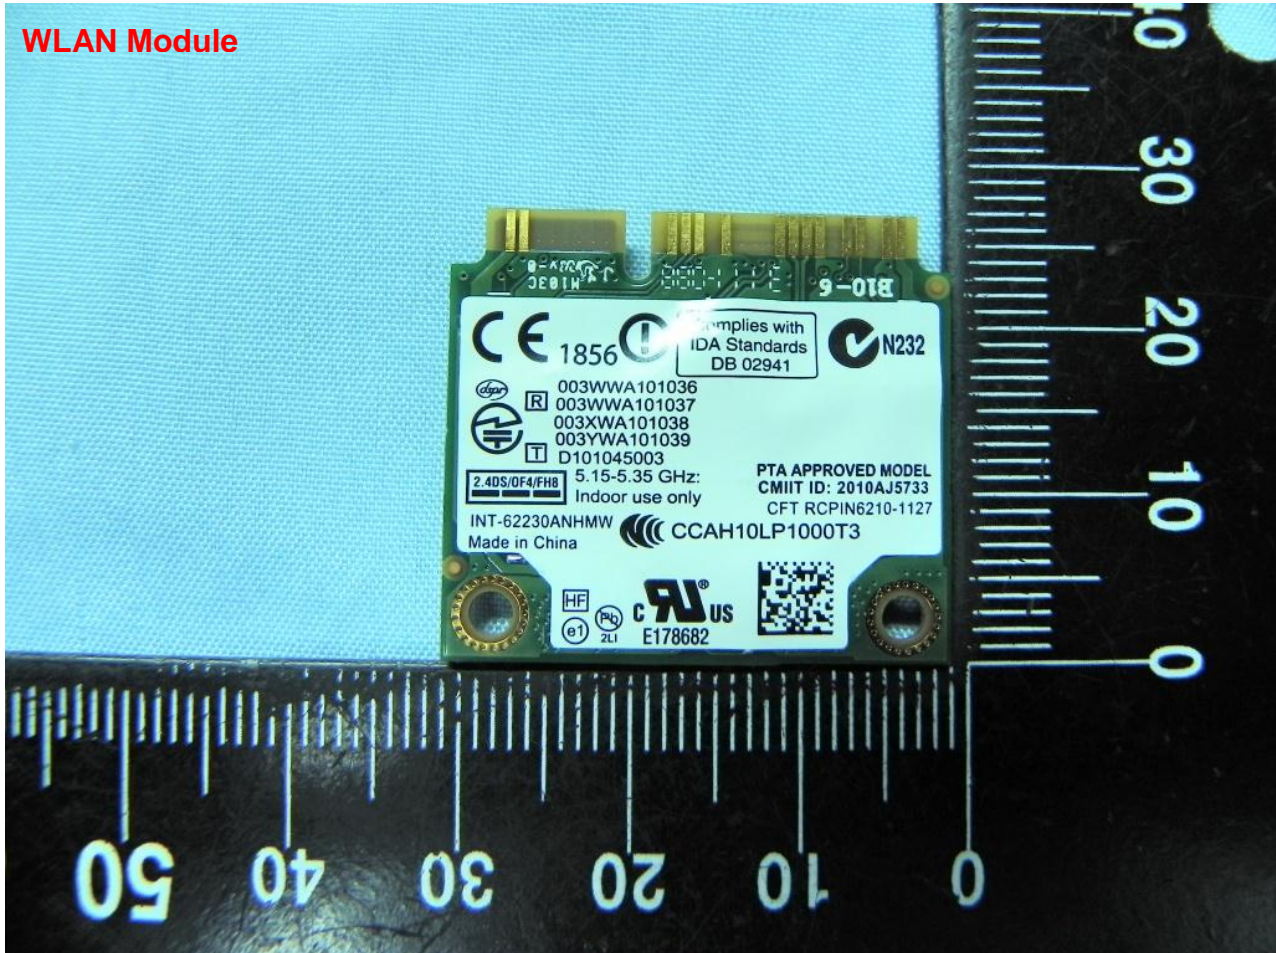

3. Internal Photograph of EUT

Brand Name: Motion Computing Incorporated / Model Name: 62230ANHMW

Brand Name: Motion Computing Incorporated / Model Name: 62230ANHMW

Brand Name: Motion Computing Incorporated / Model Name: 62230ANHMW

WLAN Module

Brand Name: Motion Computing Incorporated / Model Name: 62230ANHMW

WLAN Module

Brand Name: Motion Computing Incorporated / Model Name: 62230ANHMW

WLAN Main Antenna

Brand Name: Motion Computing Incorporated / Model Name: 62230ANHMW