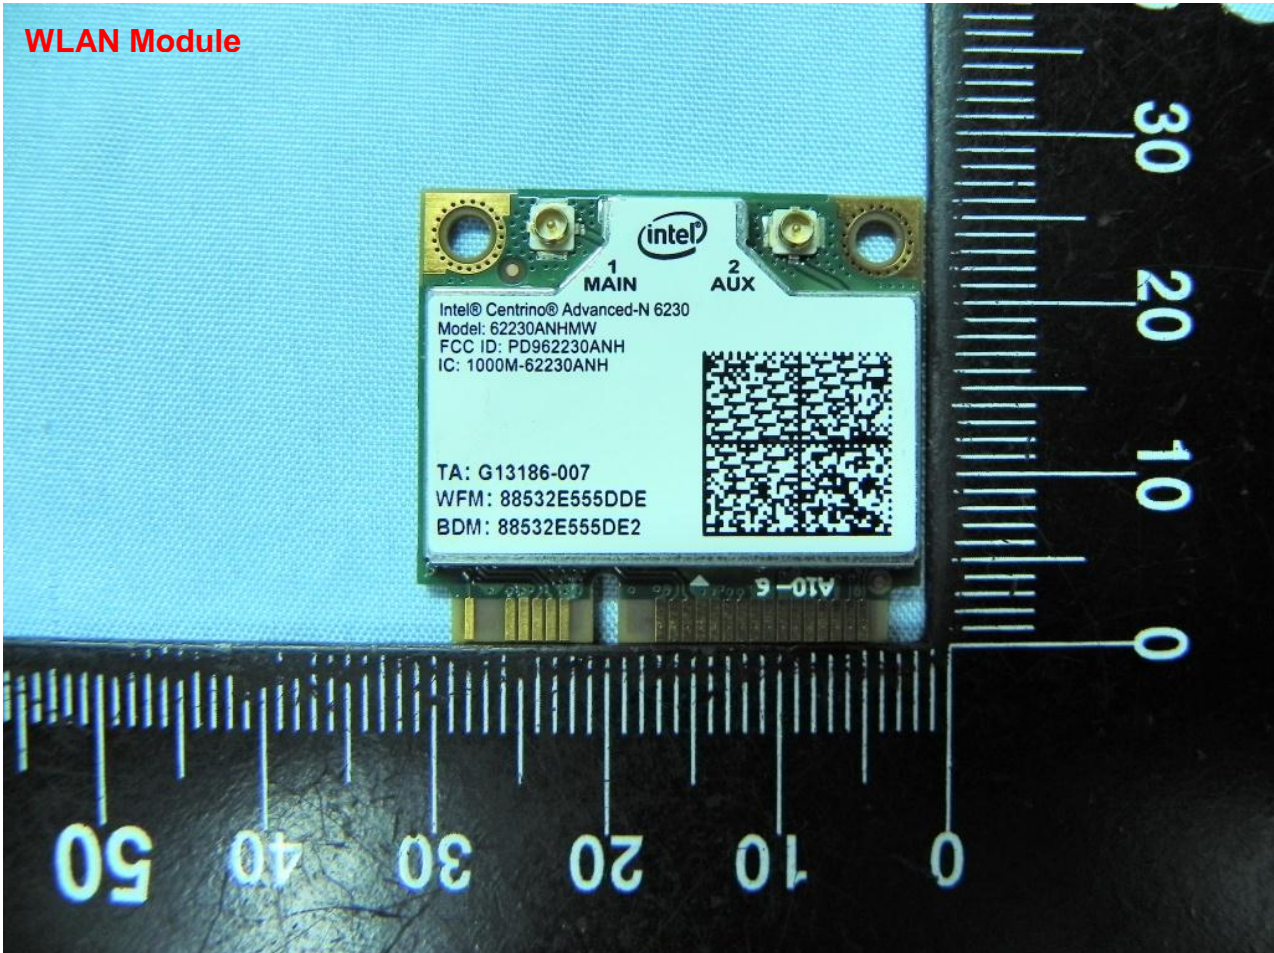

3. Internal Photograph of EUT

Brand Name: Motion Computing Incorporated / Model Name: 62230ANHMW

Brand Name: Motion Computing Incorporated / Model Name: 62230ANHMW

Brand Name: Motion Computing Incorporated / Model Name: 62230ANHMW

WLAN Module

Brand Name: Motion Computing Incorporated / Model Name: 62230ANHMW

WLAN Module

Brand Name: Motion Computing Incorporated / Model Name: 62230ANHMW

WLAN Main Antenna

Brand Name: Motion Computing Incorporated / Model Name: 62230ANHMW