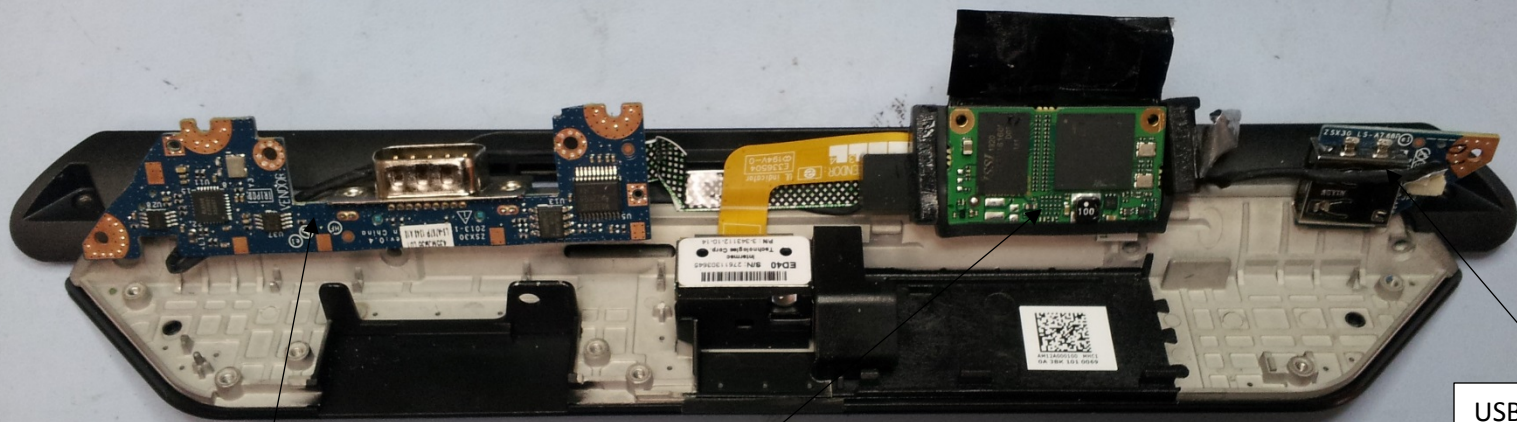

Serial board

Bar Code reader

RFID reader (6321)

Serial board  
bottom

Bar Code Logic

USB Connector  
Board