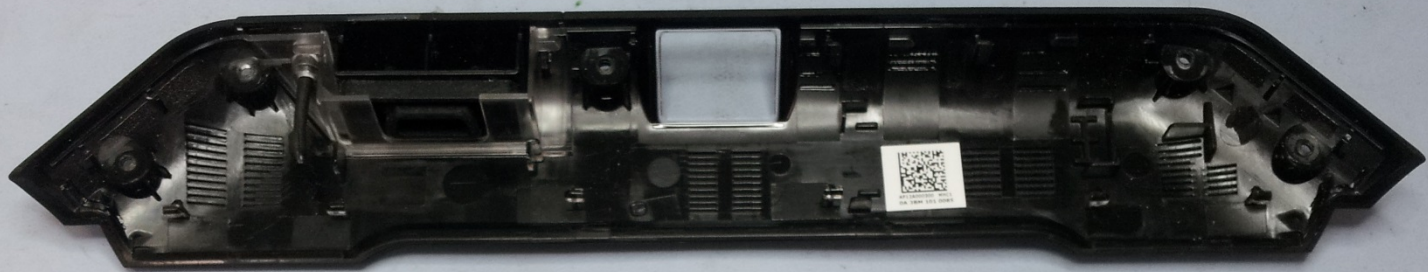

Serial board

Bar Code reader

RFID reader (6321)

Serial board  
bottom

Bar Code Logic

USB Connector  
Board