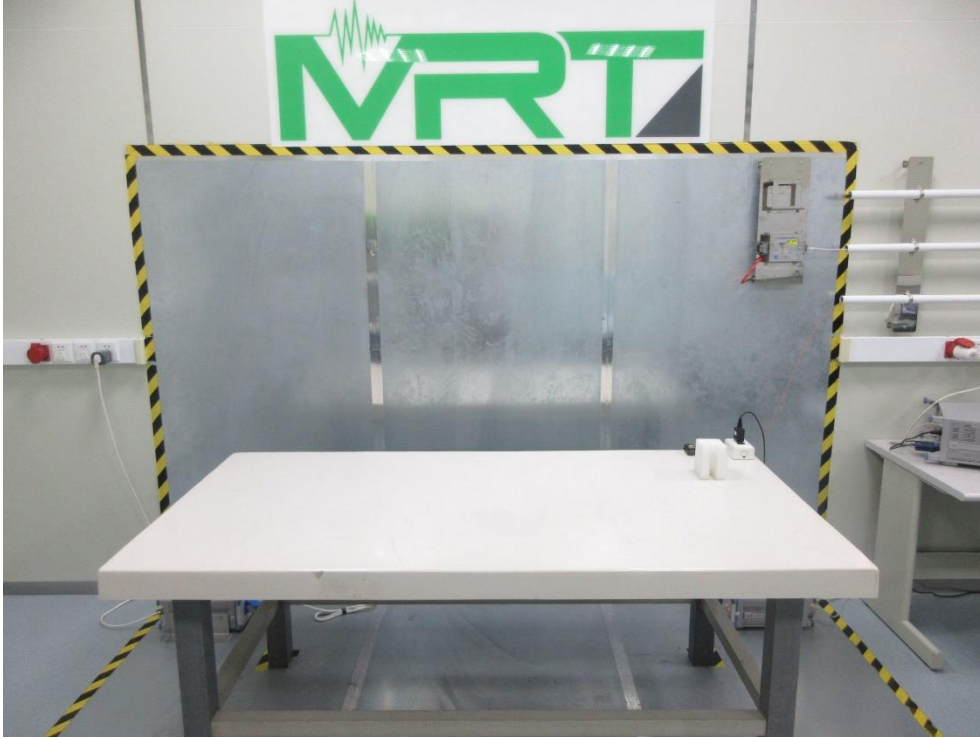

Product: BT Barcode Scanner

Brand Name: CIPHERLAB

Model Number: WR30

Test Photograph

Description: Front View of Conducted Emission Test Setup

Description: Back View of Conducted Emission Test Setup

Description: Radiated Emission Test Setup for below 1GHz

Description: Radiated Emission Test Setup for above 1GHz

Description: Conducted Emission Test Setup