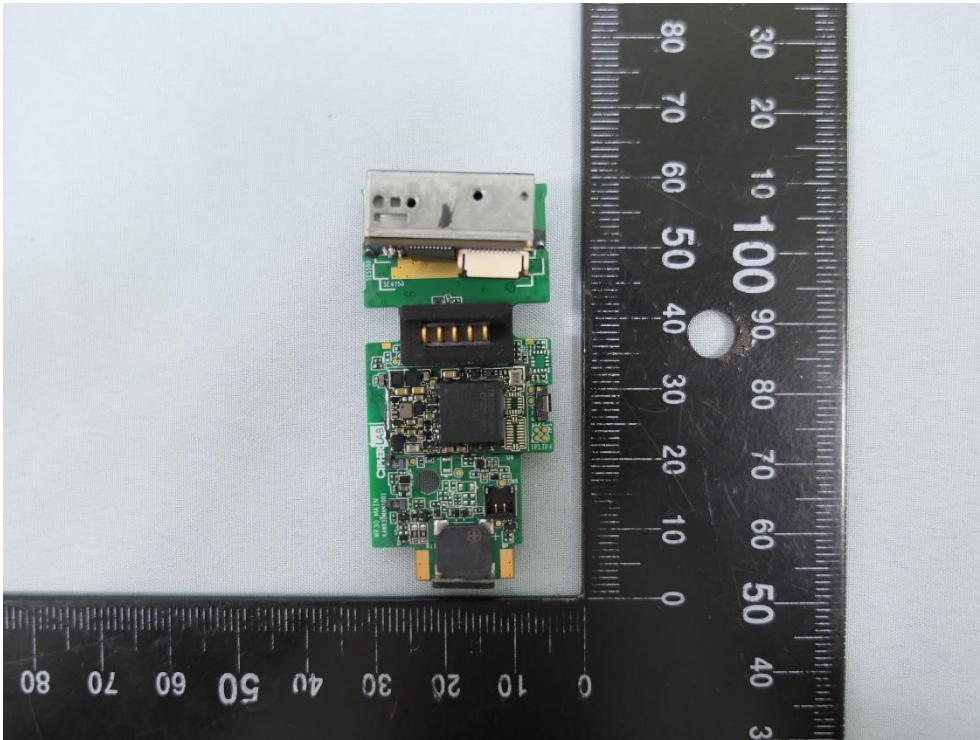

Product: BT Barcode Scanner

Brand Name: CIPHERLAB

Model Number: WR30

Internal Photograph

(1) EUT Photo

(2) EUT Photo

(3) EUT Photo

(4) EUT Photo

(17) EUT Photo

(18) EUT Photo

(19) EUT Photo

(20) EUT Photo

(21) EUT Photo

(22) EUT Photo

(23) EUT Photo

(24) EUT Photo