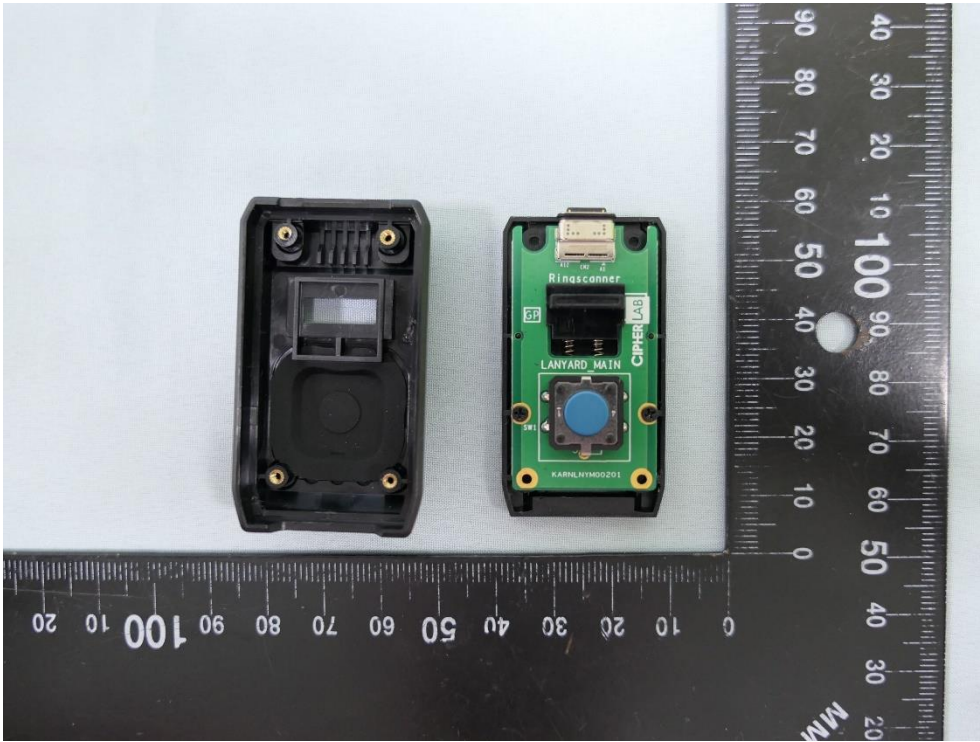

Product: BT Barcode Scanner

Brand Name: CIPHERLAB

Model Number: WR30

Internal Photograph

(1) EUT Photo

(2) EUT Photo

(3) EUT Photo

(4) EUT Photo

(5) EUT Photo

(6) EUT Photo

(7) EUT Photo

(8) EUT Photo

(13) EUT Photo

(14) EUT Photo

(15) EUT Photo

(16) EUT Photo