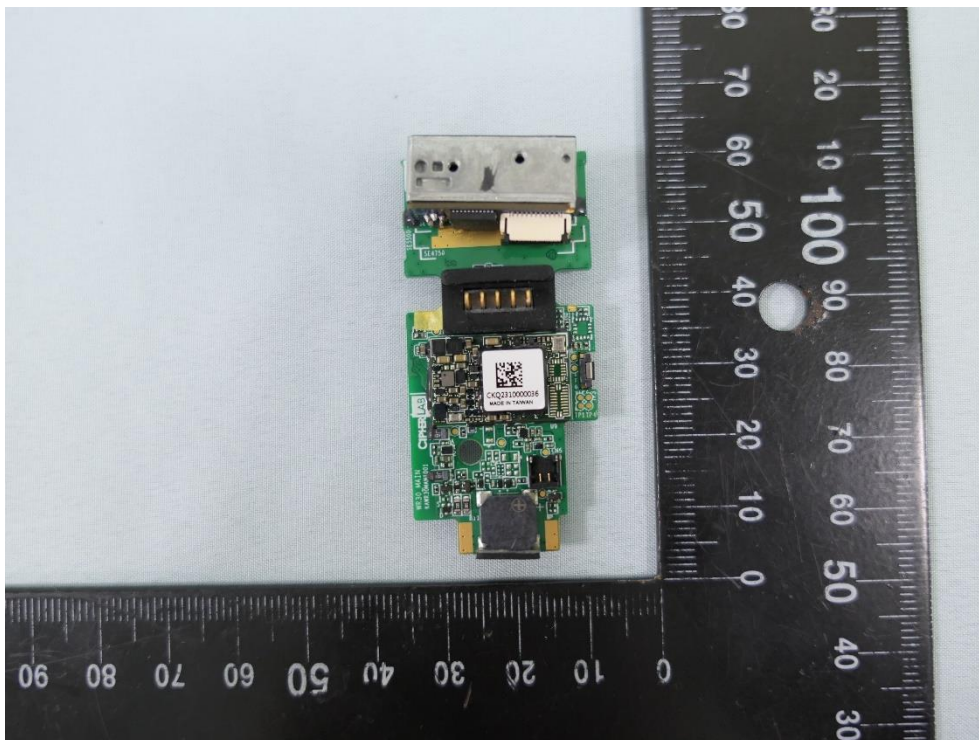

Product: BT Barcode Scanner

Brand Name: CIPHERLAB

Model Number: WR30

Internal Photograph

(1) EUT Photo

(2) EUT Photo

(3) EUT Photo

(4) EUT Photo

(17) EUT Photo

(18) EUT Photo

(19) EUT Photo

(20) EUT Photo

(21) EUT Photo

(22) EUT Photo

(23) EUT Photo

(24) EUT Photo