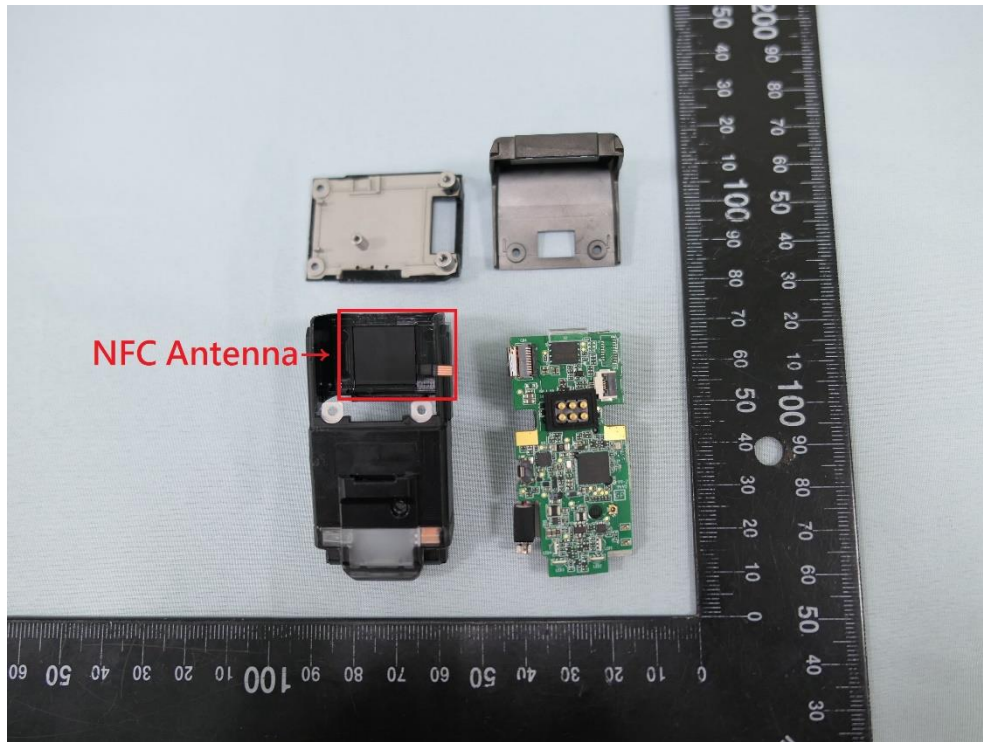

Product: BT Barcode Scanner

Brand Name: CIPHERLAB

Model Number: WR30

Internal Photograph

(1) EUT Photo

(2) EUT Photo

(3) EUT Photo

(4) EUT Photo

(5) EUT Photo

(6) EUT Photo

(7) EUT Photo

(8) EUT Photo

(13) EUT Photo

(14) EUT Photo

(15) EUT Photo

(16) EUT Photo