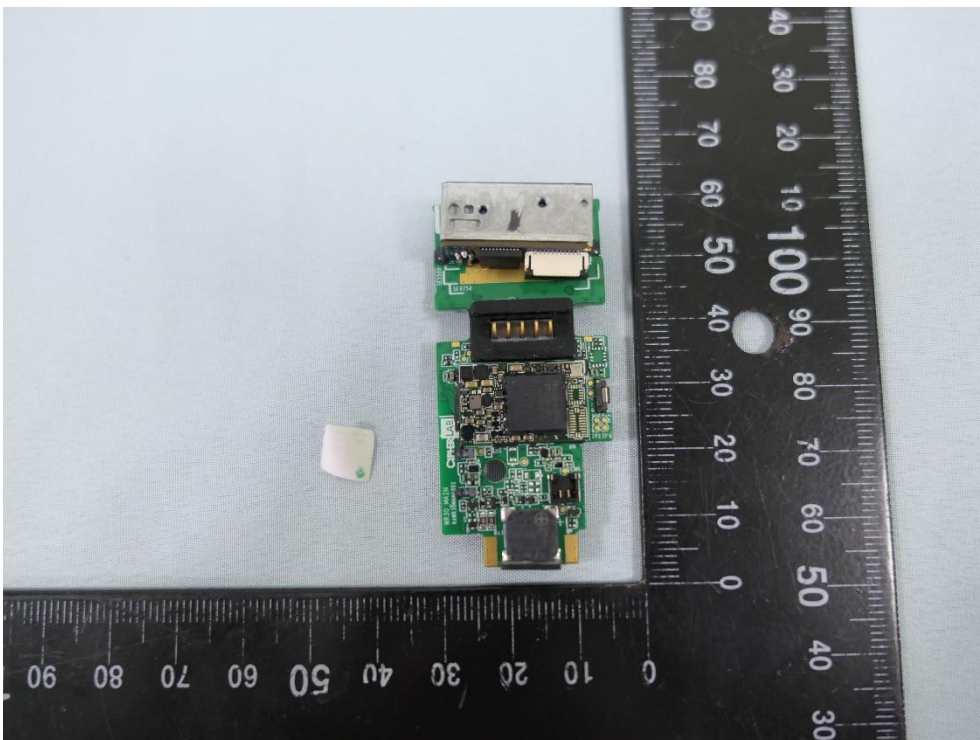

Product: BT Barcode Scanner

Brand Name: CIPHERLAB

Model Number: WR30

Internal Photograph

(1) EUT Photo

(2) EUT Photo

(3) EUT Photo

(4) EUT Photo

(17) EUT Photo

(18) EUT Photo

(19) EUT Photo

(20) EUT Photo

(21) EUT Photo

(22) EUT Photo

(23) EUT Photo

(24) EUT Photo