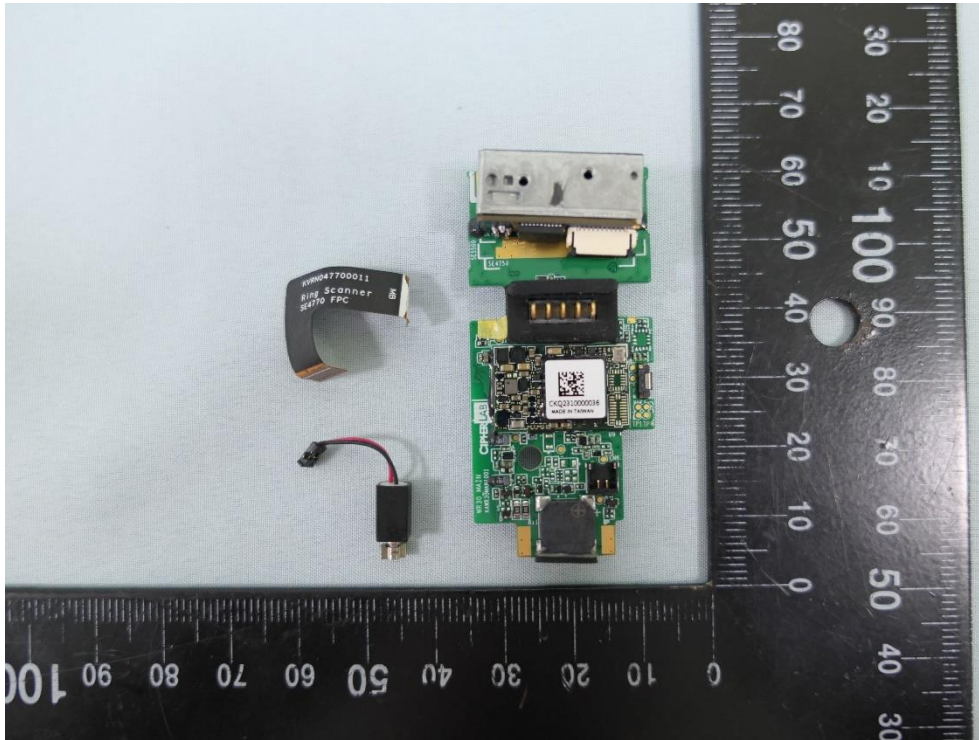

Product: BT Barcode Scanner

Brand Name: CIPHERLAB

Model Number: WR30

Internal Photograph

(1) EUT Photo

(2) EUT Photo

(3) EUT Photo

(4) EUT Photo

(5) EUT Photo

(6) EUT Photo

(7) EUT Photo

(8) EUT Photo

(13) EUT Photo

(14) EUT Photo

(15) EUT Photo

(16) EUT Photo

(17) EUT Photo

(18) EUT Photo

(19) EUT Photo

(20) EUT Photo

(21) EUT Photo

(22) EUT Photo

(23) EUT Photo

(24) EUT Photo