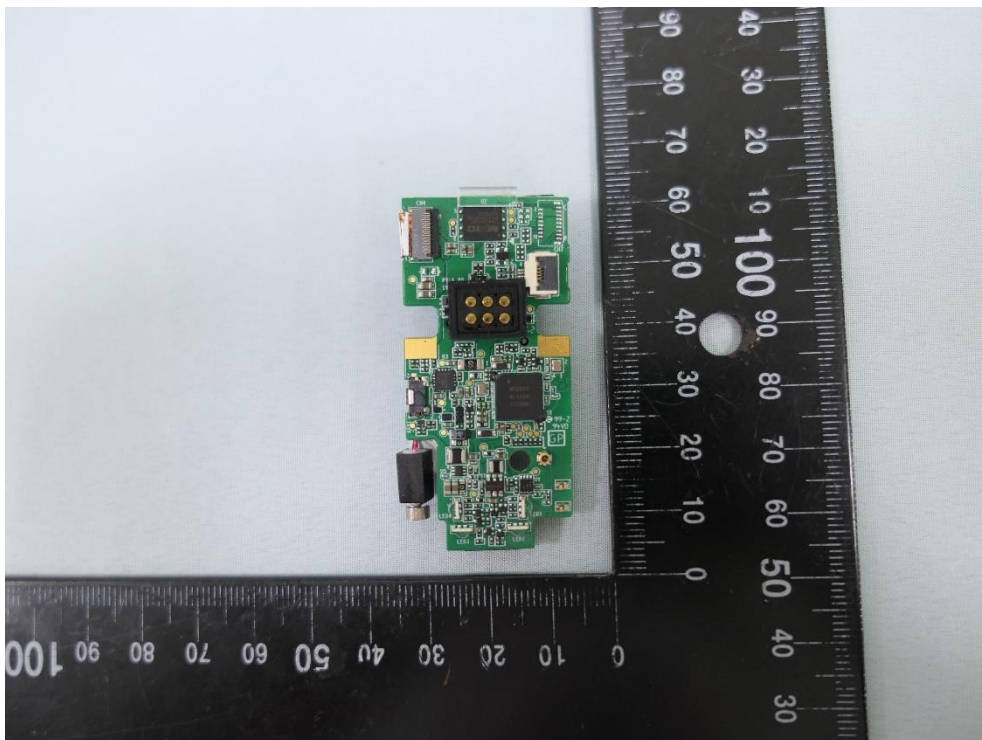

Product: BT Barcode Scanner

Brand Name: CIPHERLAB

Model Number: WR30

Internal Photograph

(1) EUT Photo

(2) EUT Photo

(3) EUT Photo

(4) EUT Photo

(5) EUT Photo

(6) EUT Photo

(7) EUT Photo

(8) EUT Photo

(13) EUT Photo

(14) EUT Photo

(15) EUT Photo

(16) EUT Photo