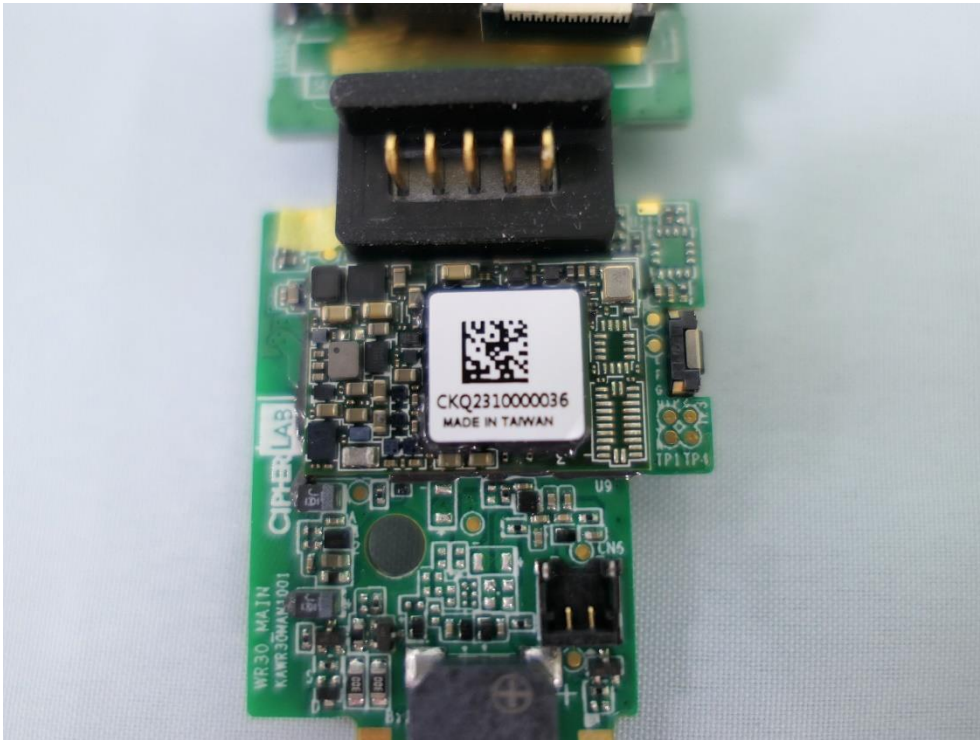

Product: BT Barcode Scanner

Brand Name: CIPHERLAB

Model Number: WR30

Internal Photograph

(1) EUT Photo

(2) EUT Photo

(3) EUT Photo

(4) EUT Photo

(17) EUT Photo

(18) EUT Photo

(19) EUT Photo

(20) EUT Photo

(21) EUT Photo

(22) EUT Photo

(23) EUT Photo

(24) EUT Photo