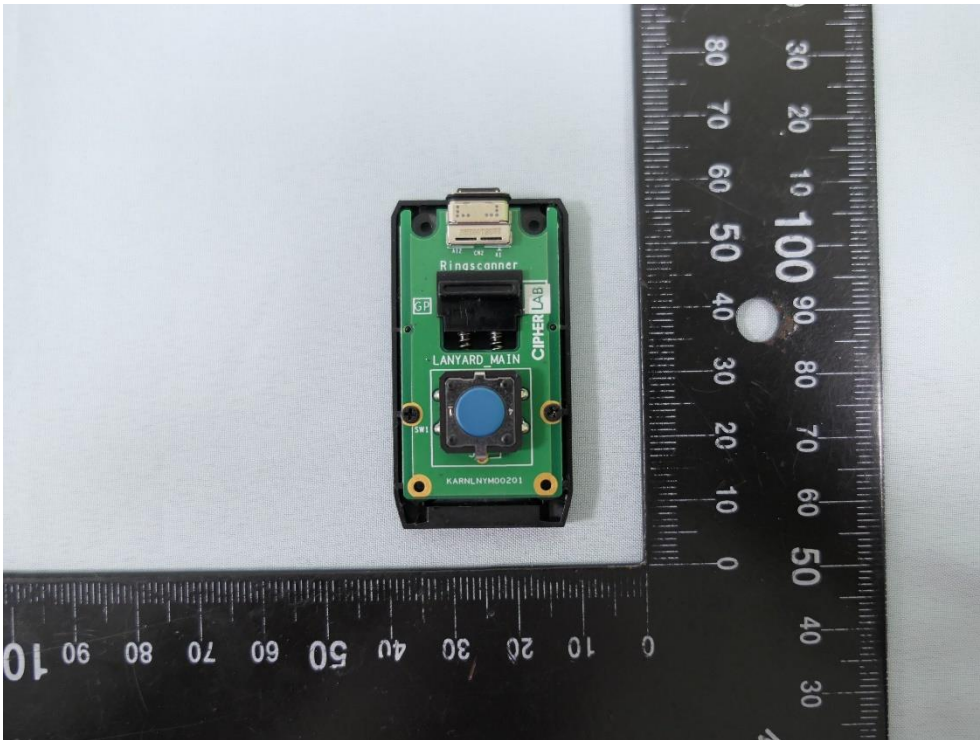

Product: BT Barcode Scanner

Brand Name: CIPHERLAB

Model Number: WR30

Internal Photograph

(1) EUT Photo

(2) EUT Photo

(3) EUT Photo

(4) EUT Photo

(5) EUT Photo

(6) EUT Photo

(7) EUT Photo

(8) EUT Photo

(13) EUT Photo

(14) EUT Photo

(15) EUT Photo

(16) EUT Photo