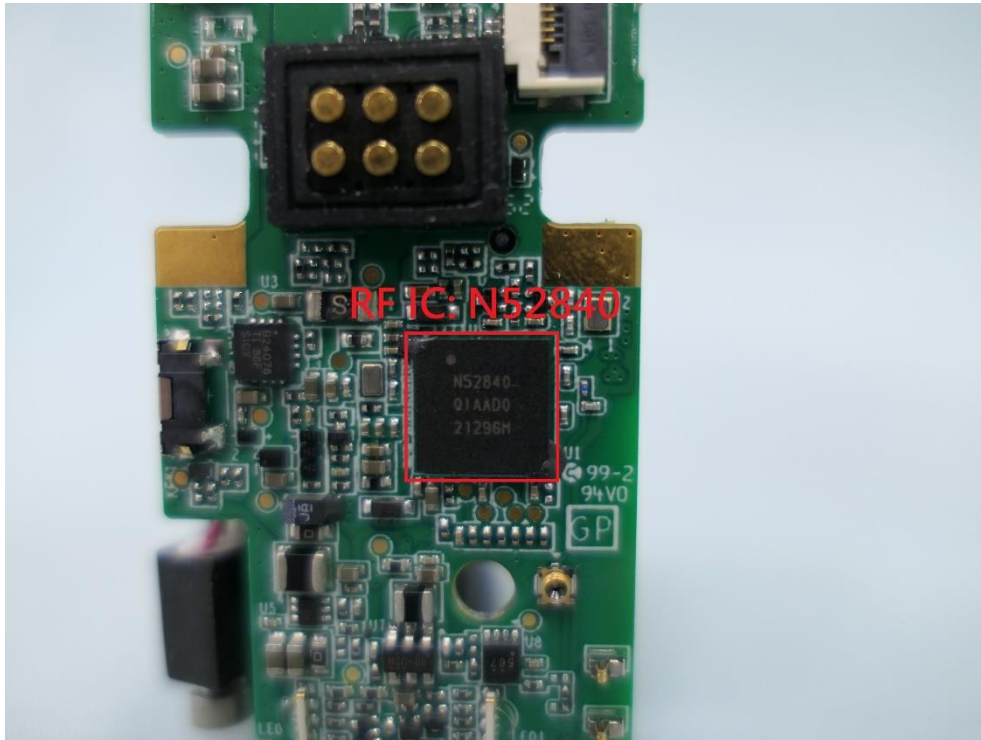

Product: BT Barcode Scanner

Brand Name: CIPHERLAB

Model Number: WR30

Internal Photograph

(1) EUT Photo

(2) EUT Photo

(3) EUT Photo

(4) EUT Photo

(5) EUT Photo

(6) EUT Photo

(7) EUT Photo

(8) EUT Photo

(13) EUT Photo

(14) EUT Photo

(15) EUT Photo

(16) EUT Photo

(17) EUT Photo

(18) EUT Photo

(19) EUT Photo

(20) EUT Photo

(21) EUT Photo

(22) EUT Photo

(23) EUT Photo

(24) EUT Photo