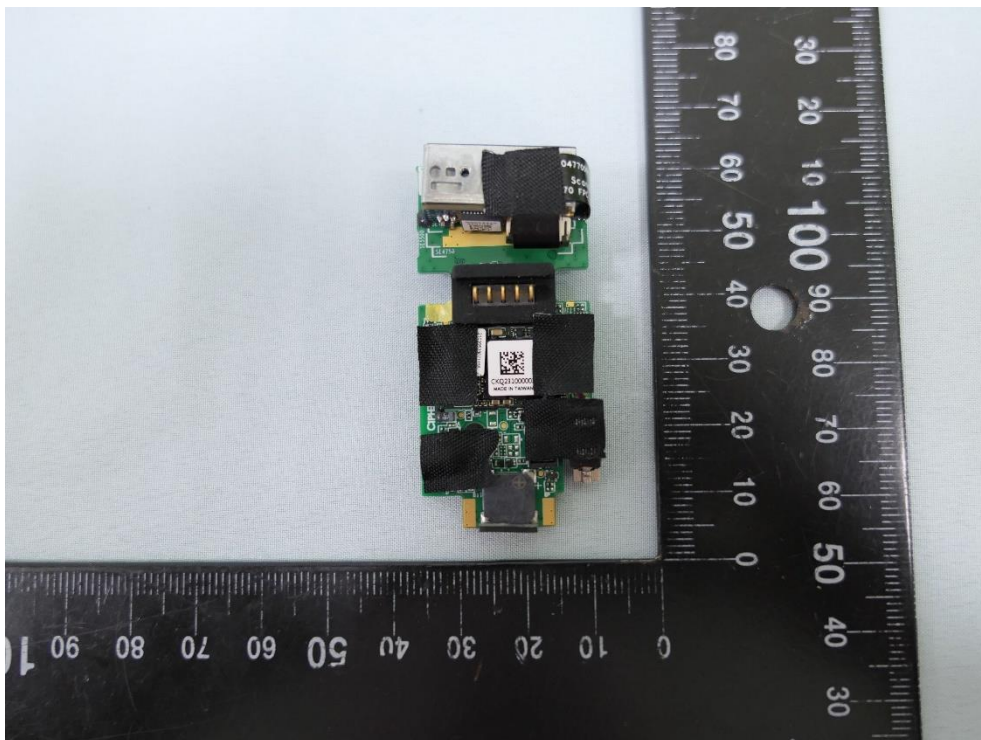

(18) EUT Photo