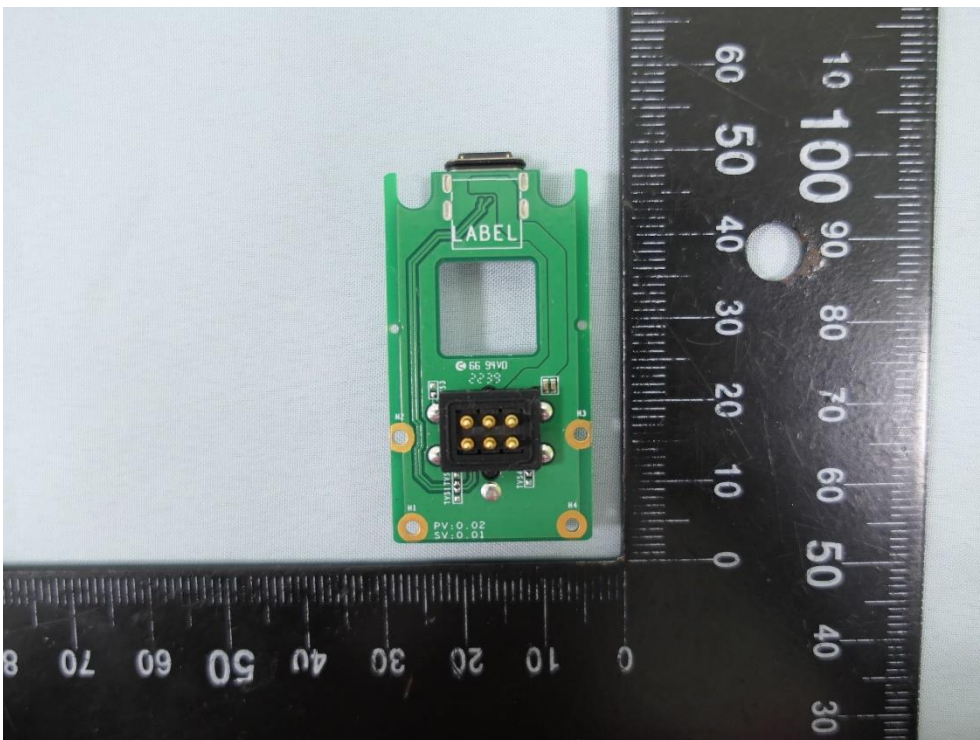

(6) EUT Photo