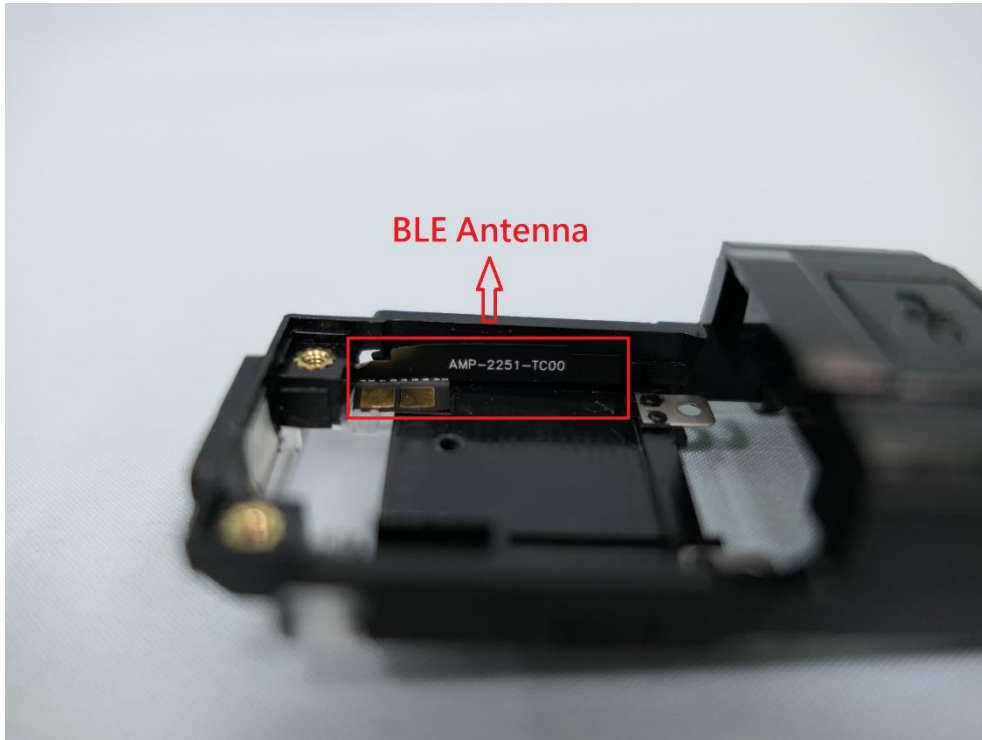

Product: BT Barcode Scanner

Brand Name: CIPHERLAB

Model Number: WR30

Internal Photograph

(1) EUT Photo

(2) EUT Photo

(3) EUT Photo

(4) EUT Photo

(5) EUT Photo

(6) EUT Photo

(7) EUT Photo

(8) EUT Photo

(13) EUT Photo

(14) EUT Photo

(15) EUT Photo

(16) EUT Photo

(17) EUT Photo

(18) EUT Photo

(19) EUT Photo

(20) EUT Photo

(21) EUT Photo

(22) EUT Photo

(23) EUT Photo

(24) EUT Photo