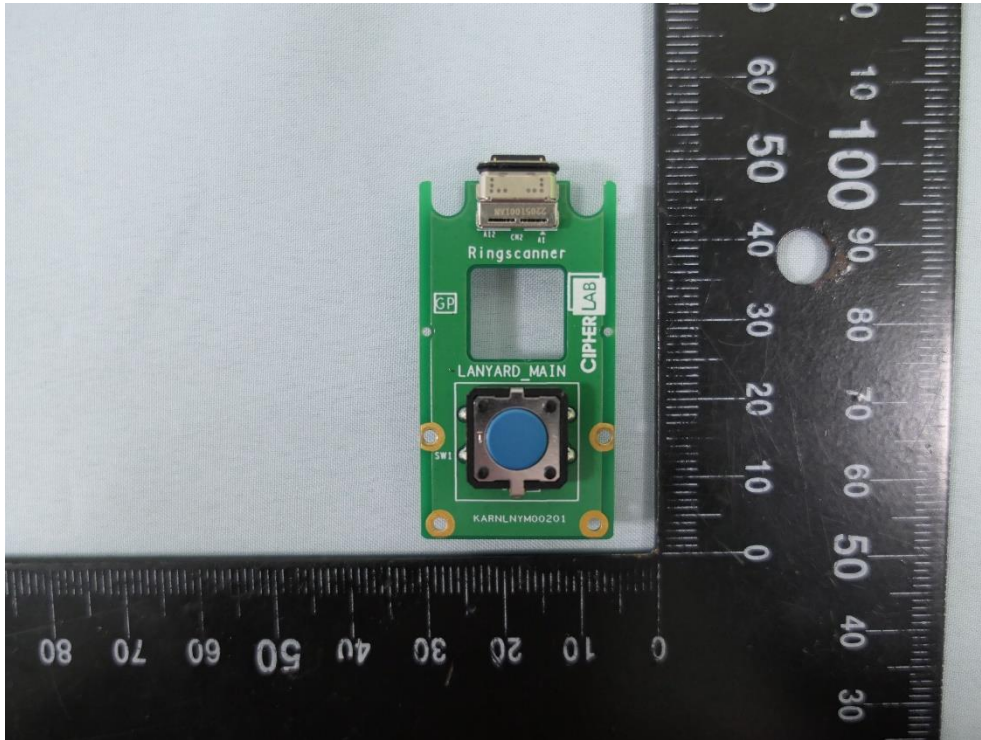

Product: BT Barcode Scanner

Brand Name: CIPHERLAB

Model Number: WR30

Internal Photograph

(1) EUT Photo

(2) EUT Photo

(3) EUT Photo

(4) EUT Photo

(5) EUT Photo

(6) EUT Photo

(7) EUT Photo

(8) EUT Photo

(13) EUT Photo

(14) EUT Photo

(15) EUT Photo

(16) EUT Photo