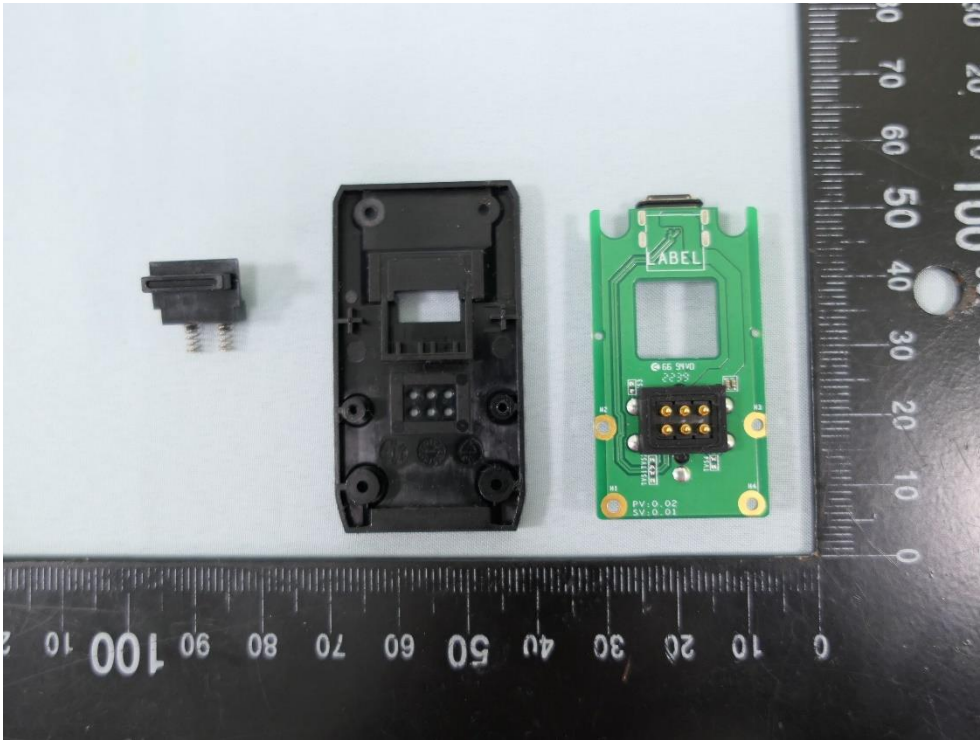

Product: BT Barcode Scanner

Brand Name: CIPHERLAB

Model Number: WR30

Internal Photograph

(1) EUT Photo

(2) EUT Photo

(3) EUT Photo

(4) EUT Photo

(5) EUT Photo

(6) EUT Photo

(7) EUT Photo

(8) EUT Photo

(13) EUT Photo

(14) EUT Photo

(15) EUT Photo

(16) EUT Photo