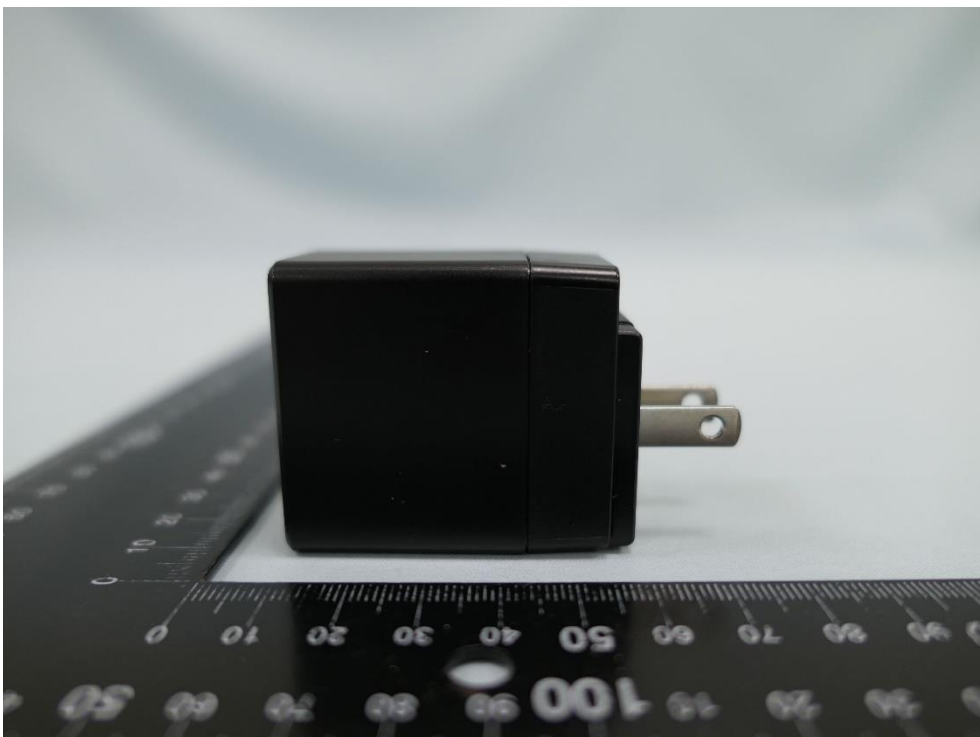

Product: BT Barcode Scanner

Brand Name: CIPHERLAB

Model Number: WR30

External Photograph

(1) EUT Photo

(2) EUT Photo

(3) EUT Photo

(4) EUT Photo

(5) EUT Photo

(6) EUT Photo

(7) EUT Photo(Brand: CHANNEL WELL TECHNOLOGY,M/N: 2AEA010BC3D)

(8) EUT Photo(Brand: CHANNEL WELL TECHNOLOGY,M/N: 2AEA010BC3D)

(9) EUT Photo(Brand: CHANNEL WELL TECHNOLOGY,M/N: 2AEA010BC3D)

(10) EUT Photo(Brand: CHANNEL WELL TECHNOLOGY,M/N: 2AEA010BC3D)

(11) EUT Photo(Brand: CHANNEL WELL TECHNOLOGY,M/N: 2AEA010BC3D)

(12) EUT Photo(Brand: CHANNEL WELL TECHNOLOGY,M/N: 2AEA010BC3D)

(13) EUT Photo (Brand: CHANNEL WELL TECHNOLOGY, M/N: 2AEA010BC3D)