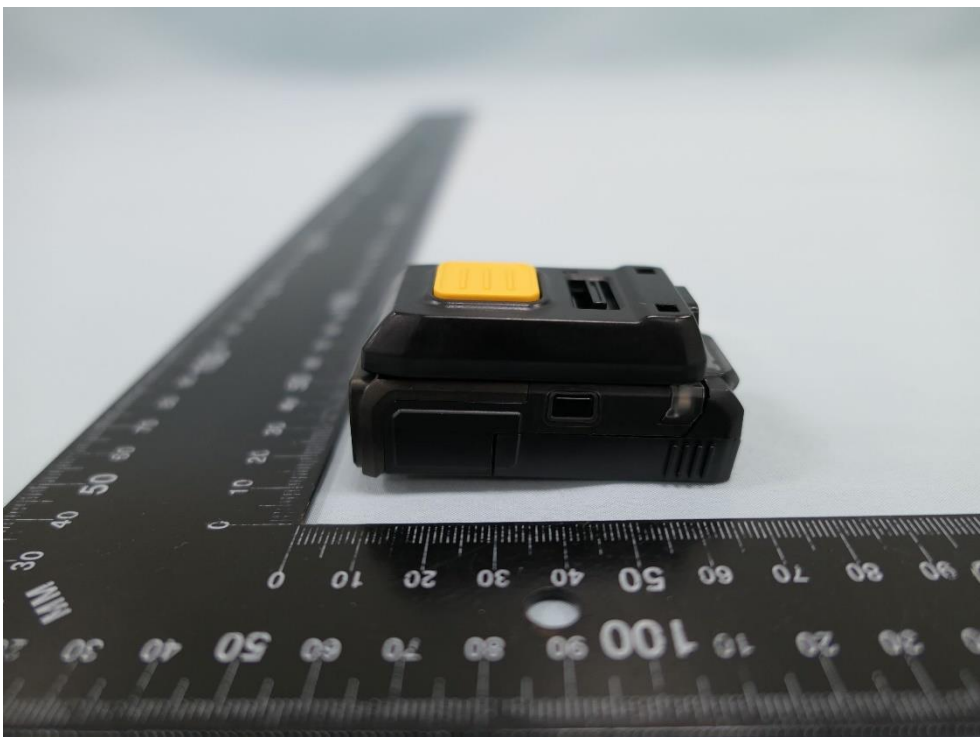

Product: BT Barcode Scanner

Brand Name: CIPHERLAB

Model Number: WR30

External Photograph

(1) EUT Photo

(2) EUT Photo

(3) EUT Photo

(4) EUT Photo

(5) EUT Photo

(6) EUT Photo

(7) EUT Photo(Brand: CHANNEL WELL TECHNOLOGY,M/N: 2AEA010BC3D)

(8) EUT Photo(Brand: CHANNEL WELL TECHNOLOGY,M/N: 2AEA010BC3D)

(9) EUT Photo(Brand: CHANNEL WELL TECHNOLOGY,M/N: 2AEA010BC3D)

(10) EUT Photo(Brand: CHANNEL WELL TECHNOLOGY,M/N: 2AEA010BC3D)

(11) EUT Photo(Brand: CHANNEL WELL TECHNOLOGY,M/N: 2AEA010BC3D)

(12) EUT Photo(Brand: CHANNEL WELL TECHNOLOGY,M/N: 2AEA010BC3D)

(13) EUT Photo (Brand: CHANNEL WELL TECHNOLOGY, M/N: 2AEA010BC3D)