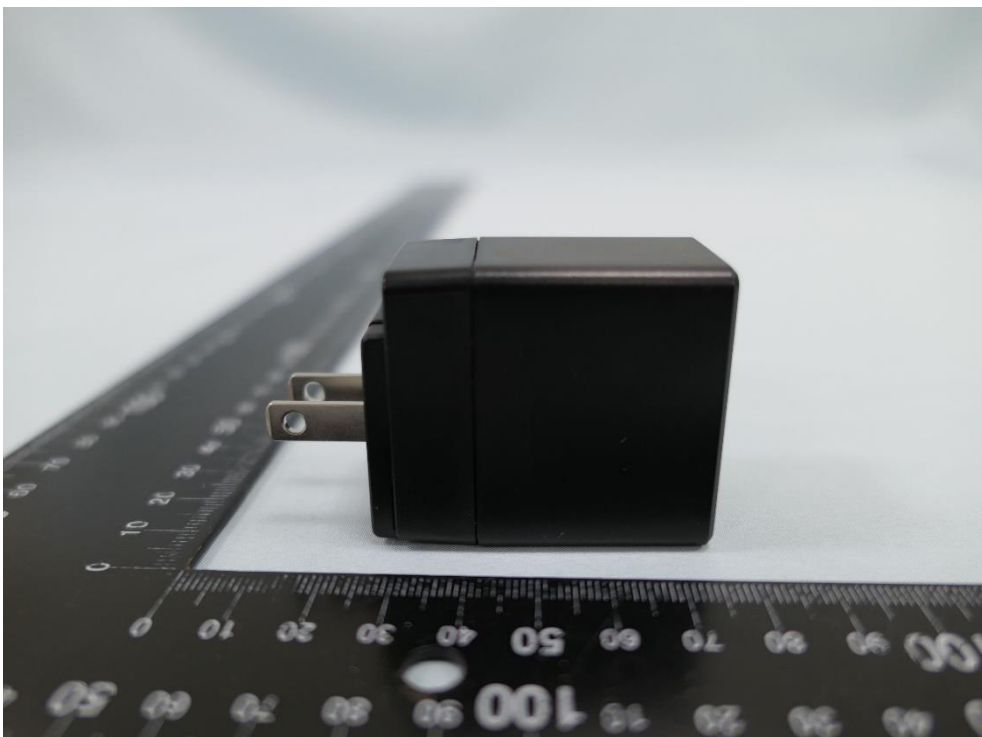

Product: BT Barcode Scanner

Brand Name: CIPHERLAB

Model Number: WR30

External Photograph

(1) EUT Photo

(2) EUT Photo

(3) EUT Photo

(4) EUT Photo

(5) EUT Photo

(6) EUT Photo

(7) EUT Photo(Brand: CHANNEL WELL TECHNOLOGY,M/N: 2AEA010BC3D)

(8) EUT Photo(Brand: CHANNEL WELL TECHNOLOGY,M/N: 2AEA010BC3D)

(9) EUT Photo(Brand: CHANNEL WELL TECHNOLOGY,M/N: 2AEA010BC3D)

(10) EUT Photo(Brand: CHANNEL WELL TECHNOLOGY,M/N: 2AEA010BC3D)

(11) EUT Photo(Brand: CHANNEL WELL TECHNOLOGY,M/N: 2AEA010BC3D)

(12) EUT Photo(Brand: CHANNEL WELL TECHNOLOGY,M/N: 2AEA010BC3D)

(13) EUT Photo (Brand: CHANNEL WELL TECHNOLOGY, M/N: 2AEA010BC3D)