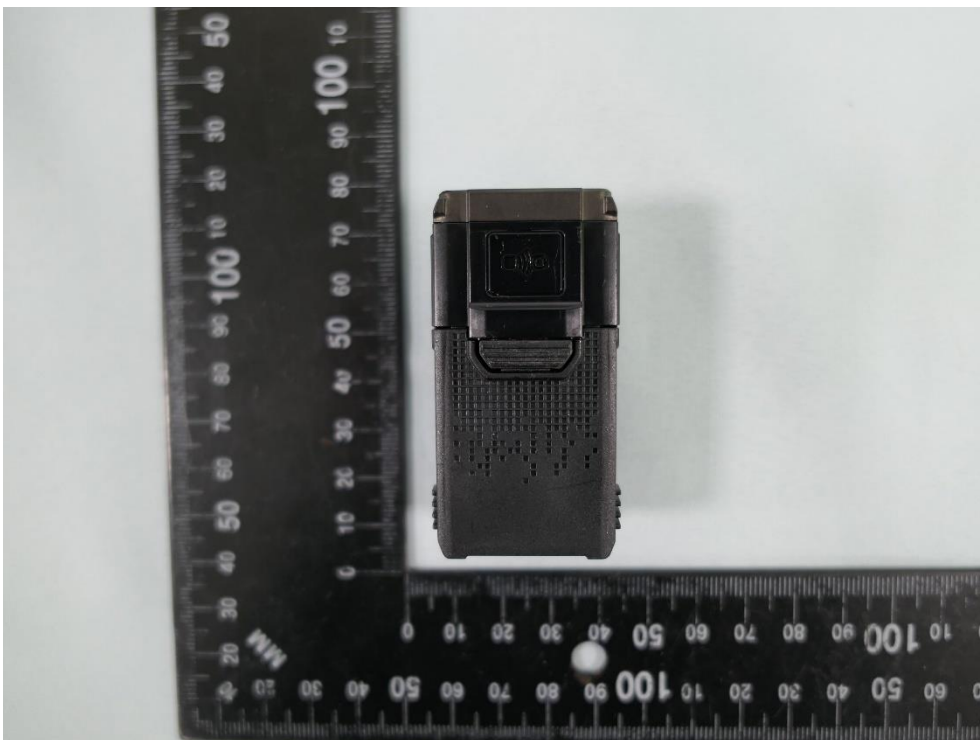

Product: BT Barcode Scanner

Brand Name: CIPHERLAB

Model Number: WR30

External Photograph

(1) EUT Photo

(2) EUT Photo

(3) EUT Photo

(4) EUT Photo

(5) EUT Photo

(6) EUT Photo

(7) EUT Photo(Brand: CHANNEL WELL TECHNOLOGY,M/N: 2AEA010BC3D)

(8) EUT Photo(Brand: CHANNEL WELL TECHNOLOGY,M/N: 2AEA010BC3D)

(9) EUT Photo(Brand: CHANNEL WELL TECHNOLOGY,M/N: 2AEA010BC3D)