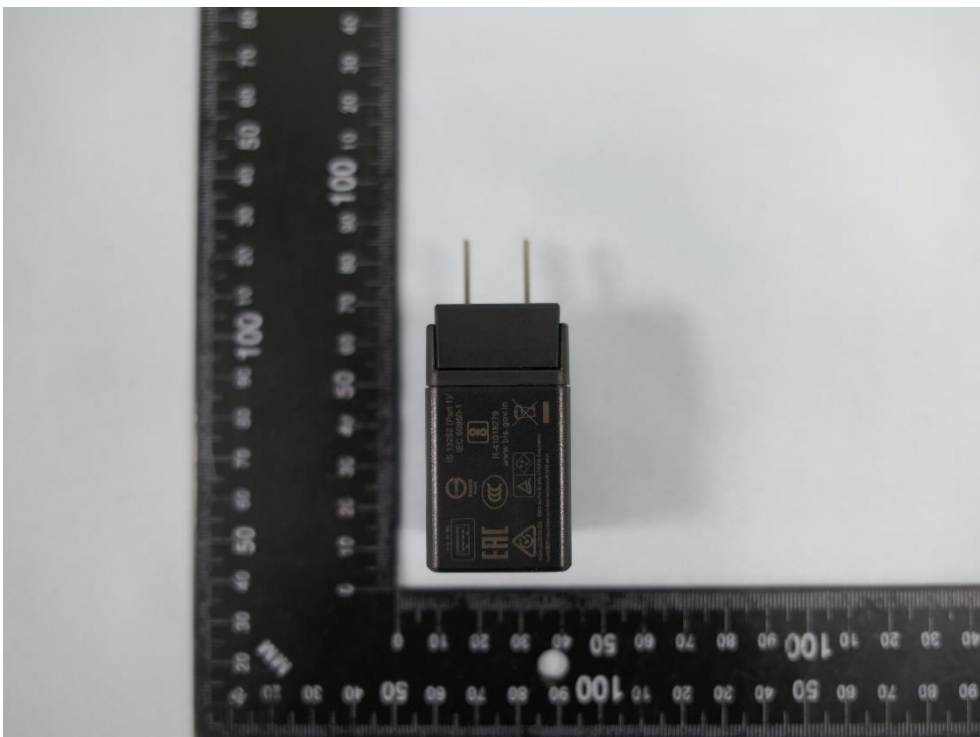

Product: BT Barcode Scanner

Brand Name: CIPHERLAB

Model Number: WR30

External Photograph

(1) EUT Photo

(2) EUT Photo

(3) EUT Photo

(4) EUT Photo

(5) EUT Photo

(6) EUT Photo

(7) EUT Photo(Brand: CHANNEL WELL TECHNOLOGY,M/N: 2AEA010BC3D)

(8) EUT Photo(Brand: CHANNEL WELL TECHNOLOGY,M/N: 2AEA010BC3D)

(9) EUT Photo(Brand: CHANNEL WELL TECHNOLOGY,M/N: 2AEA010BC3D)

(10) EUT Photo(Brand: CHANNEL WELL TECHNOLOGY,M/N: 2AEA010BC3D)

(11) EUT Photo(Brand: CHANNEL WELL TECHNOLOGY,M/N: 2AEA010BC3D)

(12) EUT Photo(Brand: CHANNEL WELL TECHNOLOGY,M/N: 2AEA010BC3D)

(13) EUT Photo (Brand: CHANNEL WELL TECHNOLOGY, M/N: 2AEA010BC3D)