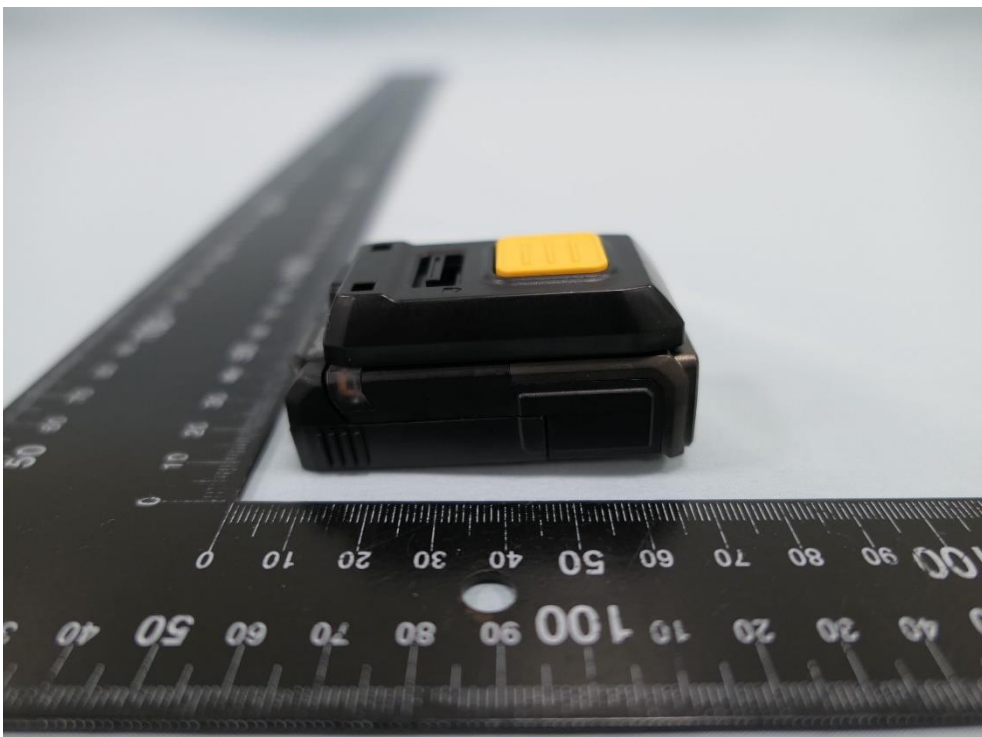

Product: BT Barcode Scanner

Brand Name: CIPHERLAB

Model Number: WR30

External Photograph

(1) EUT Photo

(2) EUT Photo

(3) EUT Photo

(4) EUT Photo

(5) EUT Photo

(6) EUT Photo

(7) EUT Photo(Brand: CHANNEL WELL TECHNOLOGY,M/N: 2AEA010BC3D)

(8) EUT Photo(Brand: CHANNEL WELL TECHNOLOGY,M/N: 2AEA010BC3D)

(9) EUT Photo(Brand: CHANNEL WELL TECHNOLOGY,M/N: 2AEA010BC3D)