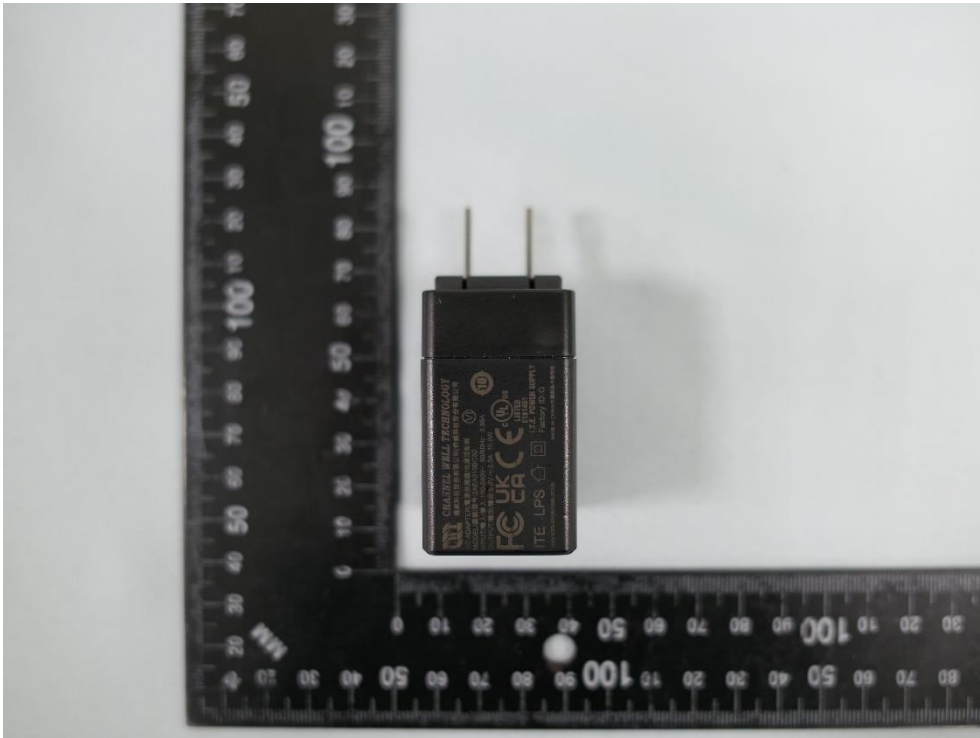

Product: BT Barcode Scanner

Brand Name: CIPHERLAB

Model Number: WR30

External Photograph

(1) EUT Photo

(2) EUT Photo

(3) EUT Photo

(4) EUT Photo

(5) EUT Photo

(6) EUT Photo

(7) EUT Photo(Brand: CHANNEL WELL TECHNOLOGY,M/N: 2AEA010BC3D)

(8) EUT Photo(Brand: CHANNEL WELL TECHNOLOGY,M/N: 2AEA010BC3D)

(9) EUT Photo(Brand: CHANNEL WELL TECHNOLOGY,M/N: 2AEA010BC3D)

(10) EUT Photo(Brand: CHANNEL WELL TECHNOLOGY,M/N: 2AEA010BC3D)

(11) EUT Photo(Brand: CHANNEL WELL TECHNOLOGY,M/N: 2AEA010BC3D)

(12) EUT Photo(Brand: CHANNEL WELL TECHNOLOGY,M/N: 2AEA010BC3D)

(13) EUT Photo (Brand: CHANNEL WELL TECHNOLOGY, M/N: 2AEA010BC3D)

(14) EUT Photo (Brand: CHANNEL WELL TECHNOLOGY, M/N: 2AEA010BC3D)