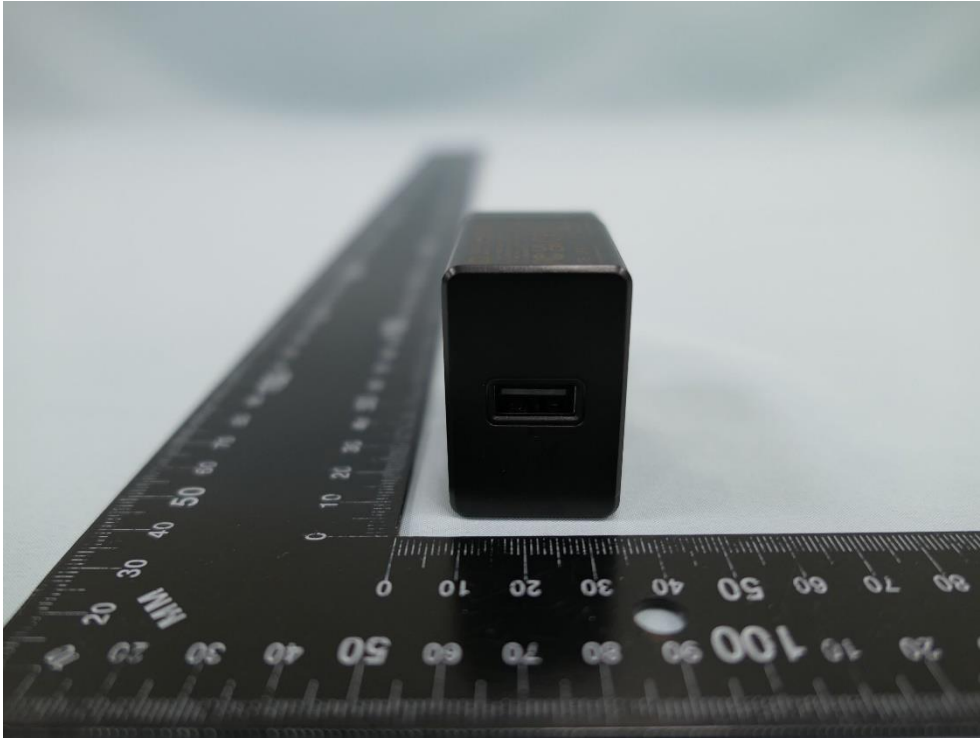

Product: BT Barcode Scanner

Brand Name: CIPHERLAB

Model Number: WR30

External Photograph

(1) EUT Photo

(2) EUT Photo

(3) EUT Photo

(4) EUT Photo

(5) EUT Photo

(6) EUT Photo

(7) EUT Photo(Brand: CHANNEL WELL TECHNOLOGY,M/N: 2AEA010BC3D)

(8) EUT Photo(Brand: CHANNEL WELL TECHNOLOGY,M/N: 2AEA010BC3D)

(9) EUT Photo(Brand: CHANNEL WELL TECHNOLOGY,M/N: 2AEA010BC3D)