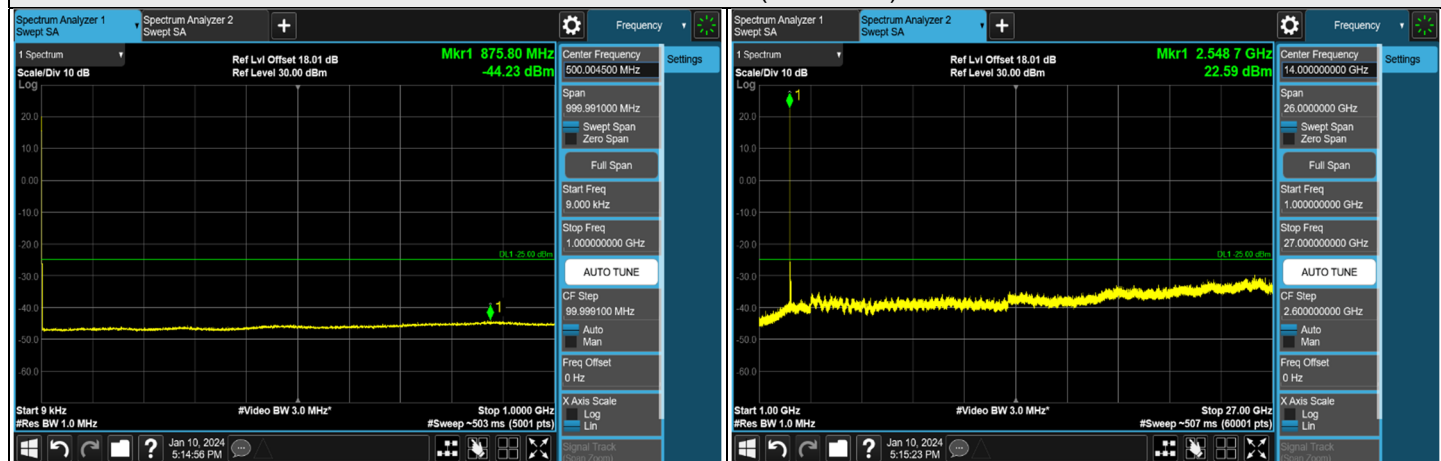

NR n41 SCS 30 kHz - MIMO Ant 6, Channel Bandwidth: 80 MHz

Channel 507204 (2536.02 MHz)

Channel 518598 (2592.99 MHz)

Channel 529998 (2649.99 MHz)

Note: The signal at 9 kHz is IF signal from spectrum analyzer.

NR n41 SCS 30 kHz - MIMO Ant 6, Channel Bandwidth: 80 MHz

CH 507204 (2536.02 MHz)

CH 52998 (2649.99 MHz)

NR n41 SCS 30 kHz - MIMO-Ant6, Channel Bandwidth: 90 MHz

Channel 508200 (2541 MHz)

Channel 518598 (2592.99 MHz)

Channel 528996 (2644.98 MHz)

Note: The signal at 9 kHz is IF signal from spectrum analyzer.

NR n41 SCS 30 kHz - MIMO-Ant6, Channel Bandwidth: 90 MHz

CH 508200 (2541 MHz)

CH 528996 (2644.98 MHz)

NR n41 SCS 30 kHz - MIMO-Ant6, Channel Bandwidth: 100 MHz

Channel 509202 (2546.01 MHz)

Channel 518598 (2592.99 MHz)

Channel 528000 (2640 MHz)

Note: The signal at 9 kHz is IF signal from spectrum analyzer.