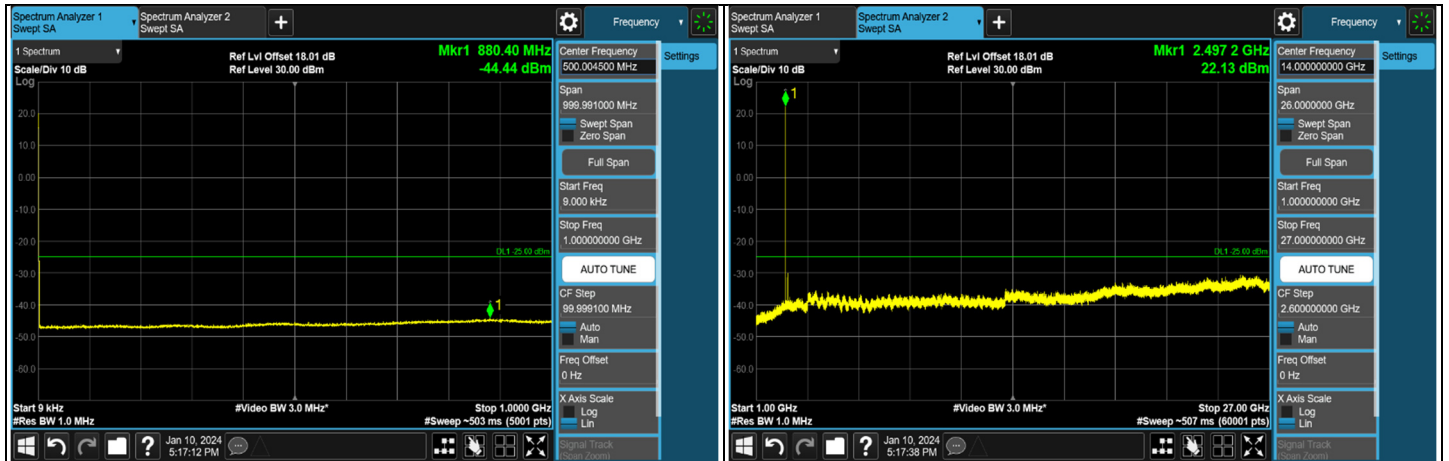

Channel 528996 (2644.98 MHz)

Note: The signal at 9 kHz is IF signal from spectrum analyzer.

NR n41 SCS 30 kHz - MIMO-Ant6, Channel Bandwidth: 90 MHz

CH 508200 (2541 MHz)

CH 528996 (2644.98 MHz)

NR n41 SCS 30 kHz - MIMO-Ant6, Channel Bandwidth: 100 MHz

Channel 509202 (2546.01 MHz)

Channel 518598 (2592.99 MHz)

Channel 528000 (2640 MHz)

Note: The signal at 9 kHz is IF signal from spectrum analyzer.