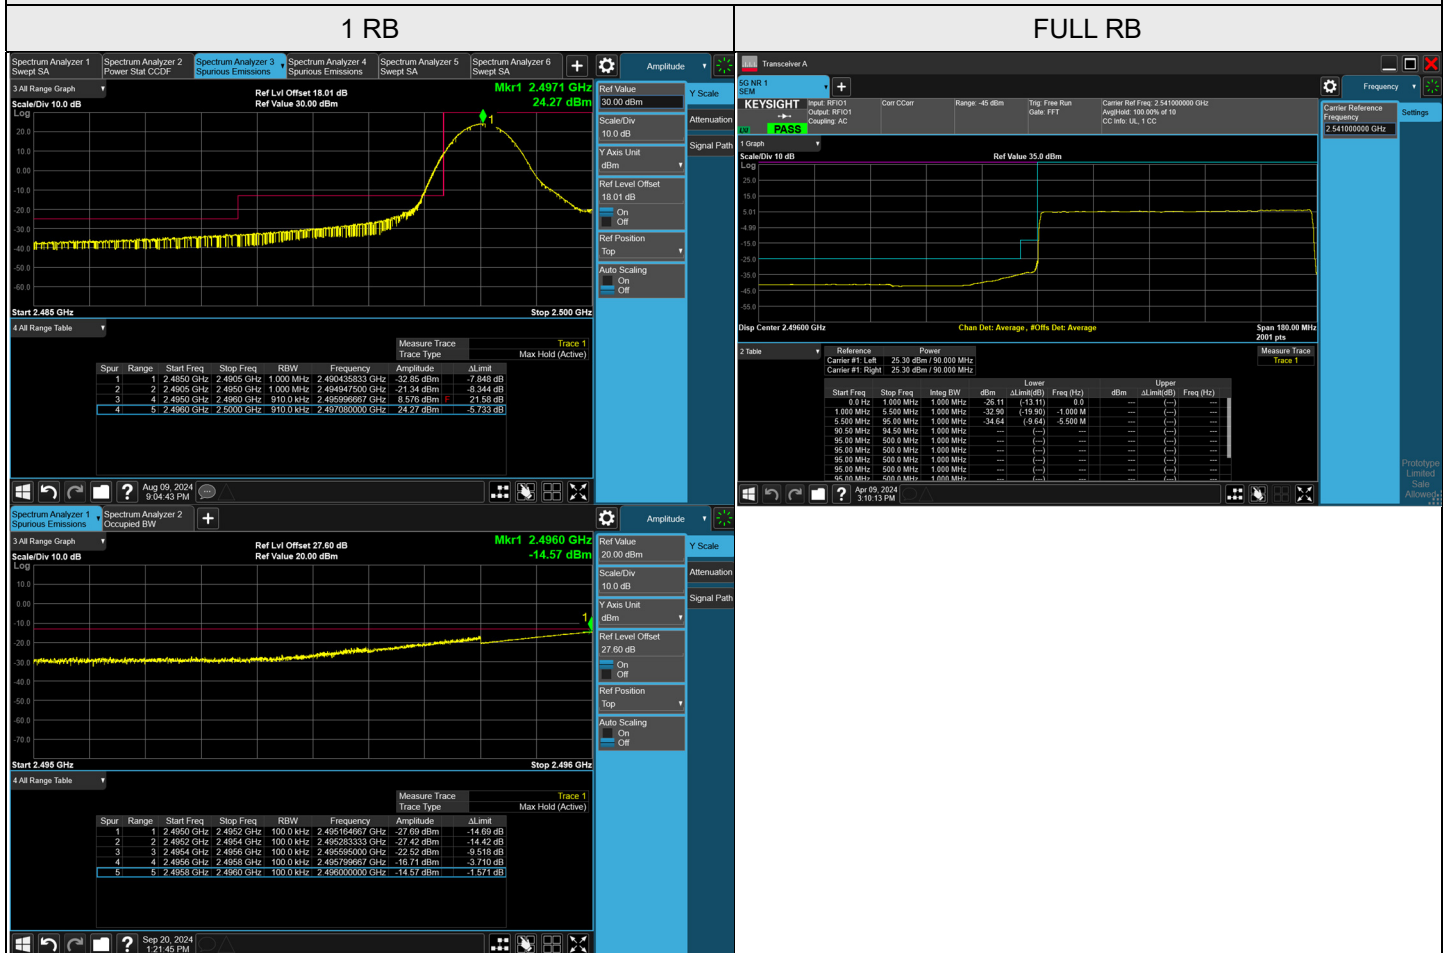

NR n41 SCS 30 kHz - MIMO Ant 6, Channel Bandwidth: 80 MHz

Channel 507204 (2536.02 MHz)

Channel 518598 (2592.99 MHz)

Channel 529998 (2649.99 MHz)

Note: The signal at 9 kHz is IF signal from spectrum analyzer.

NR n41 SCS 30 kHz - MIMO Ant 6, Channel Bandwidth: 80 MHz

CH 507204 (2536.02 MHz)

CH 52998 (2649.99 MHz)

NR n41 SCS 30 kHz - MIMO-Ant6, Channel Bandwidth: 90 MHz

Channel 508200 (2541 MHz)

Channel 518598 (2592.99 MHz)

Channel 528996 (2644.98 MHz)

Note: The signal at 9 kHz is IF signal from spectrum analyzer.

NR n41 SCS 30 kHz - MIMO-Ant6, Channel Bandwidth: 90 MHz

CH 508200 (2541 MHz)

CH 528996 (2644.98 MHz)

NR n41 SCS 30 kHz - MIMO-Ant6, Channel Bandwidth: 100 MHz

Channel 509202 (2546.01 MHz)

Channel 518598 (2592.99 MHz)

Channel 528000 (2640 MHz)

Note: The signal at 9 kHz is IF signal from spectrum analyzer.