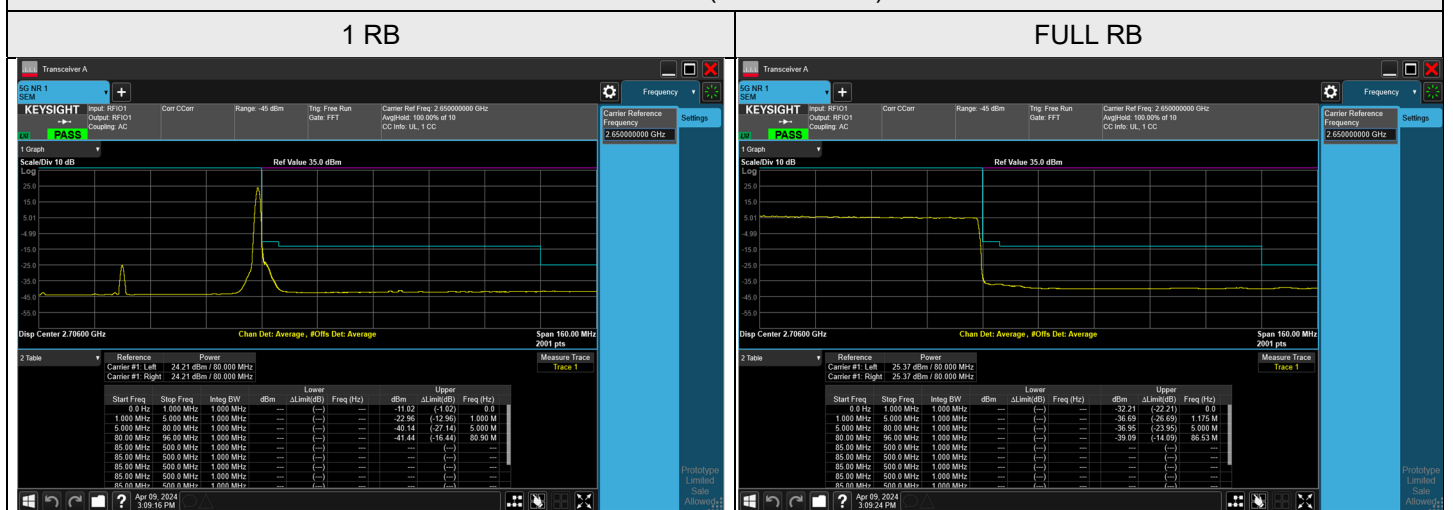

NR n41 SCS 30 kHz - MIMO Ant 6, Channel Bandwidth: 80 MHz

Channel 507204 (2536.02 MHz)

Channel 518598 (2592.99 MHz)

Channel 529998 (2649.99 MHz)

Note: The signal at 9 kHz is IF signal from spectrum analyzer.

NR n41 SCS 30 kHz - MIMO Ant 6, Channel Bandwidth: 80 MHz

CH 507204 (2536.02 MHz)

CH 52998 (2649.99 MHz)

NR n41 SCS 30 kHz - MIMO-Ant6, Channel Bandwidth: 90 MHz

Channel 508200 (2541 MHz)

Channel 518598 (2592.99 MHz)

Channel 528996 (2644.98 MHz)

Note: The signal at 9 kHz is IF signal from spectrum analyzer.

NR n41 SCS 30 kHz - MIMO-Ant6, Channel Bandwidth: 90 MHz

CH 508200 (2541 MHz)

CH 528996 (2644.98 MHz)

NR n41 SCS 30 kHz - MIMO-Ant6, Channel Bandwidth: 100 MHz

Channel 509202 (2546.01 MHz)

Channel 518598 (2592.99 MHz)

Channel 528000 (2640 MHz)

Note: The signal at 9 kHz is IF signal from spectrum analyzer.