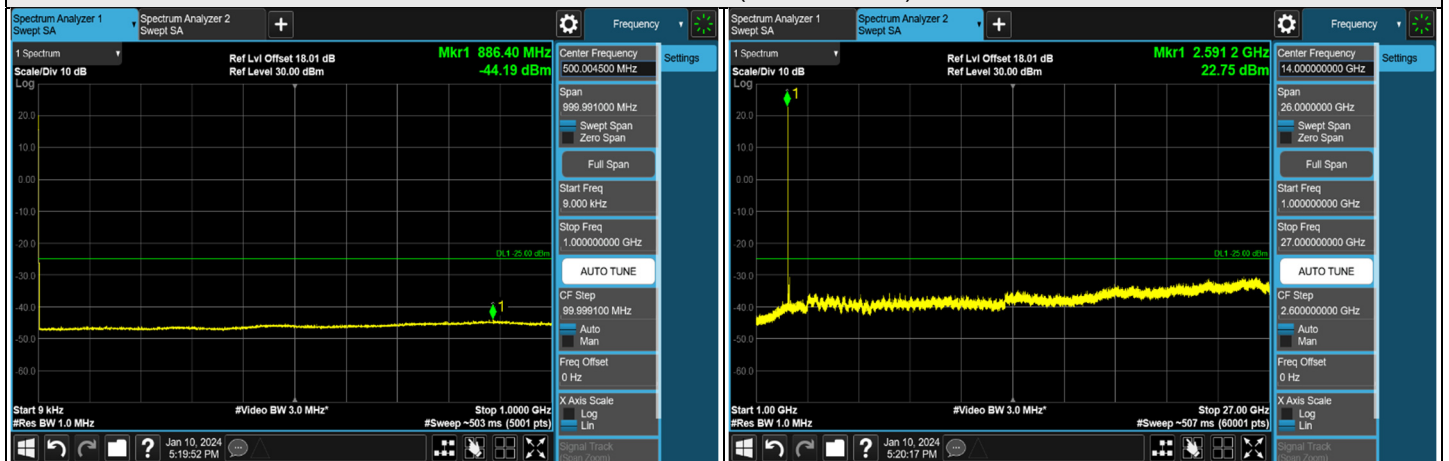

Channel 528996 (2644.98 MHz)

Note: The signal at 9 kHz is IF signal from spectrum analyzer.

NR n41 SCS 30 kHz - MIMO-Ant6, Channel Bandwidth: 90 MHz

CH 508200 (2541 MHz)

CH 528996 (2644.98 MHz)

NR n41 SCS 30 kHz - MIMO-Ant6, Channel Bandwidth: 100 MHz

Channel 509202 (2546.01 MHz)

Channel 518598 (2592.99 MHz)

Channel 528000 (2640 MHz)

Note: The signal at 9 kHz is IF signal from spectrum analyzer.