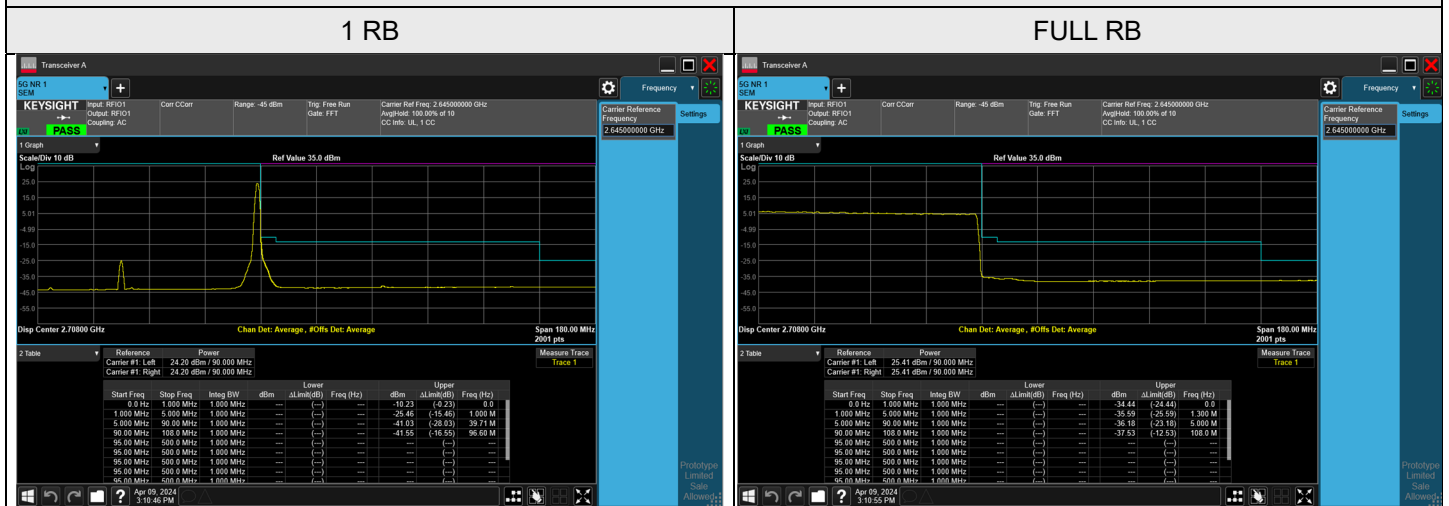

Channel 528996 (2644.98 MHz)

Note: The signal at 9 kHz is IF signal from spectrum analyzer.

NR n41 SCS 30 kHz - MIMO-Ant6, Channel Bandwidth: 90 MHz

CH 508200 (2541 MHz)

CH 528996 (2644.98 MHz)

NR n41 SCS 30 kHz - MIMO-Ant6, Channel Bandwidth: 100 MHz

Channel 509202 (2546.01 MHz)

Channel 518598 (2592.99 MHz)

Channel 528000 (2640 MHz)

Note: The signal at 9 kHz is IF signal from spectrum analyzer.