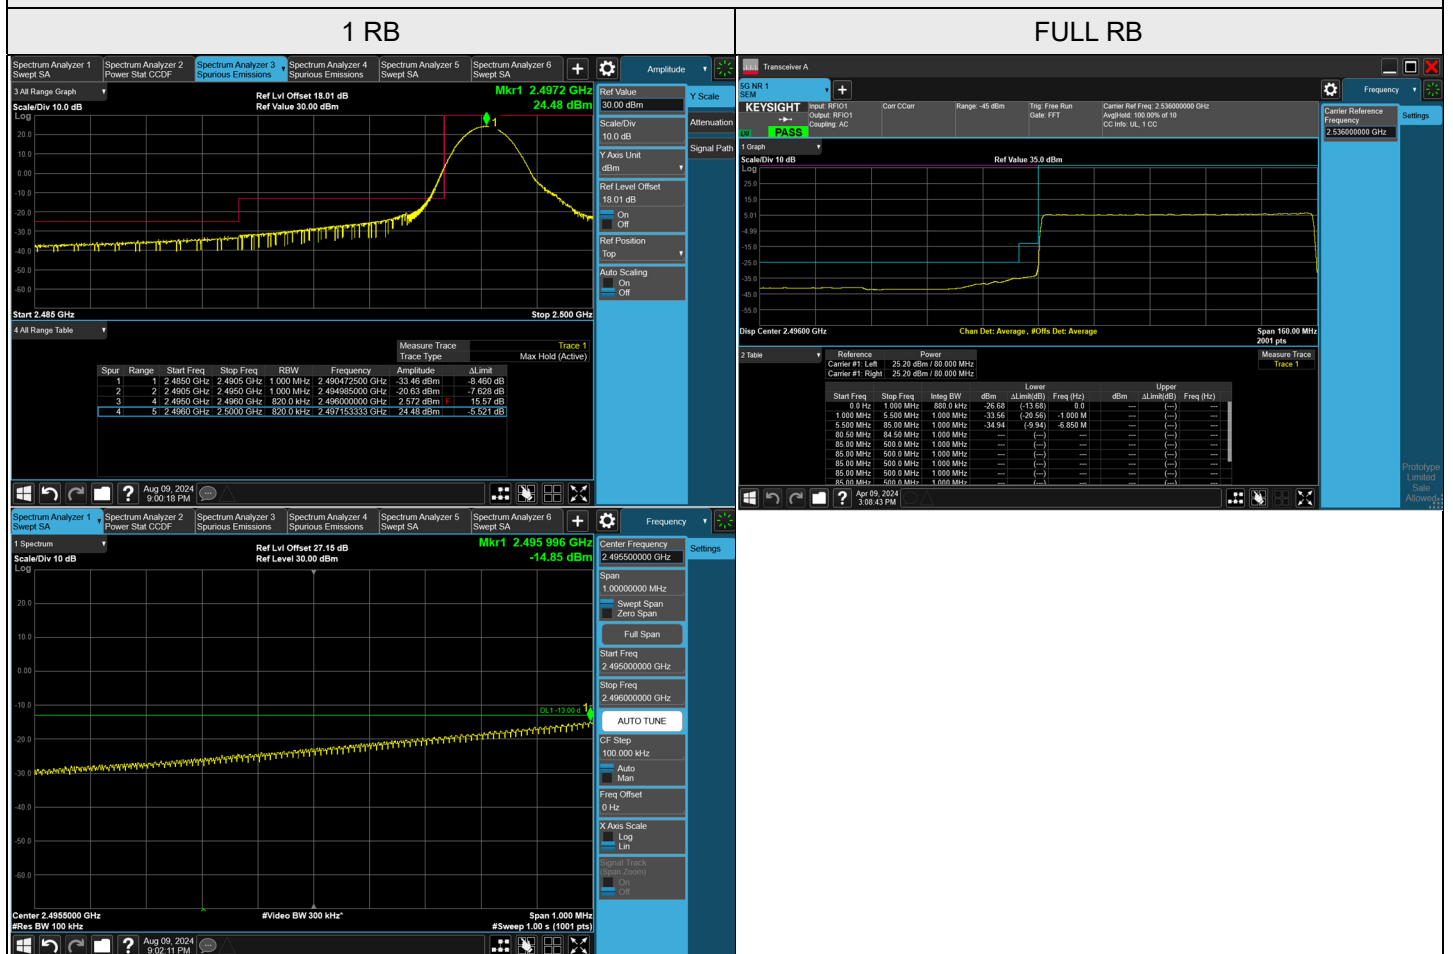

NR n41 SCS 30 kHz - MIMO Ant 6, Channel Bandwidth: 80 MHz

Channel 507204 (2536.02 MHz)

Channel 518598 (2592.99 MHz)

Channel 529998 (2649.99 MHz)

Note: The signal at 9 kHz is IF signal from spectrum analyzer.

NR n41 SCS 30 kHz - MIMO Ant 6, Channel Bandwidth: 80 MHz

CH 507204 (2536.02 MHz)

CH 52998 (2649.99 MHz)

NR n41 SCS 30 kHz - MIMO-Ant6, Channel Bandwidth: 90 MHz

Channel 508200 (2541 MHz)

Channel 518598 (2592.99 MHz)

Channel 528996 (2644.98 MHz)

Note: The signal at 9 kHz is IF signal from spectrum analyzer.

NR n41 SCS 30 kHz - MIMO-Ant6, Channel Bandwidth: 90 MHz

CH 508200 (2541 MHz)

CH 528996 (2644.98 MHz)

NR n41 SCS 30 kHz - MIMO-Ant6, Channel Bandwidth: 100 MHz

Channel 509202 (2546.01 MHz)

Channel 518598 (2592.99 MHz)

Channel 528000 (2640 MHz)

Note: The signal at 9 kHz is IF signal from spectrum analyzer.