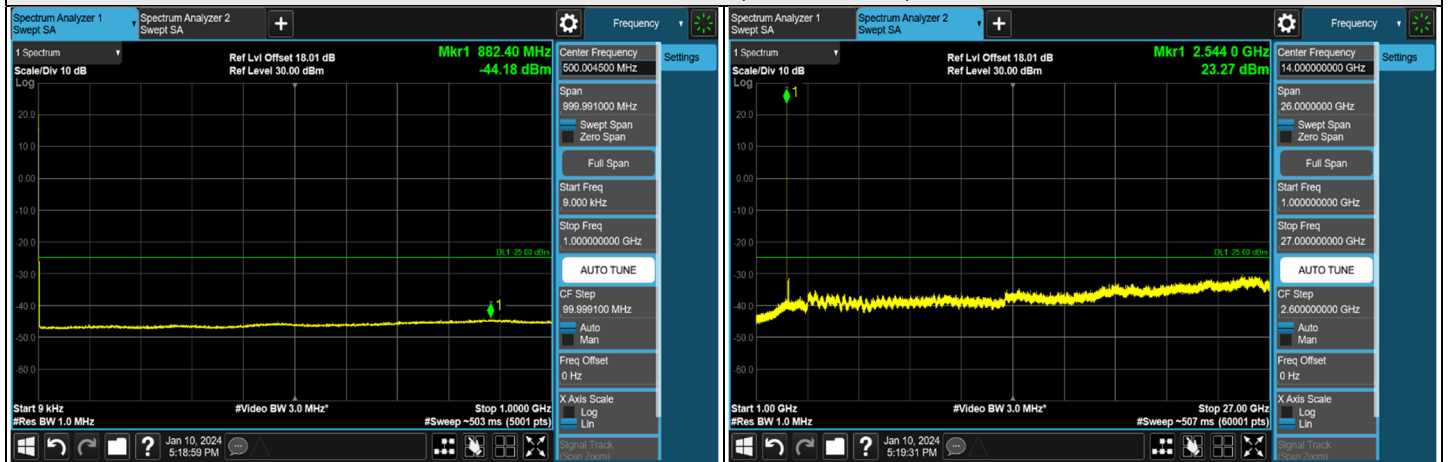

Channel 528996 (2644.98 MHz)

Note: The signal at 9 kHz is IF signal from spectrum analyzer.

NR n41 SCS 30 kHz - MIMO-Ant6, Channel Bandwidth: 90 MHz

CH 508200 (2541 MHz)

CH 528996 (2644.98 MHz)

NR n41 SCS 30 kHz - MIMO-Ant6, Channel Bandwidth: 100 MHz

Channel 509202 (2546.01 MHz)

Channel 518598 (2592.99 MHz)

Channel 528000 (2640 MHz)

Note: The signal at 9 kHz is IF signal from spectrum analyzer.