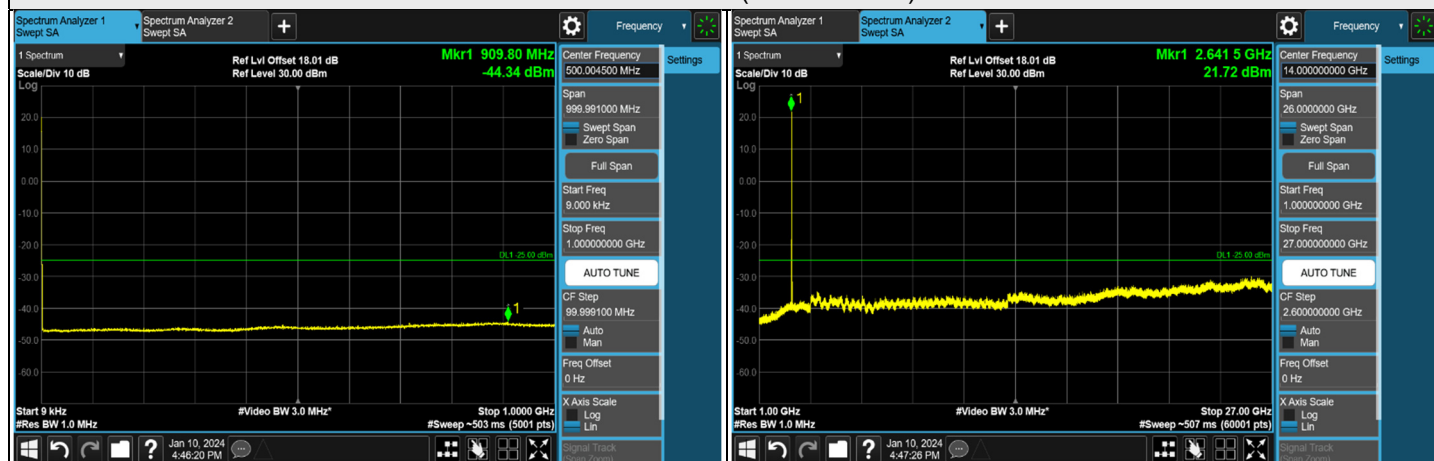

NR n41 SCS 30 kHz - MIMO Ant 6, Channel Bandwidth: 40 MHz

CH 503202 (2516.01 MHz)

1 RB

FULL RB

CH 534000 (2670 MHz)

1 RB

FULL RB

### NR n41 SCS 30 kHz - MIMO Ant 6, Channel Bandwidth: 50 MHz

Channel 504204 (2521.02 MHz)

Channel 518598 (2592.99 MHz)

Channel 532998 (2664.99 MHz)

Note: The signal at 9 kHz is IF signal from spectrum analyzer.