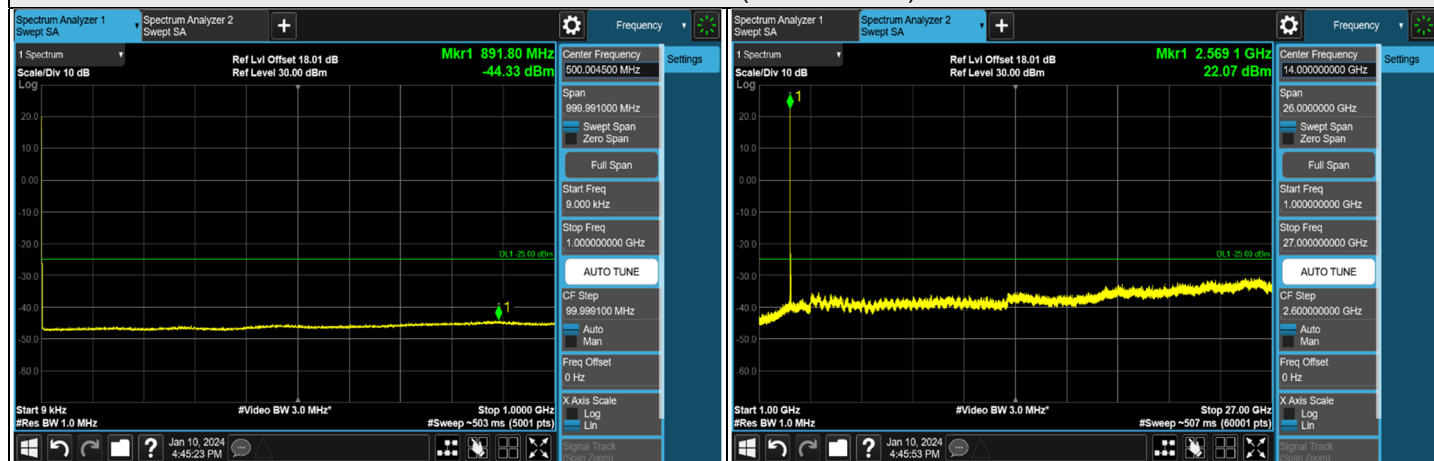

NR n41 SCS 30 kHz - MIMO Ant 6, Channel Bandwidth: 40 MHz

CH 503202 (2516.01 MHz)

1 RB

FULL RB

CH 534000 (2670 MHz)

1 RB

FULL RB

### NR n41 SCS 30 kHz - MIMO Ant 6, Channel Bandwidth: 50 MHz

Channel 504204 (2521.02 MHz)

Channel 518598 (2592.99 MHz)

Channel 532998 (2664.99 MHz)

Note: The signal at 9 kHz is IF signal from spectrum analyzer.