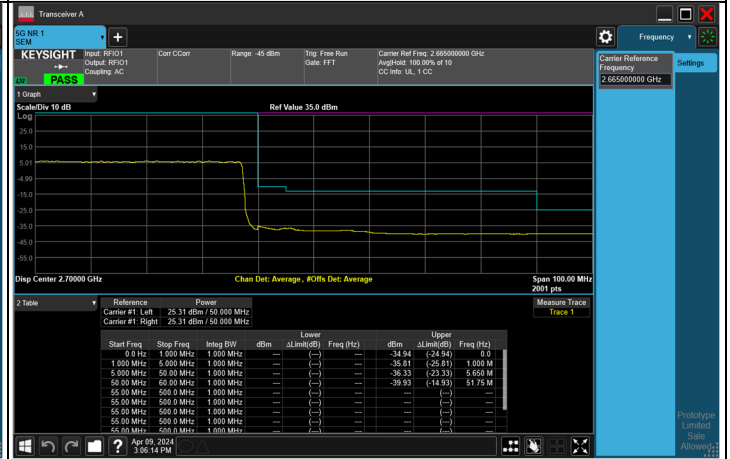

NR n41 SCS 30 kHz - MIMO Ant 6, Channel Bandwidth: 50 MHz

CH 504204 (2521.02 MHz)

1 RB

FULL RB

CH 532998 (2664.99 MHz)

1 RB

FULL RB