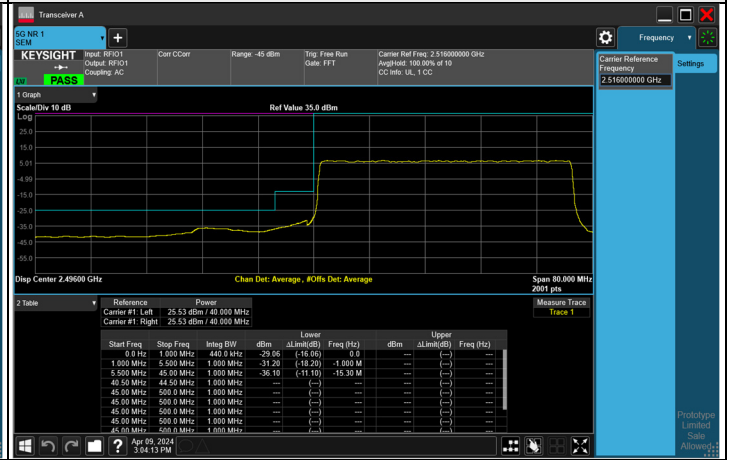

NR n41 SCS 30 kHz - MIMO Ant 6, Channel Bandwidth: 40 MHz

CH 503202 (2516.01 MHz)

1 RB

FULL RB

CH 534000 (2670 MHz)

1 RB

FULL RB

### NR n41 SCS 30 kHz - MIMO Ant 6, Channel Bandwidth: 50 MHz

Channel 504204 (2521.02 MHz)

Channel 518598 (2592.99 MHz)

Channel 532998 (2664.99 MHz)

Note: The signal at 9 kHz is IF signal from spectrum analyzer.