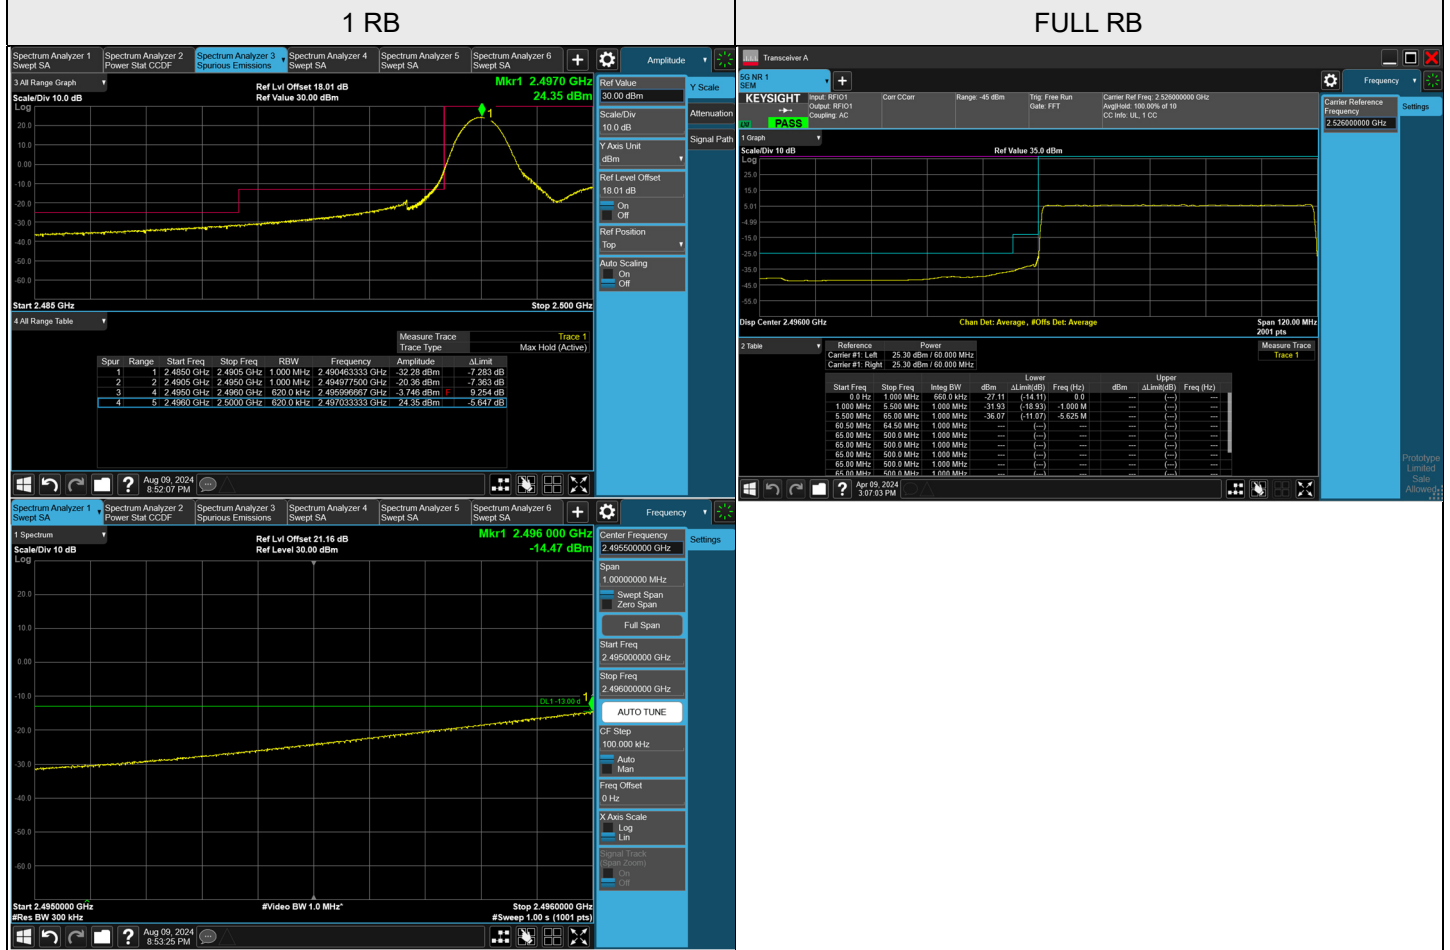

NR n41 SCS 30 kHz - MIMO Ant 6, Channel Bandwidth: 60 MHz

CH 505200 (2526 MHz)