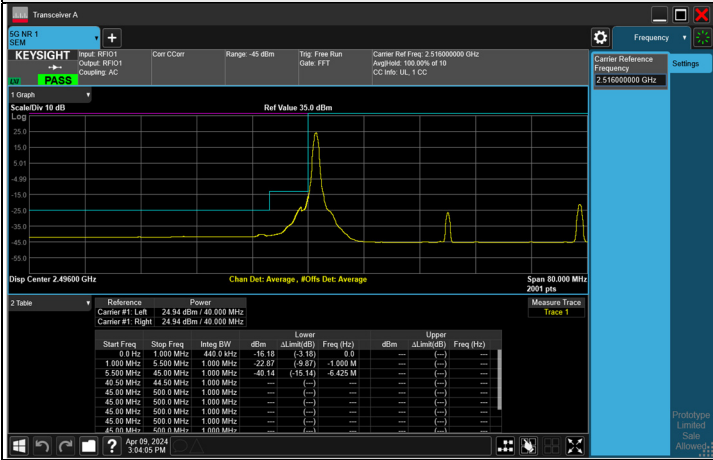

NR n41 SCS 30 kHz - MIMO Ant 6, Channel Bandwidth: 40 MHz

CH 503202 (2516.01 MHz)

1 RB

FULL RB

CH 534000 (2670 MHz)

1 RB

FULL RB

### NR n41 SCS 30 kHz - MIMO Ant 6, Channel Bandwidth: 50 MHz

Channel 504204 (2521.02 MHz)

Channel 518598 (2592.99 MHz)

Channel 532998 (2664.99 MHz)

Note: The signal at 9 kHz is IF signal from spectrum analyzer.