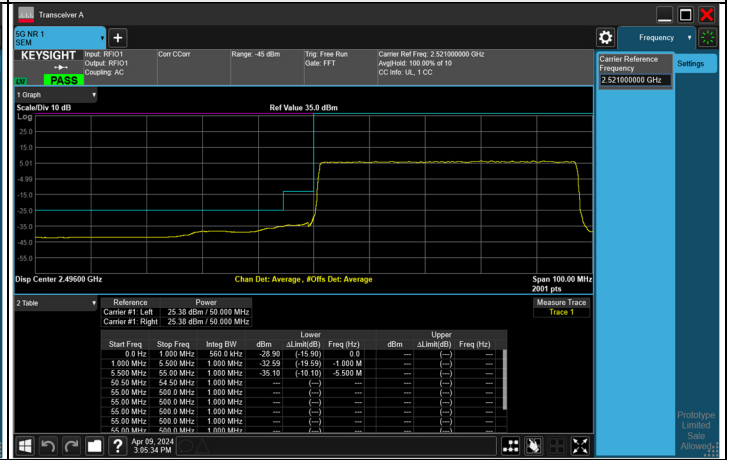

NR n41 SCS 30 kHz - MIMO Ant 6, Channel Bandwidth: 50 MHz

CH 504204 (2521.02 MHz)

1 RB

FULL RB

CH 532998 (2664.99 MHz)

1 RB

FULL RB