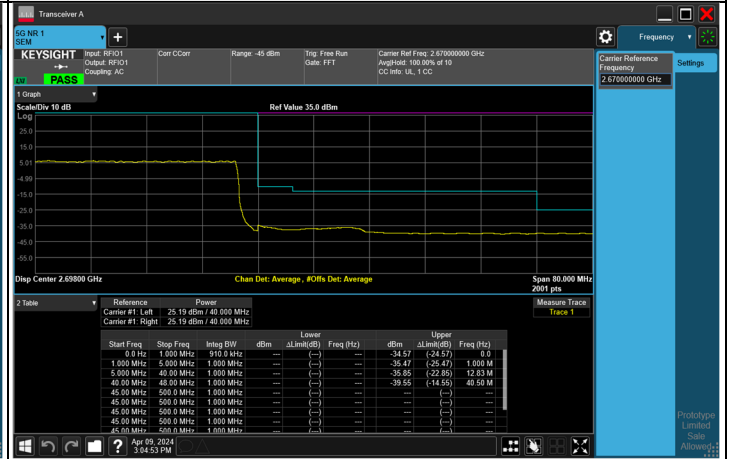

NR n41 SCS 30 kHz - MIMO Ant 6, Channel Bandwidth: 40 MHz

CH 503202 (2516.01 MHz)

1 RB

FULL RB

CH 534000 (2670 MHz)

1 RB

FULL RB

### NR n41 SCS 30 kHz - MIMO Ant 6, Channel Bandwidth: 50 MHz

Channel 504204 (2521.02 MHz)

Channel 518598 (2592.99 MHz)

Channel 532998 (2664.99 MHz)

Note: The signal at 9 kHz is IF signal from spectrum analyzer.