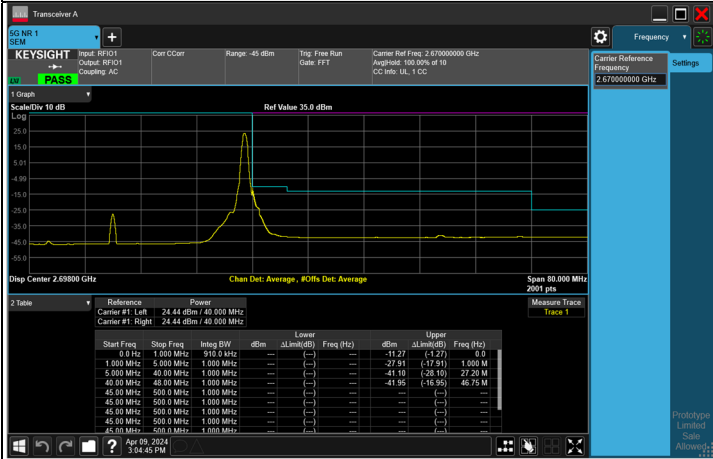

NR n41 SCS 30 kHz - MIMO Ant 6, Channel Bandwidth: 40 MHz

CH 503202 (2516.01 MHz)

1 RB

FULL RB

CH 534000 (2670 MHz)

1 RB

FULL RB

### NR n41 SCS 30 kHz - MIMO Ant 6, Channel Bandwidth: 50 MHz

Channel 504204 (2521.02 MHz)

Channel 518598 (2592.99 MHz)

Channel 532998 (2664.99 MHz)

Note: The signal at 9 kHz is IF signal from spectrum analyzer.