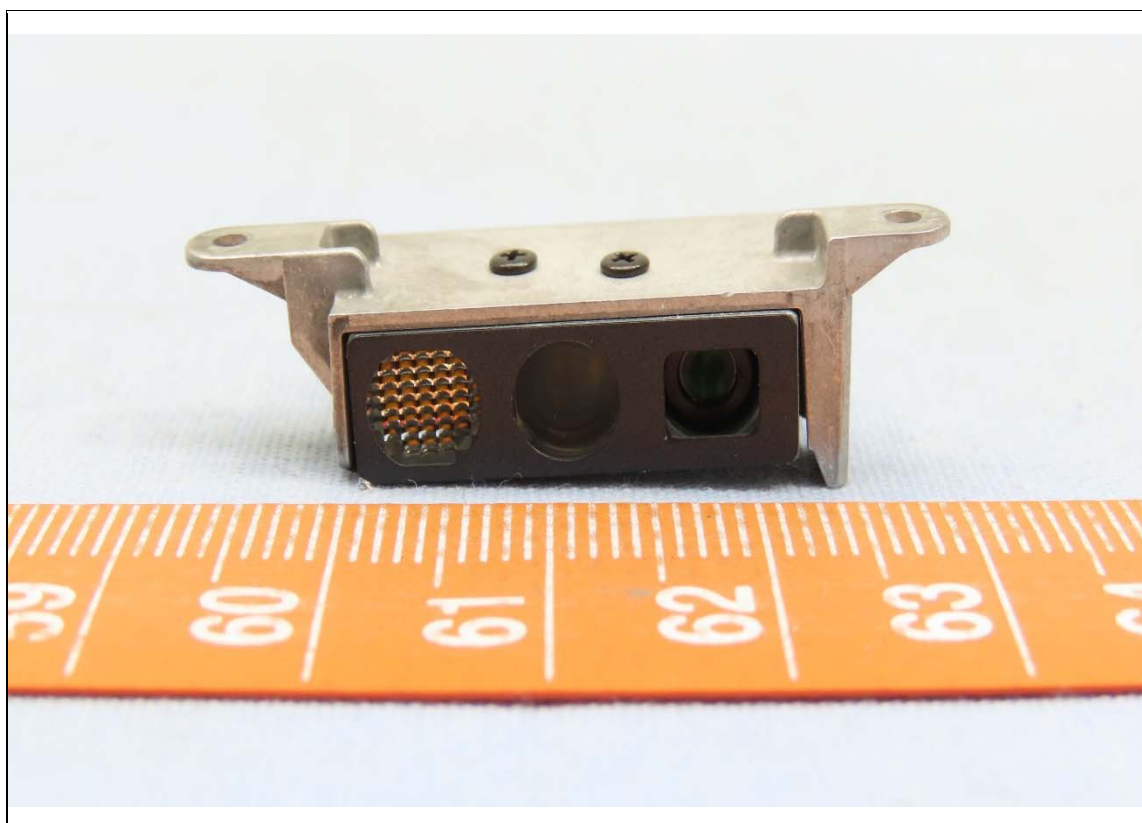

CONSTRUCTION PHOTOS OF EUT

Model: RS38WO

Brand: CIPHERLAB, Model: RS38WO with Reader 1, Brand: Zebra, Model: SE4770

Reader 1, Brand: Zebra, Model: SE4770

Brand: CIPHERLAB, Model: RS38WO with Reader 2, Brand: Zerbra, Model: SE4100

Reader 2, Brand: Zebra, Model: SE4100

Brand: CIPHERLAB, Model: RS38WO with Reader 3, Brand: Zebra, Model: SE5500

Reader 3, Brand: Zebra, Model: SE5500

BUREAU
VERITAS

2nd Battery

1st Battery

BUREAU
VERITAS