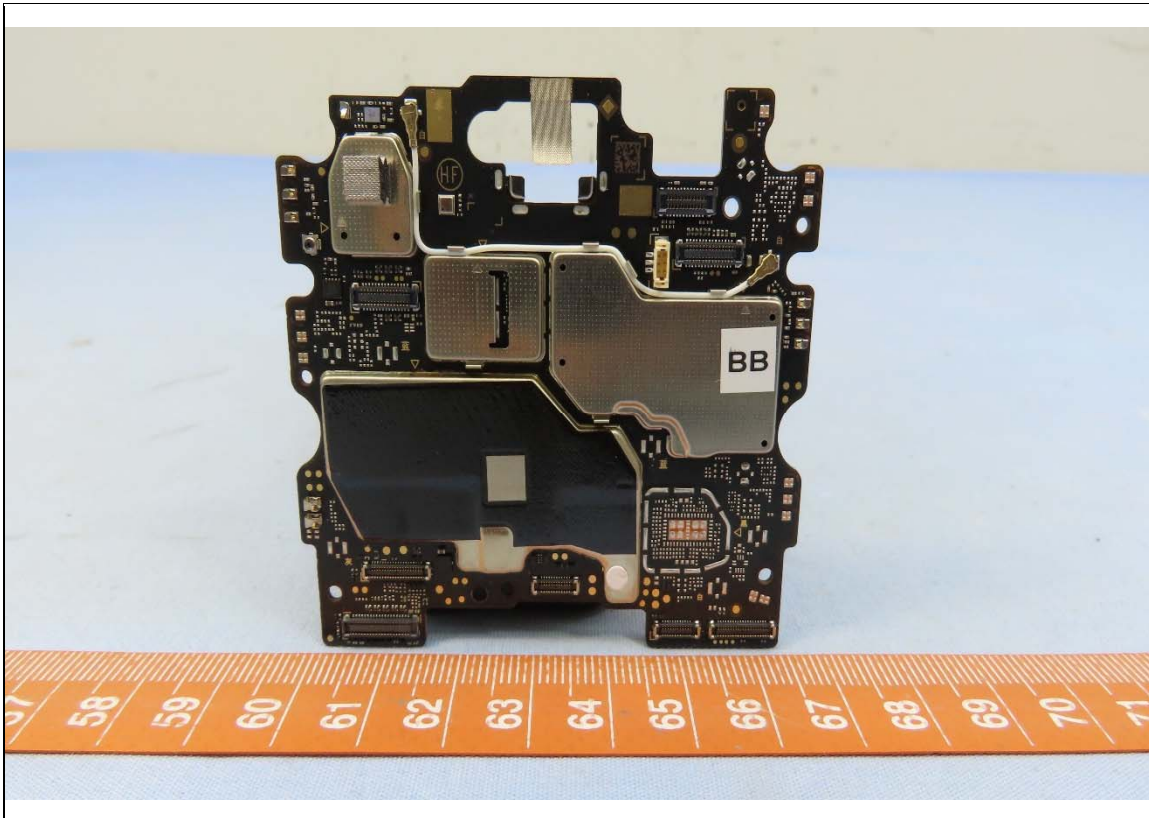

CONSTRUCTION PHOTOS OF EUT

Model: RS38WO

Brand: CIPHERLAB, Model: RS38WO with Reader 1, Brand: Zebra, Model: SE4770

Reader 1, Brand: Zebra, Model: SE4770

Brand: CIPHERLAB, Model: RS38WO with Reader 2, Brand: Zerbra, Model: SE4100

Reader 2, Brand: Zebra, Model: SE4100

Brand: CIPHERLAB, Model: RS38WO with Reader 3, Brand: Zebra, Model: SE5500

Reader 3, Brand: Zebra, Model: SE5500

BUREAU
VERITAS

2nd Battery

1st Battery

BUREAU
VERITAS