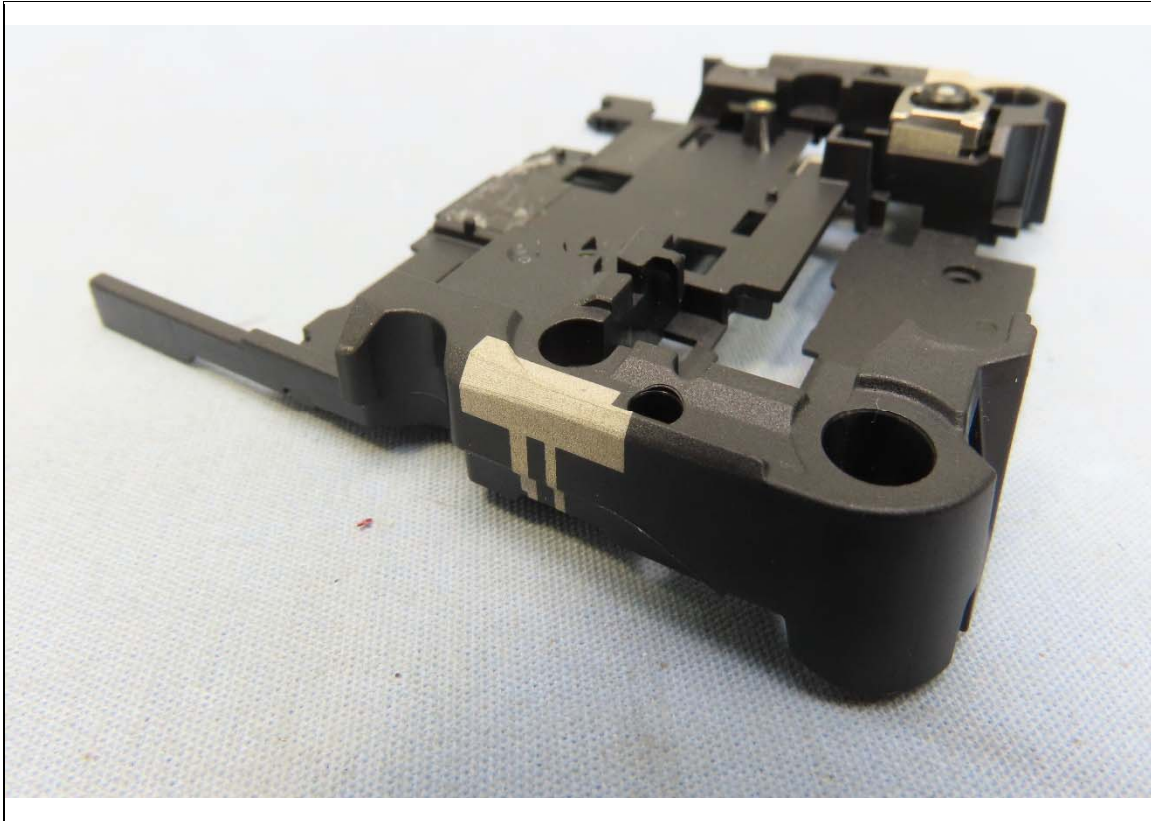

CONSTRUCTION PHOTOS OF EUT

Model: RS38WO

Brand: CIPHERLAB, Model: RS38WO with Reader 1, Brand: Zebra, Model: SE4770

Reader 1, Brand: Zebra, Model: SE4770

Brand: CIPHERLAB, Model: RS38WO with Reader 2, Brand: Zerbra, Model: SE4100

Reader 2, Brand: Zebra, Model: SE4100

Brand: CIPHERLAB, Model: RS38WO with Reader 3, Brand: Zebra, Model: SE5500

Reader 3, Brand: Zebra, Model: SE5500

BUREAU
VERITAS

2nd Battery

1st Battery

BUREAU
VERITAS