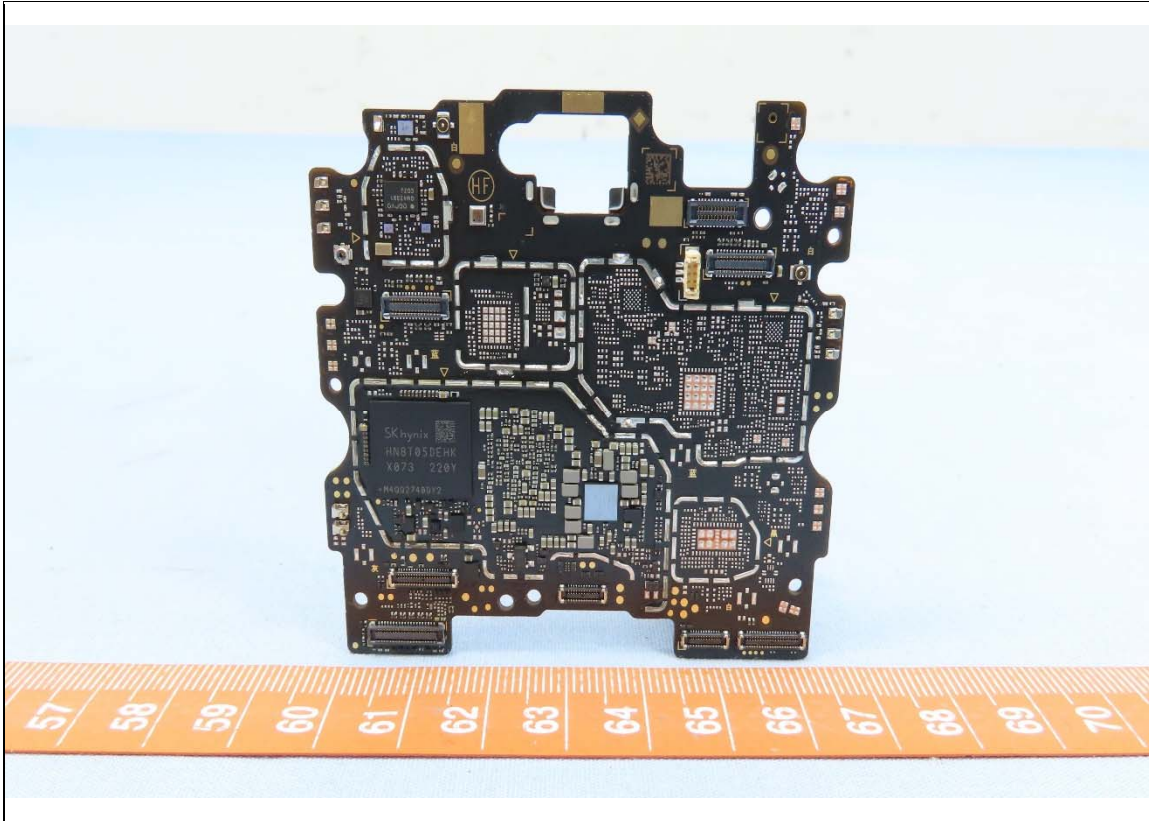

CONSTRUCTION PHOTOS OF EUT

Model: RS38WO

Brand: CIPHERLAB, Model: RS38WO with Reader 1, Brand: Zebra, Model: SE4770

Reader 1, Brand: Zebra, Model: SE4770

Brand: CIPHERLAB, Model: RS38WO with Reader 2, Brand: Zerbra, Model: SE4100

Reader 2, Brand: Zebra, Model: SE4100

Brand: CIPHERLAB, Model: RS38WO with Reader 3, Brand: Zebra, Model: SE5500

Reader 3, Brand: Zebra, Model: SE5500

BUREAU
VERITAS

2nd Battery

1st Battery

BUREAU
VERITAS