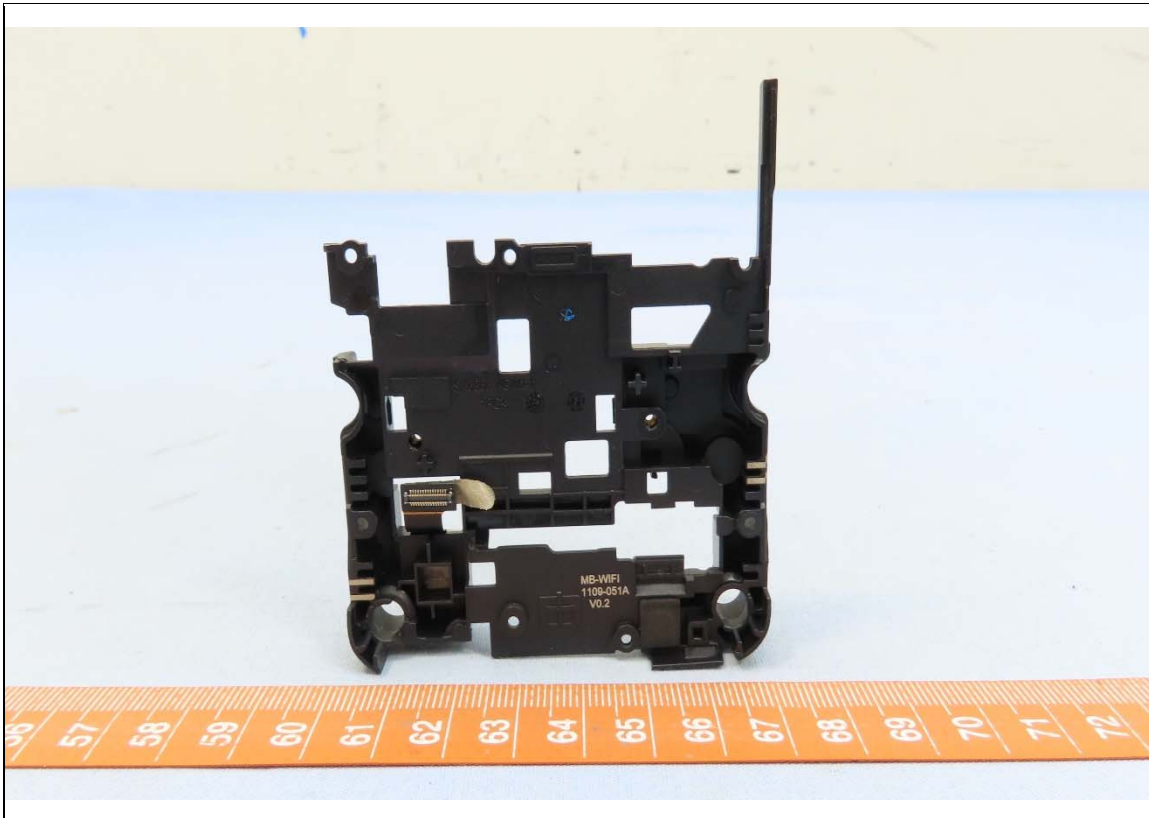

CONSTRUCTION PHOTOS OF EUT

Model: RS38WO

Brand: CIPHERLAB, Model: RS38WO with Reader 1, Brand: Zebra, Model: SE4770

Reader 1, Brand: Zebra, Model: SE4770

Brand: CIPHERLAB, Model: RS38WO with Reader 2, Brand: Zerbra, Model: SE4100

Reader 2, Brand: Zebra, Model: SE4100

Brand: CIPHERLAB, Model: RS38WO with Reader 3, Brand: Zebra, Model: SE5500

Reader 3, Brand: Zebra, Model: SE5500

BUREAU
VERITAS

2nd Battery

1st Battery

BUREAU
VERITAS