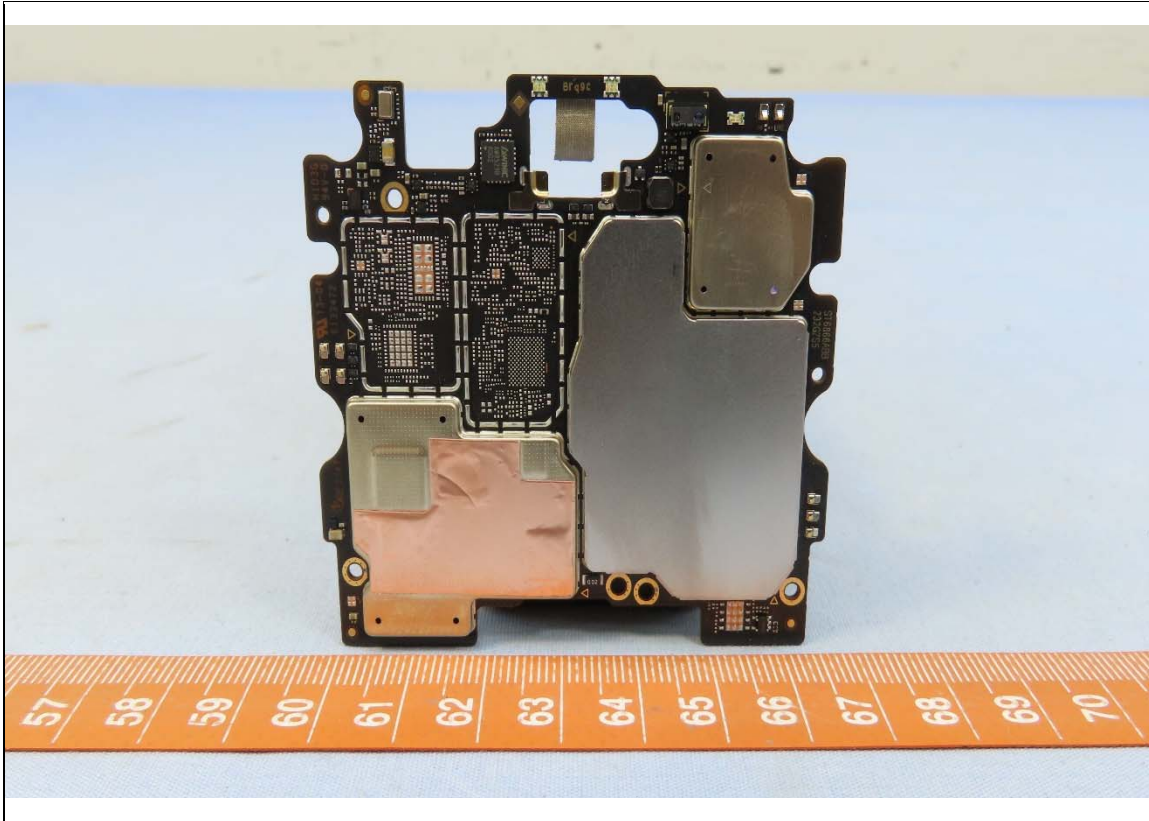

CONSTRUCTION PHOTOS OF EUT

Model: RS38WO

Brand: CIPHERLAB, Model: RS38WO with Reader 1, Brand: Zebra, Model: SE4770

Reader 1, Brand: Zebra, Model: SE4770

Brand: CIPHERLAB, Model: RS38WO with Reader 2, Brand: Zerbra, Model: SE4100

Reader 2, Brand: Zebra, Model: SE4100

Brand: CIPHERLAB, Model: RS38WO with Reader 3, Brand: Zebra, Model: SE5500

Reader 3, Brand: Zebra, Model: SE5500

BUREAU
VERITAS

2nd Battery

1st Battery

BUREAU
VERITAS