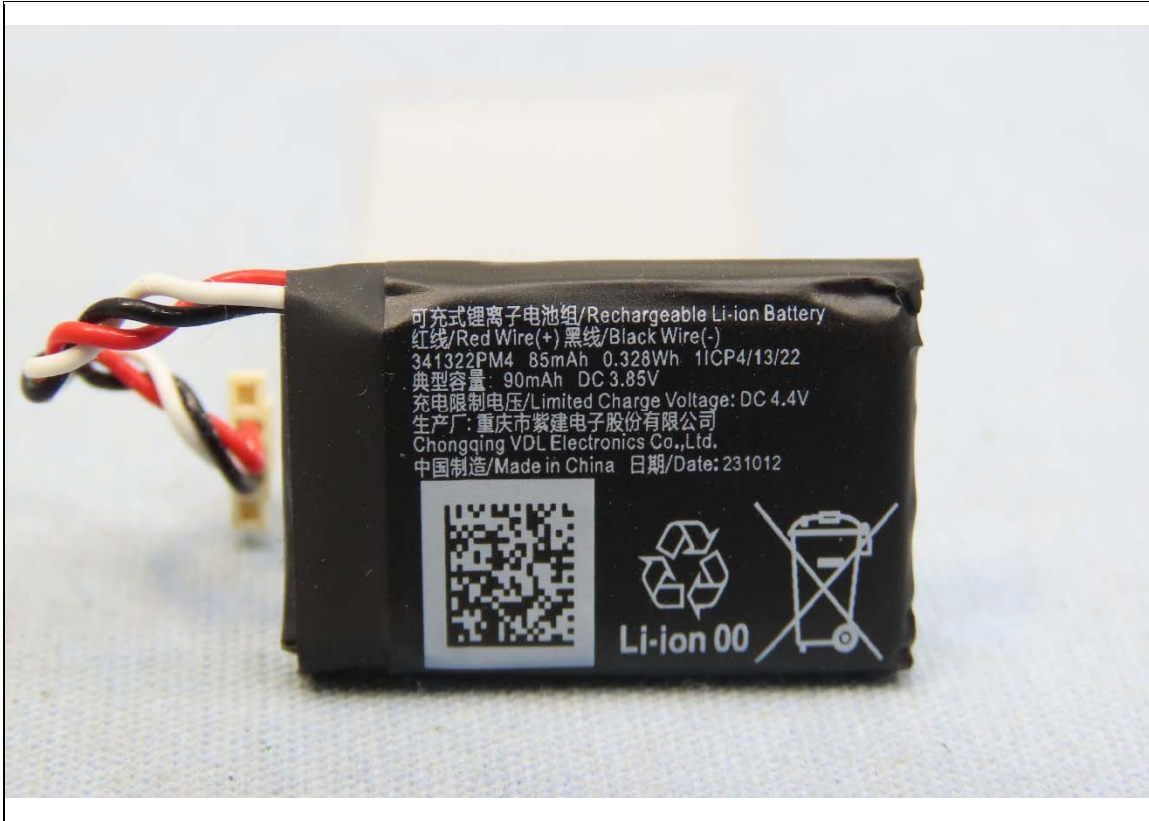

CONSTRUCTION PHOTOS OF EUT

Model: RS38WO

Brand: CIPHERLAB, Model: RS38WO with Reader 1, Brand: Zebra, Model: SE4770

Reader 1, Brand: Zebra, Model: SE4770

Brand: CIPHERLAB, Model: RS38WO with Reader 2, Brand: Zerbra, Model: SE4100

Reader 2, Brand: Zebra, Model: SE4100

Brand: CIPHERLAB, Model: RS38WO with Reader 3, Brand: Zebra, Model: SE5500

Reader 3, Brand: Zebra, Model: SE5500

BUREAU
VERITAS

2nd Battery

1st Battery

BUREAU
VERITAS