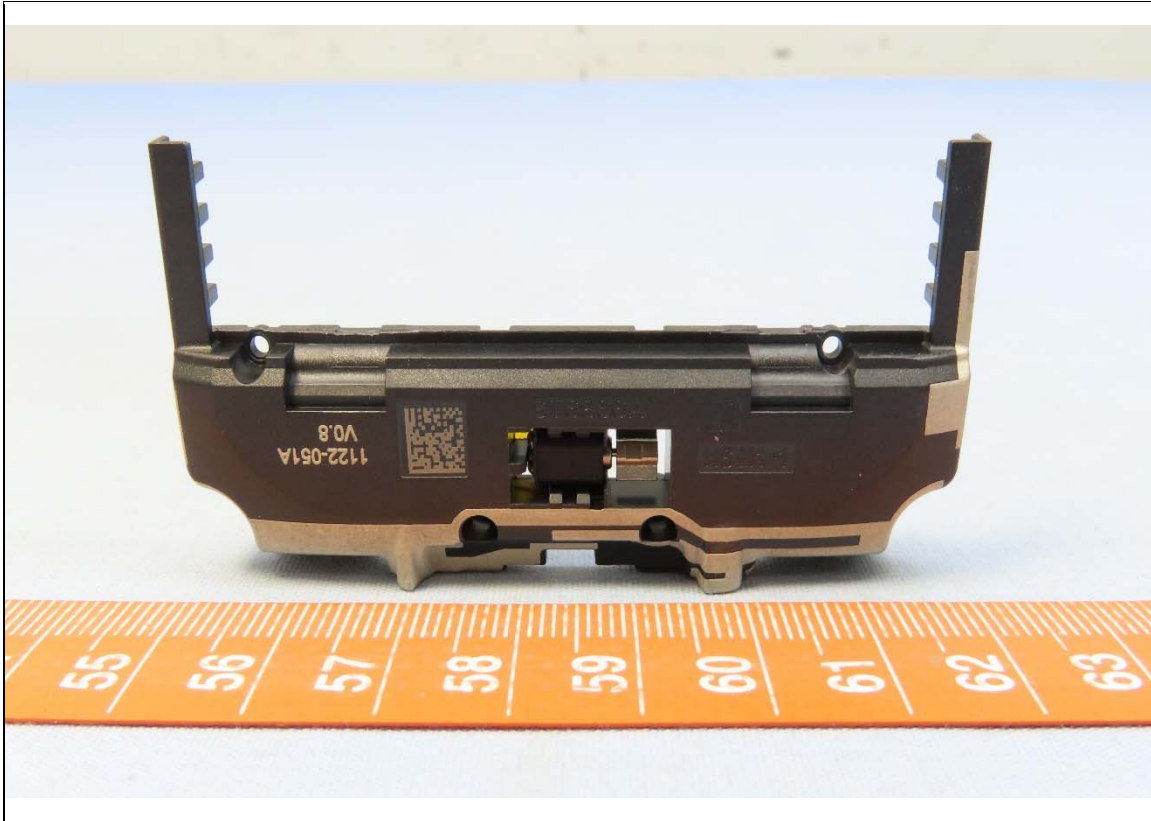

CONSTRUCTION PHOTOS OF EUT

Model: RS38WO

Brand: CIPHERLAB, Model: RS38WO with Reader 1, Brand: Zebra, Model: SE4770

Reader 1, Brand: Zebra, Model: SE4770

Brand: CIPHERLAB, Model: RS38WO with Reader 2, Brand: Zerbra, Model: SE4100

Reader 2, Brand: Zebra, Model: SE4100

Brand: CIPHERLAB, Model: RS38WO with Reader 3, Brand: Zebra, Model: SE5500

Reader 3, Brand: Zebra, Model: SE5500

BUREAU
VERITAS

2nd Battery

1st Battery

BUREAU
VERITAS