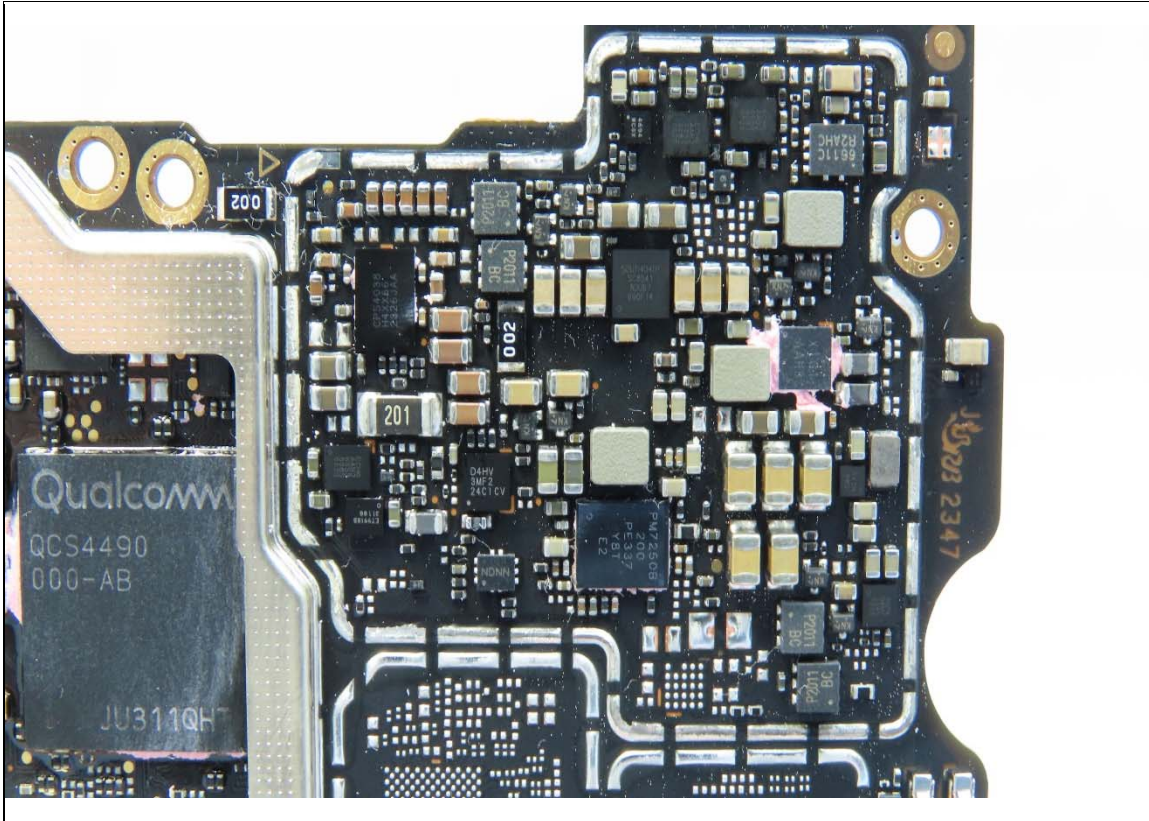

CONSTRUCTION PHOTOS OF EUT

Model: RS38WO

Brand: CIPHERLAB, Model: RS38WO with Reader 1, Brand: Zebra, Model: SE4770

Reader 1, Brand: Zebra, Model: SE4770

Brand: CIPHERLAB, Model: RS38WO with Reader 2, Brand: Zerbra, Model: SE4100

Reader 2, Brand: Zebra, Model: SE4100

Brand: CIPHERLAB, Model: RS38WO with Reader 3, Brand: Zebra, Model: SE5500

Reader 3, Brand: Zebra, Model: SE5500

BUREAU
VERITAS

2nd Battery

1st Battery

BUREAU
VERITAS