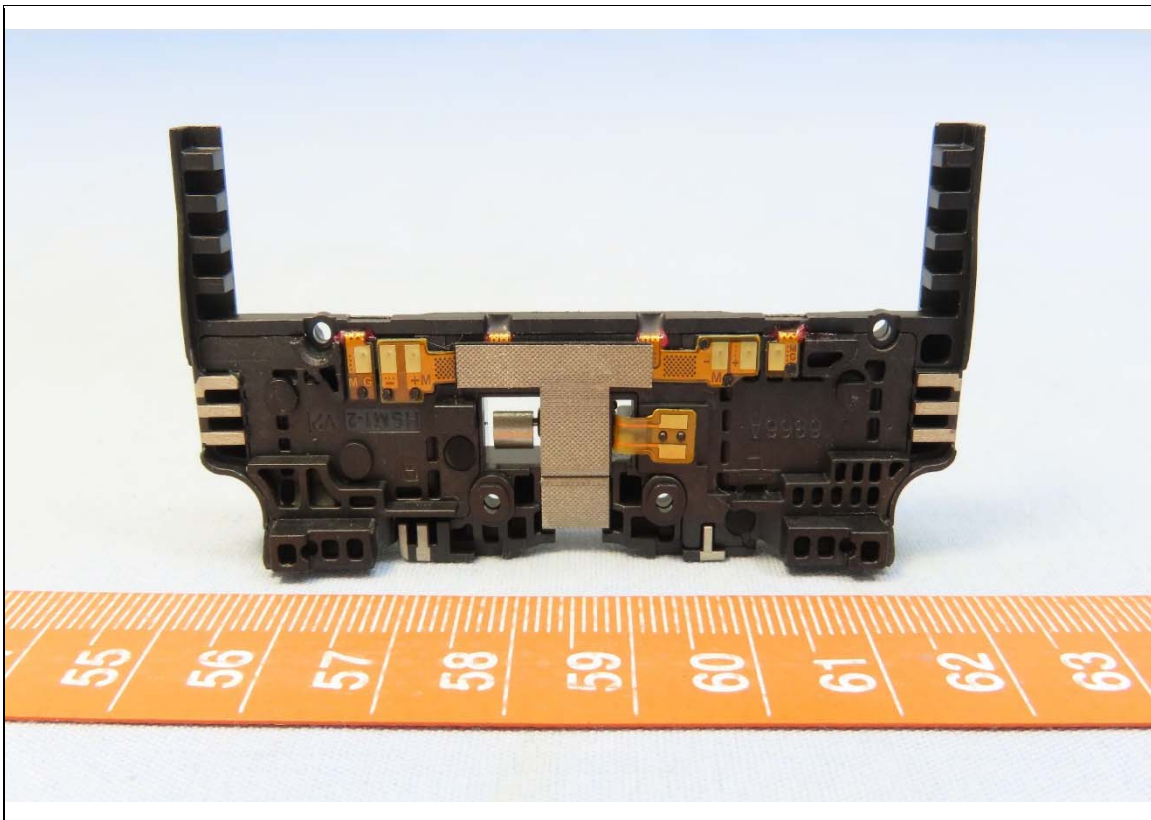

CONSTRUCTION PHOTOS OF EUT

Model: RS38WO

Brand: CIPHERLAB, Model: RS38WO with Reader 1, Brand: Zebra, Model: SE4770

Reader 1, Brand: Zebra, Model: SE4770

Brand: CIPHERLAB, Model: RS38WO with Reader 2, Brand: Zerbra, Model: SE4100

Reader 2, Brand: Zebra, Model: SE4100

Brand: CIPHERLAB, Model: RS38WO with Reader 3, Brand: Zebra, Model: SE5500

Reader 3, Brand: Zebra, Model: SE5500

BUREAU
VERITAS

2nd Battery

1st Battery

BUREAU
VERITAS