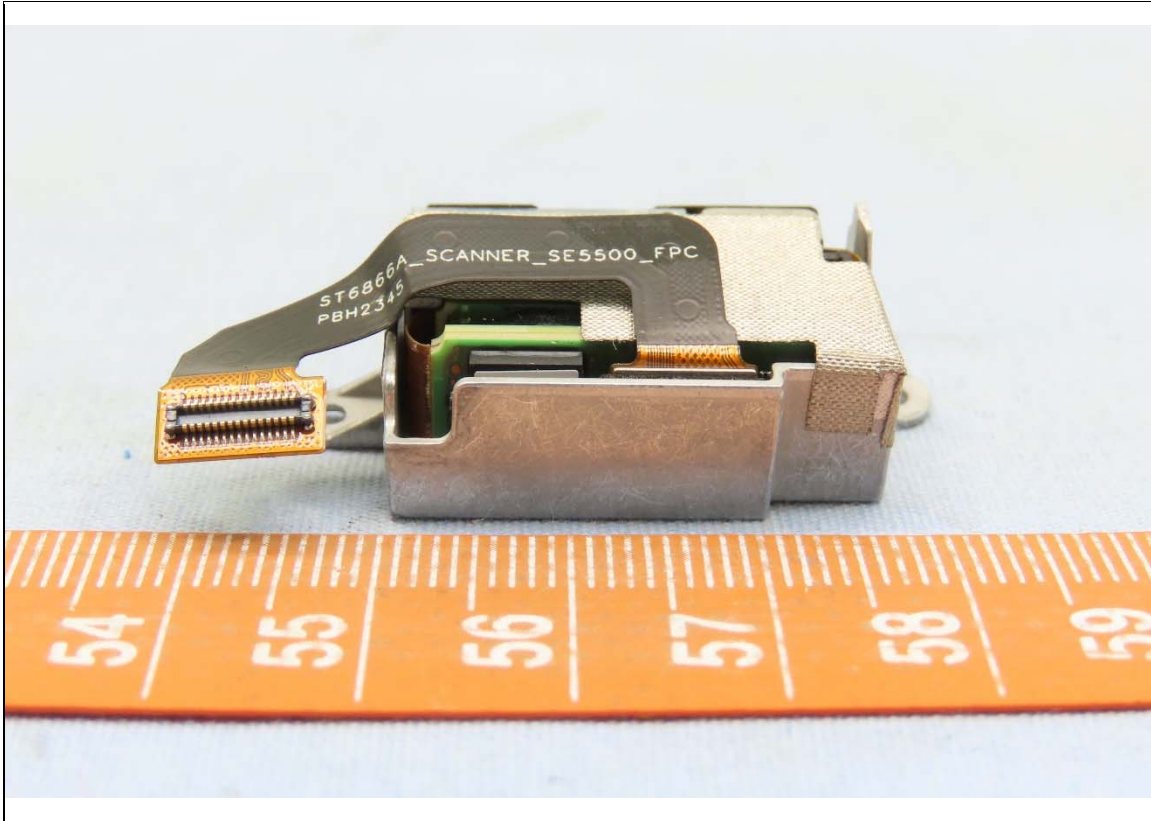

CONSTRUCTION PHOTOS OF EUT

Model: RS38WO

Brand: CIPHERLAB, Model: RS38WO with Reader 1, Brand: Zebra, Model: SE4770

Reader 1, Brand: Zebra, Model: SE4770

Brand: CIPHERLAB, Model: RS38WO with Reader 2, Brand: Zerbra, Model: SE4100

Reader 2, Brand: Zebra, Model: SE4100

Brand: CIPHERLAB, Model: RS38WO with Reader 3, Brand: Zebra, Model: SE5500

Reader 3, Brand: Zebra, Model: SE5500

BUREAU
VERITAS

2nd Battery

1st Battery

BUREAU
VERITAS