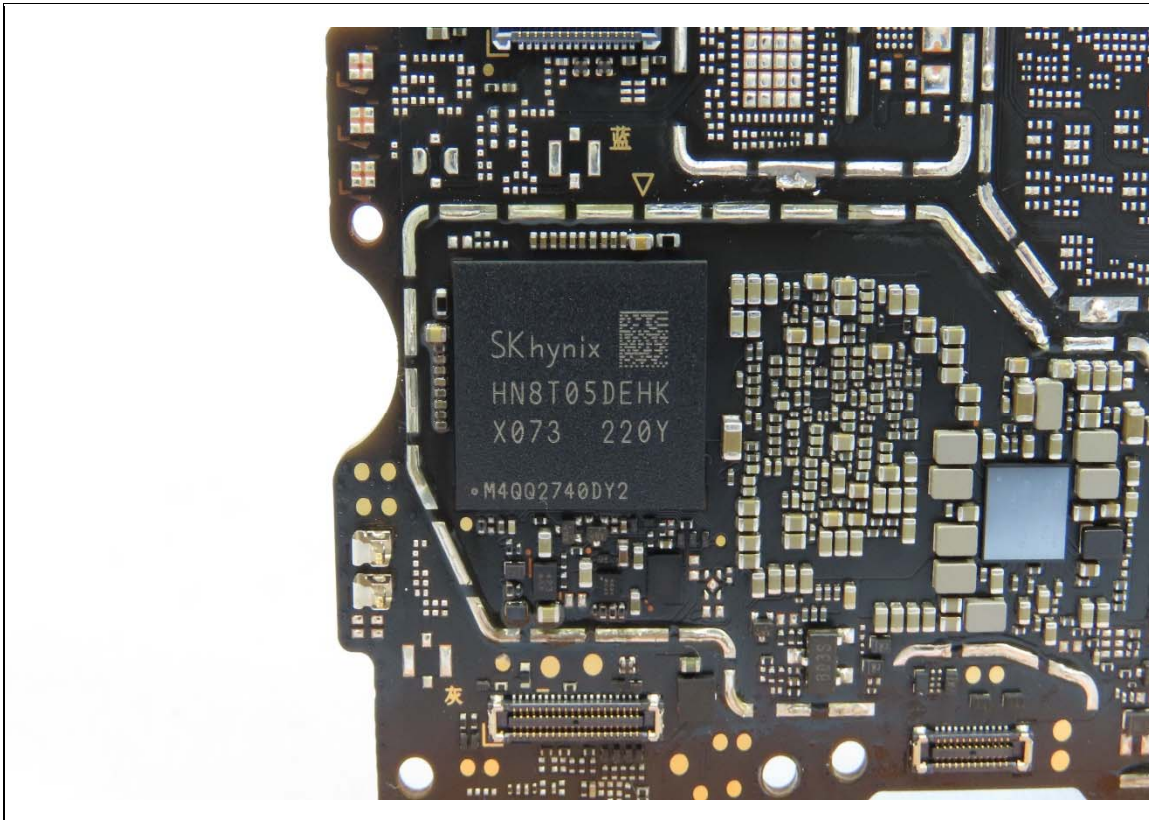

CONSTRUCTION PHOTOS OF EUT

Model: RS38WO

Brand: CIPHERLAB, Model: RS38WO with Reader 1, Brand: Zebra, Model: SE4770

Reader 1, Brand: Zebra, Model: SE4770

Brand: CIPHERLAB, Model: RS38WO with Reader 2, Brand: Zerbra, Model: SE4100

Reader 2, Brand: Zebra, Model: SE4100

Brand: CIPHERLAB, Model: RS38WO with Reader 3, Brand: Zebra, Model: SE5500

Reader 3, Brand: Zebra, Model: SE5500

BUREAU
VERITAS

2nd Battery

1st Battery

BUREAU
VERITAS