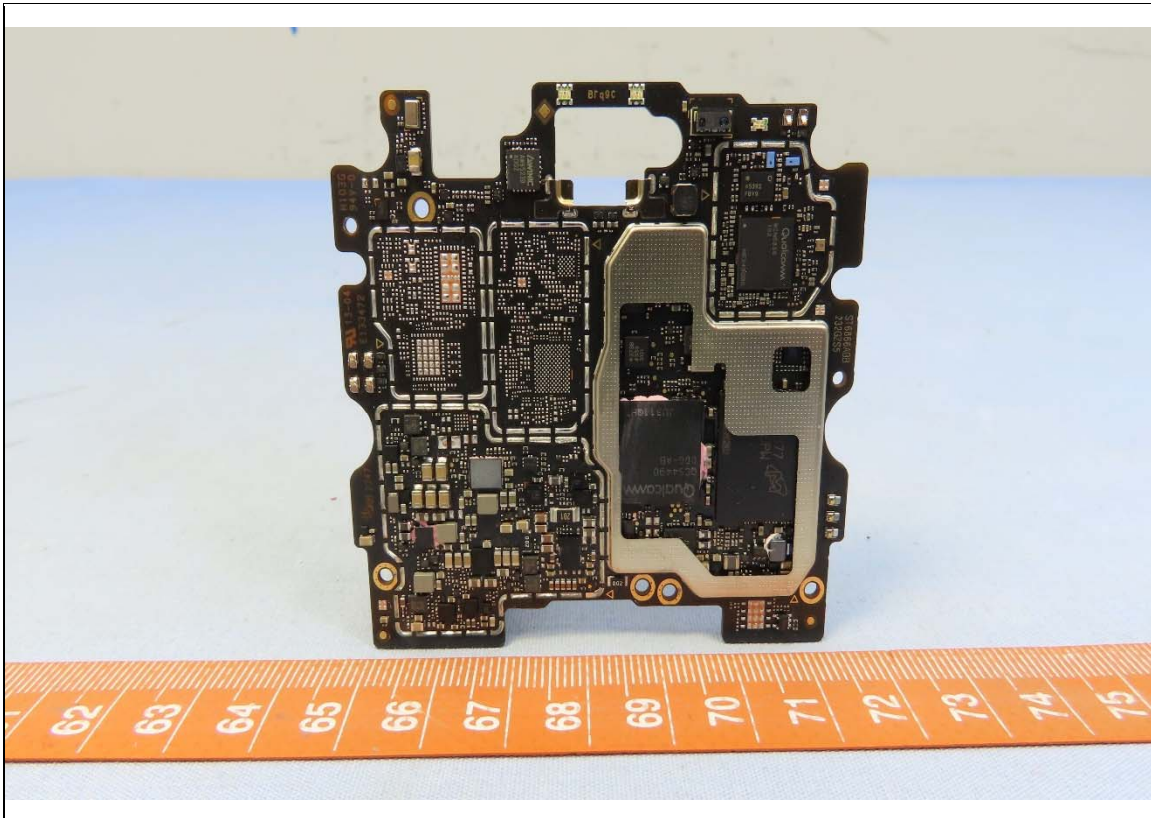

CONSTRUCTION PHOTOS OF EUT

Model: RS38WO

Brand: CIPHERLAB, Model: RS38WO with Reader 1, Brand: Zebra, Model: SE4770

Reader 1, Brand: Zebra, Model: SE4770

Brand: CIPHERLAB, Model: RS38WO with Reader 2, Brand: Zerbra, Model: SE4100

Reader 2, Brand: Zebra, Model: SE4100

Brand: CIPHERLAB, Model: RS38WO with Reader 3, Brand: Zebra, Model: SE5500

Reader 3, Brand: Zebra, Model: SE5500

BUREAU
VERITAS

2nd Battery

1st Battery

BUREAU
VERITAS