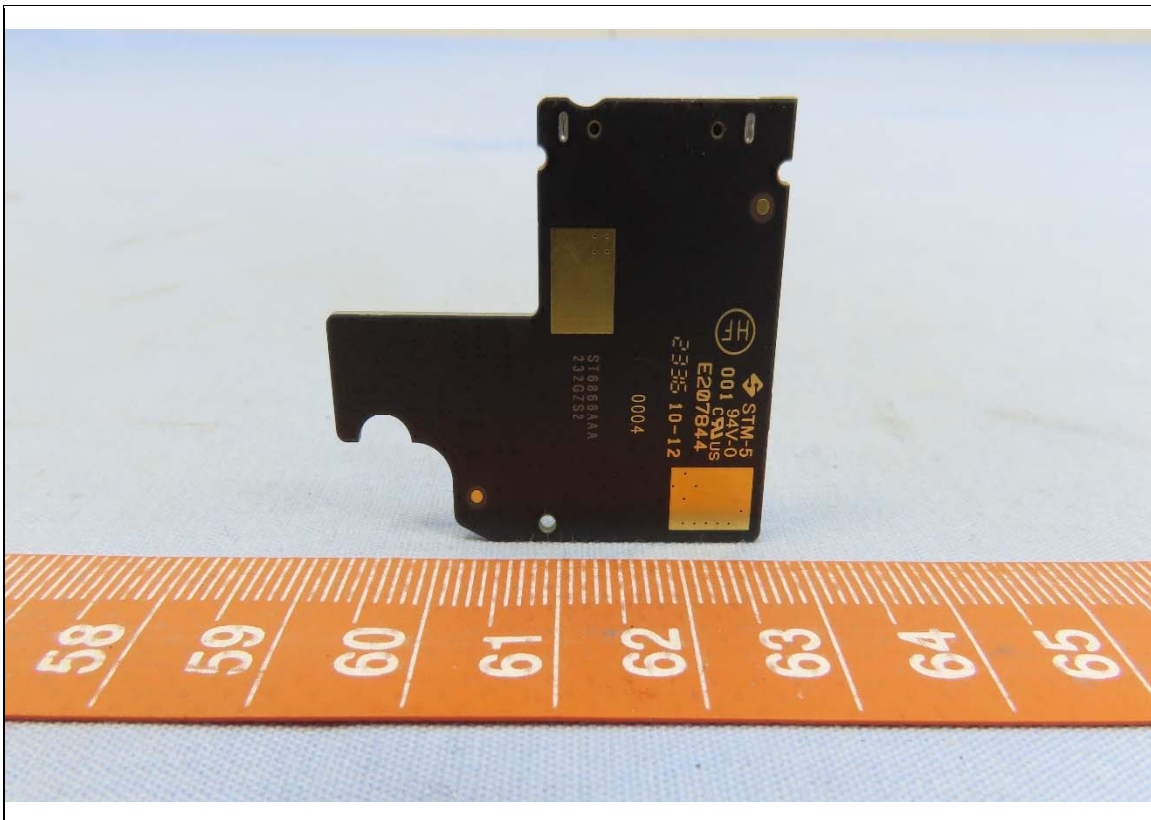

CONSTRUCTION PHOTOS OF EUT

Model: RS38WO

Brand: CIPHERLAB, Model: RS38WO with Reader 1, Brand: Zebra, Model: SE4770

Reader 1, Brand: Zebra, Model: SE4770

Brand: CIPHERLAB, Model: RS38WO with Reader 2, Brand: Zerbra, Model: SE4100

Reader 2, Brand: Zebra, Model: SE4100

Brand: CIPHERLAB, Model: RS38WO with Reader 3, Brand: Zebra, Model: SE5500

Reader 3, Brand: Zebra, Model: SE5500

BUREAU
VERITAS

2nd Battery

1st Battery

BUREAU
VERITAS