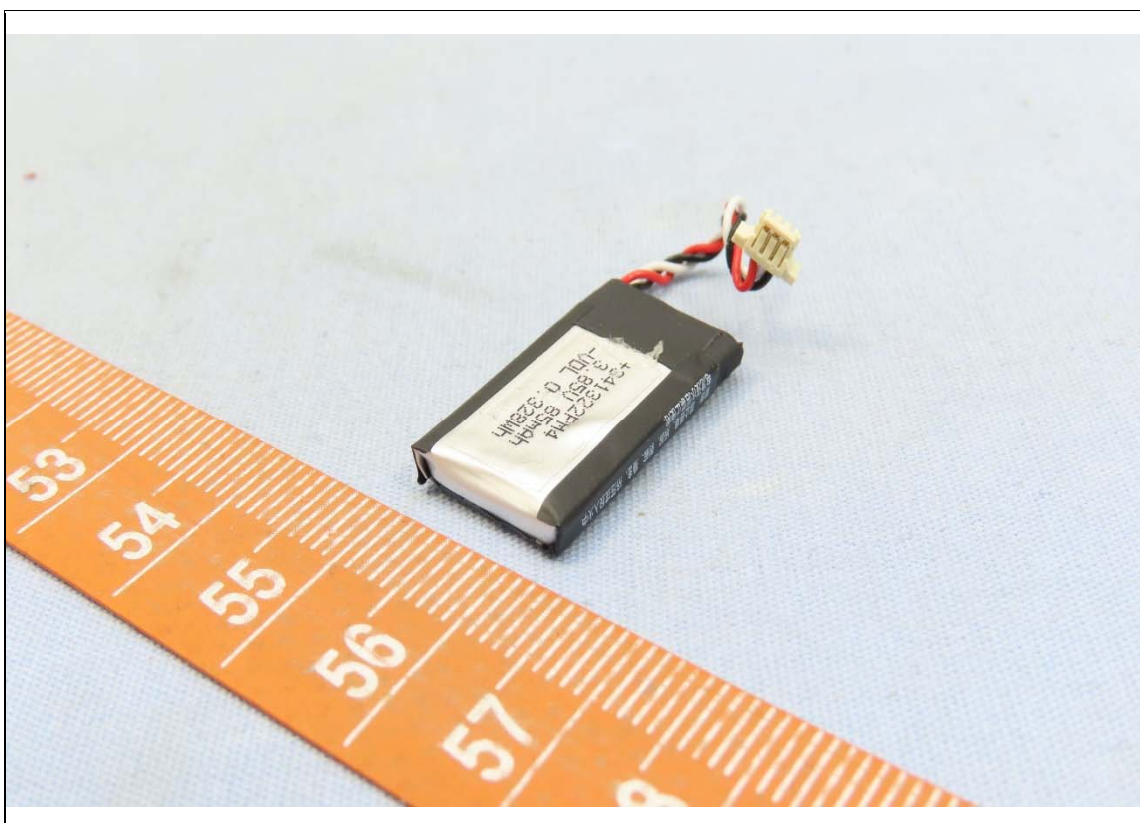

CONSTRUCTION PHOTOS OF EUT

Model: RS38WO

Brand: CIPHERLAB, Model: RS38WO with Reader 1, Brand: Zebra, Model: SE4770

Reader 1, Brand: Zebra, Model: SE4770

Brand: CIPHERLAB, Model: RS38WO with Reader 2, Brand: Zerbra, Model: SE4100

Reader 2, Brand: Zebra, Model: SE4100

Brand: CIPHERLAB, Model: RS38WO with Reader 3, Brand: Zebra, Model: SE5500

Reader 3, Brand: Zebra, Model: SE5500

BUREAU
VERITAS

2nd Battery

1st Battery

BUREAU
VERITAS