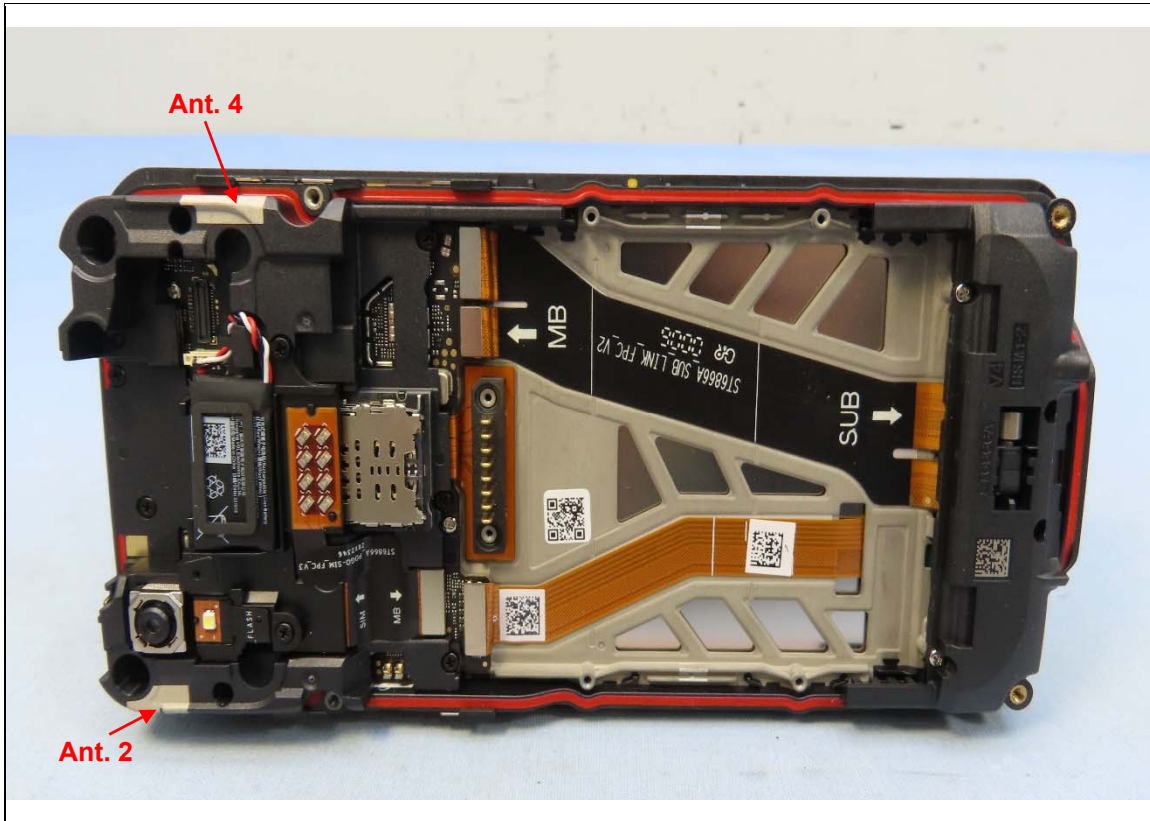

CONSTRUCTION PHOTOS OF EUT

Model: RS38WO

Brand: CIPHERLAB, Model: RS38WO with Reader 1, Brand: Zebra, Model: SE4770

Reader 1, Brand: Zebra, Model: SE4770

Brand: CIPHERLAB, Model: RS38WO with Reader 2, Brand: Zerbra, Model: SE4100

Reader 2, Brand: Zebra, Model: SE4100

Brand: CIPHERLAB, Model: RS38WO with Reader 3, Brand: Zebra, Model: SE5500

Reader 3, Brand: Zebra, Model: SE5500

BUREAU
VERITAS

2nd Battery

1st Battery

BUREAU
VERITAS