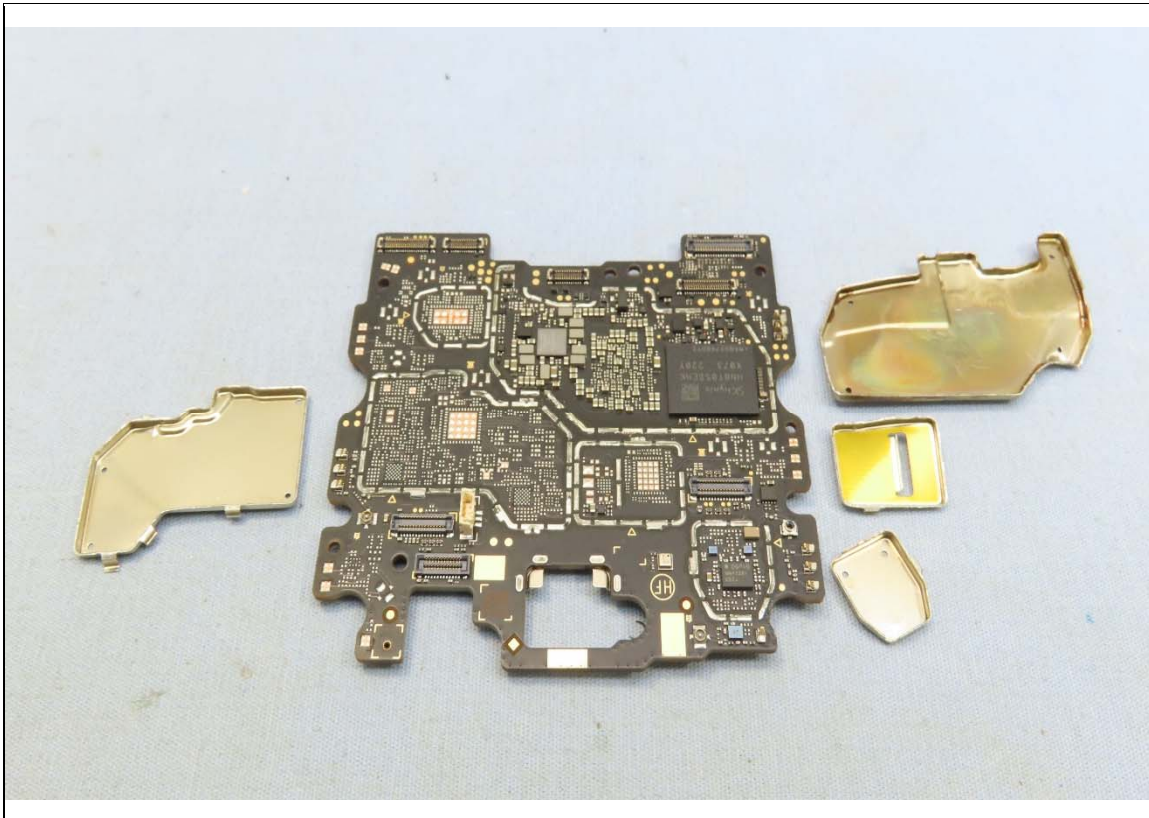

CONSTRUCTION PHOTOS OF EUT

Model: RS38WO

Brand: CIPHERLAB, Model: RS38WO with Reader 1, Brand: Zebra, Model: SE4770

Reader 1, Brand: Zebra, Model: SE4770

Brand: CIPHERLAB, Model: RS38WO with Reader 2, Brand: Zerbra, Model: SE4100

Reader 2, Brand: Zebra, Model: SE4100

Brand: CIPHERLAB, Model: RS38WO with Reader 3, Brand: Zebra, Model: SE5500

Reader 3, Brand: Zebra, Model: SE5500

BUREAU
VERITAS

2nd Battery

1st Battery

BUREAU
VERITAS