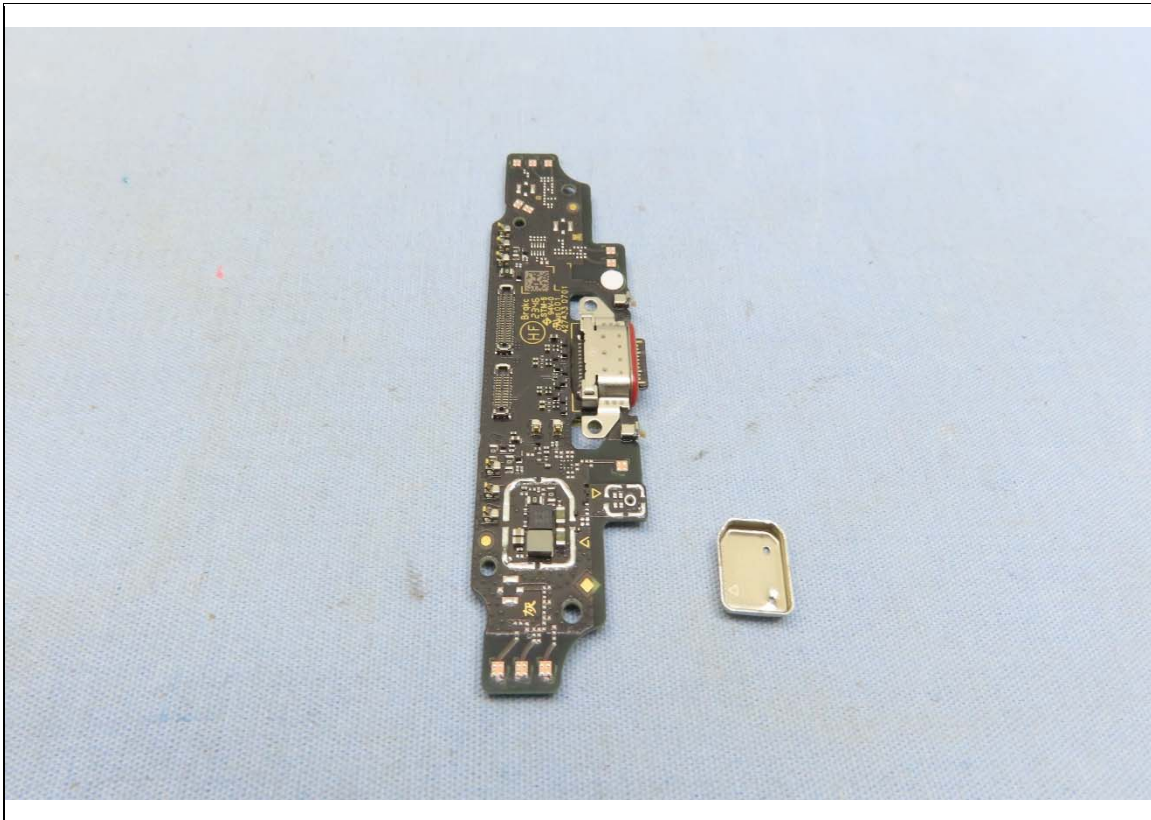

CONSTRUCTION PHOTOS OF EUT

Model: RS38WO

Brand: CIPHERLAB, Model: RS38WO with Reader 1, Brand: Zebra, Model: SE4770

Reader 1, Brand: Zebra, Model: SE4770

Brand: CIPHERLAB, Model: RS38WO with Reader 2, Brand: Zerbra, Model: SE4100

Reader 2, Brand: Zebra, Model: SE4100

Brand: CIPHERLAB, Model: RS38WO with Reader 3, Brand: Zebra, Model: SE5500

Reader 3, Brand: Zebra, Model: SE5500

BUREAU
VERITAS

2nd Battery

1st Battery

BUREAU
VERITAS