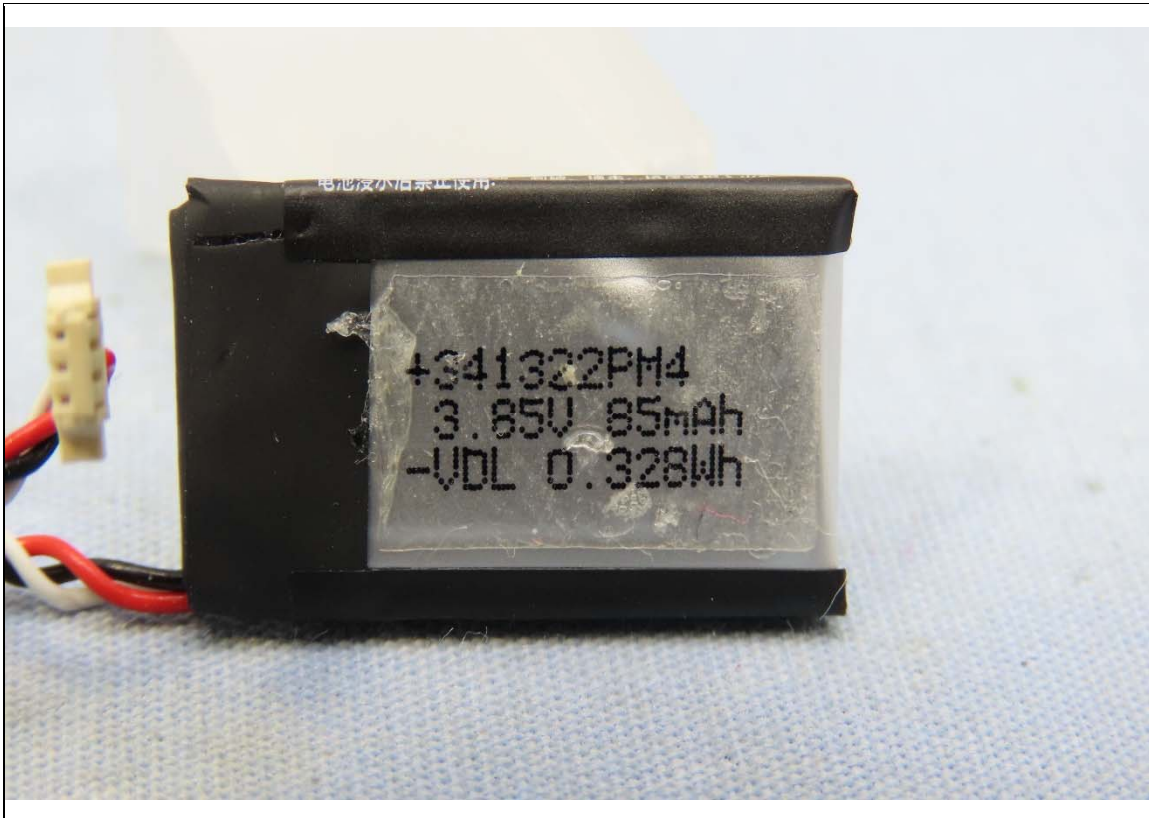

Reader 2, Brand: Zebra, Model: SE4100

Brand: CIPHERLAB, Model: RS38WO with Reader 3, Brand: Zebra, Model: SE5500

Reader 3, Brand: Zebra, Model: SE5500

BUREAU
VERITAS

2nd Battery

1st Battery

BUREAU
VERITAS