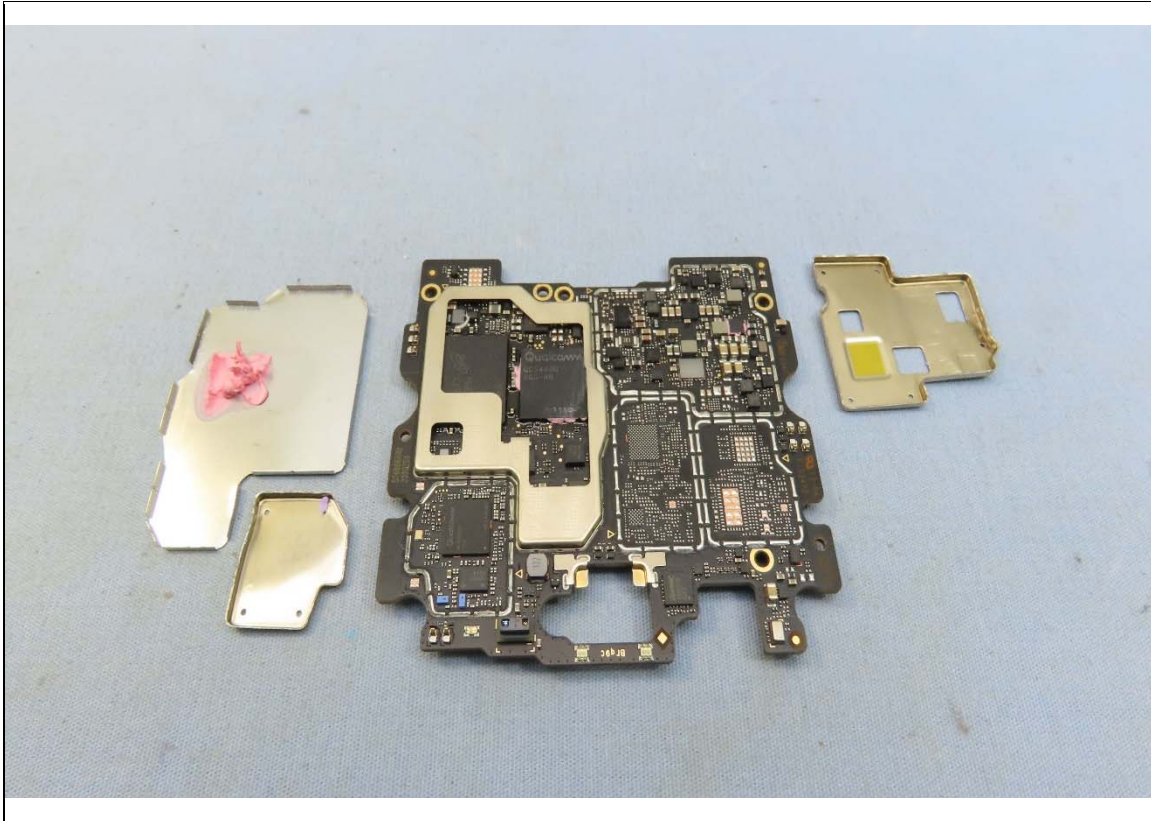

CONSTRUCTION PHOTOS OF EUT

Model: RS38WO

Brand: CIPHERLAB, Model: RS38WO with Reader 1, Brand: Zebra, Model: SE4770

Reader 1, Brand: Zebra, Model: SE4770

Brand: CIPHERLAB, Model: RS38WO with Reader 2, Brand: Zerbra, Model: SE4100

Reader 2, Brand: Zebra, Model: SE4100

Brand: CIPHERLAB, Model: RS38WO with Reader 3, Brand: Zebra, Model: SE5500

Reader 3, Brand: Zebra, Model: SE5500

BUREAU
VERITAS

2nd Battery

1st Battery

BUREAU
VERITAS