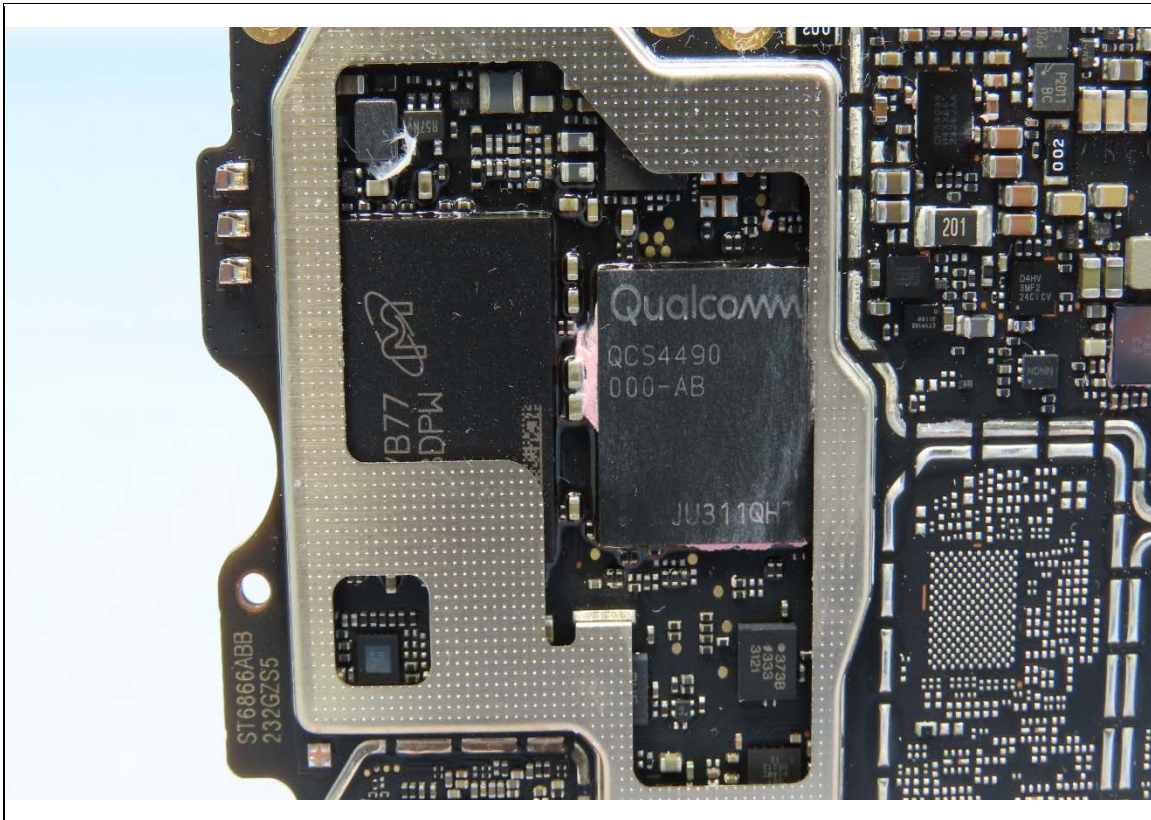

CONSTRUCTION PHOTOS OF EUT

Model: RS38WO

Brand: CIPHERLAB, Model: RS38WO with Reader 1, Brand: Zebra, Model: SE4770

Reader 1, Brand: Zebra, Model: SE4770

Brand: CIPHERLAB, Model: RS38WO with Reader 2, Brand: Zerbra, Model: SE4100

Reader 2, Brand: Zebra, Model: SE4100

Brand: CIPHERLAB, Model: RS38WO with Reader 3, Brand: Zebra, Model: SE5500

Reader 3, Brand: Zebra, Model: SE5500

BUREAU
VERITAS

2nd Battery

1st Battery

BUREAU
VERITAS