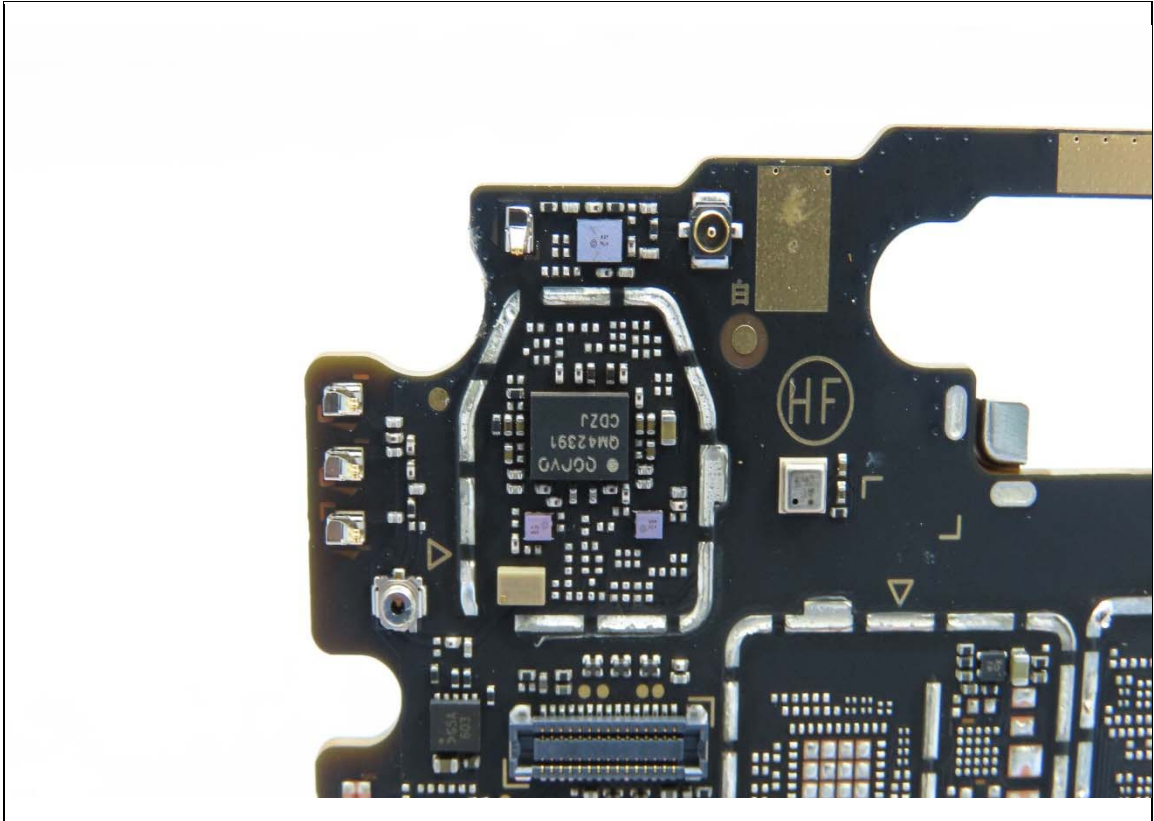

CONSTRUCTION PHOTOS OF EUT

Model: RS38WO

Brand: CIPHERLAB, Model: RS38WO with Reader 1, Brand: Zebra, Model: SE4770

Reader 1, Brand: Zebra, Model: SE4770

Brand: CIPHERLAB, Model: RS38WO with Reader 2, Brand: Zerbra, Model: SE4100

Reader 2, Brand: Zebra, Model: SE4100

Brand: CIPHERLAB, Model: RS38WO with Reader 3, Brand: Zebra, Model: SE5500

Reader 3, Brand: Zebra, Model: SE5500

BUREAU
VERITAS

2nd Battery

1st Battery

BUREAU
VERITAS