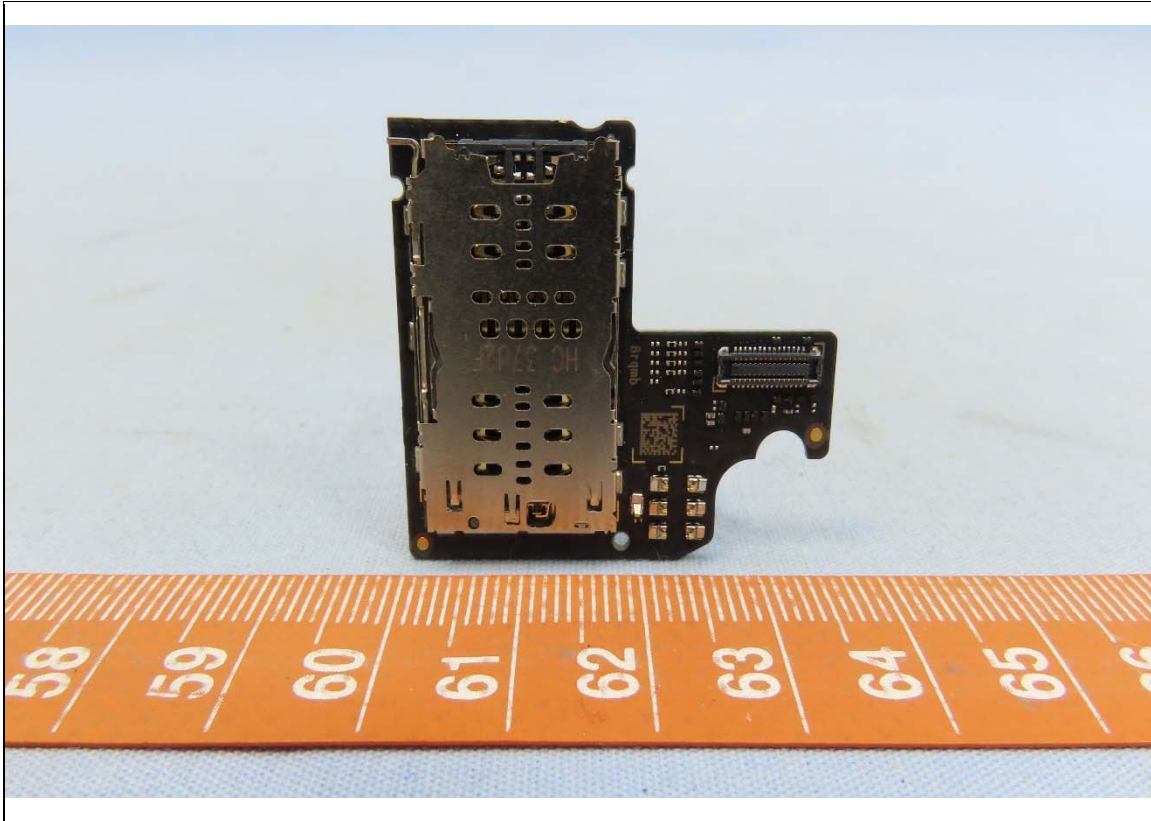

CONSTRUCTION PHOTOS OF EUT

Model: RS38WO

Brand: CIPHERLAB, Model: RS38WO with Reader 1, Brand: Zebra, Model: SE4770

Reader 1, Brand: Zebra, Model: SE4770

Brand: CIPHERLAB, Model: RS38WO with Reader 2, Brand: Zerbra, Model: SE4100

Reader 2, Brand: Zebra, Model: SE4100

Brand: CIPHERLAB, Model: RS38WO with Reader 3, Brand: Zebra, Model: SE5500

Reader 3, Brand: Zebra, Model: SE5500

BUREAU
VERITAS

2nd Battery

1st Battery

BUREAU
VERITAS