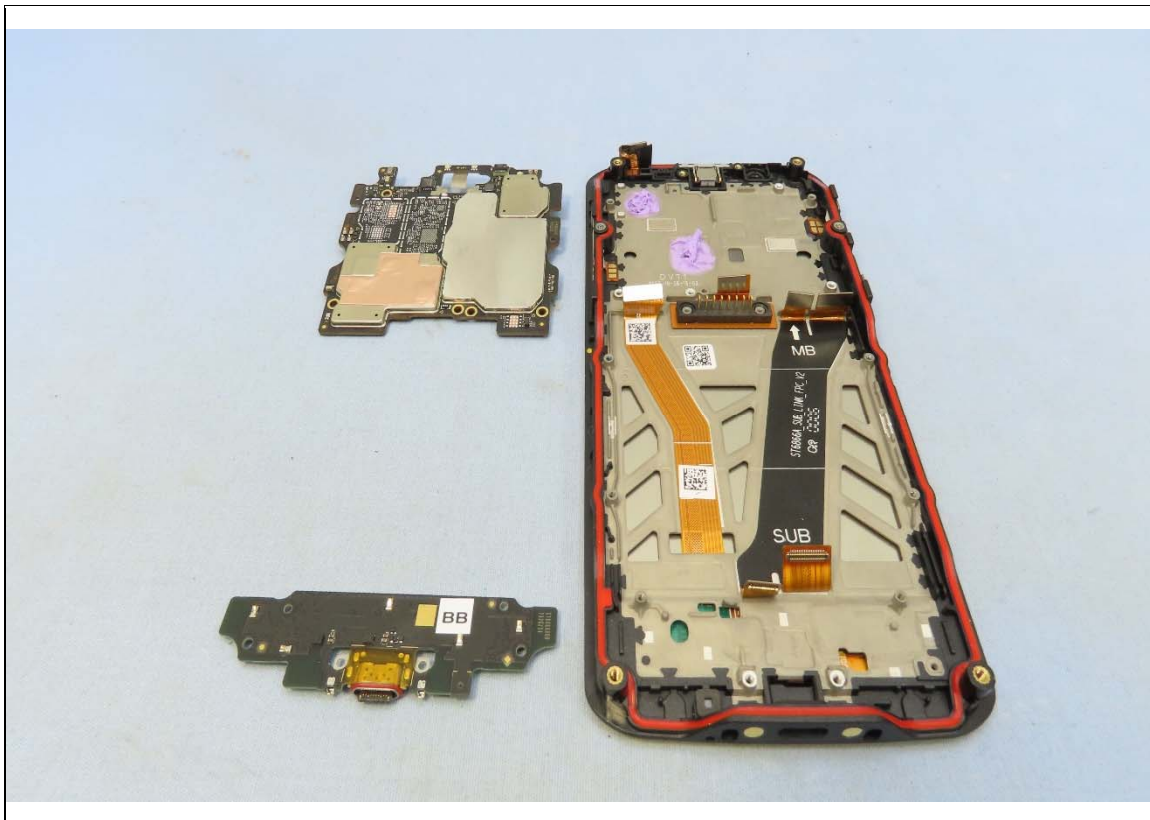

CONSTRUCTION PHOTOS OF EUT

Model: RS38WO

Brand: CIPHERLAB, Model: RS38WO with Reader 1, Brand: Zebra, Model: SE4770

Reader 1, Brand: Zebra, Model: SE4770

Brand: CIPHERLAB, Model: RS38WO with Reader 2, Brand: Zerbra, Model: SE4100

Reader 2, Brand: Zebra, Model: SE4100

Brand: CIPHERLAB, Model: RS38WO with Reader 3, Brand: Zebra, Model: SE5500

Reader 3, Brand: Zebra, Model: SE5500

BUREAU
VERITAS

2nd Battery

1st Battery

BUREAU
VERITAS