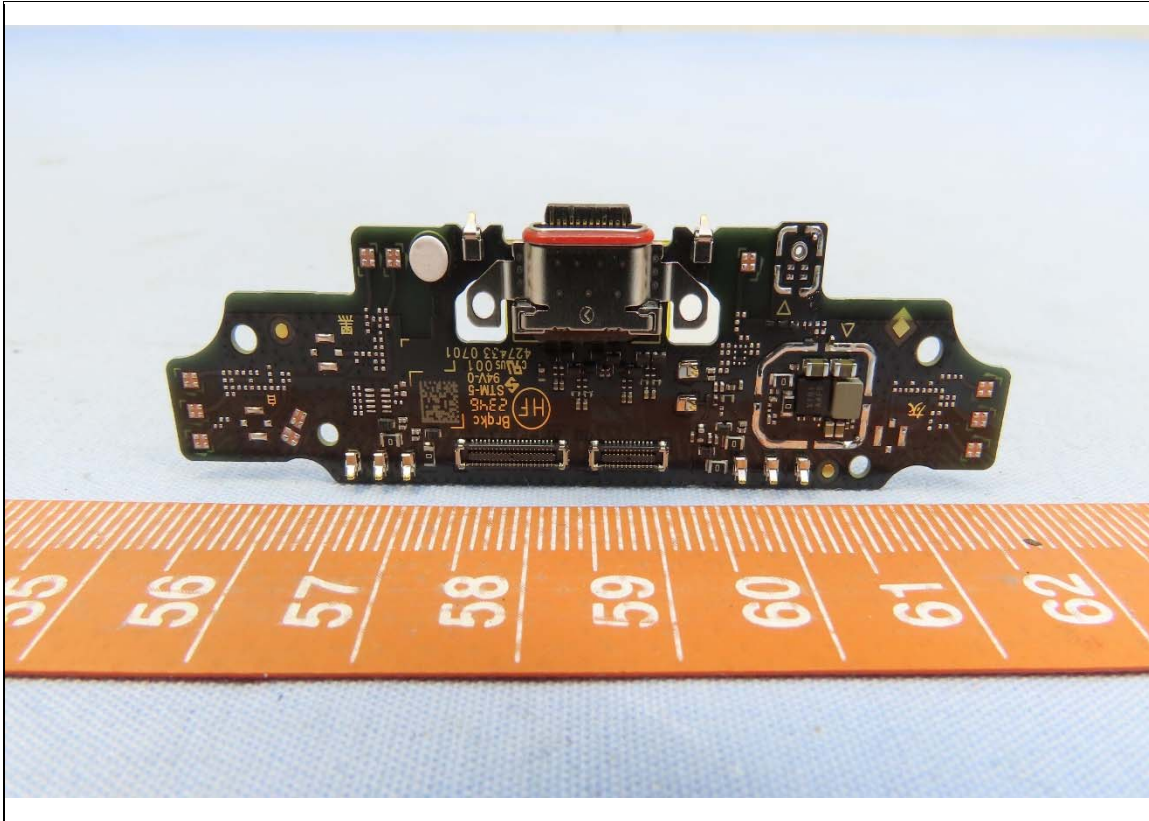

CONSTRUCTION PHOTOS OF EUT

Model: RS38WO

Brand: CIPHERLAB, Model: RS38WO with Reader 1, Brand: Zebra, Model: SE4770

Reader 1, Brand: Zebra, Model: SE4770

Brand: CIPHERLAB, Model: RS38WO with Reader 2, Brand: Zerbra, Model: SE4100

Reader 2, Brand: Zebra, Model: SE4100

Brand: CIPHERLAB, Model: RS38WO with Reader 3, Brand: Zebra, Model: SE5500

Reader 3, Brand: Zebra, Model: SE5500

BUREAU
VERITAS

2nd Battery

1st Battery

BUREAU
VERITAS