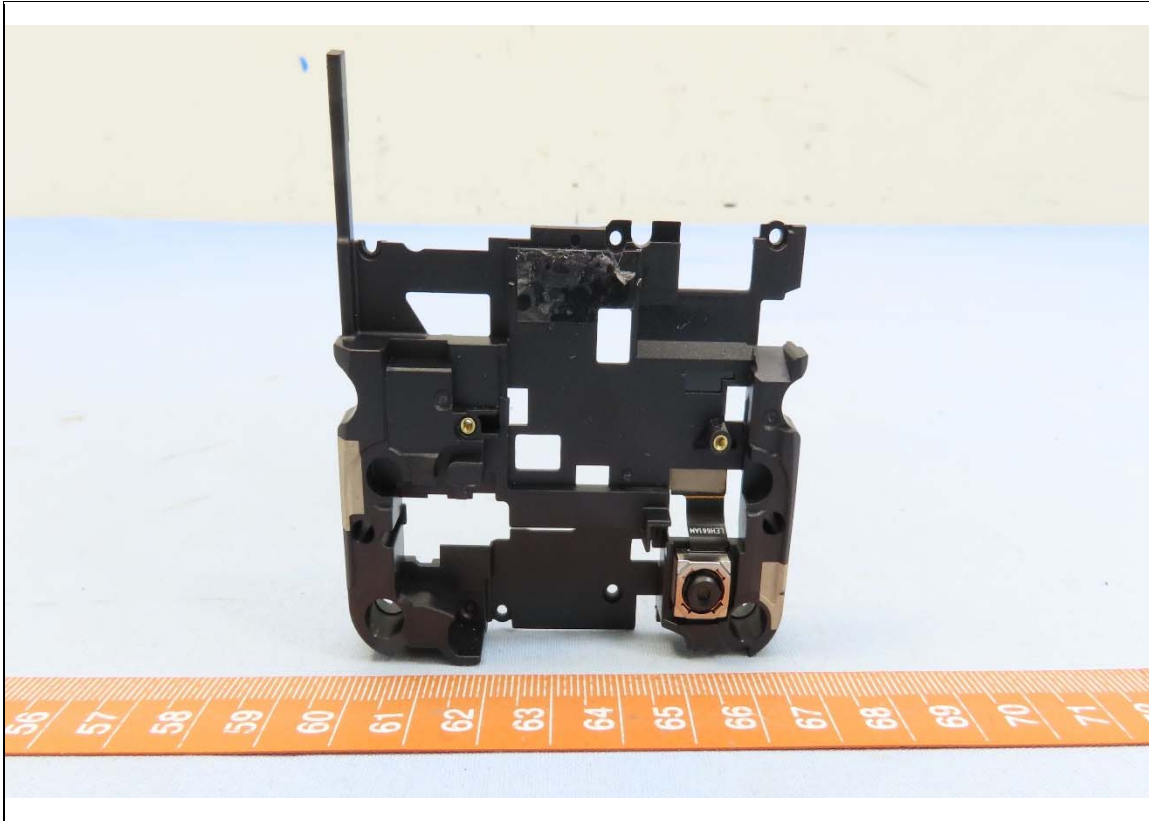

CONSTRUCTION PHOTOS OF EUT

Model: RS38WO

Brand: CIPHERLAB, Model: RS38WO with Reader 1, Brand: Zebra, Model: SE4770

Reader 1, Brand: Zebra, Model: SE4770

Brand: CIPHERLAB, Model: RS38WO with Reader 2, Brand: Zerbra, Model: SE4100

Reader 2, Brand: Zebra, Model: SE4100

Brand: CIPHERLAB, Model: RS38WO with Reader 3, Brand: Zebra, Model: SE5500

Reader 3, Brand: Zebra, Model: SE5500

BUREAU
VERITAS

2nd Battery

1st Battery

BUREAU
VERITAS