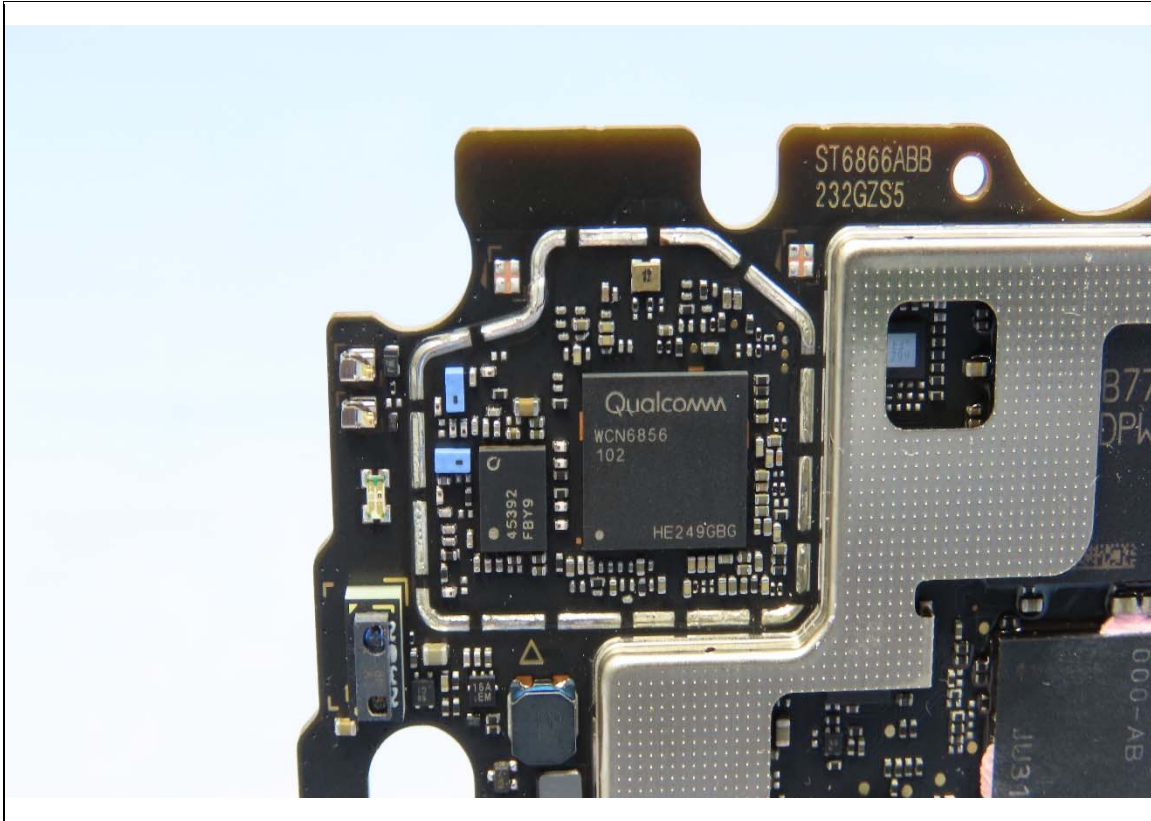

CONSTRUCTION PHOTOS OF EUT

Model: RS38WO

Brand: CIPHERLAB, Model: RS38WO with Reader 1, Brand: Zebra, Model: SE4770

Reader 1, Brand: Zebra, Model: SE4770

Brand: CIPHERLAB, Model: RS38WO with Reader 2, Brand: Zerbra, Model: SE4100

Reader 2, Brand: Zebra, Model: SE4100

Brand: CIPHERLAB, Model: RS38WO with Reader 3, Brand: Zebra, Model: SE5500

Reader 3, Brand: Zebra, Model: SE5500

BUREAU
VERITAS

2nd Battery

1st Battery

BUREAU
VERITAS