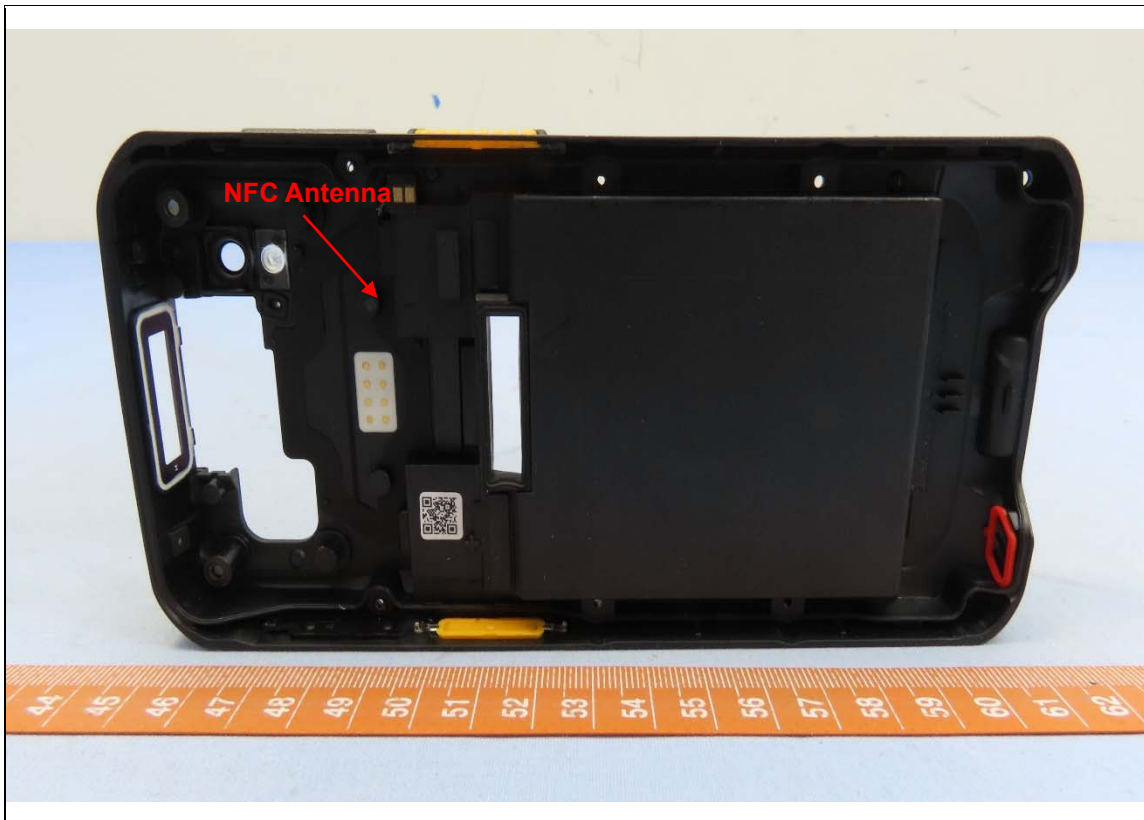

CONSTRUCTION PHOTOS OF EUT

Model: RS38WO

Brand: CIPHERLAB, Model: RS38WO with Reader 1, Brand: Zebra, Model: SE4770

Reader 1, Brand: Zebra, Model: SE4770

Brand: CIPHERLAB, Model: RS38WO with Reader 2, Brand: Zerbra, Model: SE4100

Reader 2, Brand: Zebra, Model: SE4100

Brand: CIPHERLAB, Model: RS38WO with Reader 3, Brand: Zebra, Model: SE5500

Reader 3, Brand: Zebra, Model: SE5500

BUREAU
VERITAS

2nd Battery

1st Battery

BUREAU
VERITAS