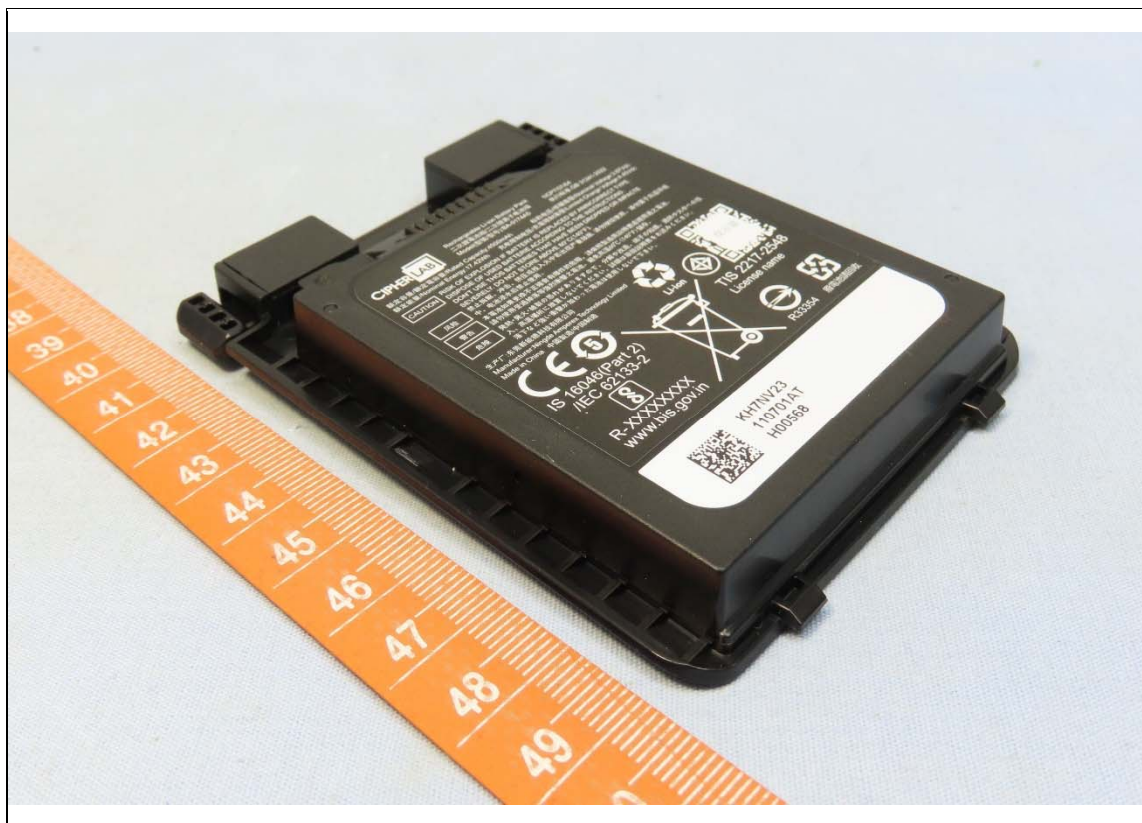

CONSTRUCTION PHOTOS OF EUT

Model: RS38WO

Brand: CIPHERLAB, Model: RS38WO with Reader 1, Brand: Zebra, Model: SE4770

Reader 1, Brand: Zebra, Model: SE4770

Brand: CIPHERLAB, Model: RS38WO with Reader 2, Brand: Zerbra, Model: SE4100

Reader 2, Brand: Zebra, Model: SE4100

Brand: CIPHERLAB, Model: RS38WO with Reader 3, Brand: Zebra, Model: SE5500

Reader 3, Brand: Zebra, Model: SE5500

BUREAU
VERITAS

2nd Battery

1st Battery

BUREAU
VERITAS