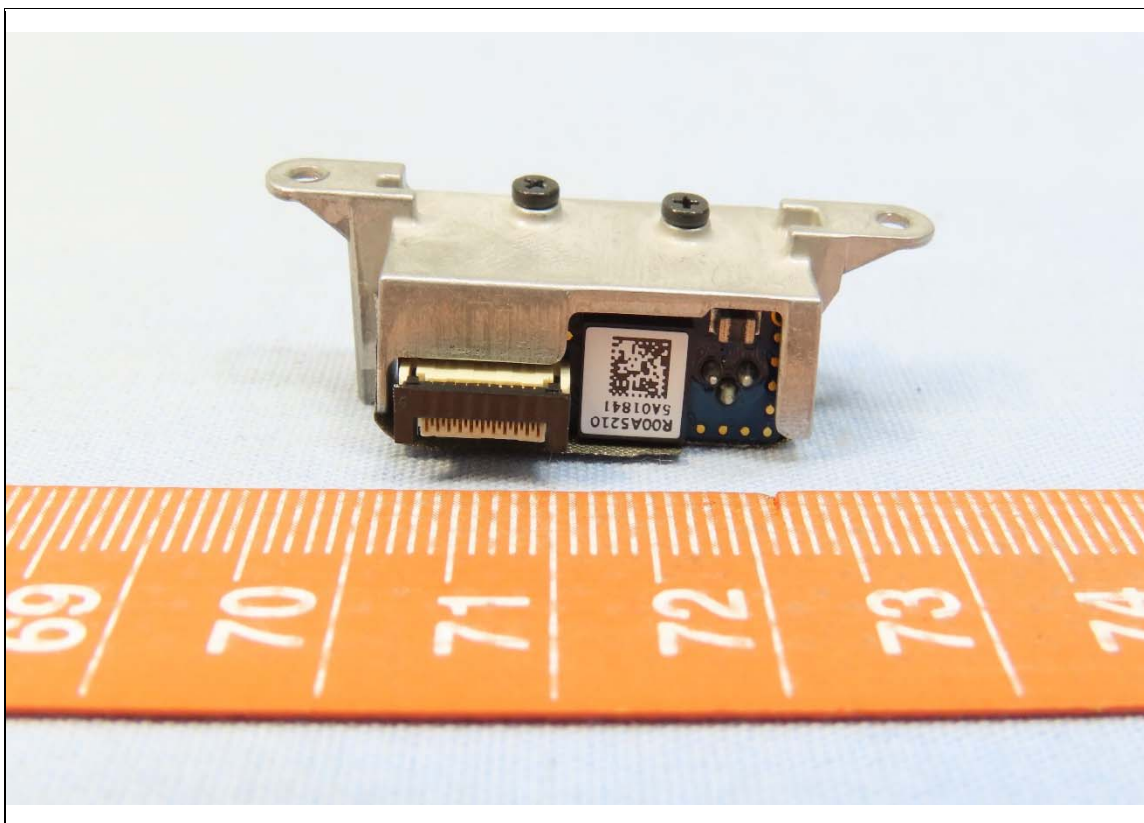

CONSTRUCTION PHOTOS OF EUT

Model: RS38

Brand: CIPHERLAB, Model: RS38 with Reader 1, Brand: Zebra, Model: SE4770

Reader 1, Brand: Zebra, Model: SE4770

Brand: CIPHERLAB, Model: RS38 with Reader 2, Brand: Zebra, Model: SE4100

Reader 2, Brand: Zebra, Model: SE4100

Brand: CIPHERLAB, Model: RS38 with Reader 3, Brand: Zebra, Model: SE5500

Reader 3, Brand: Zebra, Model: SE5500

Antenna	Support Band
Ant 0	GSM850, GSM1900, WCDMA II, WCDMA IV, WCDMA V LTE 2/4/5/12/13/14/17/25/26/66/71 5GNR 2/5/12/125/26/66/71
Ant 1	-
Ant 2	WLAN 2.4G/5G/6G/BT
Ant 4	WLAN 2.4G/5G/6G
Ant 5	LTE 38/41 5GNR 7/30/38/41/48/77/78
Ant 6	LTE 38/41 5GNR 7/30/38/41/48
Ant 7	LTE 2/4/25/66 5GNR 2/25/66/48/77/78
Ant 9	-