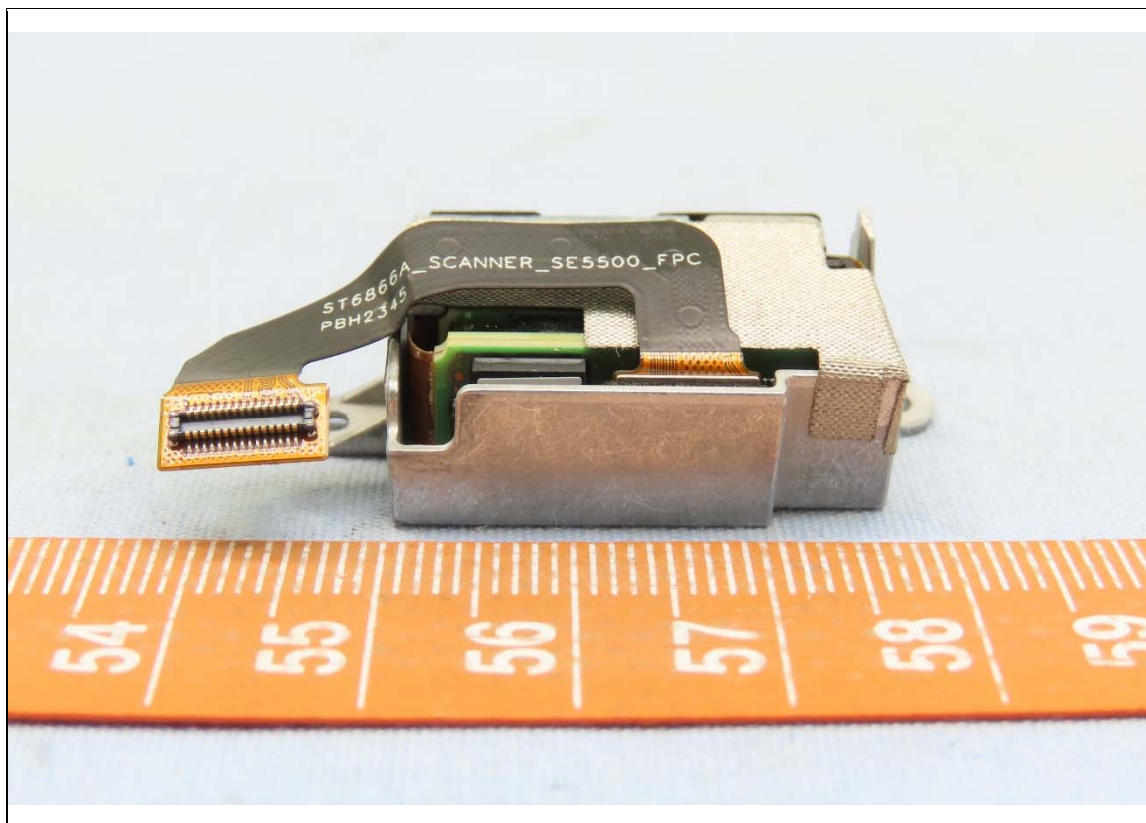

CONSTRUCTION PHOTOS OF EUT

Model: RS38

Brand: CIPHERLAB, Model: RS38 with Reader 1, Brand: Zebra, Model: SE4770

Reader 1, Brand: Zebra, Model: SE4770

Brand: CIPHERLAB, Model: RS38 with Reader 2, Brand: Zebra, Model: SE4100

Reader 2, Brand: Zebra, Model: SE4100

Brand: CIPHERLAB, Model: RS38 with Reader 3, Brand: Zebra, Model: SE5500

Reader 3, Brand: Zebra, Model: SE5500

Antenna	Support Band
Ant 0	GSM850, GSM1900, WCDMA II, WCDMA IV, WCDMA V LTE 2/4/5/12/13/14/17/25/26/66/71 5GNR 2/5/12/125/26/66/71
Ant 1	-
Ant 2	WLAN 2.4G/5G/6G/BT
Ant 4	WLAN 2.4G/5G/6G
Ant 5	LTE 38/41 5GNR 7/30/38/41/48/77/78
Ant 6	LTE 38/41 5GNR 7/30/38/41/48
Ant 7	LTE 2/4/25/66 5GNR 2/25/66/48/77/78
Ant 9	-