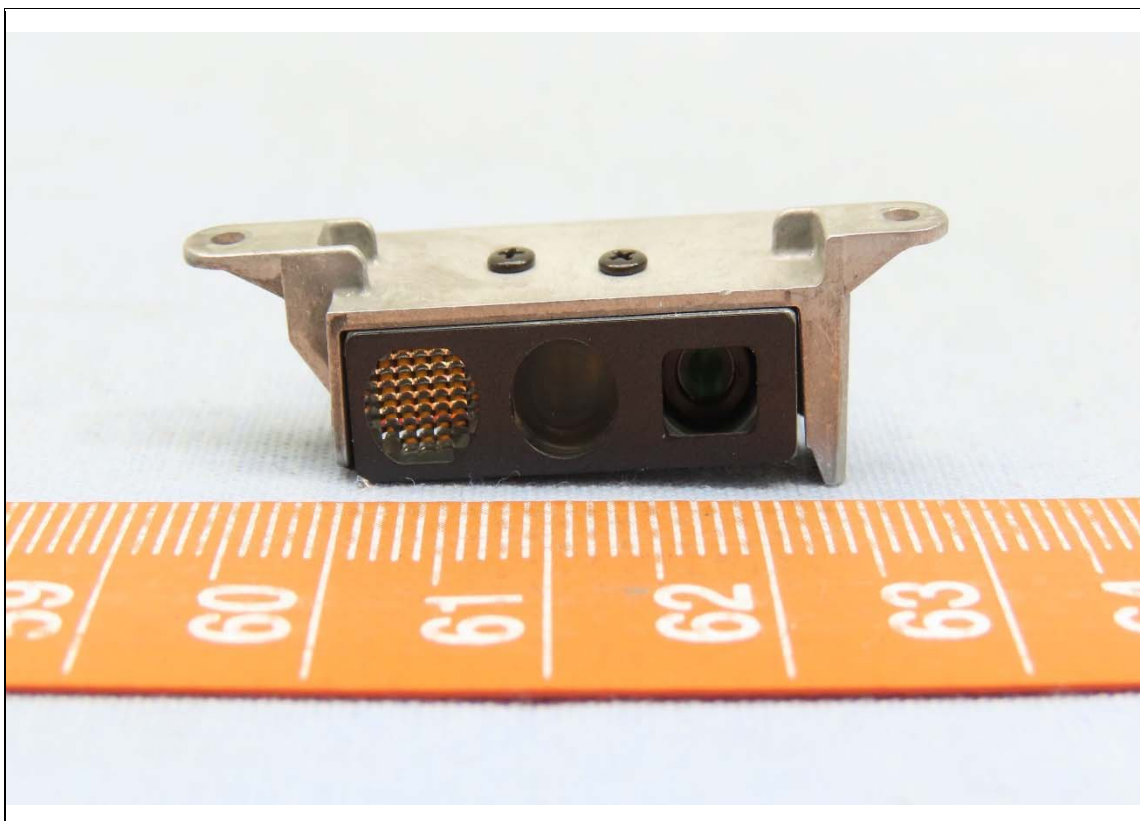

CONSTRUCTION PHOTOS OF EUT

Model: RS38

Brand: CIPHERLAB, Model: RS38 with Reader 1, Brand: Zebra, Model: SE4770

Reader 1, Brand: Zebra, Model: SE4770

Brand: CIPHERLAB, Model: RS38 with Reader 2, Brand: Zebra, Model: SE4100

Reader 2, Brand: Zebra, Model: SE4100

Brand: CIPHERLAB, Model: RS38 with Reader 3, Brand: Zebra, Model: SE5500

Reader 3, Brand: Zebra, Model: SE5500

Antenna	Support Band
Ant 0	GSM850, GSM1900, WCDMA II, WCDMA IV, WCDMA V LTE 2/4/5/12/13/14/17/25/26/66/71 5GNR 2/5/12/125/26/66/71
Ant 1	-
Ant 2	WLAN 2.4G/5G/6G/BT
Ant 4	WLAN 2.4G/5G/6G
Ant 5	LTE 38/41 5GNR 7/30/38/41/48/77/78
Ant 6	LTE 38/41 5GNR 7/30/38/41/48
Ant 7	LTE 2/4/25/66 5GNR 2/25/66/48/77/78
Ant 9	-