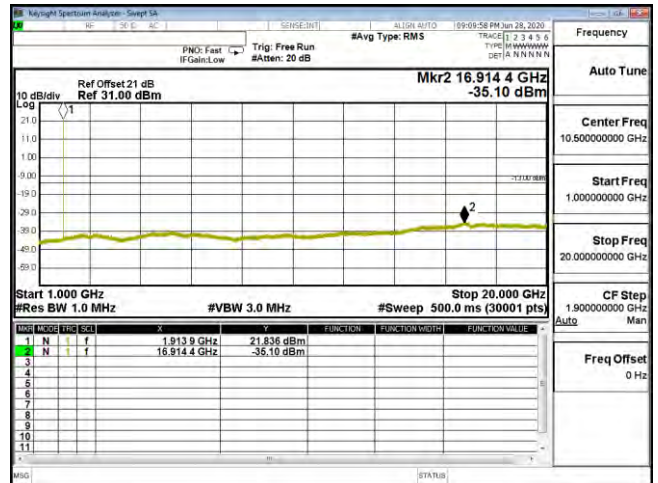

CSE B25 1.4M CH26683 16QAM(1,0) 1G-20G