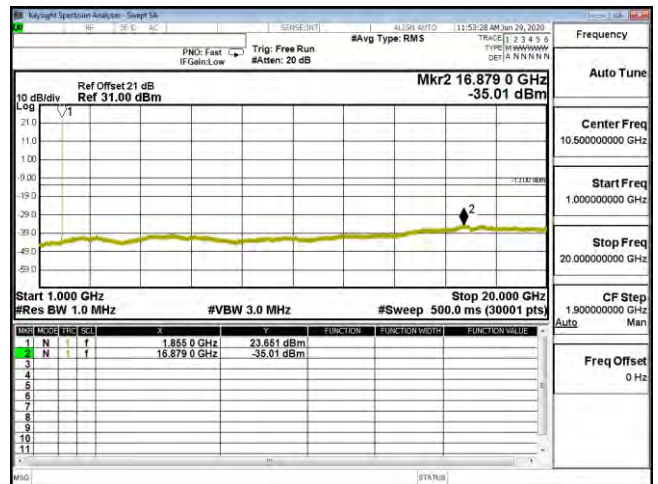

CSE B25 10M CH26090 64QAM(1,25) 1G-20G