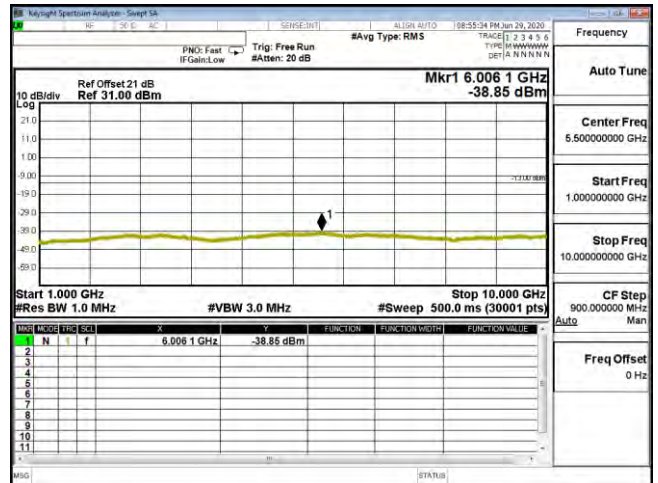

CSE B26 1.4M CH27033 16QAM(3,2) 1G-10G