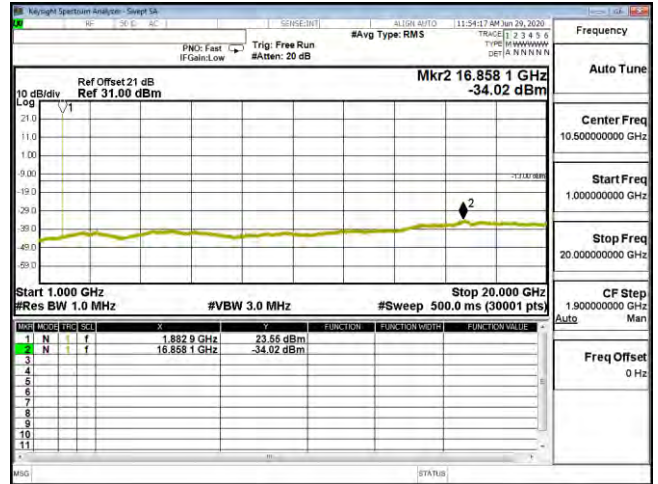

CSE B25 10M CH26090 16QAM(1,25) 30M-1G

CSE B25 10M CH26090 16QAM(1,25) 1G-20G

CSE B25 10M CH26090 64QAM(1,25) 30M-1G

CSE B25 10M CH26090 64QAM(1,25) 1G-20G

CSE B25 10M CH26365 QPSK(1,25) 30M-1G

CSE B25 10M CH26365 QPSK(1,25) 1G-20G