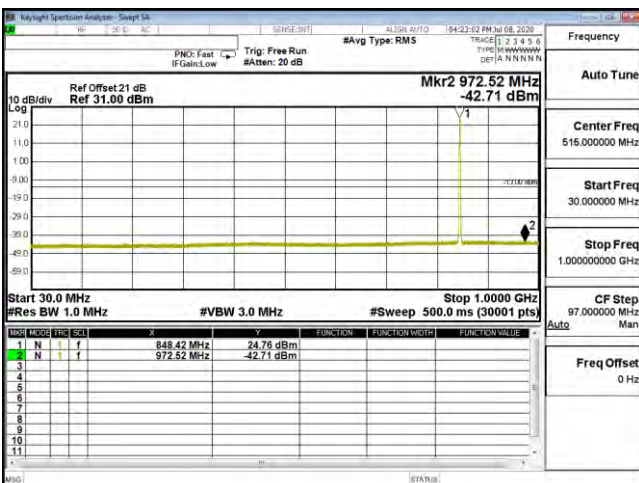

CSE B26 1.4M CH27033 QPSK(1,0) 30M-1G

CSE B26 1.4M CH27033 QPSK(1,0) 1G-10G

CSE B26 1.4M CH27033 16QAM(3,2) 30M-1G

CSE B26 1.4M CH27033 16QAM(3,2) 1G-10G

CSE B26 1.4M CH27033 64QAM(1,2) 30M-1G

CSE B26 1.4M CH27033 64QAM(1,2) 1G-10G