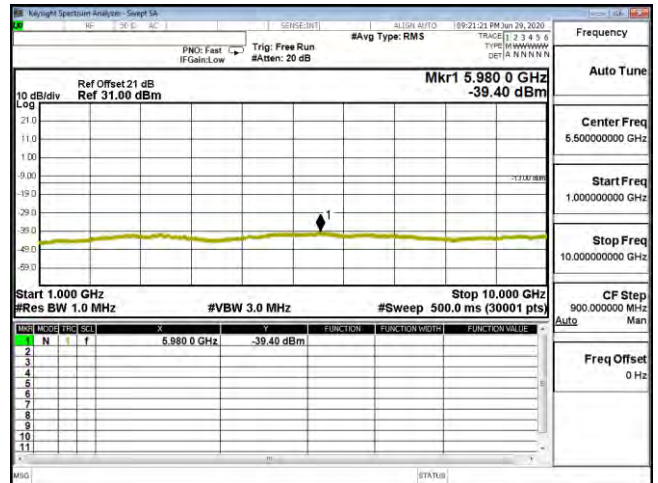

CSE B26 10M CH26840 16QAM(1,0) 1G-10G