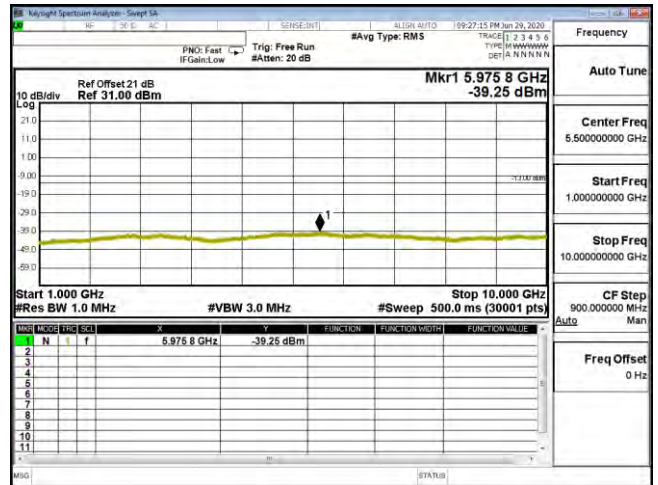

CSE B26 10M CH26990 16QAM(1,25) 1G-10G