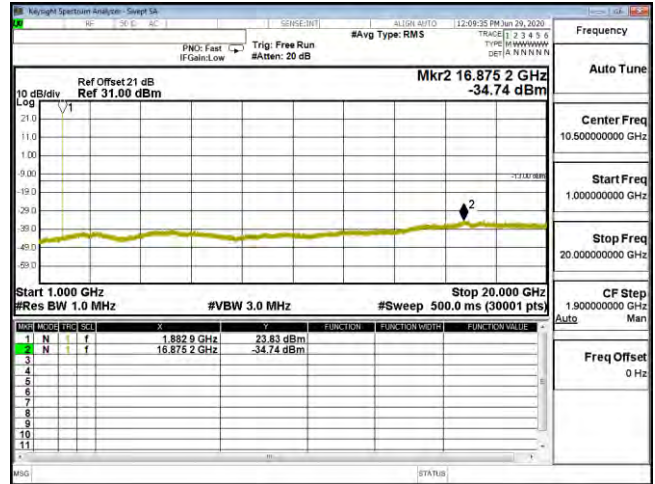

CSE B25 15M CH26115 16QAM(1,37) 30M-1G

CSE B25 15M CH26115 16QAM(1,37) 1G-20G

CSE B25 15M CH26115 64QAM(1,37) 30M-1G

CSE B25 15M CH26115 64QAM(1,37) 1G-20G

CSE B25 15M CH26365 QPSK(1,37) 30M-1G

CSE B25 15M CH26365 QPSK(1,37) 1G-20G