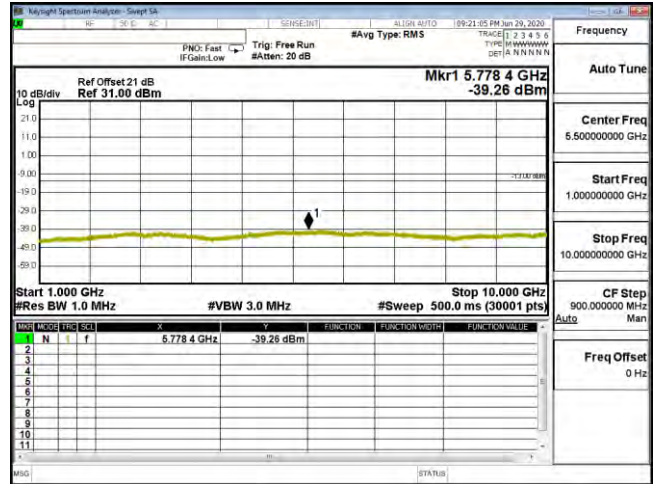

CSE B26 10M CH26840 QPSK(1,25) 1G-10G