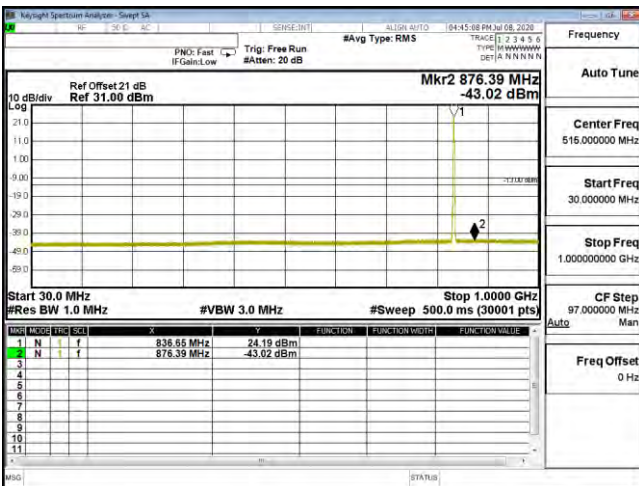

CSE B26 5M CH26915 QPSK(1,12) 30M-1G

CSE B26 5M CH26915 QPSK(1,12) 1G-10G

CSE B26 5M CH26915 16QAM(1,0) 30M-1G

CSE B26 5M CH26915 16QAM(1,0) 1G-10G

CSE B26 5M CH26915 64QAM(1,12) 30M-1G

CSE B26 5M CH26915 64QAM(1,12) 1G-10G