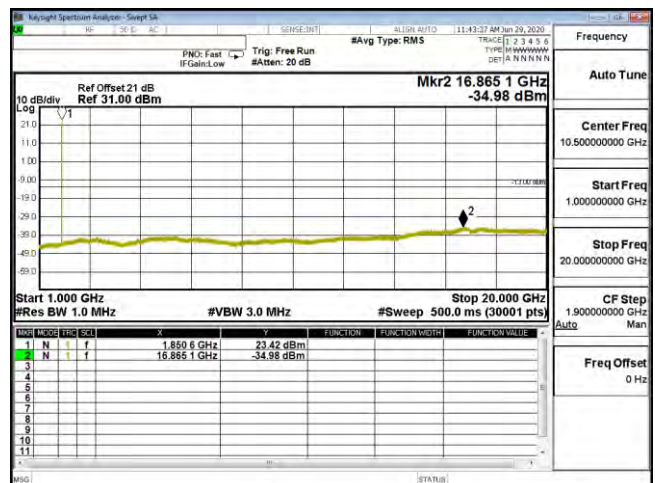

CSE B25 5M CH26065 64QAM(1,0) 1G-20G