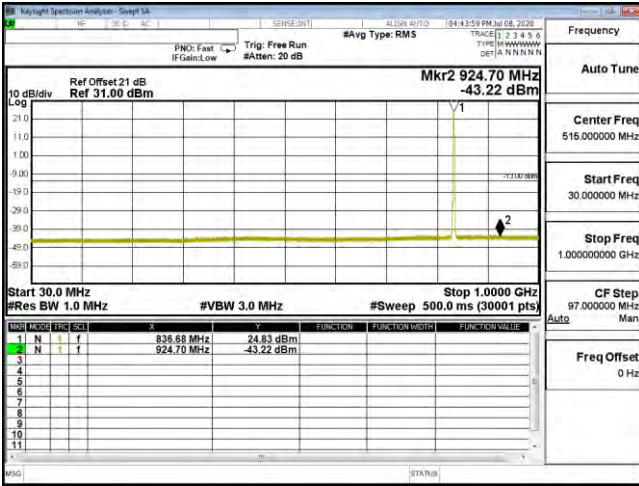

CSE B26 5M CH26815 QPSK(1,12) 30M-1G

CSE B26 5M CH26815 QPSK(1,12) 1G-10G

CSE B26 5M CH26815 16QAM(1,12) 30M-1G

CSE B26 5M CH26815 16QAM(1,12) 1G-10G

CSE B26 5M CH26815 64QAM(1,12) 30M-1G

CSE B26 5M CH26815 64QAM(1,12) 1G-10G