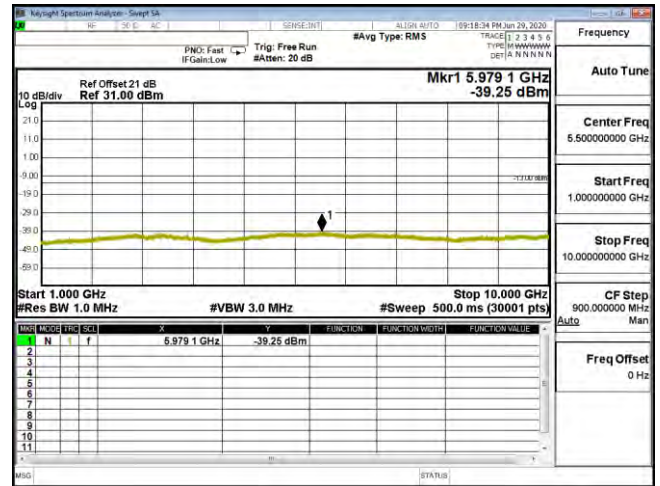

CSE B26 5M CH27015 QPSK(1,0) 1G-10G