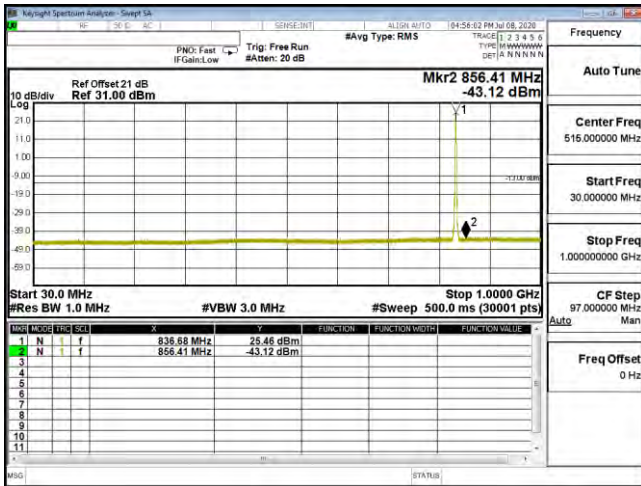

CSE B26 10M CH26840 QPSK(1,25) 30M-1G

CSE B26 10M CH26840 QPSK(1,25) 1G-10G

CSE B26 10M CH26840 16QAM(1,0) 30M-1G

CSE B26 10M CH26840 16QAM(1,0) 1G-10G

CSE B26 10M CH26840 64QAM(1,49) 30M-1G

CSE B26 10M CH26840 64QAM(1,49) 1G-10G