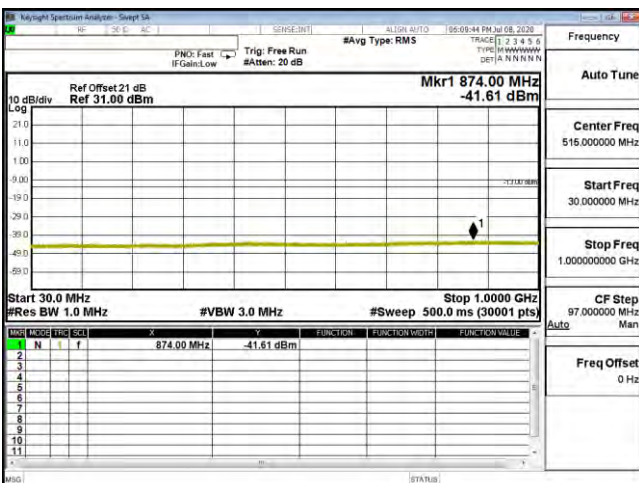

CSE B25 10M CH26365 64QAM(1,49) 30M-1G