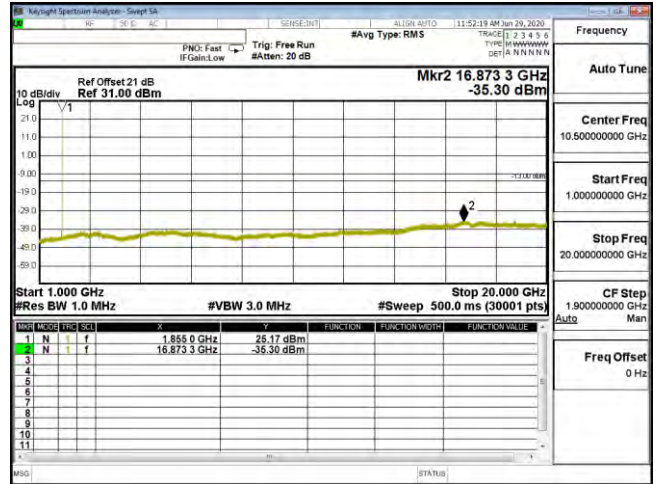

CSE B25 5M CH26665 16QAM(1,12) 30M-1G

CSE B25 5M CH26665 16QAM(1,12) 1G-20G

CSE B25 5M CH26665 64QAM(1,12) 30M-1G

CSE B25 5M CH26665 64QAM(1,12) 1G-20G

CSE B25 10M CH26090 QPSK(1,25) 30M-1G

CSE B25 10M CH26090 QPSK(1,25) 1G-20G