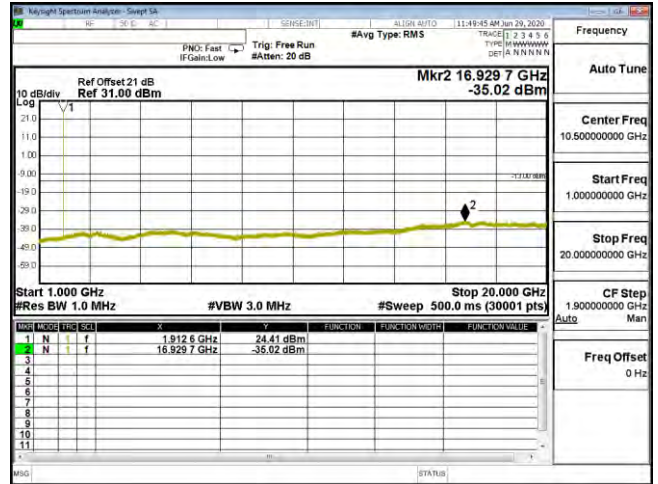

CSE B25 5M CH26365 16QAM(1,12) 30M-1G

CSE B25 5M CH26365 16QAM(1,12) 1G-20G

CSE B25 5M CH26365 64QAM(1,12) 30M-1G

CSE B25 5M CH26365 64QAM(1,12) 1G-20G

CSE B25 5M CH26665 QPSK(1,12) 30M-1G

CSE B25 5M CH26665 QPSK(1,12) 1G-20G