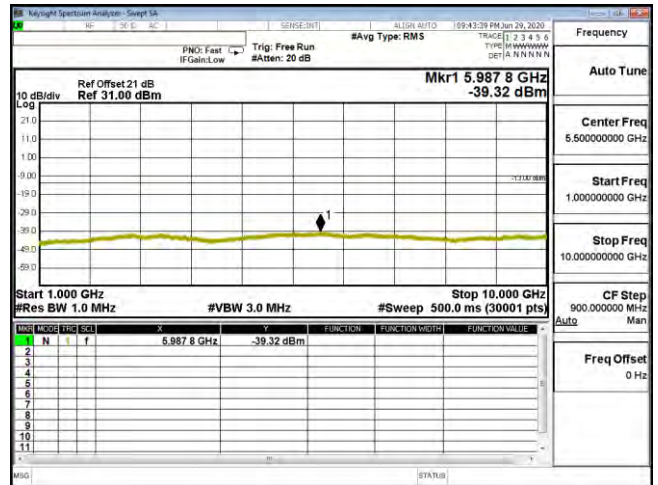

CSE B26 15M CH26915 16QAM(1,0) 1G-10G