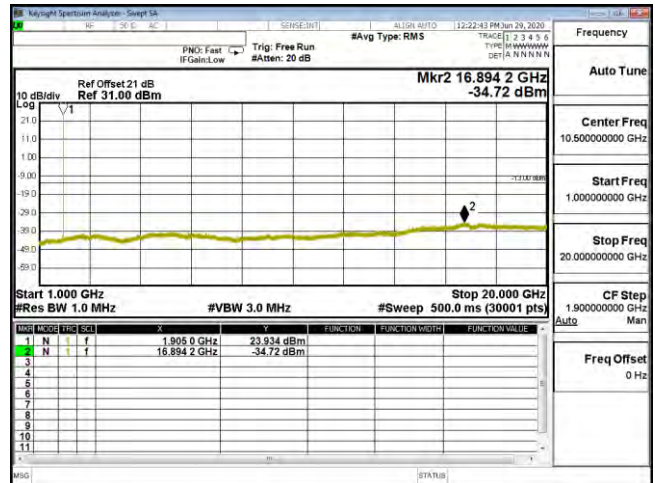

CSE B25 20M CH26590 16QAM(1,50) 30M-1G

CSE B25 20M CH26590 16QAM(1,50) 1G-20G

CSE B25 20M CH26590 64QAM(1,50) 30M-1G

CSE B25 20M CH26590 64QAM(1,50) 1G-20G

Product	Mobile Computer		
Test Mode	Spurious Emission (Conducted)		
Date of Test	2020/07/15	Test Site	CTR
Test Condition	LTE-Band 26	Test Range	30MHz~10GHz