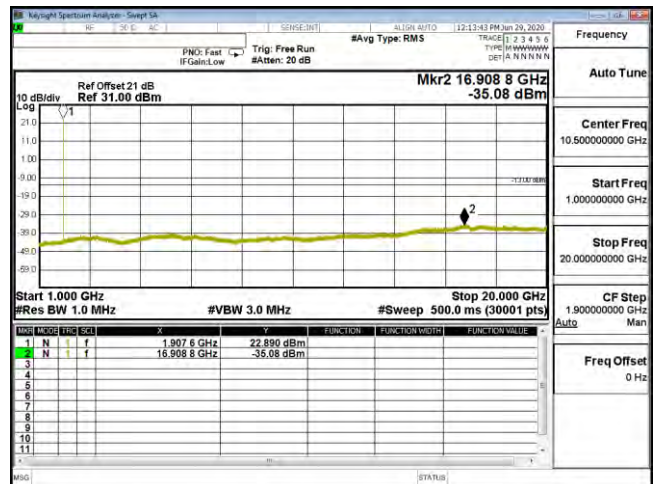

CSE B25 15M CH26615 64QAM(1,37) 1G-20G