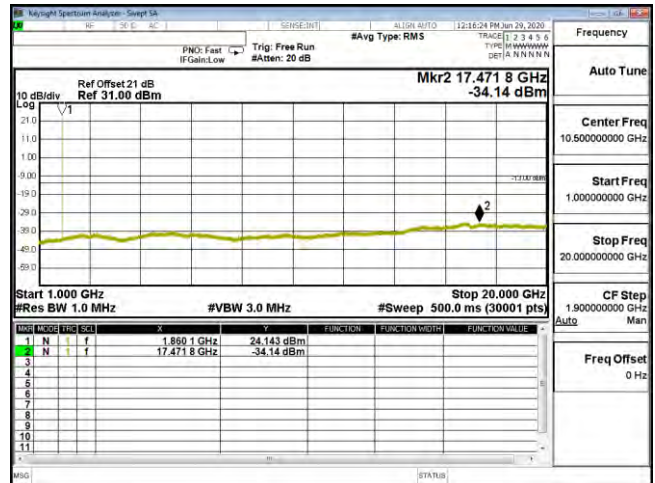

CSE B25 20M CH26140 16QAM(1,50) 1G-20G