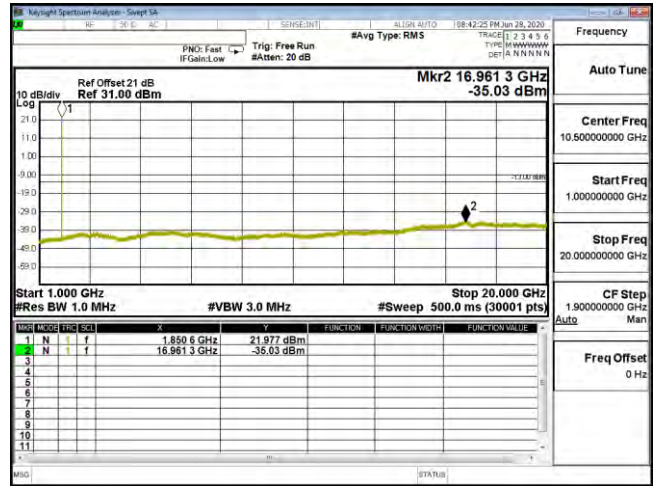

Product	Mobile Computer		
Test Mode	Spurious Emission (Conducted)		
Date of Test	2020/07/15	Test Site	CTR
Test Condition	LTE-Band 25	Test Range	30MHz~20GHz

CSE B25 1.4M CH26047 QPSK(1,0) 30M-1G

CSE B25 1.4M CH26047 QPSK(1,0) 1G-20G