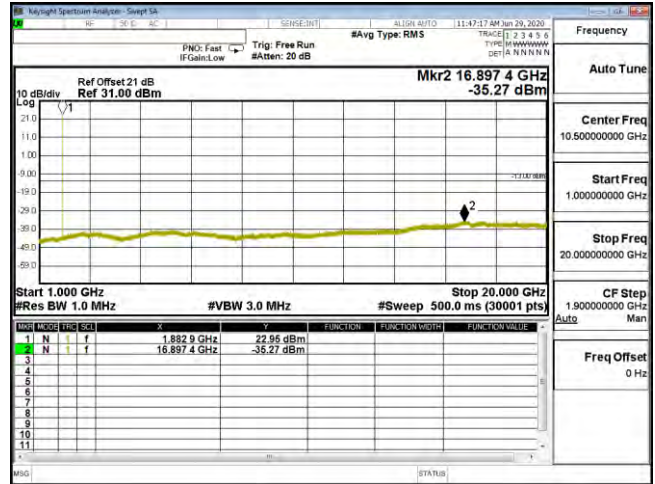

CSE B25 5M CH26065 16QAM(1,12) 30M-1G

CSE B25 5M CH26065 16QAM(1,12) 1G-20G

CSE B25 5M CH26065 64QAM(1,0) 30M-1G

CSE B25 5M CH26065 64QAM(1,0) 1G-20G

CSE B25 5M CH26365 QPSK(1,12) 30M-1G

CSE B25 5M CH26365 QPSK(1,12) 1G-20G