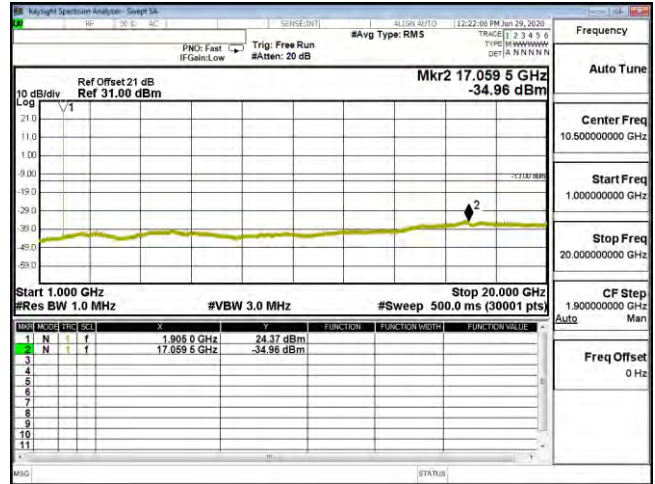

CSE B25 20M CH26590 QPSK(1,50) 1G-20G