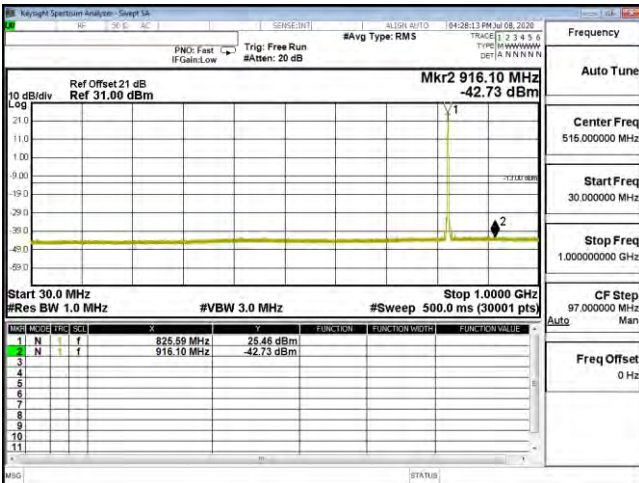

CSE B26 3M CH26805 16QAM(1,7) 30M-1G