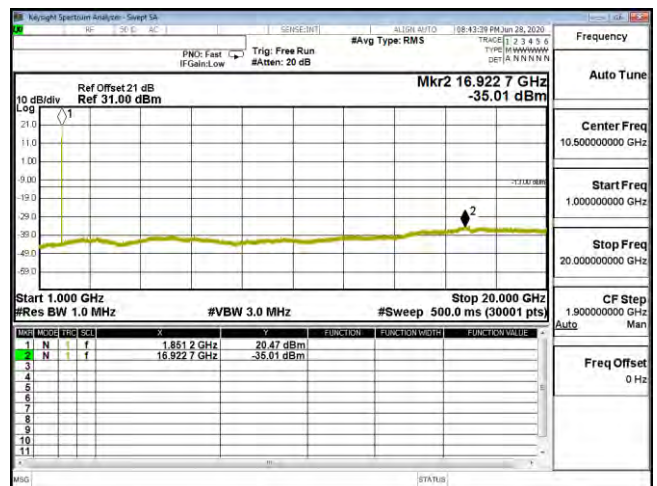

CSE B25 1.4M CH26047 64QAM(3,3) 1G-20G