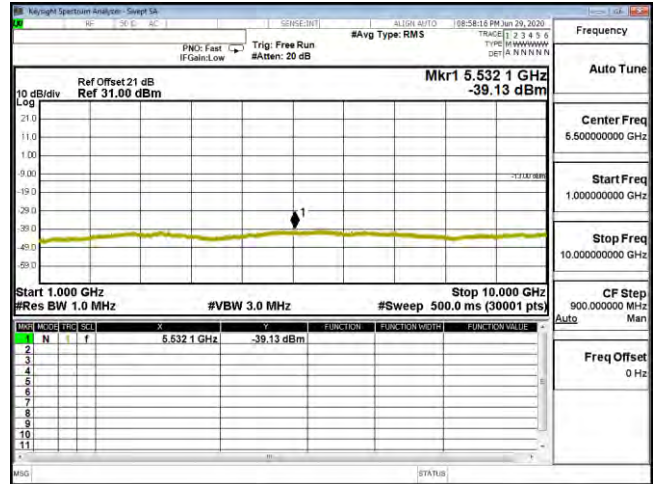

CSE B26 3M CH26805 QPSK(1,7) 1G-10G