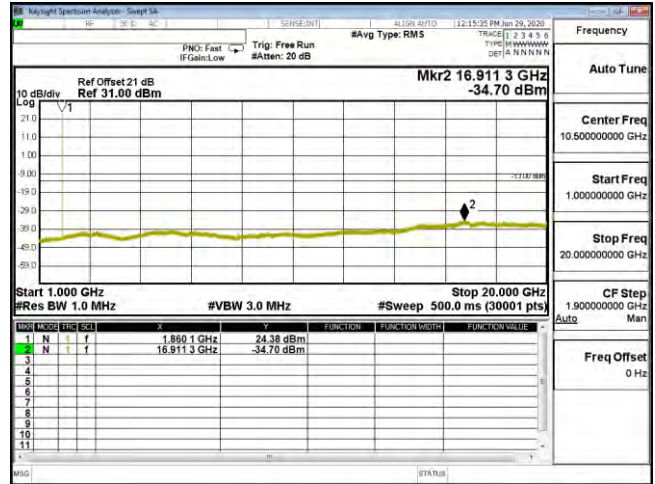

CSE B25 15M CH26615 16QAM(1,37) 30M-1G

CSE B25 15M CH26615 16QAM(1,37) 1G-20G

CSE B25 15M CH26615 64QAM(1,37) 30M-1G

CSE B25 15M CH26615 64QAM(1,37) 1G-20G

CSE B25 20M CH26140 QPSK(1,50) 30M-1G

CSE B25 20M CH26140 QPSK(1,50) 1G-20G