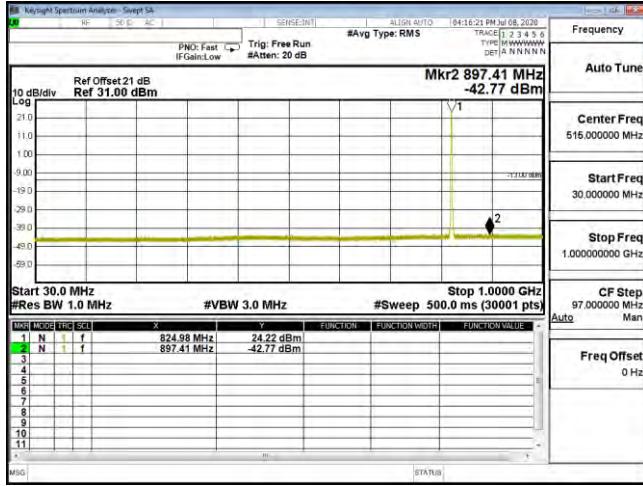

CSE B25 20M CH26590 16QAM(1,50) 30M-1G

CSE B25 20M CH26590 16QAM(1,50) 1G-20G

CSE B25 20M CH26590 64QAM(1,50) 30M-1G

CSE B25 20M CH26590 64QAM(1,50) 1G-20G

Product	Mobile Computer		
Test Mode	Spurious Emission (Conducted)		
Date of Test	2020/07/15	Test Site	CTR
Test Condition	LTE-Band 26	Test Range	30MHz~10GHz