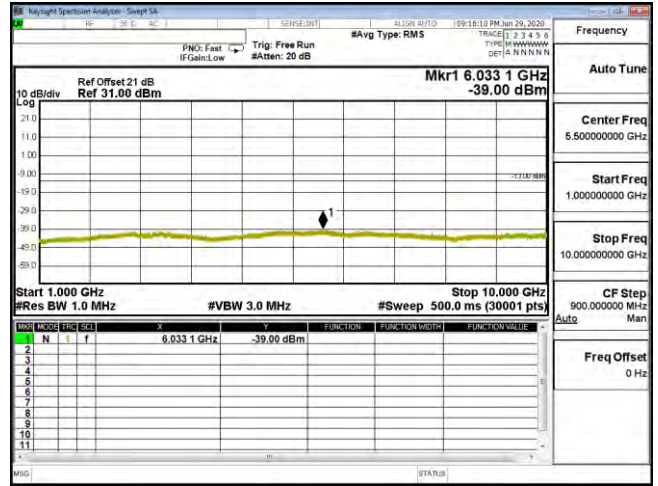

CSE B26 5M CH26915 QPSK(1,12) 1G-10G