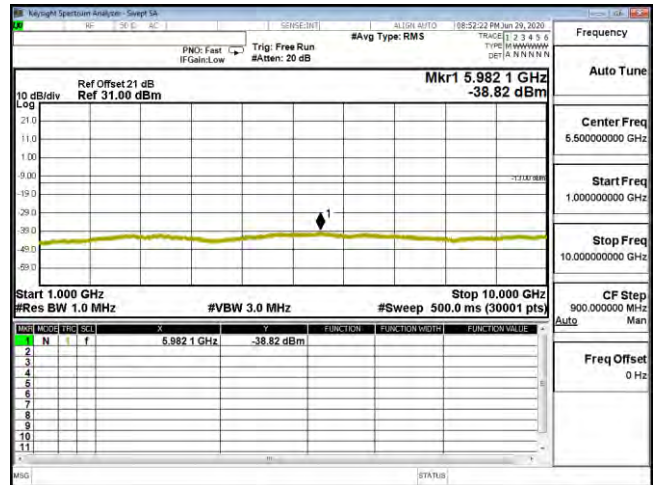

CSE B26 1.4M CH26915 16QAM(3,2) 1G-10G