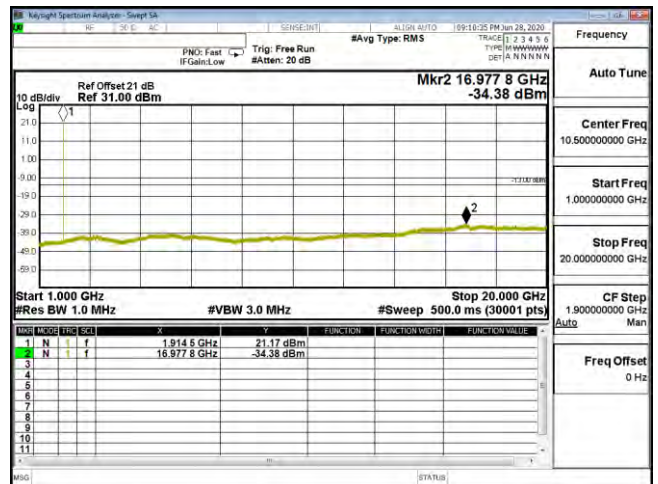

CSE B25 1.4M CH26683 64QAM(1,2) 1G-20G