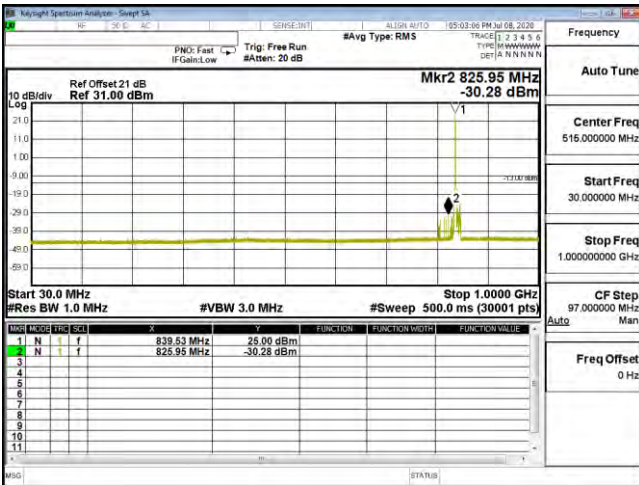

CSE B26 10M CH26990 16QAM(1,25) 30M-1G