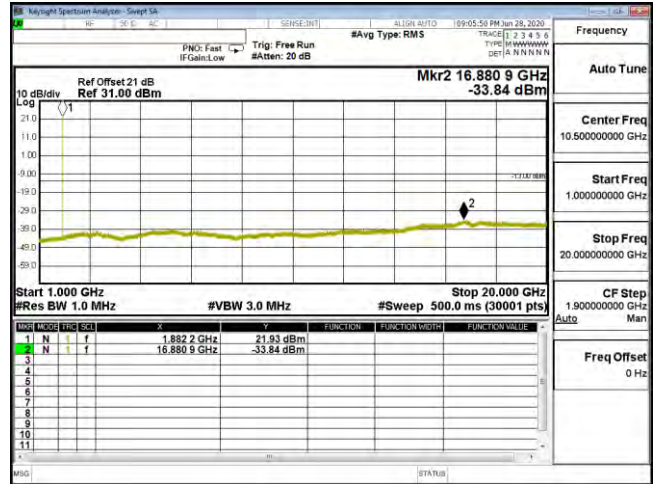

Product	Mobile Computer		
Test Mode	Spurious Emission (Conducted)		
Date of Test	2020/07/15	Test Site	CTR
Test Condition	LTE-Band 25	Test Range	30MHz~20GHz

CSE B25 1.4M CH26047 QPSK(1,0) 30M-1G

CSE B25 1.4M CH26047 QPSK(1,0) 1G-20G

CSE B25 1.4M CH26047 16QAM(1,2) 30M-1G

CSE B25 1.4M CH26047 16QAM(1,2) 1G-20G

CSE B25 1.4M CH26047 64QAM(3,3) 30M-1G

CSE B25 1.4M CH26047 64QAM(3,3) 1G-20G

CSE B25 1.4M CH26365 QPSK(3,0) 30M-1G

CSE B25 1.4M CH26365 QPSK(3,0) 1G-20G