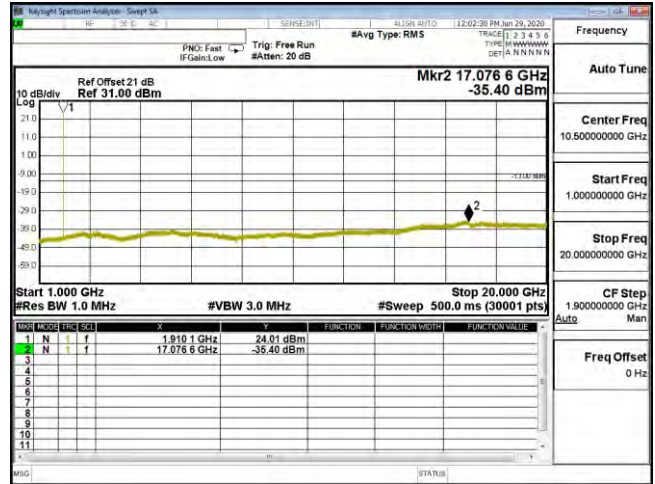

CSE B25 10M CH26365 16QAM(1,25) 30M-1G

CSE B25 10M CH26365 16QAM(1,25) 1G-20G

CSE B25 10M CH26365 64QAM(1,49) 30M-1G

CSE B25 10M CH26365 64QAM(1,49) 1G-20G

CSE B25 10M CH26640 QPSK(1,25) 30M-1G

CSE B25 10M CH26640 QPSK(1,25) 1G-20G