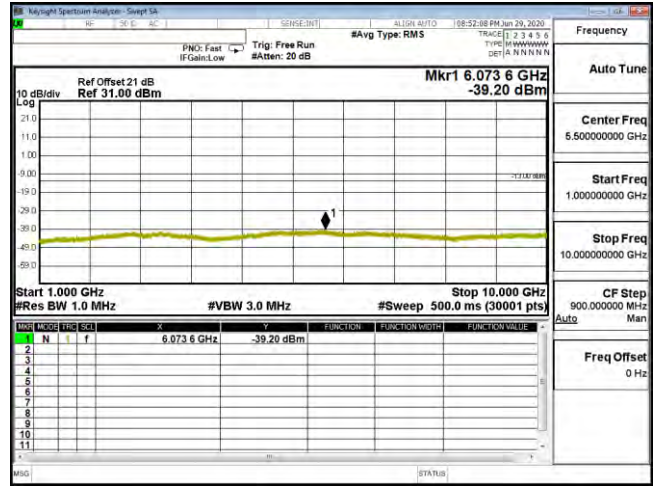

CSE B26 1.4M CH26915 QPSK(1,2) 1G-10G