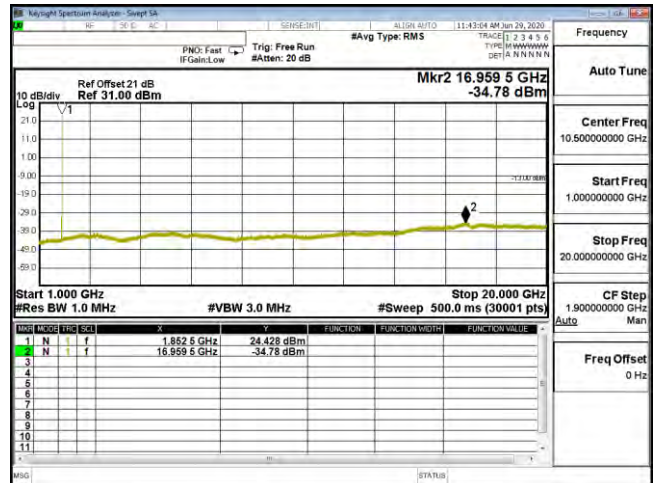

CSE B25 5M CH26065 16QAM(1,12) 1G-20G