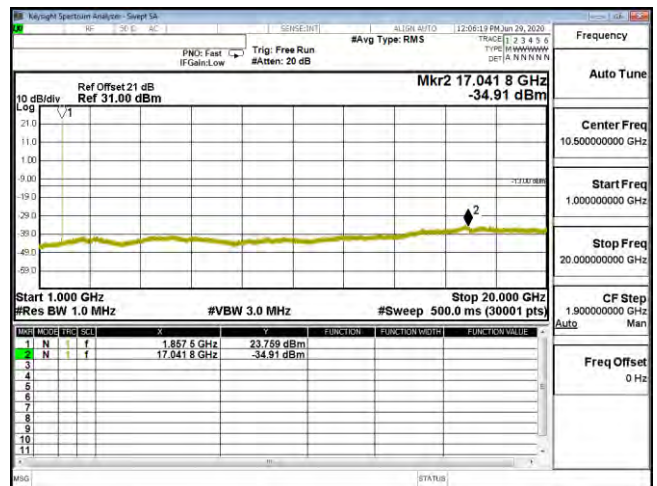

CSE B25 15M CH26115 16QAM(1,37) 1G-20G