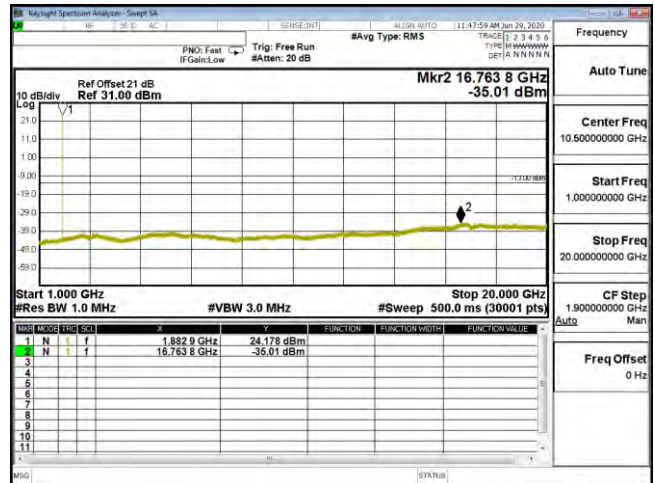

CSE B25 5M CH26365 16QAM(1,12) 1G-20G