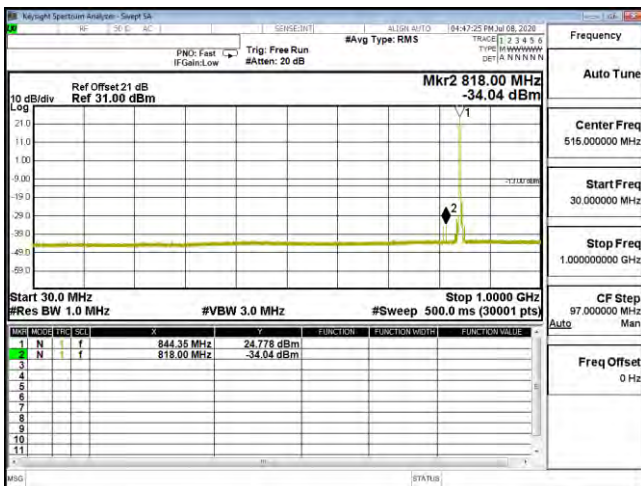

CSE B26 5M CH27015 16QAM(1,0) 30M-1G