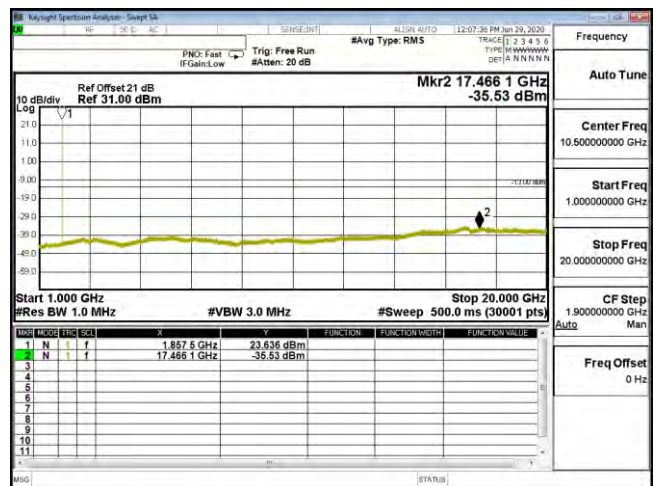

CSE B25 15M CH26115 64QAM(1,37) 1G-20G