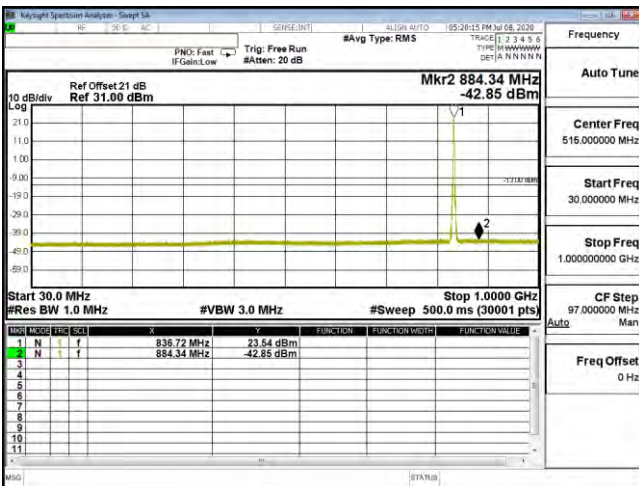

CSE B26 15M CH26915 QPSK(1,37) 30M-1G

CSE B26 15M CH26915 QPSK(1,37) 1G-10G

CSE B26 15M CH26915 16QAM(1,0) 30M-1G

CSE B26 15M CH26915 16QAM(1,0) 1G-10G

CSE B26 15M CH26915 64QAM(1,37) 30M-1G

CSE B26 15M CH26915 64QAM(1,37) 1G-10G