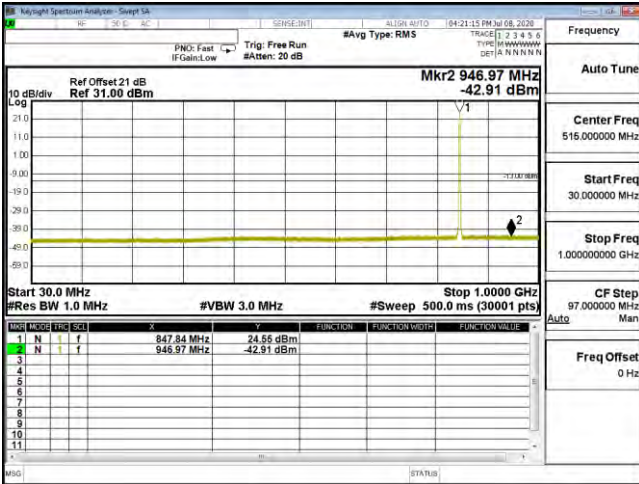

CSE B26 1.4M CH26915 QPSK(1,2) 30M-1G

CSE B26 1.4M CH26915 QPSK(1,2) 1G-10G

CSE B26 1.4M CH26915 16QAM(3,2) 30M-1G

CSE B26 1.4M CH26915 16QAM(3,2) 1G-10G

CSE B26 1.4M CH26915 64QAM(1,2) 30M-1G

CSE B26 1.4M CH26915 64QAM(1,2) 1G-10G