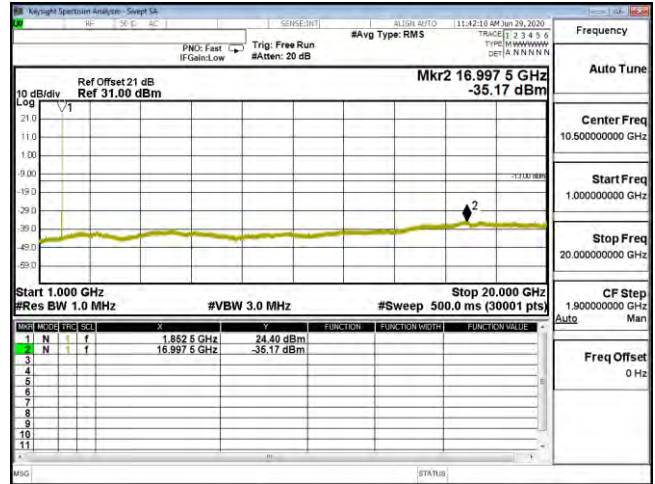

CSE B25 3M CH26675 16QAM(1,0) 30M-1G

CSE B25 3M CH26675 16QAM(1,0) 1G-20G

CSE B25 3M CH26675 64QAM(1,7) 30M-1G

CSE B25 3M CH26675 64QAM(1,7) 1G-20G

CSE B25 5M CH26065 QPSK(1,12) 30M-1G

CSE B25 5M CH26065 QPSK(1,12) 1G-20G