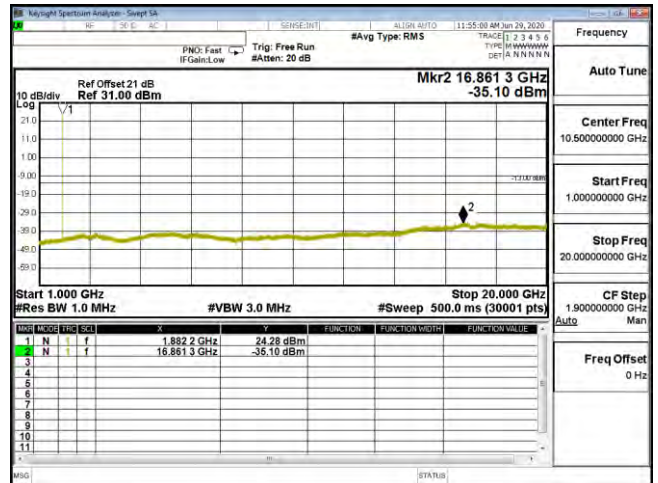

CSE B25 10M CH26365 16QAM(1,25) 1G-20G