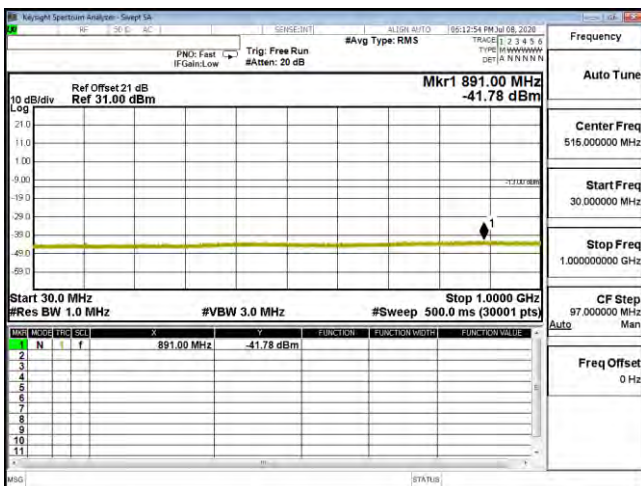

CSE B25 15M CH26115 64QAM(1,37) 30M-1G