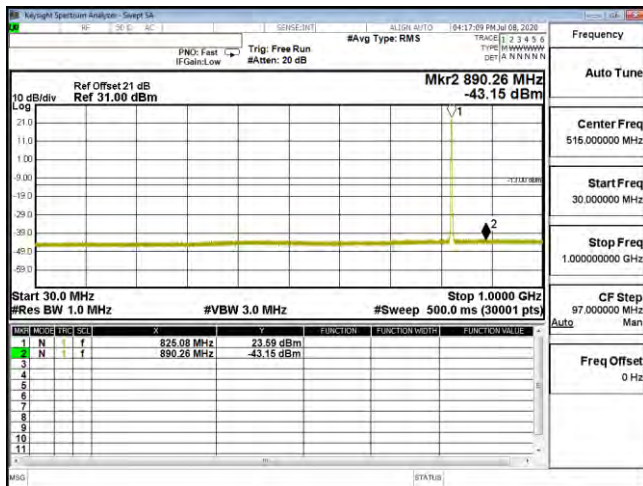

CSE B26 1.4M CH26797 QPSK(3,3) 30M-1G

CSE B26 1.4M CH26797 QPSK(3,3) 1G-10G

CSE B26 1.4M CH26797 16QAM(1,2) 30M-1G

CSE B26 1.4M CH26797 16QAM(1,2) 1G-10G

CSE B26 1.4M CH26797 64QAM(3,2) 30M-1G

CSE B26 1.4M CH26797 64QAM(3,2) 1G-10G