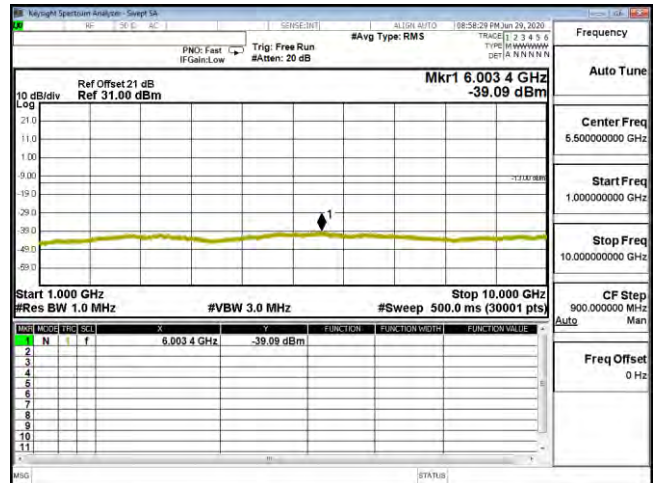

CSE B26 3M CH26805 16QAM(1,7) 1G-10G