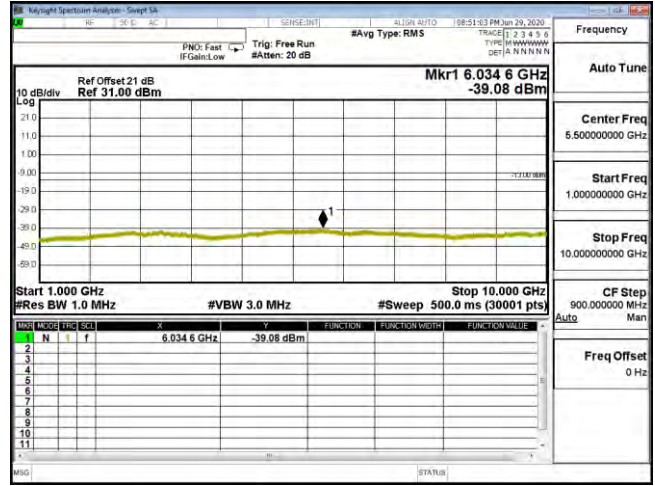

CSE B26 1.4M CH26797 QPSK(3,3) 1G-10G