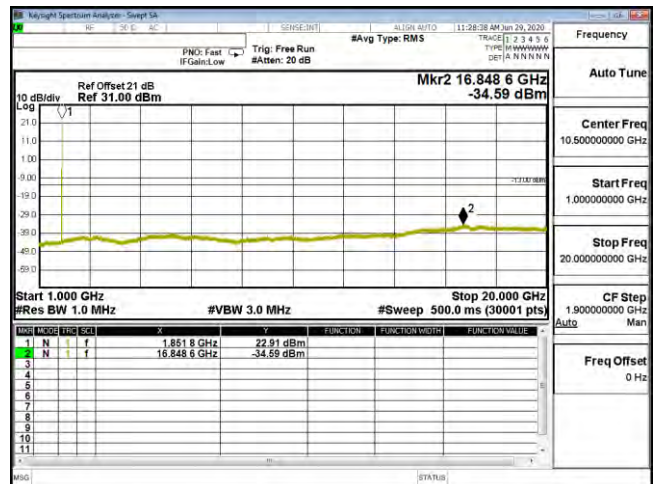

CSE B25 3M CH26055 64QAM(1,7) 1G-20G