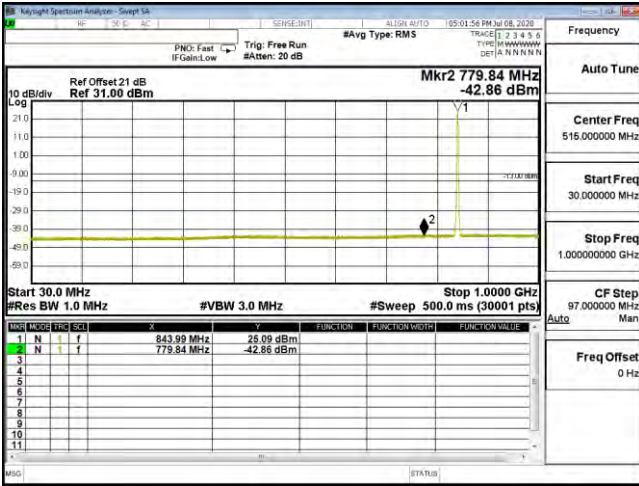

CSE B26 10M CH26915 QPSK(1,25) 30M-1G

CSE B26 10M CH26915 QPSK(1,25) 1G-10G

CSE B26 10M CH26915 16QAM(1,0) 30M-1G

CSE B26 10M CH26915 16QAM(1,0) 1G-10G

CSE B26 10M CH26915 64QAM(1,49) 30M-1G

CSE B26 10M CH26915 64QAM(1,49) 1G-10G