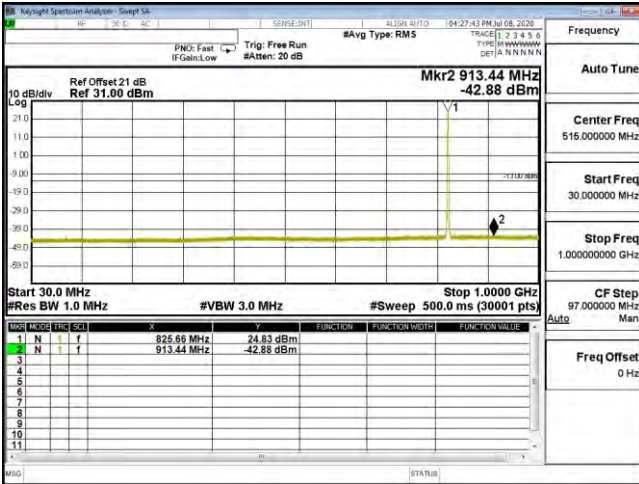

CSE B26 1.4M CH27033 QPSK(1,0) 30M-1G

CSE B26 1.4M CH27033 QPSK(1,0) 1G-10G

CSE B26 1.4M CH27033 16QAM(3,2) 30M-1G

CSE B26 1.4M CH27033 16QAM(3,2) 1G-10G

CSE B26 1.4M CH27033 64QAM(1,2) 30M-1G

CSE B26 1.4M CH27033 64QAM(1,2) 1G-10G