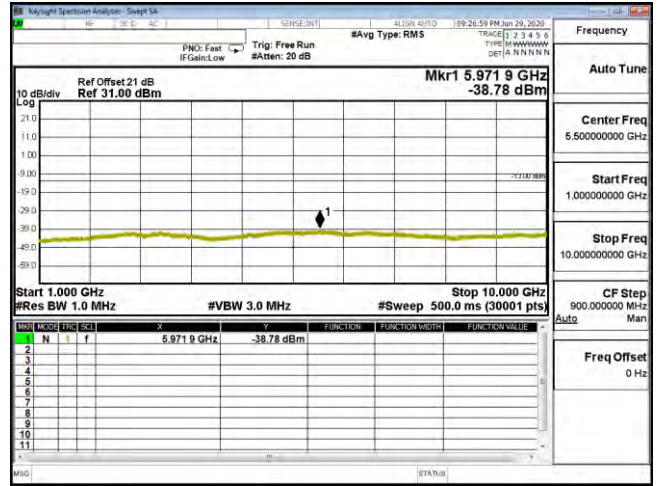

CSE B26 10M CH26990 QPSK(1,25) 1G-10G