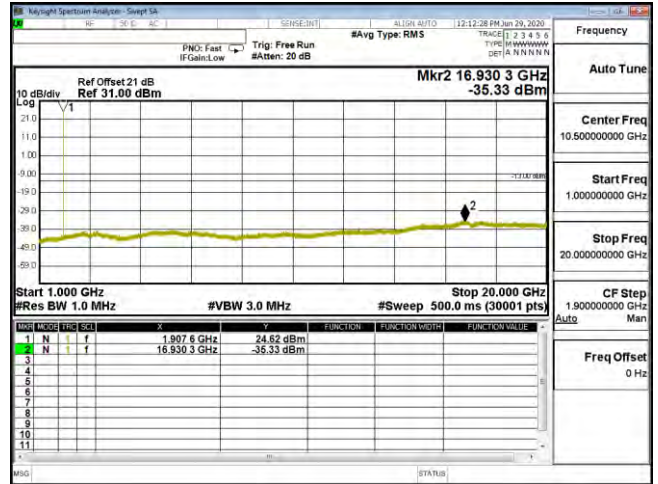

CSE B25 15M CH26365 16QAM(1,0) 30M-1G

CSE B25 15M CH26365 16QAM(1,0) 1G-20G

CSE B25 15M CH26365 64QAM(1,37) 30M-1G

CSE B25 15M CH26365 64QAM(1,37) 1G-20G

CSE B25 15M CH26615 QPSK(1,37) 30M-1G

CSE B25 15M CH26615 QPSK(1,37) 1G-20G