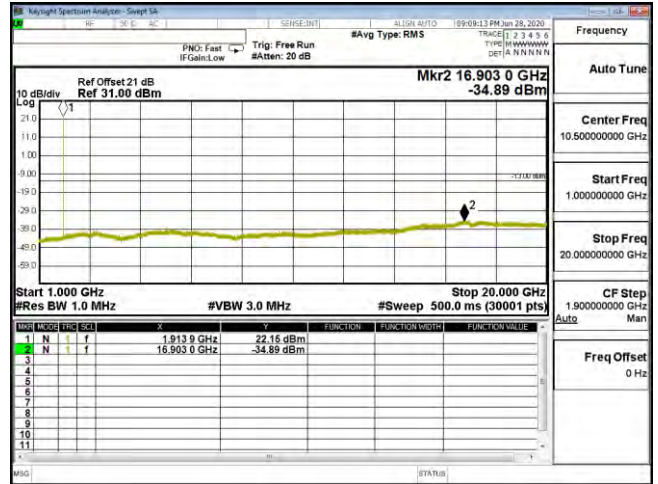

CSE B25 1.4M CH26365 16QAM(3,3) 30M-1G

CSE B25 1.4M CH26365 16QAM(3,3) 1G-20G

CSE B25 1.4M CH26365 64QAM(3,2) 30M-1G

CSE B25 1.4M CH26365 64QAM(3,2) 1G-20G

CSE B25 1.4M CH26683 QPSK(1,0) 30M-1G

CSE B25 1.4M CH26683 QPSK(1,0) 1G-20G