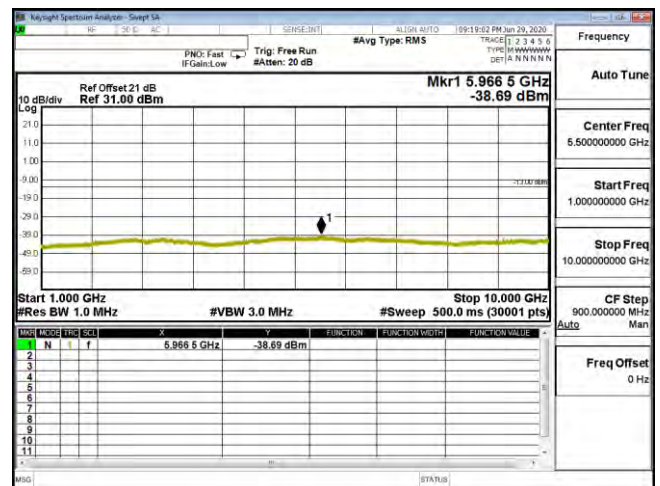

CSE B26 5M CH27015 QPSK(1,0) 30M-1G

CSE B26 5M CH27015 QPSK(1,0) 1G-10G

CSE B26 5M CH27015 16QAM(1,0) 30M-1G

CSE B26 5M CH27015 16QAM(1,0) 1G-10G

CSE B26 5M CH27015 64QAM(1,12) 30M-1G

CSE B26 5M CH27015 64QAM(1,12) 1G-10G