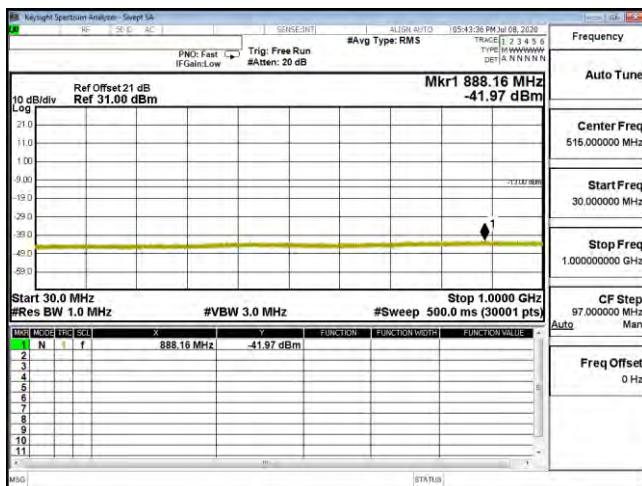

CSE B25 1.4M CH26047 64QAM(3,3) 30M-1G