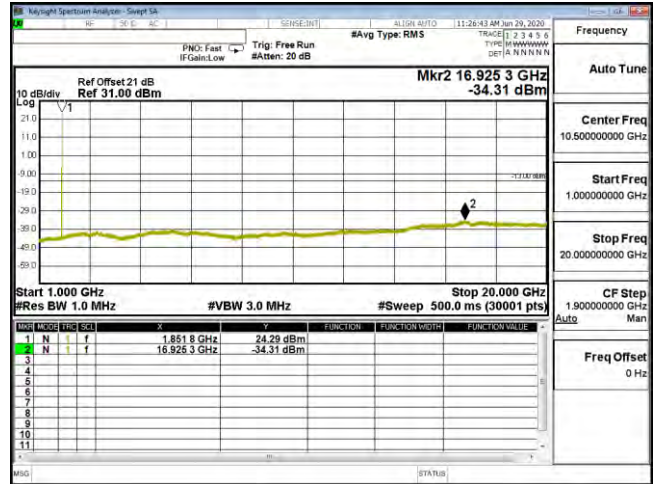

CSE B25 1.4M CH26683 16QAM(1,0) 30M-1G

CSE B25 1.4M CH26683 16QAM(1,0) 1G-20G

CSE B25 1.4M CH26683 64QAM(1,2) 30M-1G

CSE B25 1.4M CH26683 64QAM(1,2) 1G-20G

CSE B25 3M CH26055 QPSK(1,7) 30M-1G

CSE B25 3M CH26055 QPSK(1,7) 1G-20G