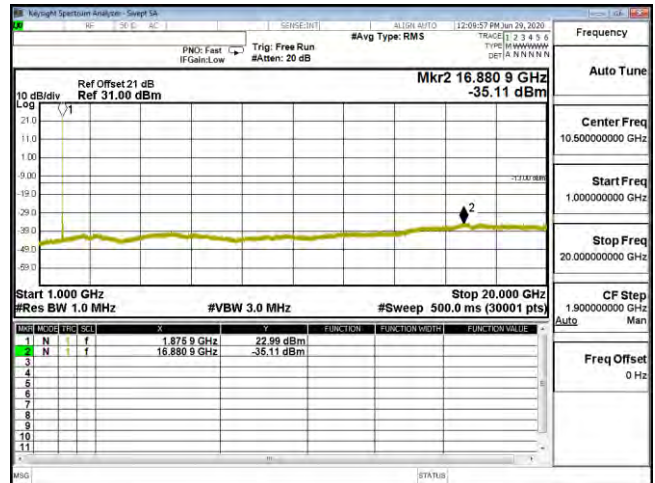

CSE B25 15M CH26365 16QAM(1,0) 1G-20G