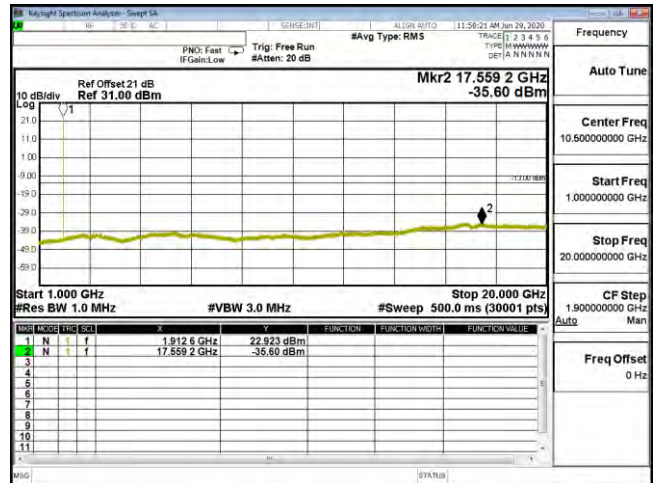

CSE B25 5M CH26665 16QAM(1,12) 1G-20G