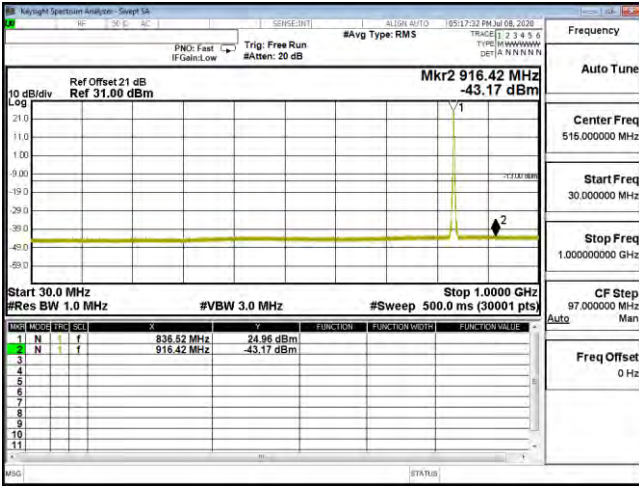

CSE B26 15M CH26865 QPSK(1,37) 30M-1G

CSE B26 15M CH26865 QPSK(1,37) 1G-10G

CSE B26 15M CH26865 16QAM(1,37) 30M-1G

CSE B26 15M CH26865 16QAM(1,37) 1G-10G

CSE B26 15M CH26865 64QAM(1,37) 30M-1G

CSE B26 15M CH26865 64QAM(1,37) 1G-10G