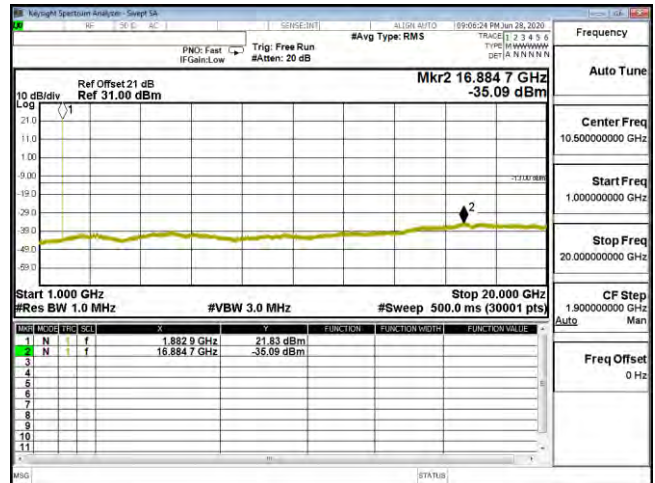

CSE B25 1.4M CH26365 16QAM(3,3) 1G-20G