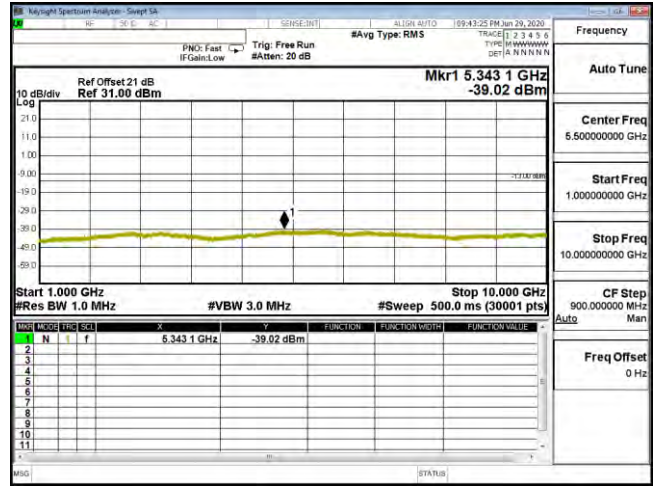

CSE B26 15M CH26915 QPSK(1,37) 1G-10G