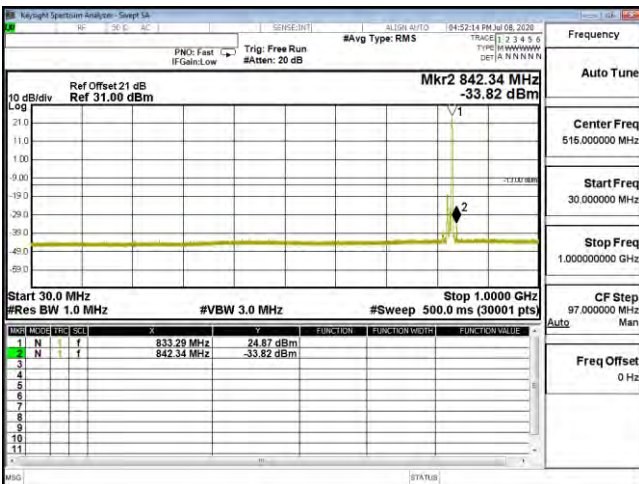

CSE B26 10M CH26840 QPSK(1,25) 30M-1G

CSE B26 10M CH26840 QPSK(1,25) 1G-10G

CSE B26 10M CH26840 16QAM(1,0) 30M-1G

CSE B26 10M CH26840 16QAM(1,0) 1G-10G

CSE B26 10M CH26840 64QAM(1,49) 30M-1G

CSE B26 10M CH26840 64QAM(1,49) 1G-10G