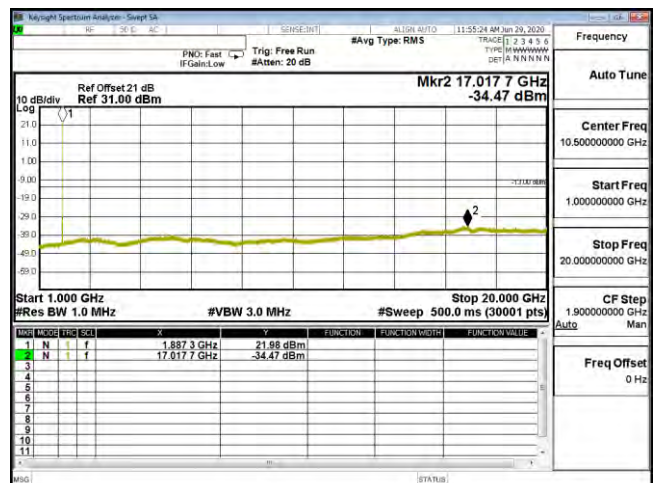

CSE B25 10M CH26365 64QAM(1,49) 1G-20G