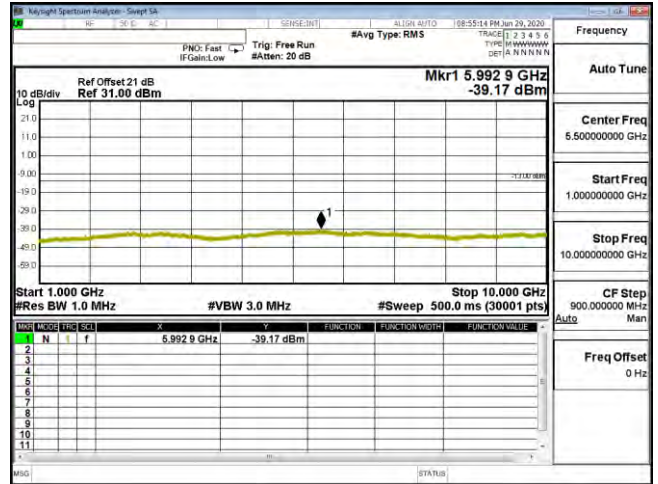

CSE B26 1.4M CH27033 QPSK(1,0) 1G-10G