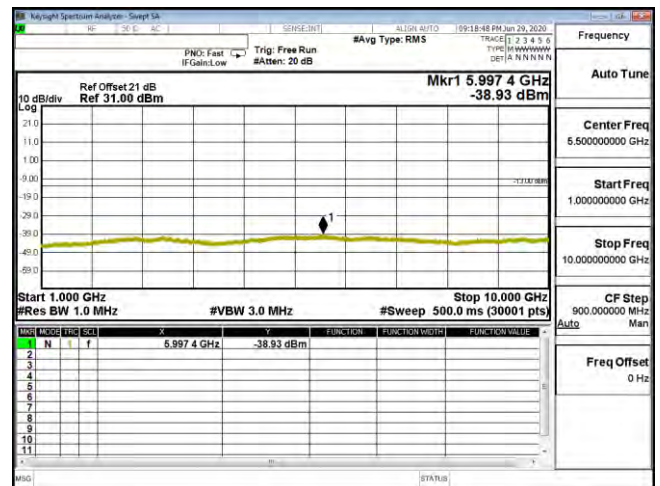

CSE B26 5M CH27015 16QAM(1,0) 1G-10G