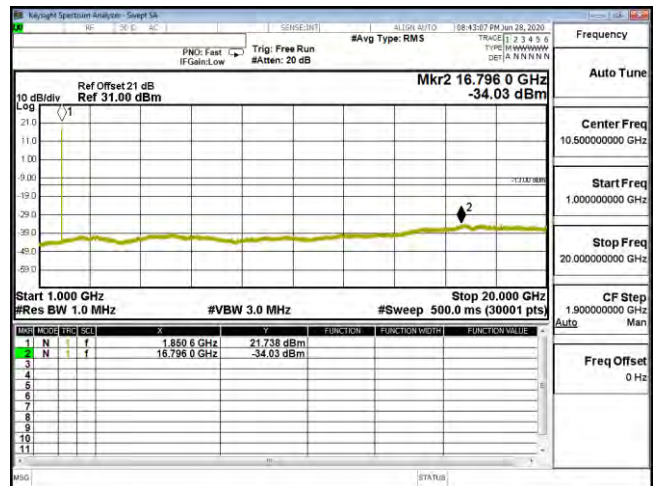

CSE B25 1.4M CH26047 16QAM(1,2) 1G-20G