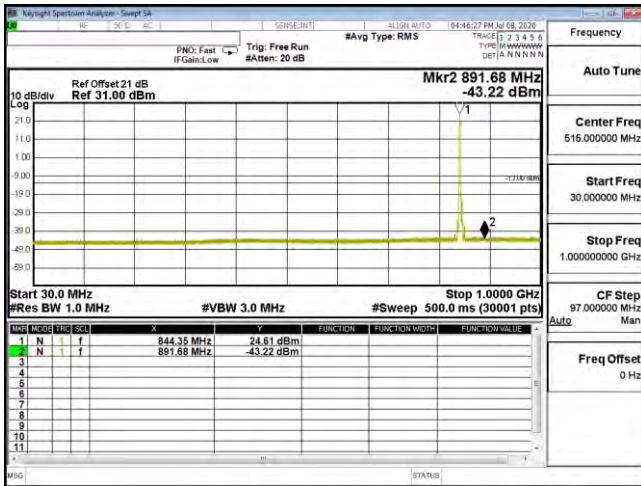

CSE B26 5M CH26915 QPSK(1,12) 30M-1G

CSE B26 5M CH26915 QPSK(1,12) 1G-10G

CSE B26 5M CH26915 16QAM(1,0) 30M-1G

CSE B26 5M CH26915 16QAM(1,0) 1G-10G

CSE B26 5M CH26915 64QAM(1,12) 30M-1G

CSE B26 5M CH26915 64QAM(1,12) 1G-10G