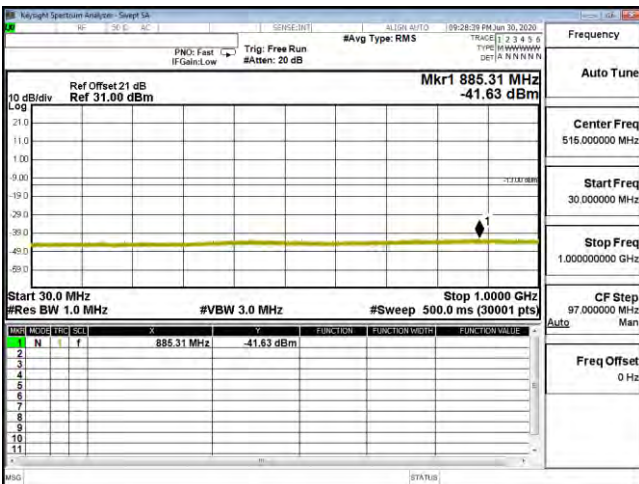

CSE B4 15M CH20325 QPSK(1,37) 30M-1G

CSE B4 15M CH20325 QPSK(1,37) 1G-18G

CSE B4 15M CH20325 16QAM(1,37) 30M-1G

CSE B4 15M CH20325 16QAM(1,37) 1G-18G

CSE B4 15M CH20325 64QAM(1,37) 30M-1G

CSE B4 15M CH20325 64QAM(1,37) 1G-18G