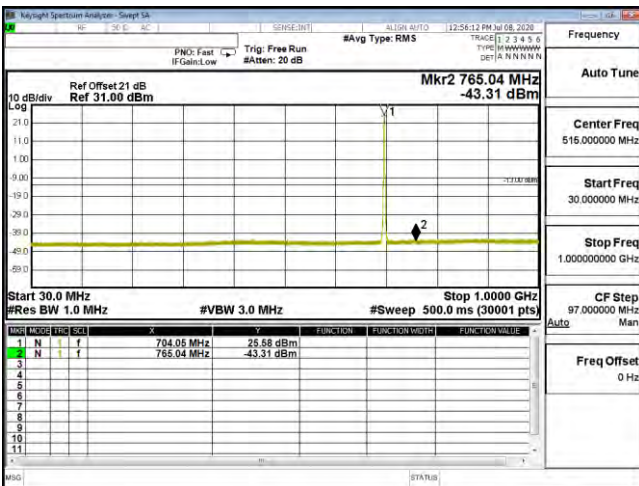

CSE B12 10M CH23060 QPSK(1,25) 30M-1G

CSE B12 10M CH23060 QPSK(1,25) 1G-10G

CSE B12 10M CH23060 16QAM(1,25) 30M-1G

CSE B12 10M CH23060 16QAM(1,25) 1G-10G

CSE B12 10M CH23060 64QAM(1,25) 30M-1G

CSE B12 10M CH23060 64QAM(1,25) 1G-10G