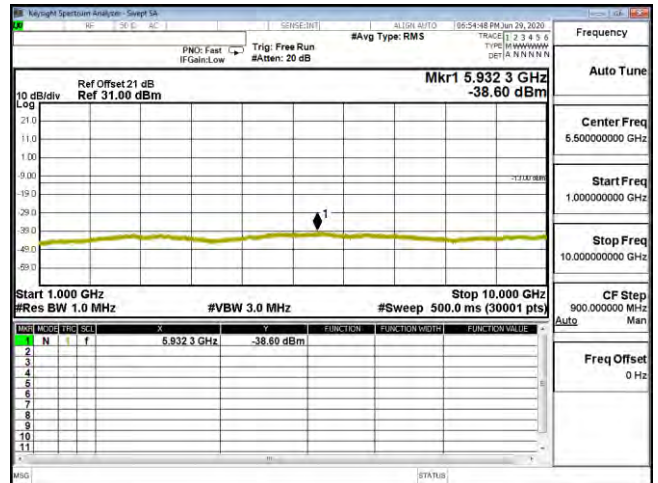

CSE B12 3M CH23025 16QAM(1,7) 1G-10G