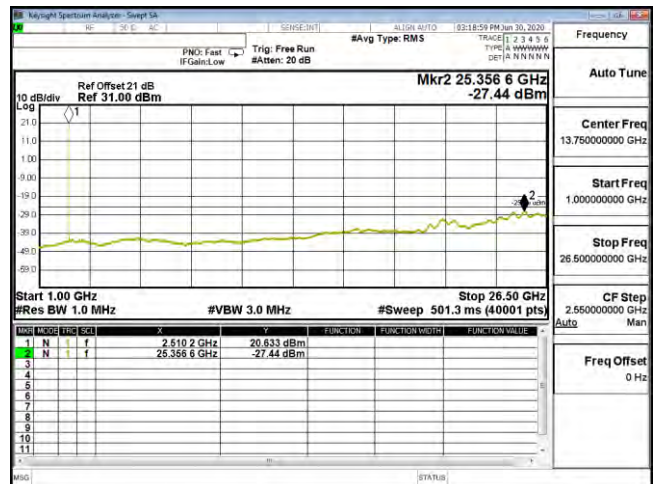

CSE B7 20M CH20850 QPSK(1,50) 30M-1G

CSE B7 20M CH20850 QPSK(1,50) 1G-26.5G

CSE B7 20M CH20850 16QAM(1,50) 30M-1G

CSE B7 20M CH20850 16QAM(1,50) 1G-26.5G

CSE B7 20M CH20850 64QAM(1,50) 30M-1G

CSE B7 20M CH20850 64QAM(1,50) 1G-26.5G

|                |                               |            |             |
|----------------|-------------------------------|------------|-------------|
| Product        | Mobile Computer               |            |             |
| Test Mode      | Spurious Emission (Conducted) |            |             |
| Date of Test   | 2020/07/15                    | Test Site  | CTR         |
| Test Condition | LTE-Band 12                   | Test Range | 30MHz~10GHz |