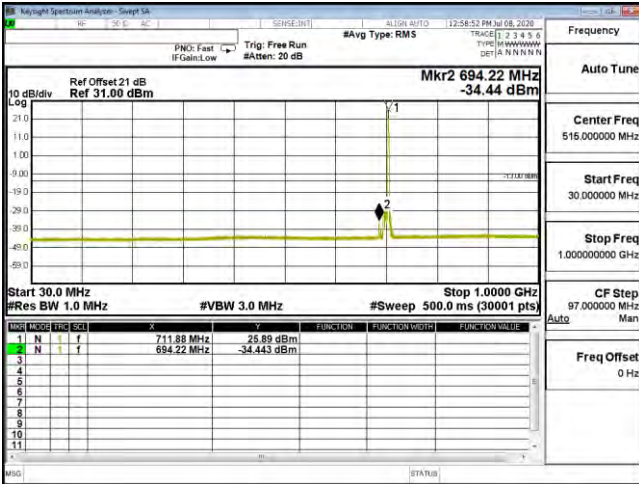

CSE B12 10M CH23060 QPSK(1,25) 30M-1G

CSE B12 10M CH23060 QPSK(1,25) 1G-10G

CSE B12 10M CH23060 16QAM(1,25) 30M-1G

CSE B12 10M CH23060 16QAM(1,25) 1G-10G

CSE B12 10M CH23060 64QAM(1,25) 30M-1G

CSE B12 10M CH23060 64QAM(1,25) 1G-10G