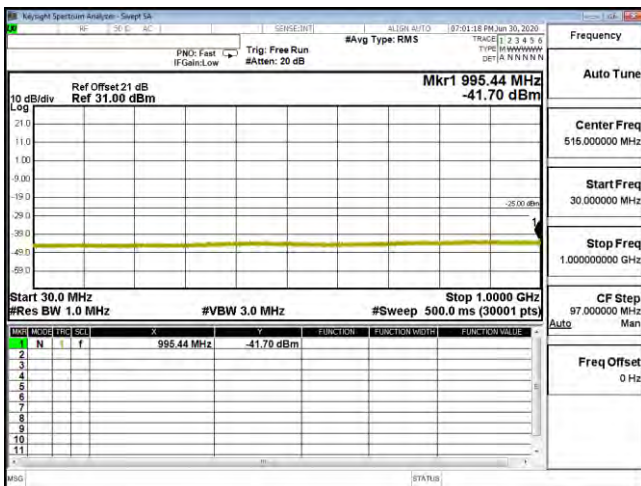

CSE B7 5M CH21100 16QAM(1,12) 30M-1G