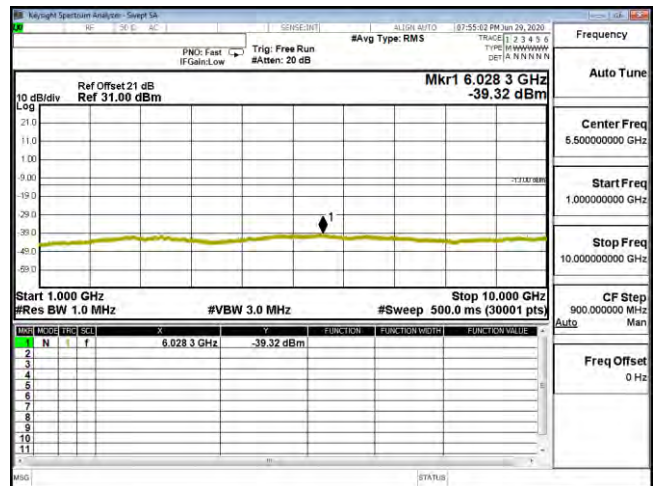

CSE B12 5M CH23155 QPSK(1,12) 30M-1G

CSE B12 5M CH23155 QPSK(1,12) 1G-10G

CSE B12 5M CH23155 16QAM(1,0) 30M-1G

CSE B12 5M CH23155 16QAM(1,0) 1G-10G

CSE B12 5M CH23155 64QAM(1,12) 30M-1G

CSE B12 5M CH23155 64QAM(1,12) 1G-10G