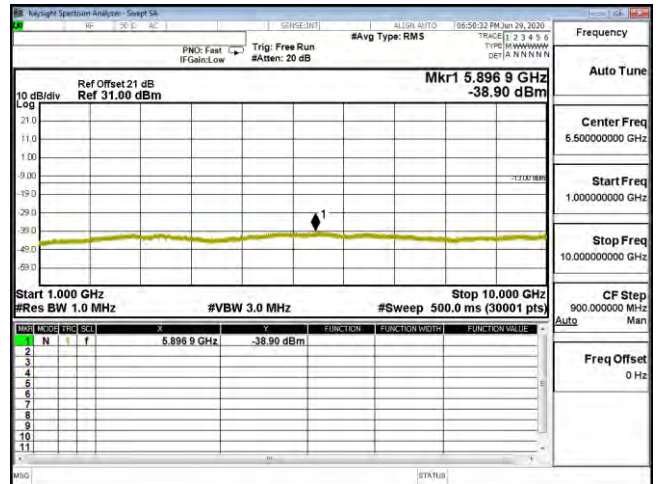

CSE B12 1.4M CH23095 QPSK(3,3) 30M-1G

CSE B12 1.4M CH23095 QPSK(3,3) 1G-10G

CSE B12 1.4M CH23095 16QAM(3,0) 30M-1G

CSE B12 1.4M CH23095 16QAM(3,0) 1G-10G

CSE B12 1.4M CH23095 64QAM(1,0) 30M-1G

CSE B12 1.4M CH23095 64QAM(1,0) 1G-10G