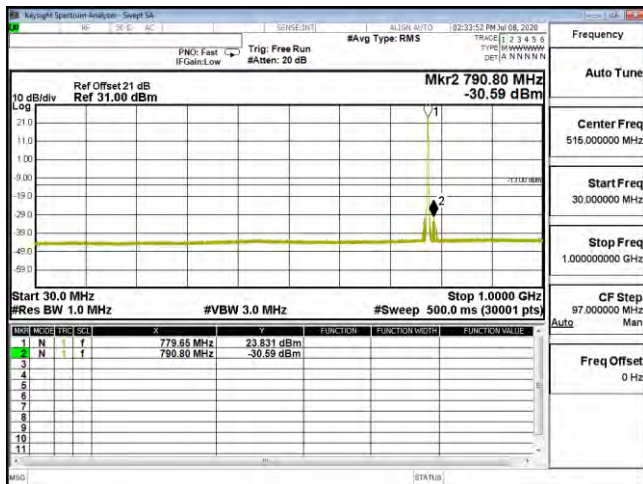

CSE B13 5M CH23205 64QAM(1,12) 30M-1G