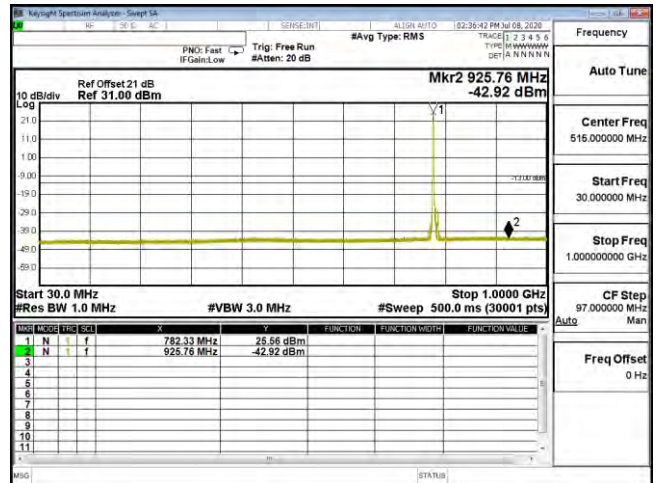

CSE B13 5M CH23255 16QAM(1,0) 30M-1G