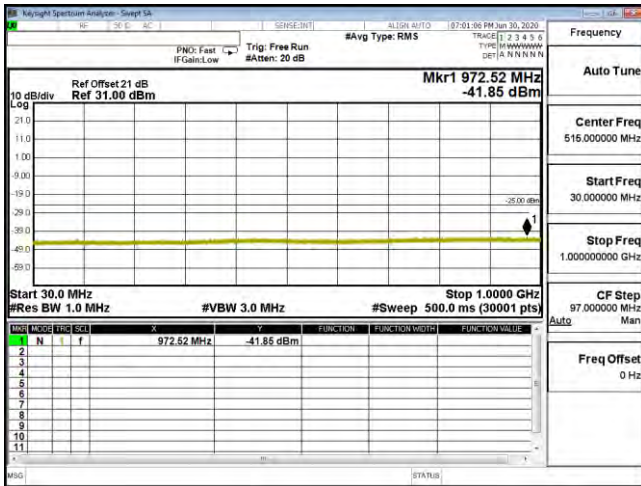

CSE B7 5M CH21100 QPSK(1,12) 30M-1G