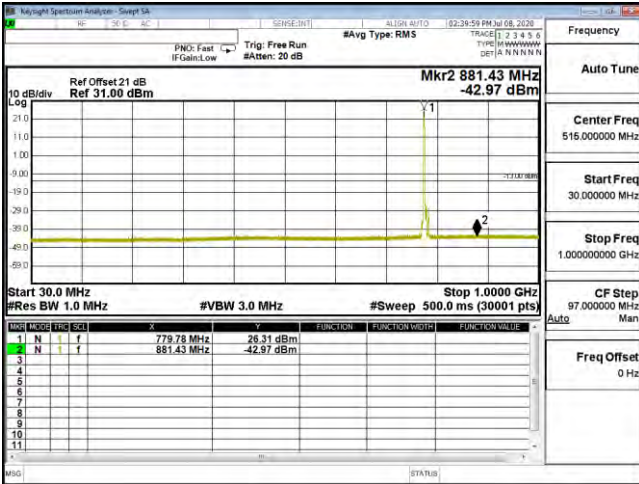

CSE B13 5M CH23230 QPSK(1,0) 30M-1G