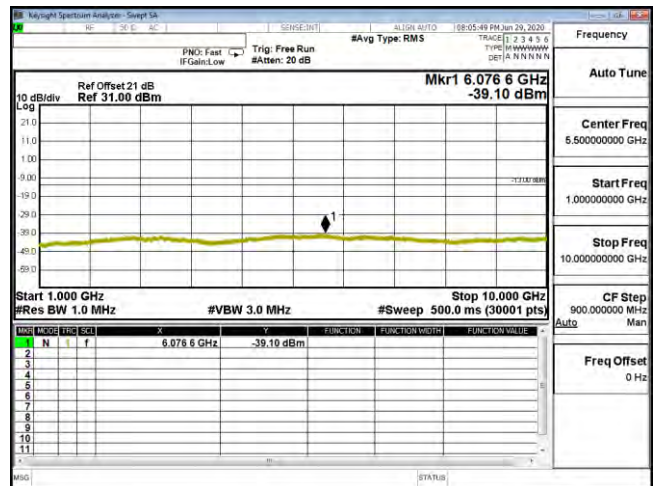

CSE B12 10M CH23130 64QAM(1,25) 1G-10G