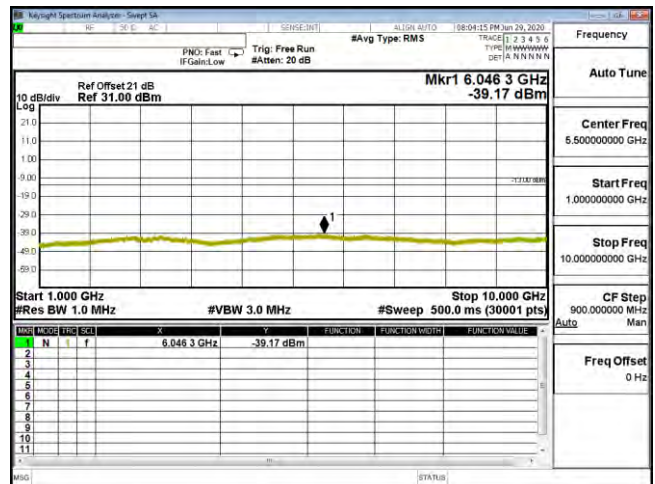

CSE B12 10M CH23095 64QAM(1,25) 1G-10G