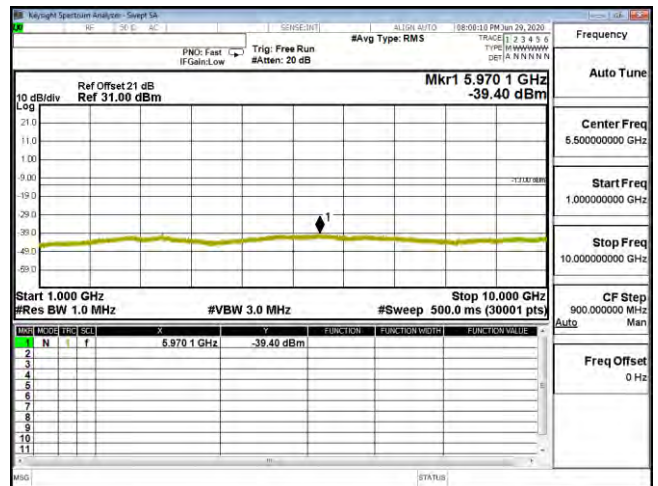

CSE B12 10M CH23060 64QAM(1,25) 1G-10G