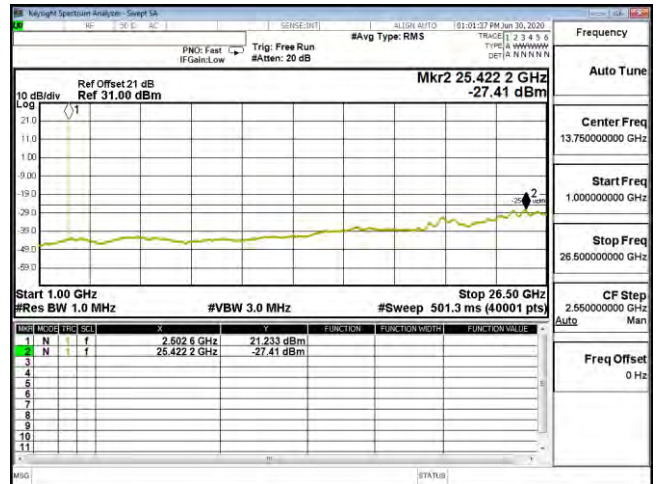

CSE B7 5M CH20775 16QAM(1,12) 1G-26.5G