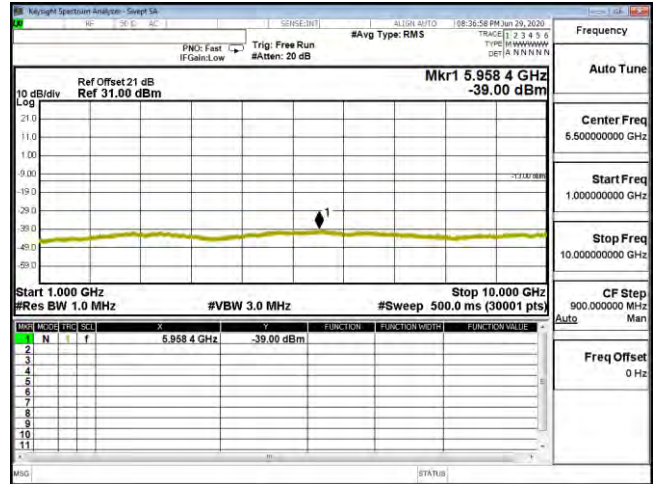

CSE B13 5M CH23230 QPSK(1,0) 1G-10G