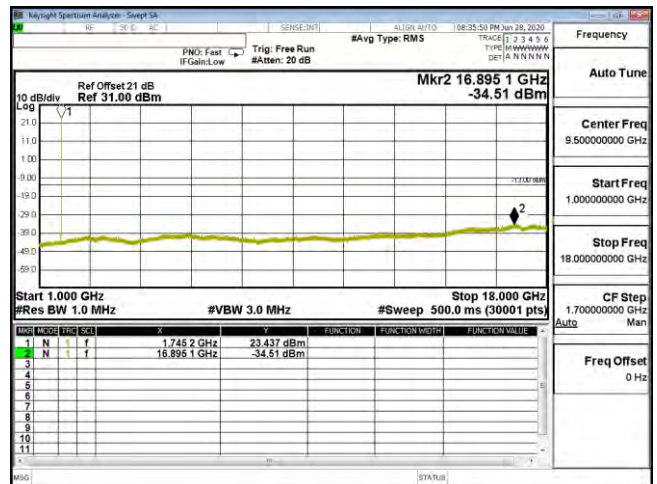

CSE B4 20M CH20300 QPSK(1,50) 30M-1G

CSE B4 20M CH20300 QPSK(1,50) 1G-18G

CSE B4 20M CH20300 16QAM(1,50) 30M-1G

CSE B4 20M CH20300 16QAM(1,50) 1G-18G

CSE B4 20M CH20300 64QAM(1,50) 30M-1G

CSE B4 20M CH20300 64QAM(1,50) 1G-18G

|                |                               |            |             |
|----------------|-------------------------------|------------|-------------|
| Product        | Mobile Computer               |            |             |
| Test Mode      | Spurious Emission (Conducted) |            |             |
| Date of Test   | 2020/07/15                    | Test Site  | CTR         |
| Test Condition | LTE-Band 7                    | Test Range | 30MHz~26GHz |