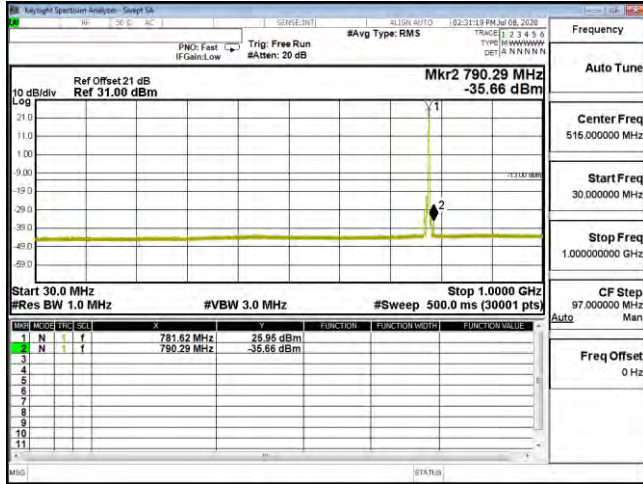

|                |                               |            |             |
|----------------|-------------------------------|------------|-------------|
| Product        | Mobile Computer               |            |             |
| Test Mode      | Spurious Emission (Conducted) |            |             |
| Date of Test   | 2020/07/15                    | Test Site  | CTR         |
| Test Condition | LTE-Band 13                   | Test Range | 30MHz~10GHz |