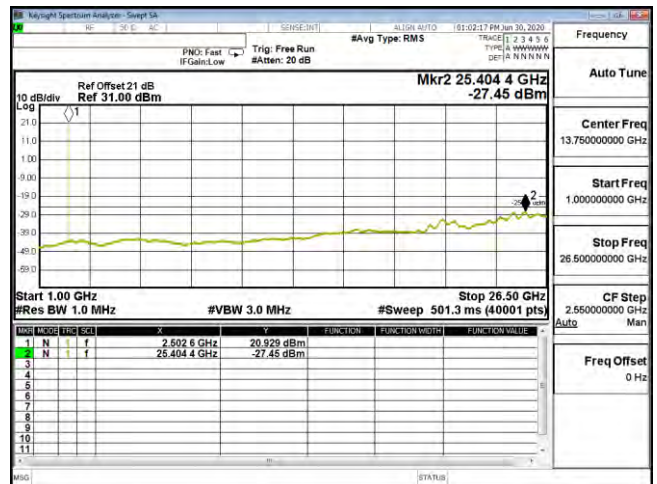

CSE B7 5M CH20775 64QAM(1,12) 1G-26.5G