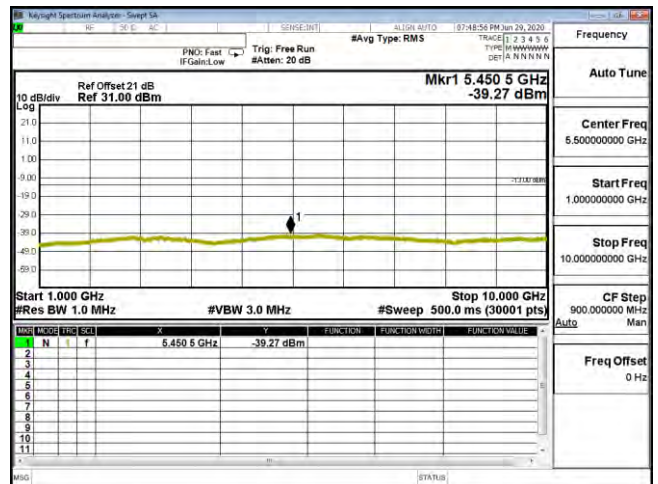

CSE B12 5M CH23035 QPSK(1,12) 30M-1G

CSE B12 5M CH23035 QPSK(1,12) 1G-10G

CSE B12 5M CH23035 16QAM(1,12) 30M-1G

CSE B12 5M CH23035 16QAM(1,12) 1G-10G

CSE B12 5M CH23035 64QAM(1,12) 30M-1G

CSE B12 5M CH23035 64QAM(1,12) 1G-10G