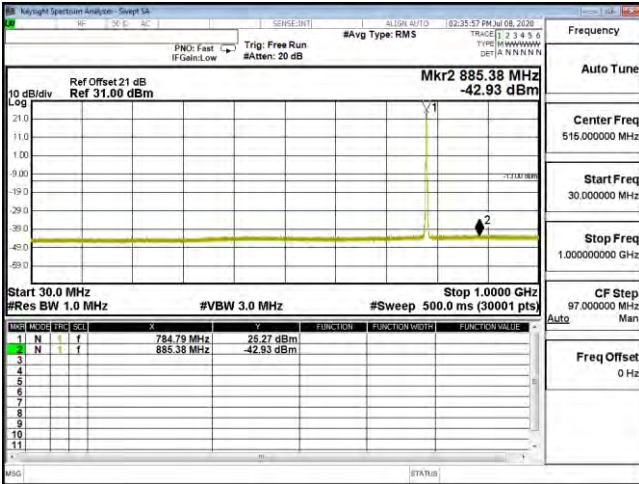

CSE B13 5M CH23230 QPSK(1,0) 30M-1G

CSE B13 5M CH23230 QPSK(1,0) 1G-10G

CSE B13 5M CH23230 16QAM(1,12) 30M-1G

CSE B13 5M CH23230 16QAM(1,12) 1G-10G

CSE B13 5M CH23230 64QAM(1,12) 30M-1G

CSE B13 5M CH23230 64QAM(1,12) 1G-10G