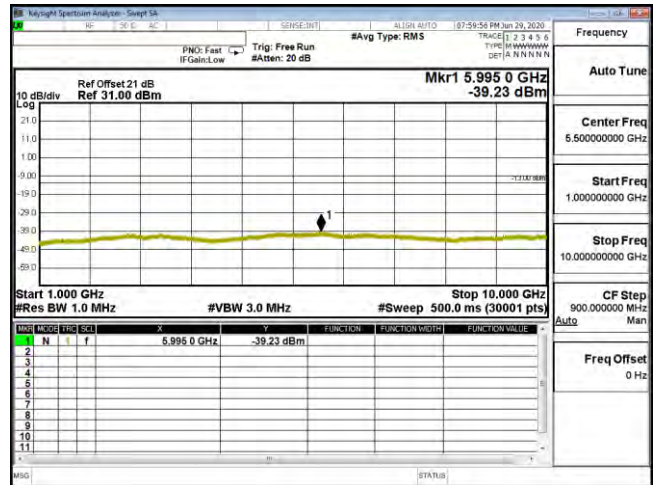

CSE B12 10M CH23060 16QAM(1,25) 1G-10G