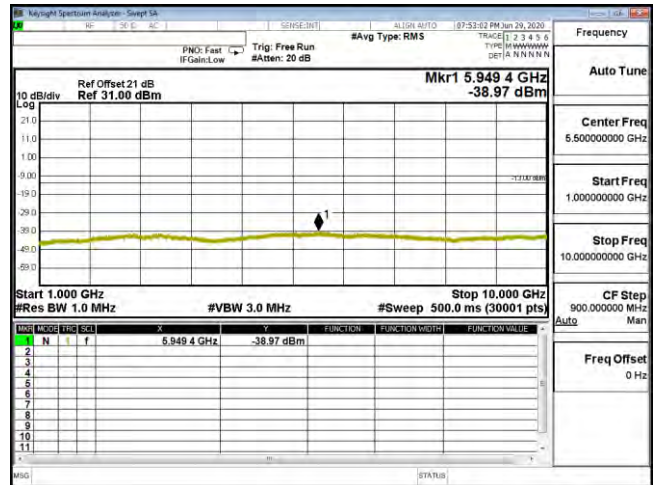

CSE B12 5M CH23095 16QAM(1,0) 1G-10G