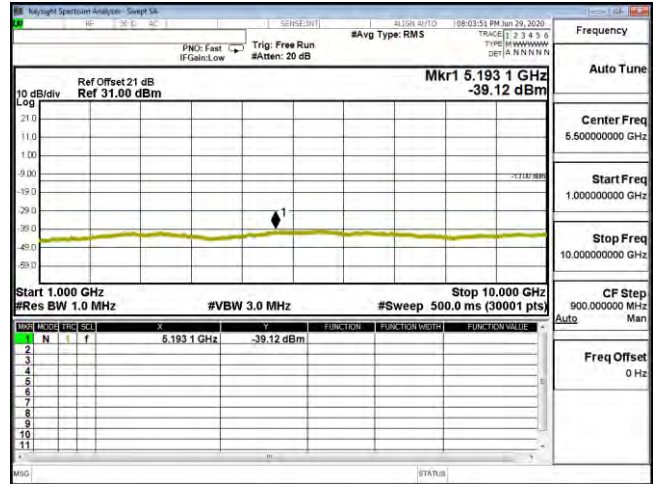

CSE B12 10M CH23095 QPSK(1,49) 1G-10G