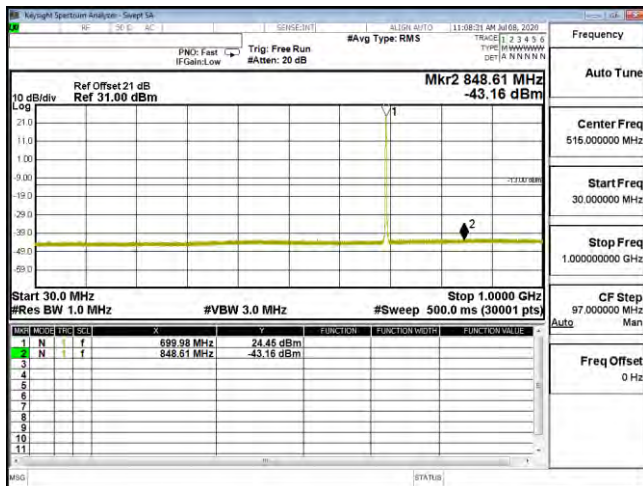

CSE B12 1.4M CH23017 64QAM(3,3) 30M-1G