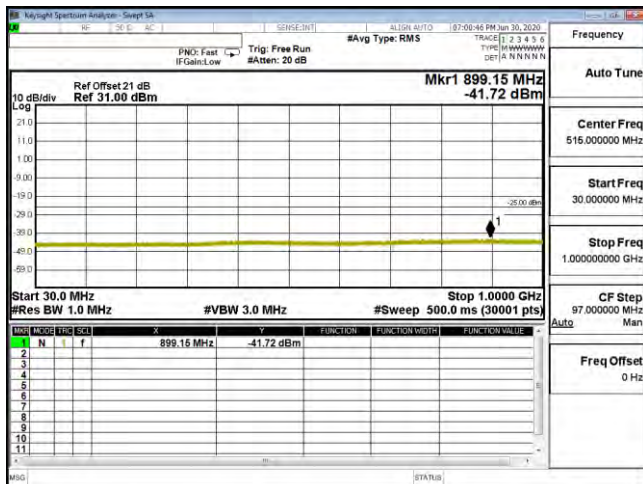

CSE B7 5M CH20775 64QAM(1,12) 30M-1G