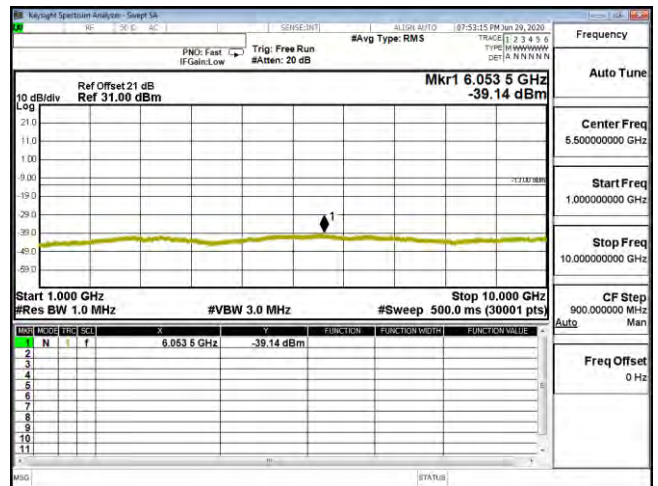

CSE B12 5M CH23095 QPSK(1,12) 30M-1G

CSE B12 5M CH23095 QPSK(1,12) 1G-10G

CSE B12 5M CH23095 16QAM(1,0) 30M-1G

CSE B12 5M CH23095 16QAM(1,0) 1G-10G

CSE B12 5M CH23095 64QAM(1,12) 30M-1G

CSE B12 5M CH23095 64QAM(1,12) 1G-10G