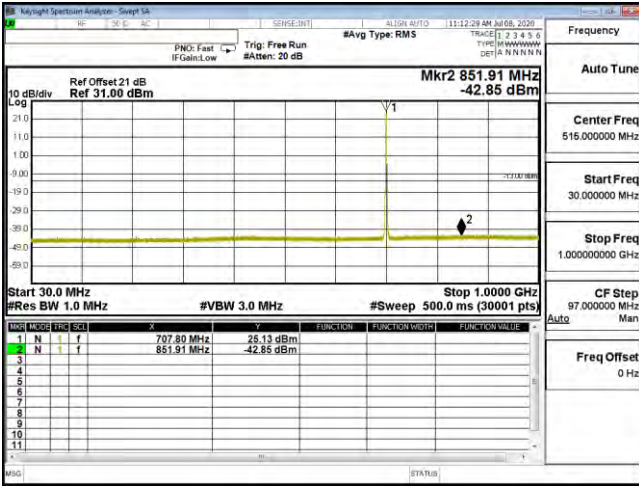

CSE B12 1.4M CH23095 QPSK(3,3) 30M-1G