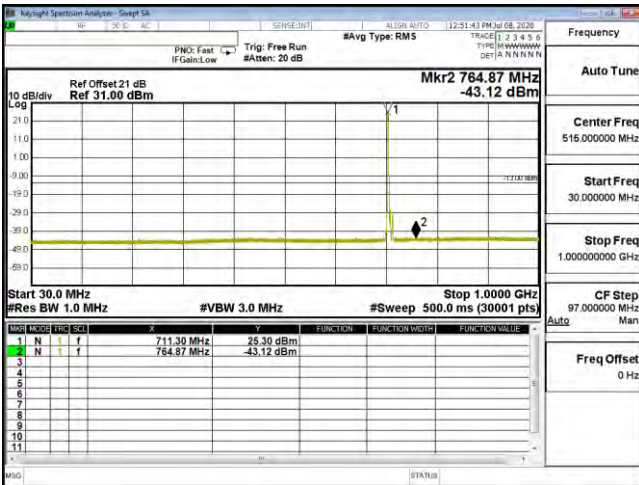

CSE B12 5M CH23155 16QAM(1,0) 30M-1G