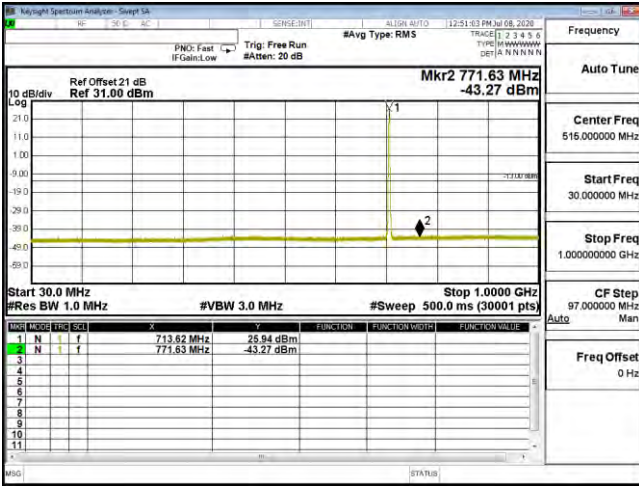

CSE B12 5M CH23095 QPSK(1,12) 30M-1G

CSE B12 5M CH23095 QPSK(1,12) 1G-10G

CSE B12 5M CH23095 16QAM(1,0) 30M-1G

CSE B12 5M CH23095 16QAM(1,0) 1G-10G

CSE B12 5M CH23095 64QAM(1,12) 30M-1G

CSE B12 5M CH23095 64QAM(1,12) 1G-10G