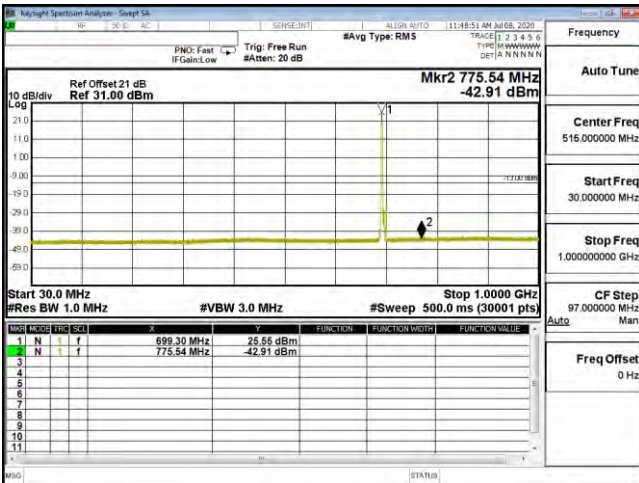

CSE B12 5M CH23035 16QAM(1,12) 30M-1G