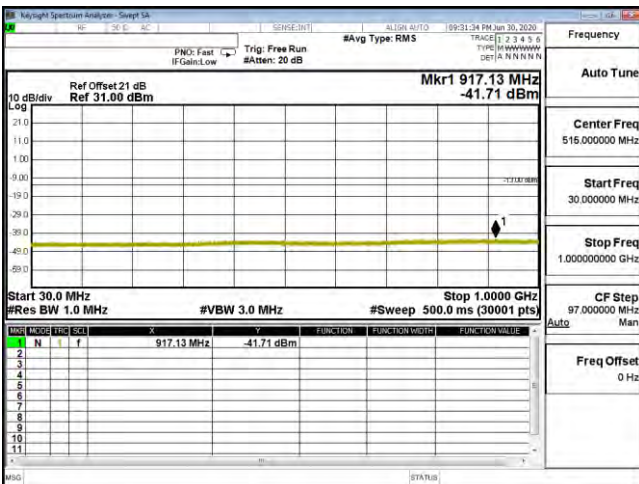

CSE B4 20M CH20300 64QAM(1,50) 30M-1G