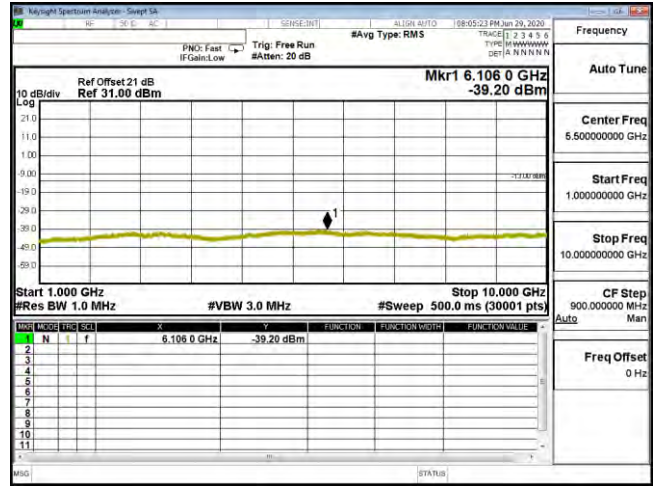

CSE B12 10M CH23130 QPSK(1,25) 1G-10G