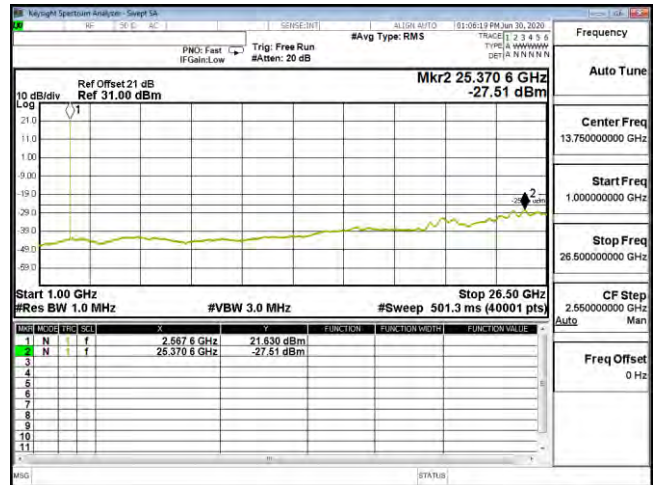

CSE B7 5M CH21425 16QAM(1,12) 1G-26.5G