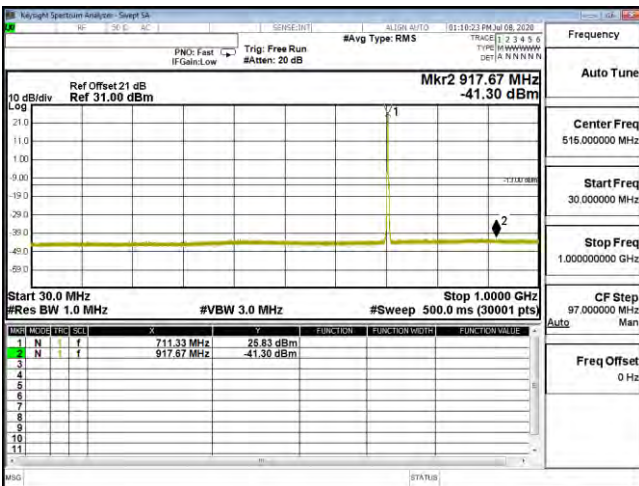

CSE B12 10M CH23130 64QAM(1,25) 30M-1G