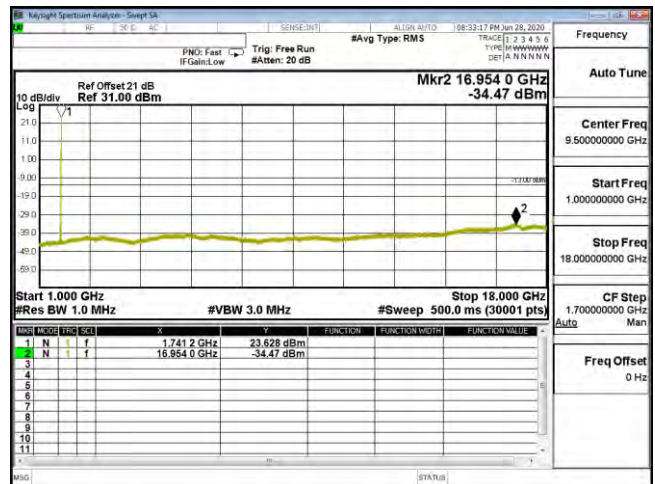

CSE B4 20M CH20175 QPSK(1,99) 30M-1G

CSE B4 20M CH20175 QPSK(1,99) 1G-18G

CSE B4 20M CH20175 16QAM(1,99) 30M-1G

CSE B4 20M CH20175 16QAM(1,99) 1G-18G

CSE B4 20M CH20175 64QAM(1,99) 30M-1G

CSE B4 20M CH20175 64QAM(1,99) 1G-18G

|                |                               |            |             |
|----------------|-------------------------------|------------|-------------|
| Product        | Mobile Computer               |            |             |
| Test Mode      | Spurious Emission (Conducted) |            |             |
| Date of Test   | 2020/07/15                    | Test Site  | CTR         |
| Test Condition | LTE-Band 7                    | Test Range | 30MHz~26GHz |