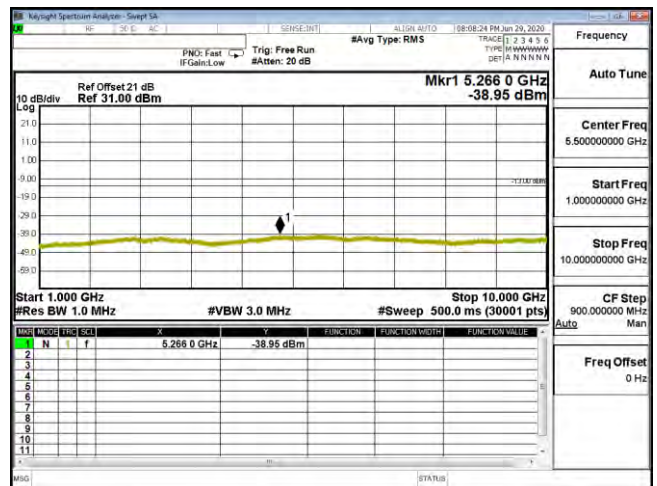

CSE B13 10M CH23230 16QAM(1,25) 1G-10G