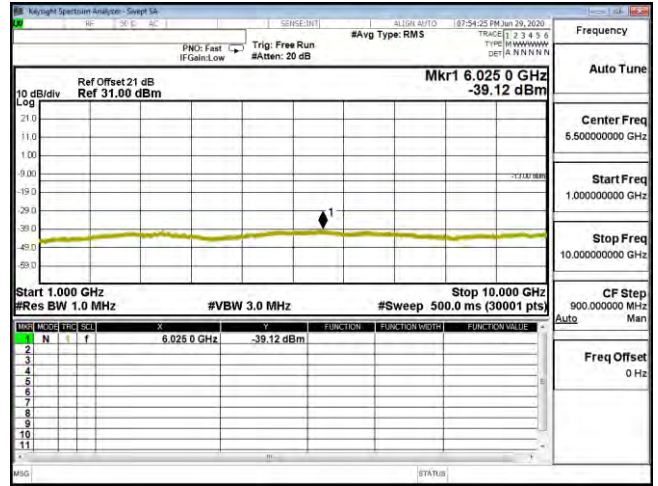

CSE B12 5M CH23155 QPSK(1,12) 1G-10G