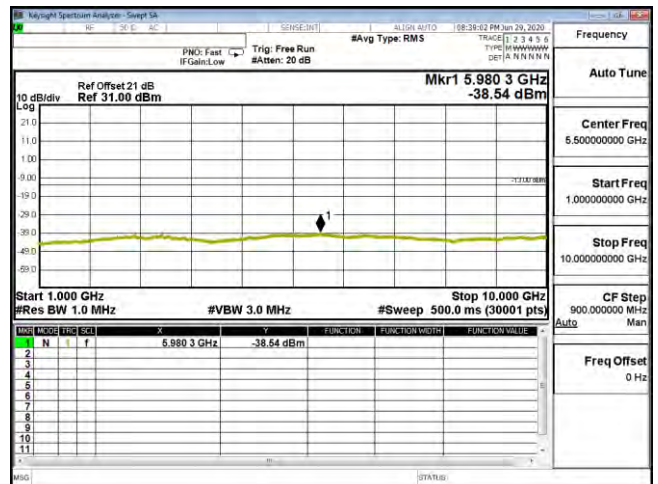

CSE B13 5M CH23255 QPSK(1,12) 30M-1G

CSE B13 5M CH23255 QPSK(1,12) 1G-10G

CSE B13 5M CH23255 16QAM(1,0) 1G-10G

CSE B13 5M CH23255 16QAM(1,0) 30M-1G

CSE B13 5M CH23255 64QAM(1,12) 30M-1G

CSE B13 5M CH23255 64QAM(1,12) 1G-10G