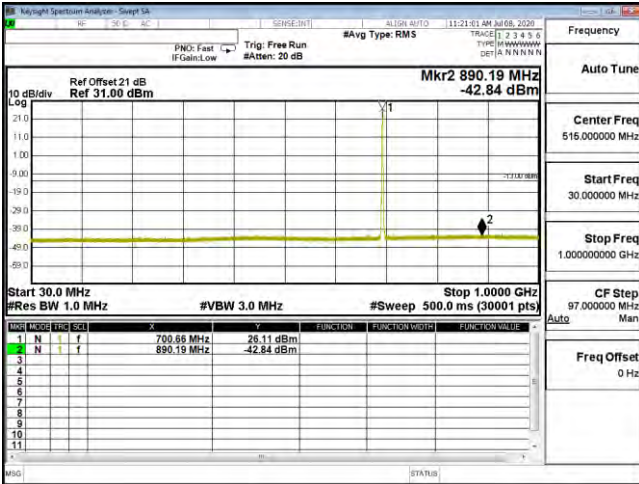

CSE B12 1.4M CH23173 QPSK(3,2) 30M-1G

CSE B12 1.4M CH23173 QPSK(3,2) 1G-10G

CSE B12 1.4M CH23173 16QAM(3,0) 30M-1G

CSE B12 1.4M CH23173 16QAM(3,0) 1G-10G

CSE B12 1.4M CH23173 64QAM(1,2) 30M-1G

CSE B12 1.4M CH23173 64QAM(1,2) 1G-10G