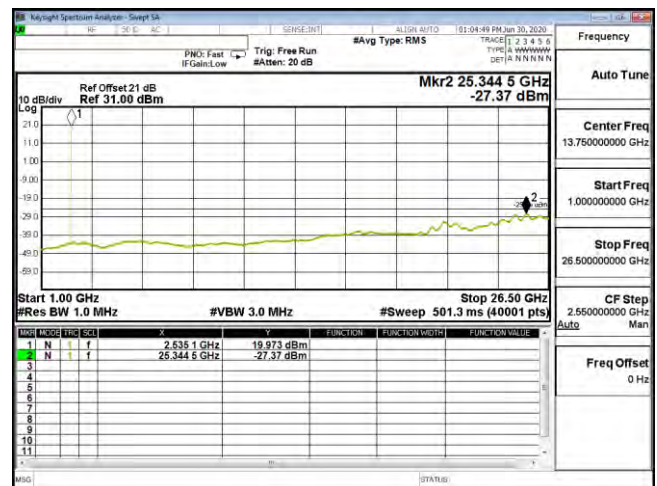

CSE B7 5M CH21100 64QAM(1,12) 1G-26.5G