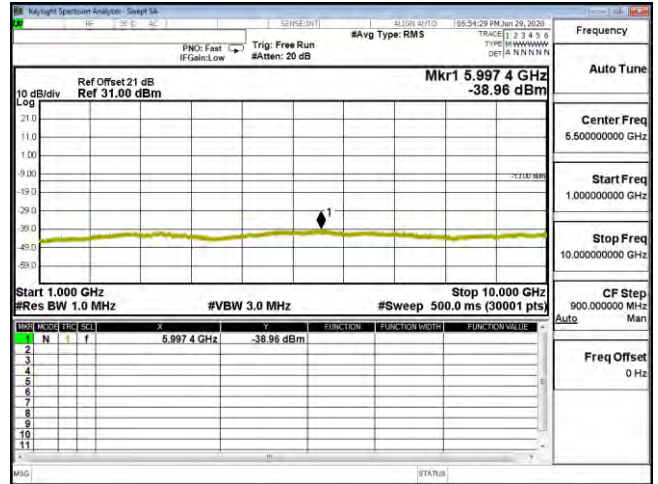

CSE B12 3M CH23025 QPSK(1,7) 1G-10G