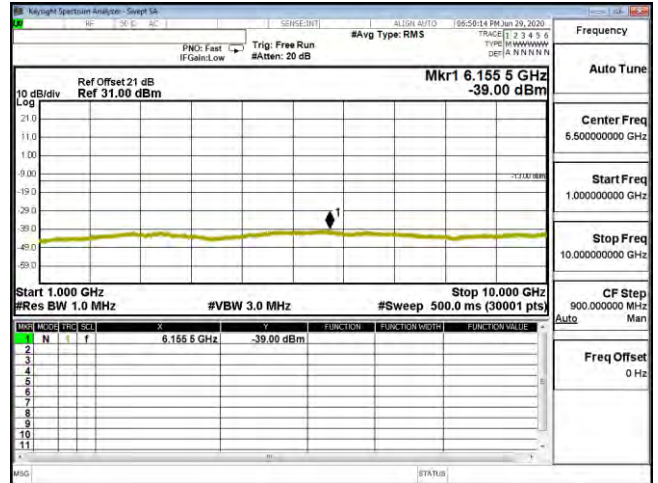

CSE B12 1.4M CH23095 16QAM(3,0) 1G-10G