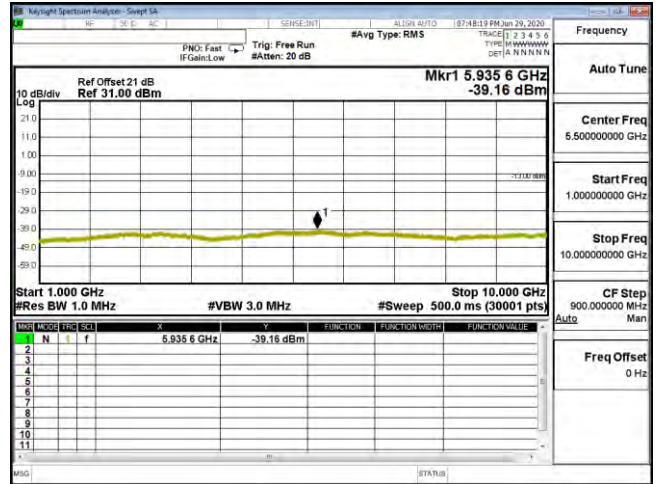

CSE B12 5M CH23035 QPSK(1,12) 1G-10G