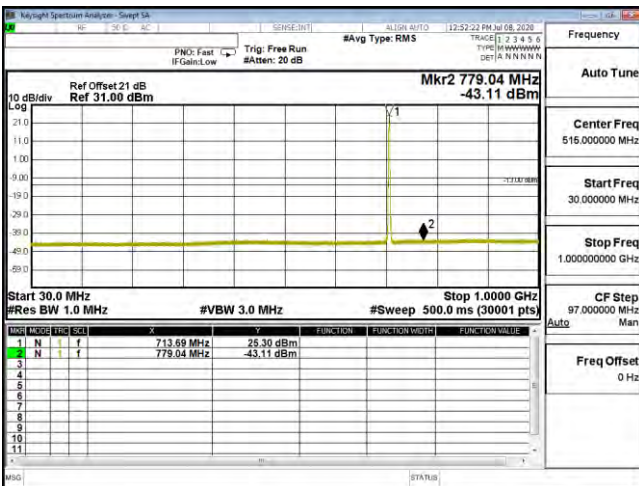

CSE B12 5M CH23155 QPSK(1,12) 30M-1G

CSE B12 5M CH23155 QPSK(1,12) 1G-10G

CSE B12 5M CH23155 16QAM(1,0) 30M-1G

CSE B12 5M CH23155 16QAM(1,0) 1G-10G

CSE B12 5M CH23155 64QAM(1,12) 30M-1G

CSE B12 5M CH23155 64QAM(1,12) 1G-10G