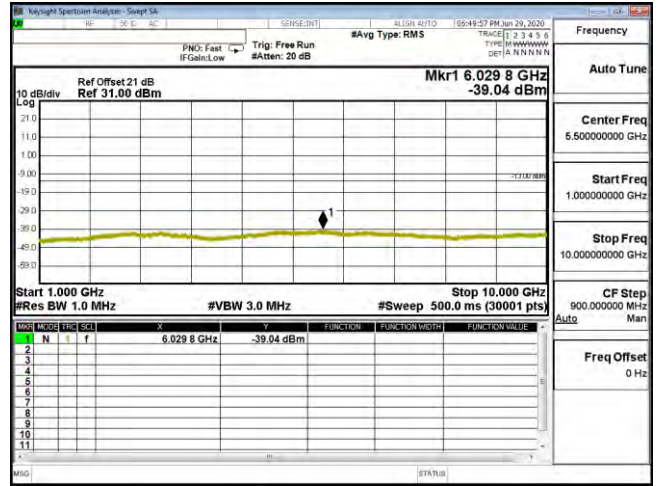

CSE B12 1.4M CH23095 QPSK(3,3) 1G-10G