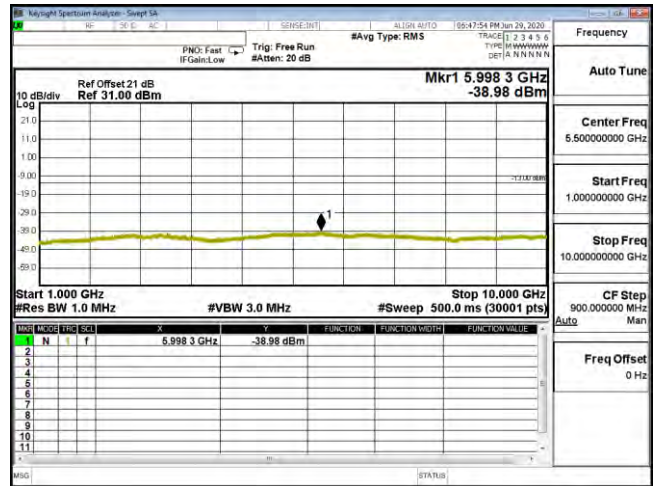

CSE B12 1.4M CH23017 16QAM(3,3) 1G-10G