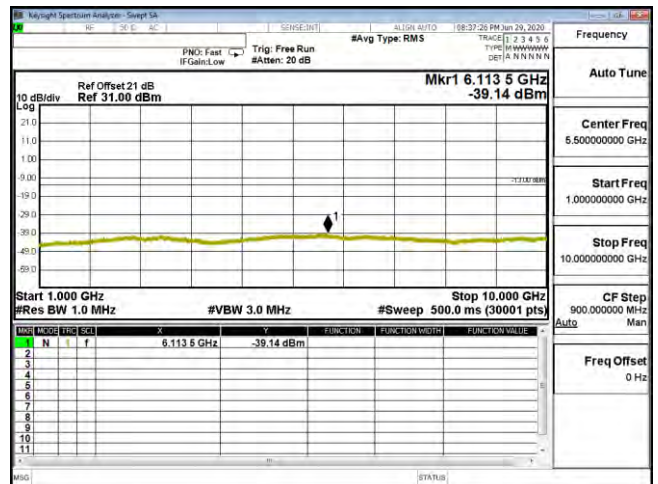

CSE B13 5M CH23230 QPSK(1,0) 30M-1G

CSE B13 5M CH23230 QPSK(1,0) 1G-10G

CSE B13 5M CH23230 16QAM(1,12) 30M-1G

CSE B13 5M CH23230 16QAM(1,12) 1G-10G

CSE B13 5M CH23230 64QAM(1,12) 30M-1G

CSE B13 5M CH23230 64QAM(1,12) 1G-10G