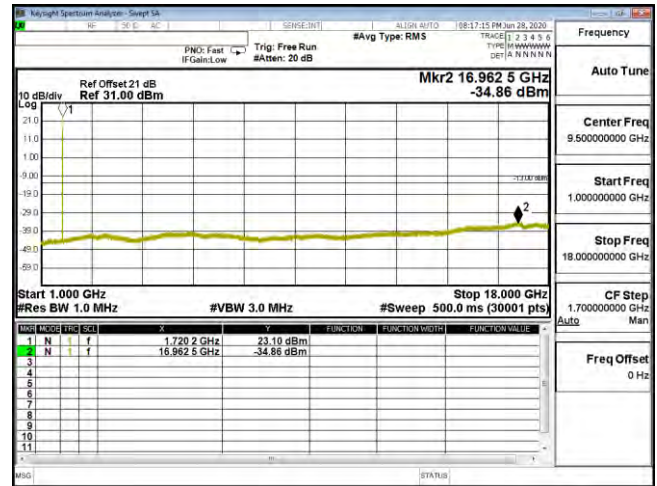

CSE B4 20M CH20050 QPSK(1,50) 1G-18G