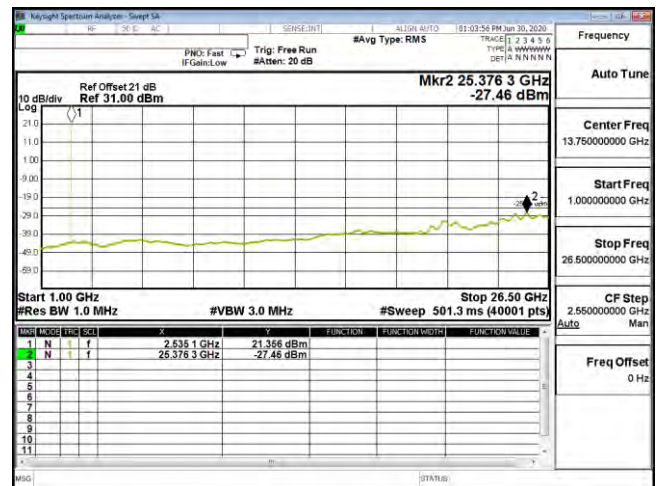

CSE B7 5M CH21100 16QAM(1,12) 1G-26.5G