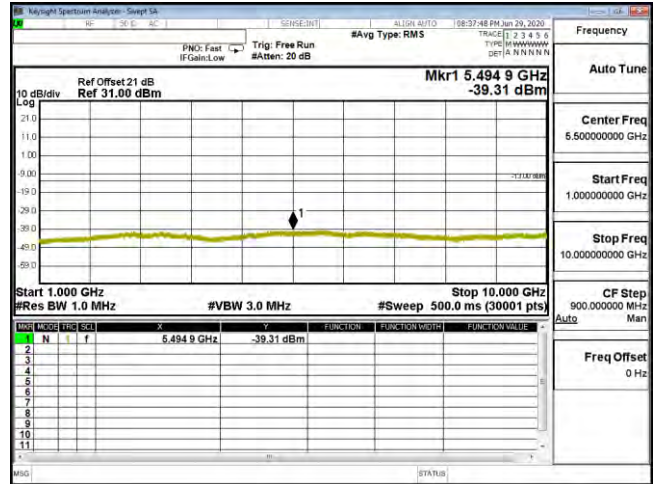

CSE B13 5M CH23255 QPSK(1,12) 1G-10G