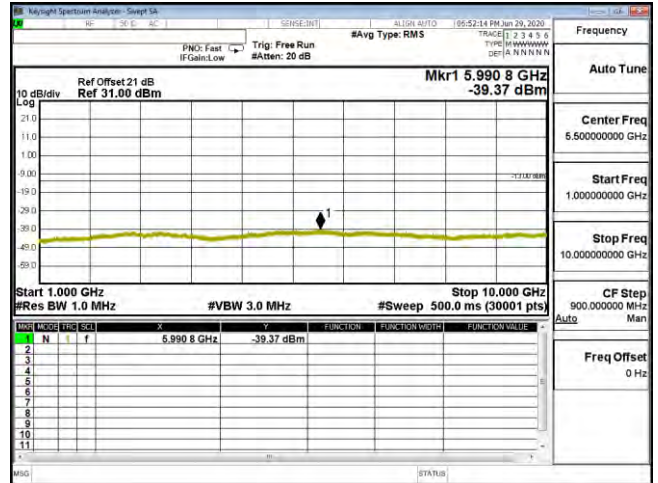

CSE B12 1.4M CH23173 16QAM(3,0) 1G-10G