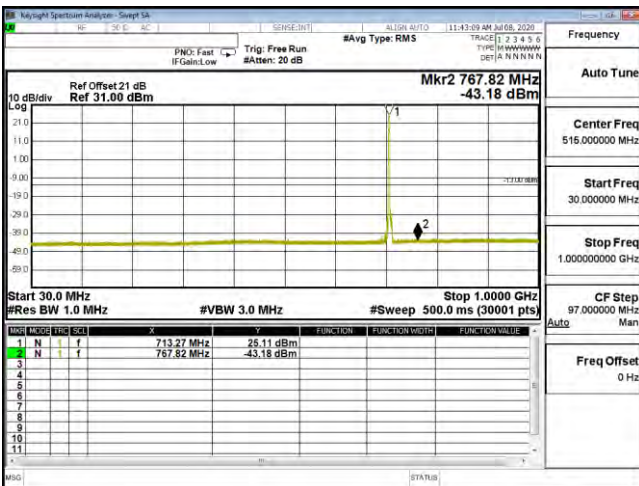

CSE B12 3M CH23165 QPSK(1,7) 30M-1G

CSE B12 3M CH23165 QPSK(1,7) 1G-10G

CSE B12 3M CH23165 16QAM(1,0) 30M-1G

CSE B12 3M CH23165 16QAM(1,0) 1G-10G

CSE B12 3M CH23165 64QAM(1,0) 30M-1G

CSE B12 3M CH23165 64QAM(1,0) 1G-10G