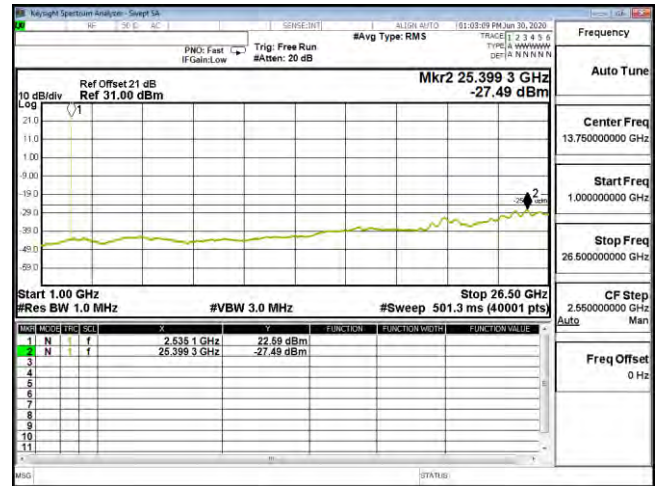

CSE B7 5M CH21100 QPSK(1,12) 1G-26.5G