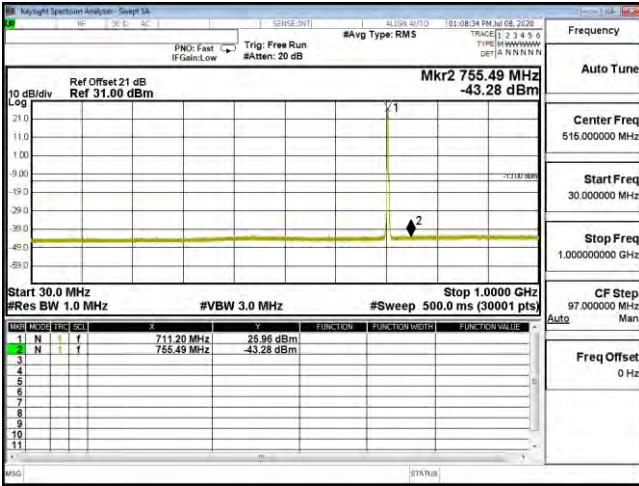

CSE B12 10M CH23130 QPSK(1,25) 30M-1G