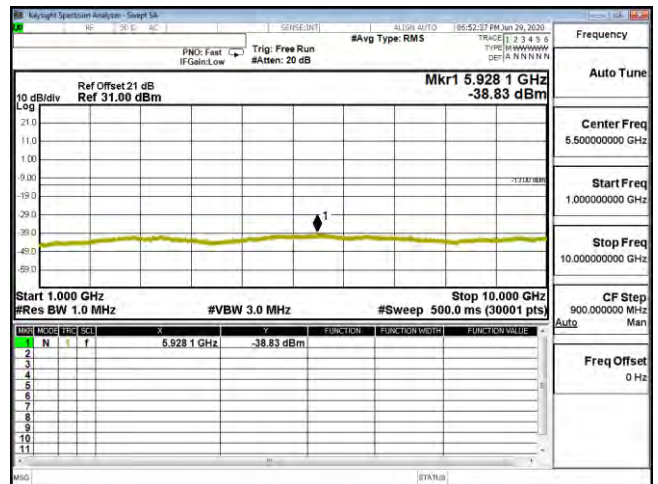

CSE B12 1.4M CH23173 QPSK(3,2) 30M-1G

CSE B12 1.4M CH23173 QPSK(3,2) 1G-10G

CSE B12 1.4M CH23173 16QAM(3,0) 30M-1G

CSE B12 1.4M CH23173 16QAM(3,0) 1G-10G

CSE B12 1.4M CH23173 64QAM(1,2) 30M-1G

CSE B12 1.4M CH23173 64QAM(1,2) 1G-10G