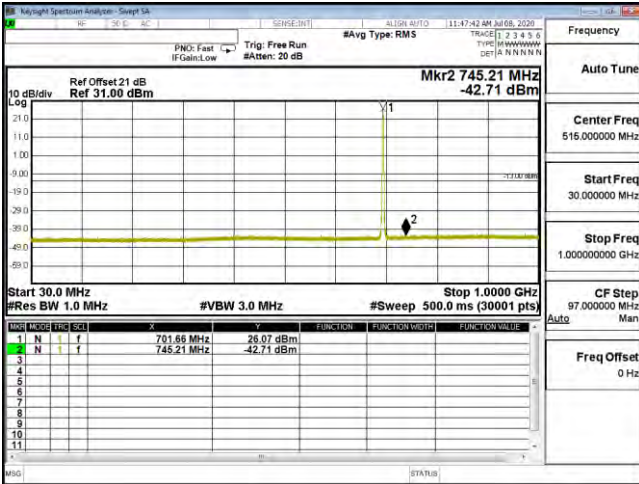

CSE B12 3M CH23165 QPSK(1,7) 30M-1G

CSE B12 3M CH23165 QPSK(1,7) 1G-10G

CSE B12 3M CH23165 16QAM(1,0) 30M-1G

CSE B12 3M CH23165 16QAM(1,0) 1G-10G

CSE B12 3M CH23165 64QAM(1,0) 30M-1G

CSE B12 3M CH23165 64QAM(1,0) 1G-10G