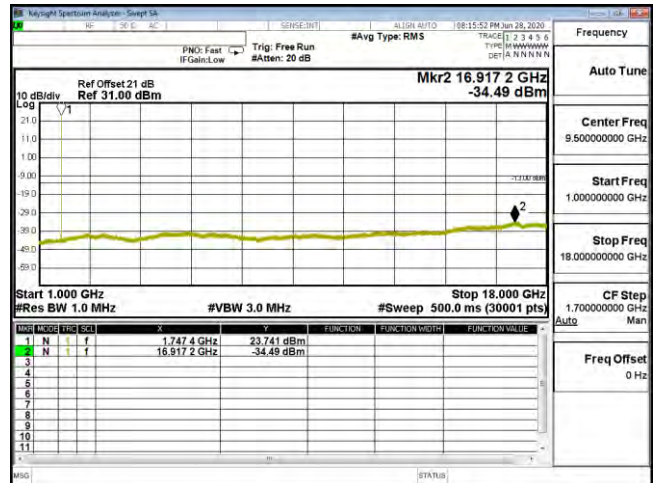

CSE B4 15M CH20325 QPSK(1,37) 30M-1G

CSE B4 15M CH20325 QPSK(1,37) 1G-18G

CSE B4 15M CH20325 16QAM(1,37) 30M-1G

CSE B4 15M CH20325 16QAM(1,37) 1G-18G

CSE B4 15M CH20325 64QAM(1,37) 30M-1G

CSE B4 15M CH20325 64QAM(1,37) 1G-18G