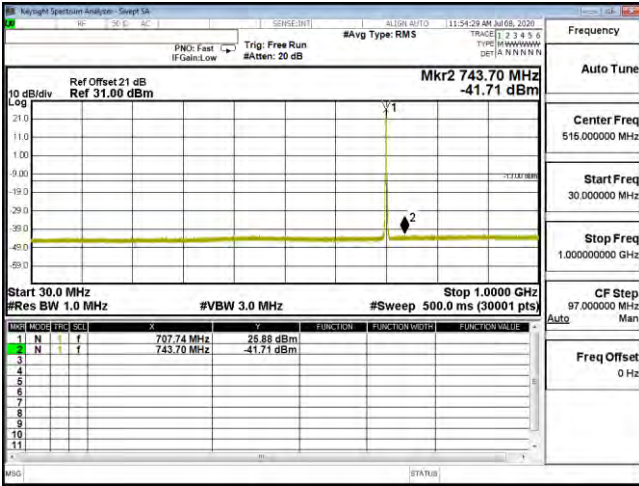

CSE B12 5M CH23035 QPSK(1,12) 30M-1G

CSE B12 5M CH23035 QPSK(1,12) 1G-10G

CSE B12 5M CH23035 16QAM(1,12) 30M-1G

CSE B12 5M CH23035 16QAM(1,12) 1G-10G

CSE B12 5M CH23035 64QAM(1,12) 30M-1G

CSE B12 5M CH23035 64QAM(1,12) 1G-10G