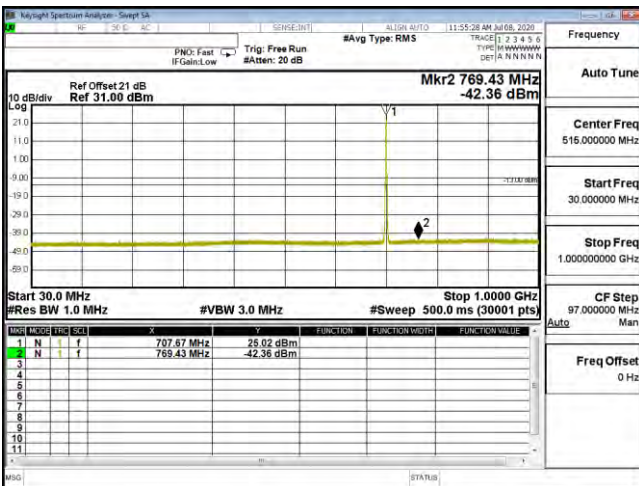

CSE B12 5M CH23095 QPSK(1,12) 30M-1G

CSE B12 5M CH23095 QPSK(1,12) 1G-10G

CSE B12 5M CH23095 16QAM(1,0) 30M-1G

CSE B12 5M CH23095 16QAM(1,0) 1G-10G

CSE B12 5M CH23095 64QAM(1,12) 30M-1G

CSE B12 5M CH23095 64QAM(1,12) 1G-10G