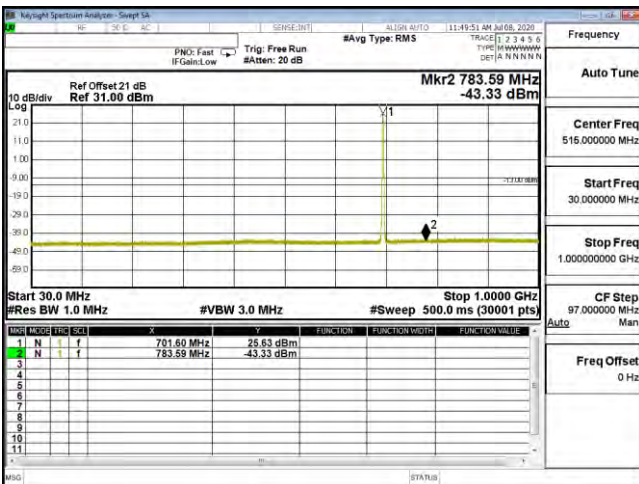

CSE B12 5M CH23035 QPSK(1,12) 30M-1G

CSE B12 5M CH23035 QPSK(1,12) 1G-10G

CSE B12 5M CH23035 16QAM(1,12) 30M-1G

CSE B12 5M CH23035 16QAM(1,12) 1G-10G

CSE B12 5M CH23035 64QAM(1,12) 30M-1G

CSE B12 5M CH23035 64QAM(1,12) 1G-10G