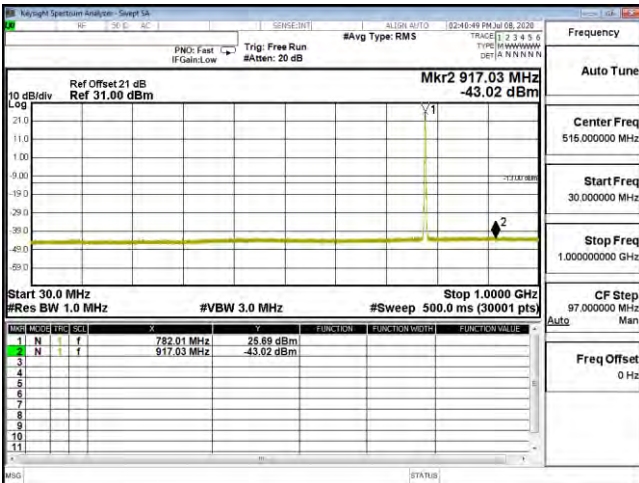

CSE B13 5M CH23230 16QAM(1,12) 30M-1G