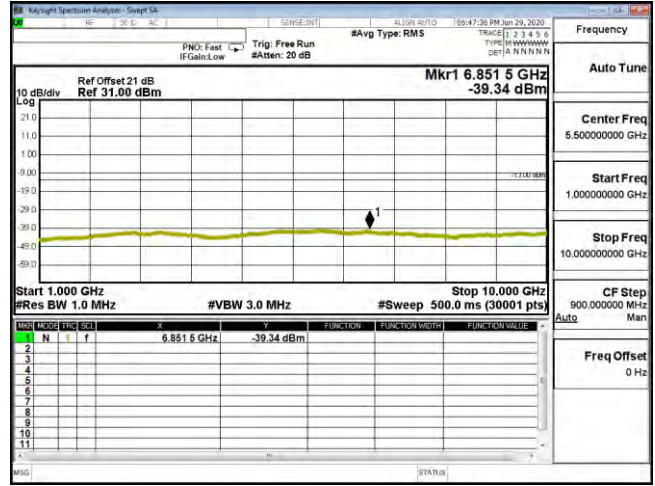

CSE B12 1.4M CH23017 QPSK(3,3) 1G-10G