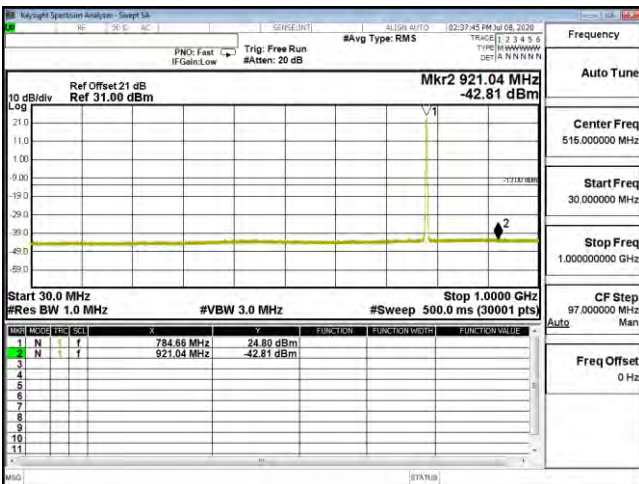

CSE B13 5M CH23255 QPSK(1,12) 30M-1G

CSE B13 5M CH23255 QPSK(1,12) 1G-10G

CSE B13 5M CH23255 16QAM(1,0) 1G-10G

CSE B13 5M CH23255 16QAM(1,0) 30M-1G

CSE B13 5M CH23255 64QAM(1,12) 30M-1G

CSE B13 5M CH23255 64QAM(1,12) 1G-10G