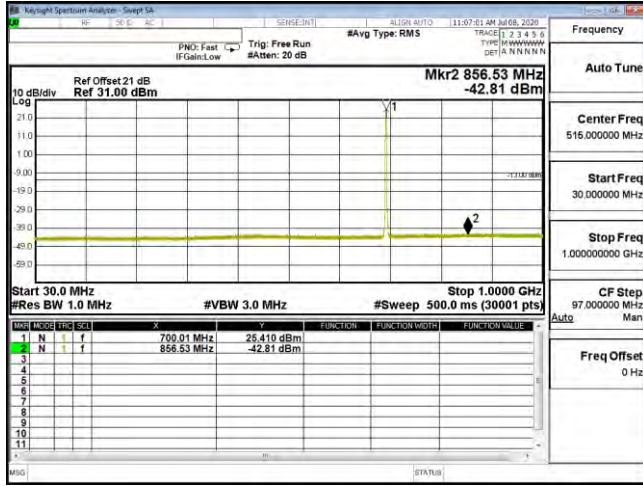

|                |                               |            |             |
|----------------|-------------------------------|------------|-------------|
| Product        | Mobile Computer               |            |             |
| Test Mode      | Spurious Emission (Conducted) |            |             |
| Date of Test   | 2020/07/15                    | Test Site  | CTR         |
| Test Condition | LTE-Band 12                   | Test Range | 30MHz~10GHz |