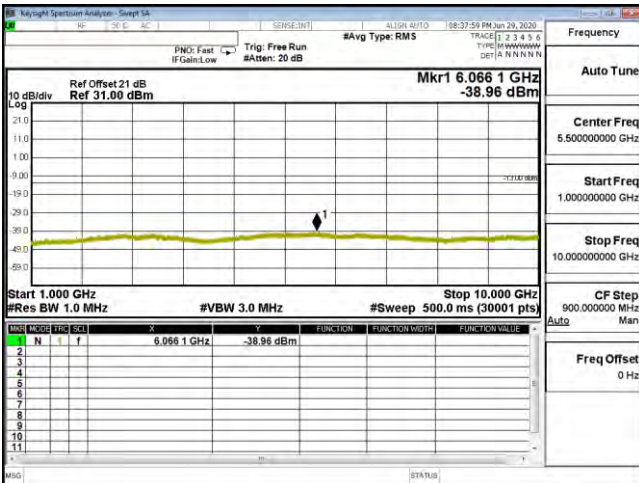

CSE B13 5M CH23255 16QAM(1,0) 1G-10G