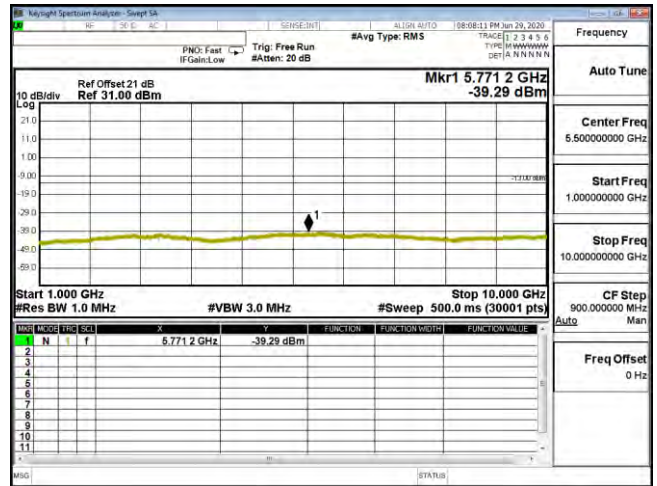

CSE B13 10M CH23230 QPSK(1,25) 1G-10G