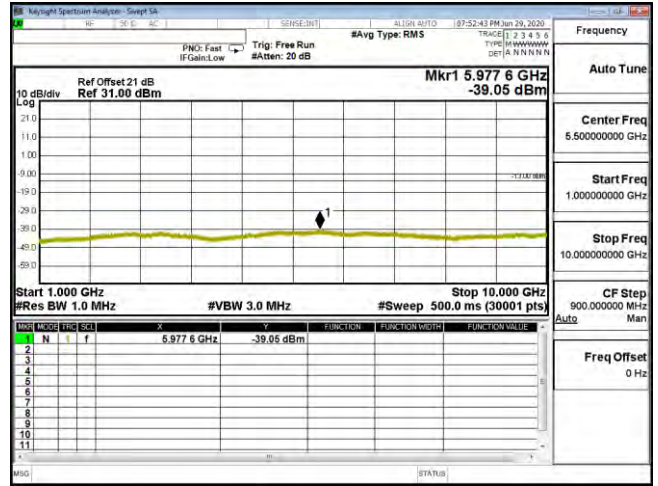

CSE B12 5M CH23095 QPSK(1,12) 1G-10G