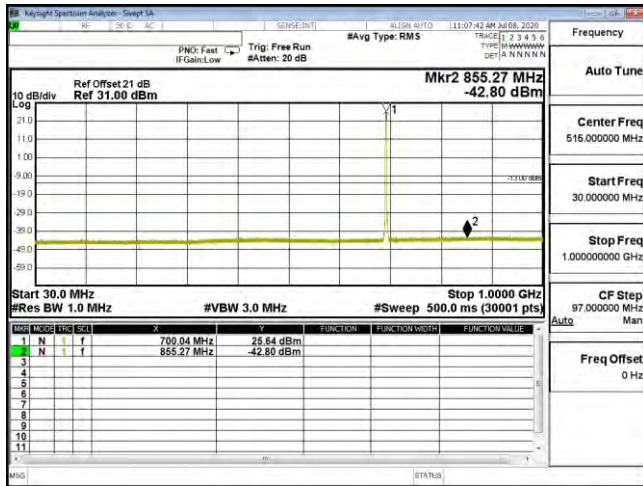

CSE B12 1.4M CH23017 16QAM(3,3) 30M-1G