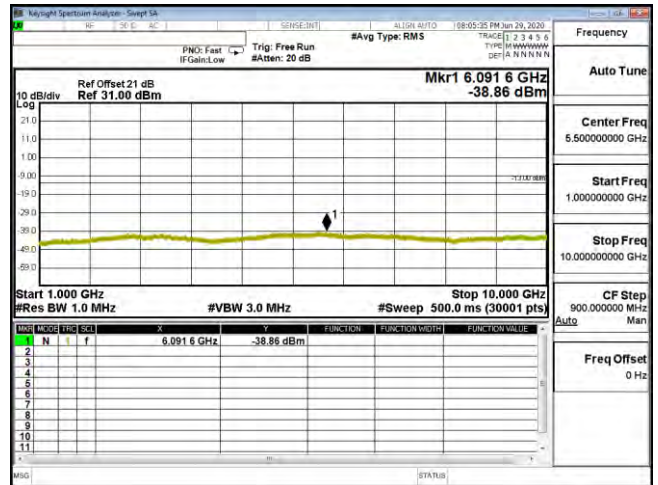

CSE B12 10M CH23130 16QAM(1,25) 1G-10G