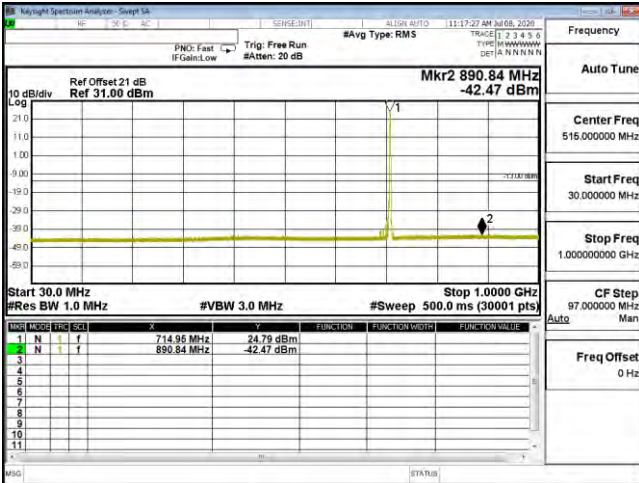

CSE B12 1.4M CH23173 16QAM(3,0) 30M-1G