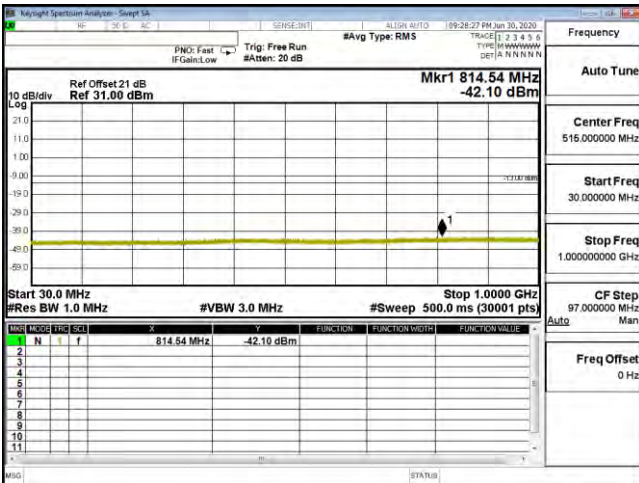

CSE B4 15M CH20325 QPSK(1,37) 30M-1G

CSE B4 15M CH20325 QPSK(1,37) 1G-18G

CSE B4 15M CH20325 16QAM(1,37) 30M-1G

CSE B4 15M CH20325 16QAM(1,37) 1G-18G

CSE B4 15M CH20325 64QAM(1,37) 30M-1G

CSE B4 15M CH20325 64QAM(1,37) 1G-18G