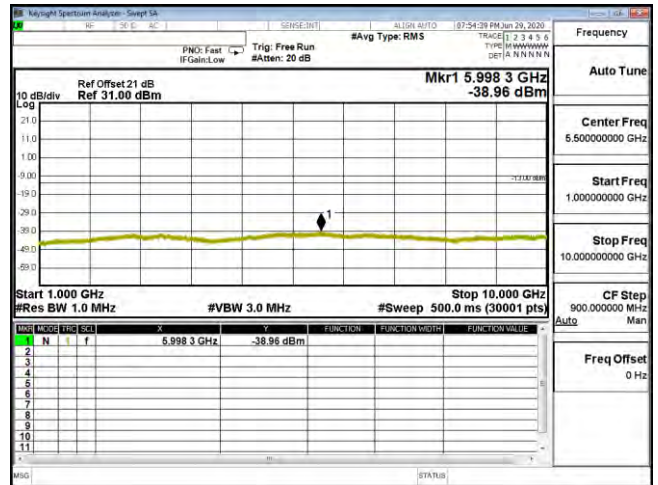

CSE B12 5M CH23155 16QAM(1,0) 1G-10G