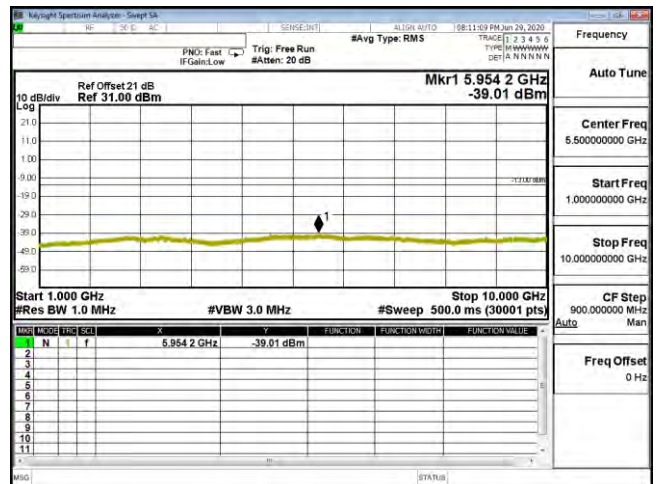

CSE B13 5M CH23205 64QAM(1,12) 1G-10G