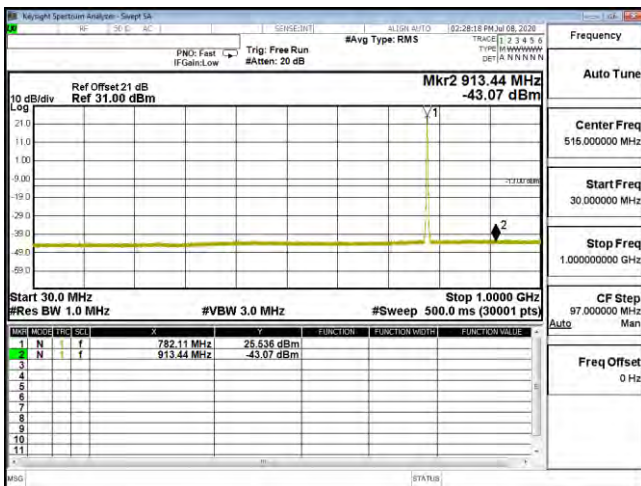

CSE B13 10M CH23230 16QAM(1,25) 30M-1G