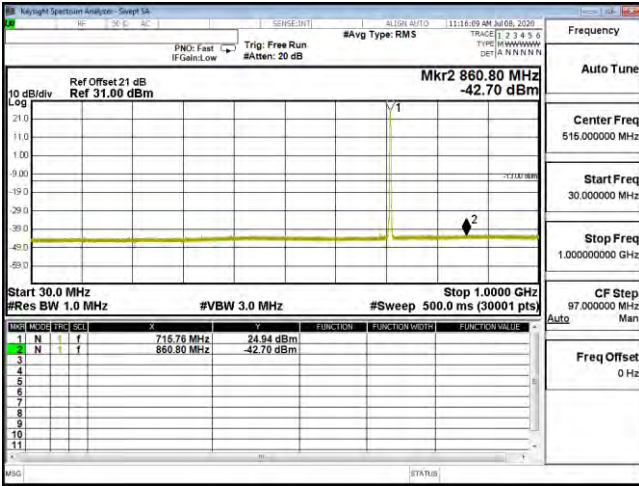

CSE B12 1.4M CH23095 QPSK(3,3) 30M-1G

CSE B12 1.4M CH23095 QPSK(3,3) 1G-10G

CSE B12 1.4M CH23095 16QAM(3,0) 30M-1G

CSE B12 1.4M CH23095 16QAM(3,0) 1G-10G

CSE B12 1.4M CH23095 64QAM(1,0) 30M-1G

CSE B12 1.4M CH23095 64QAM(1,0) 1G-10G