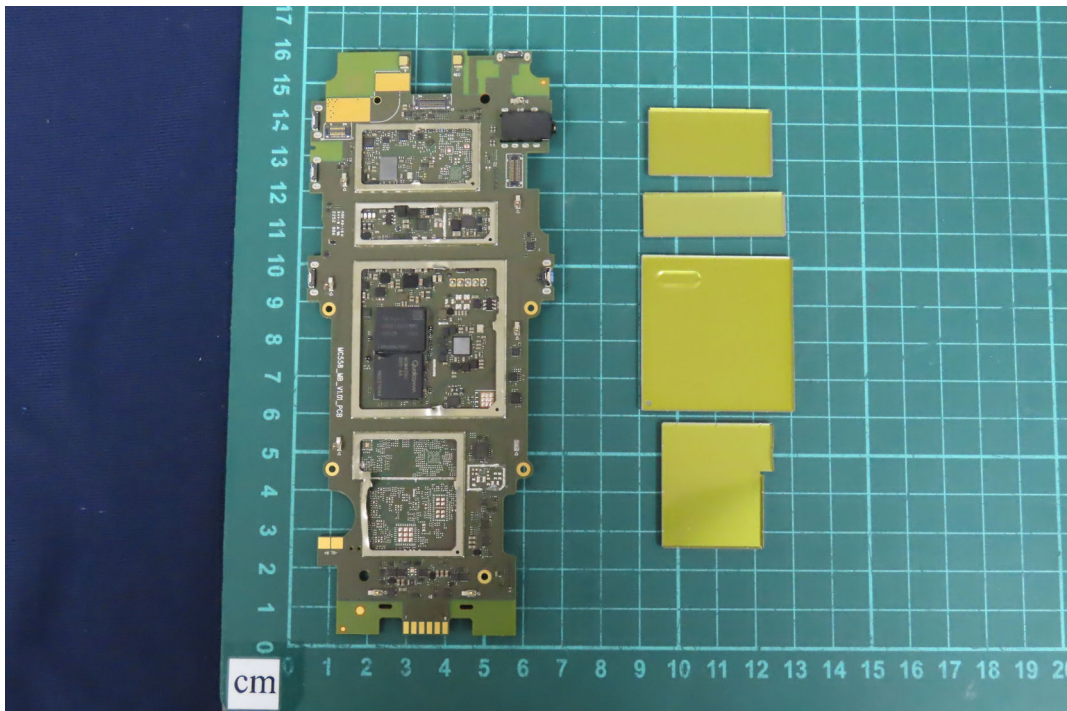

(33) EUT Photo

(34) EUT Photo

(35) EUT Photo

(36) EUT Photo

(37) EUT Photo

(38) EUT Photo

(39) EUT Photo

(40) EUT Photo - MFR: CIPHERLAB, Model No.: RK25 Snap-on

(41) EUT Photo - MFR: Sunny, Model No.: SYS1561-1005

(42) EUT Photo - MFR: Sunny, Model No.: SYS1561-1005

(43) EUT Photo - MFR: Sunny, Model No.: SYS1561-1005

(44) EUT Photo - MFR: CWT, Model No.: 2AEA010BC3D