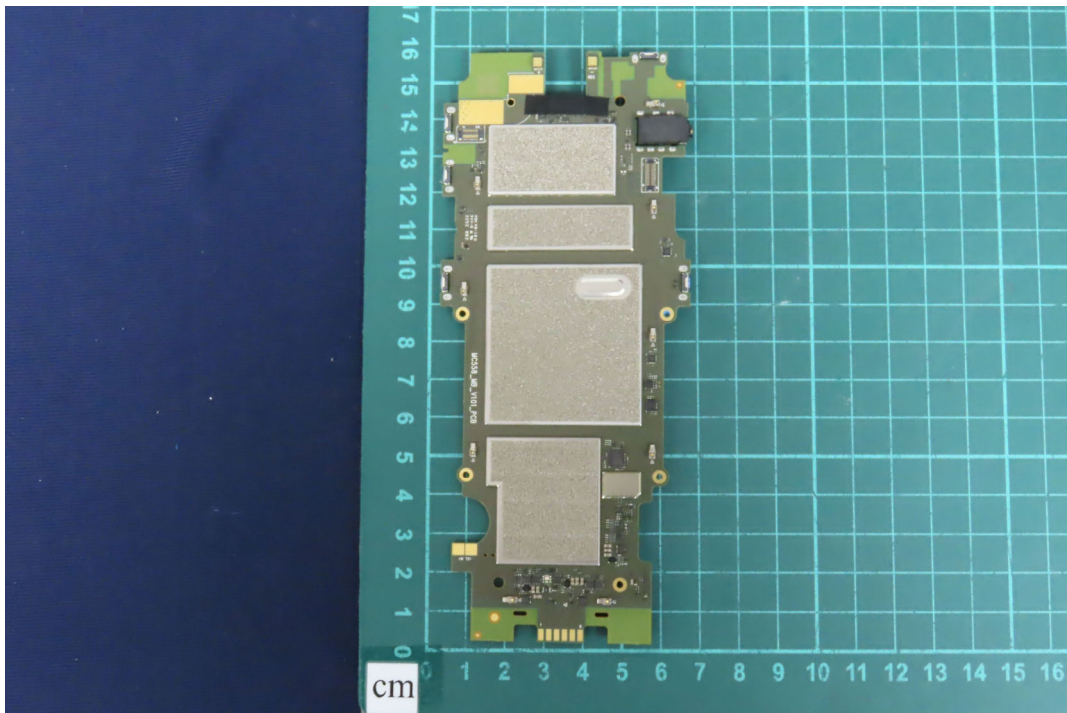

(33) EUT Photo

(34) EUT Photo

(35) EUT Photo

(36) EUT Photo

(37) EUT Photo

(38) EUT Photo

(39) EUT Photo

(40) EUT Photo - MFR: CIPHERLAB, Model No.: RK25 Snap-on

(41) EUT Photo - MFR: Sunny, Model No.: SYS1561-1005

(42) EUT Photo - MFR: Sunny, Model No.: SYS1561-1005

(43) EUT Photo - MFR: Sunny, Model No.: SYS1561-1005

(44) EUT Photo - MFR: CWT, Model No.: 2AEA010BC3D