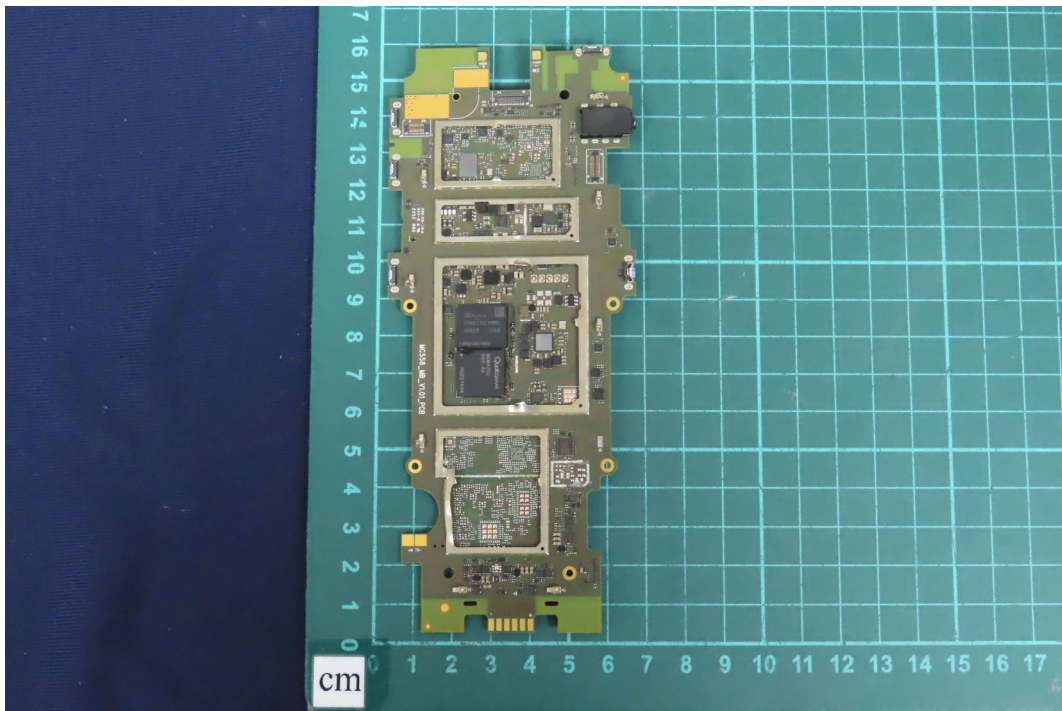

(33) EUT Photo

(34) EUT Photo

(35) EUT Photo

(36) EUT Photo

(37) EUT Photo

(38) EUT Photo

(39) EUT Photo

(40) EUT Photo - MFR: CIPHERLAB, Model No.: RK25 Snap-on

(41) EUT Photo - MFR: Sunny, Model No.: SYS1561-1005

(42) EUT Photo - MFR: Sunny, Model No.: SYS1561-1005

(43) EUT Photo - MFR: Sunny, Model No.: SYS1561-1005

(44) EUT Photo - MFR: CWT, Model No.: 2AEA010BC3D