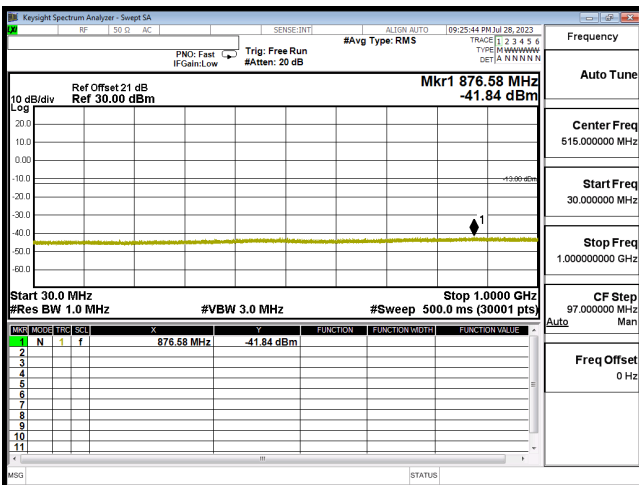

CSE B25 10M CH26640 QPSK(1,25) 30M-1G