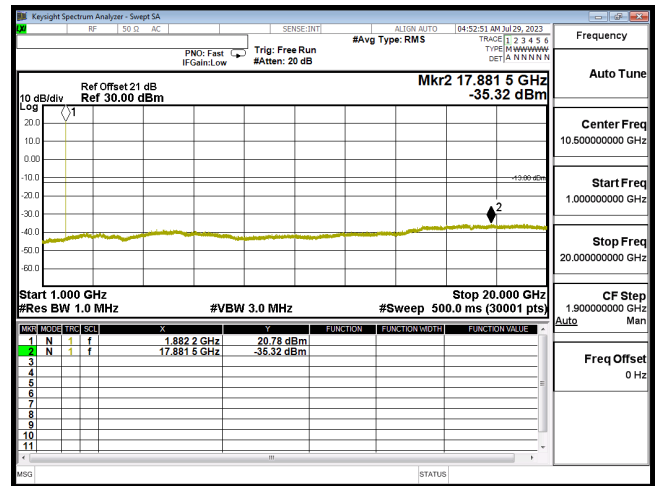

CSE B25 5M CH26365 QPSK(1,12) 1G-20G

CSE B25 5M CH26665 QPSK(1,12) 30M-1G

CSE B25 5M CH26665 QPSK(1,12) 1G-20G

CSE B25 10M CH26090 QPSK(1,25) 30M-1G

CSE B25 10M CH26090 QPSK(1,25) 1G-20G

CSE B25 10M CH26365 QPSK(1,25) 30M-1G