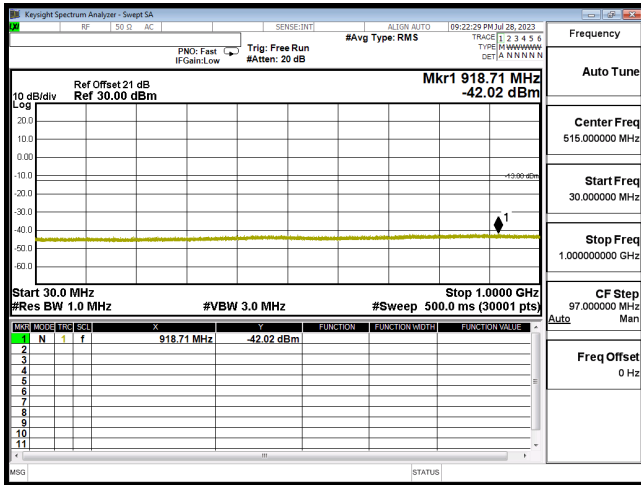

CSE B25 15M CH26115 QPSK(1,37) 30M-1G