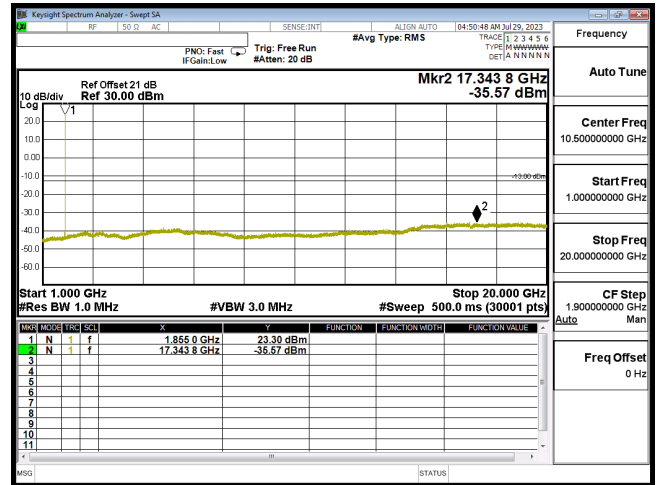

CSE B25 5M CH26365 QPSK(1,12) 1G-20G

CSE B25 5M CH26665 QPSK(1,12) 30M-1G

CSE B25 5M CH26665 QPSK(1,12) 1G-20G

CSE B25 10M CH26090 QPSK(1,25) 30M-1G

CSE B25 10M CH26090 QPSK(1,25) 1G-20G

CSE B25 10M CH26365 QPSK(1,25) 30M-1G