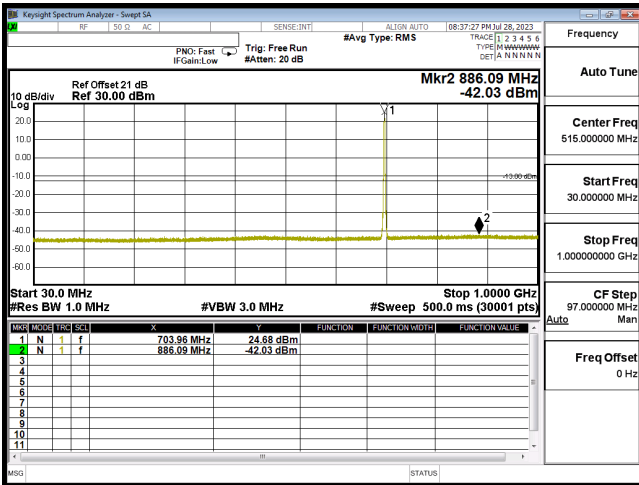

CSE B12 10M CH23060 QPSK(1,25) 30M-1G