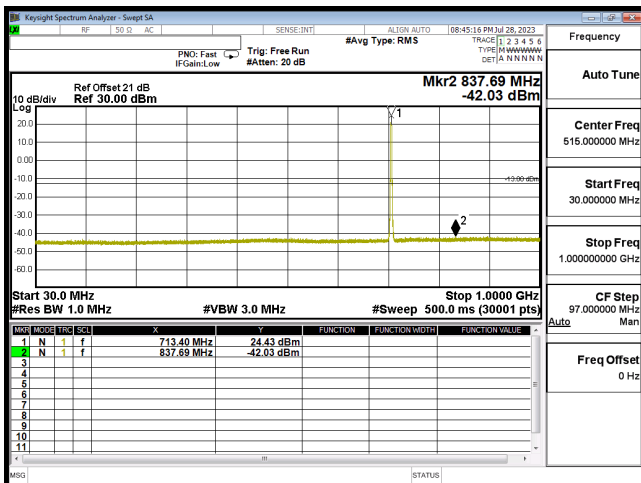

CSE B12 3M CH23165 QPSK(1,7) 1G-10G

CSE B12 5M CH23035 QPSK(1,12) 30M-1G

CSE B12 5M CH23035 QPSK(1,12) 1G-10G

CSE B12 5M CH23095 QPSK(1,12) 30M-1G

CSE B12 5M CH23095 QPSK(1,12) 1G-10G

CSE B12 5M CH23155 QPSK(1,12) 30M-1G