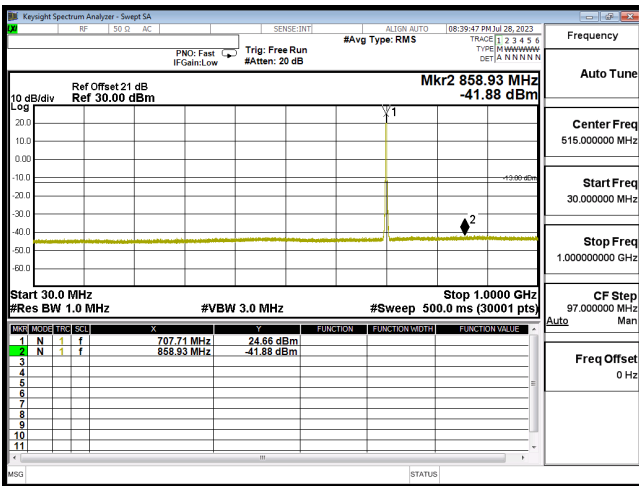

CSE B12 10M CH23095 QPSK(1,25) 30M-1G