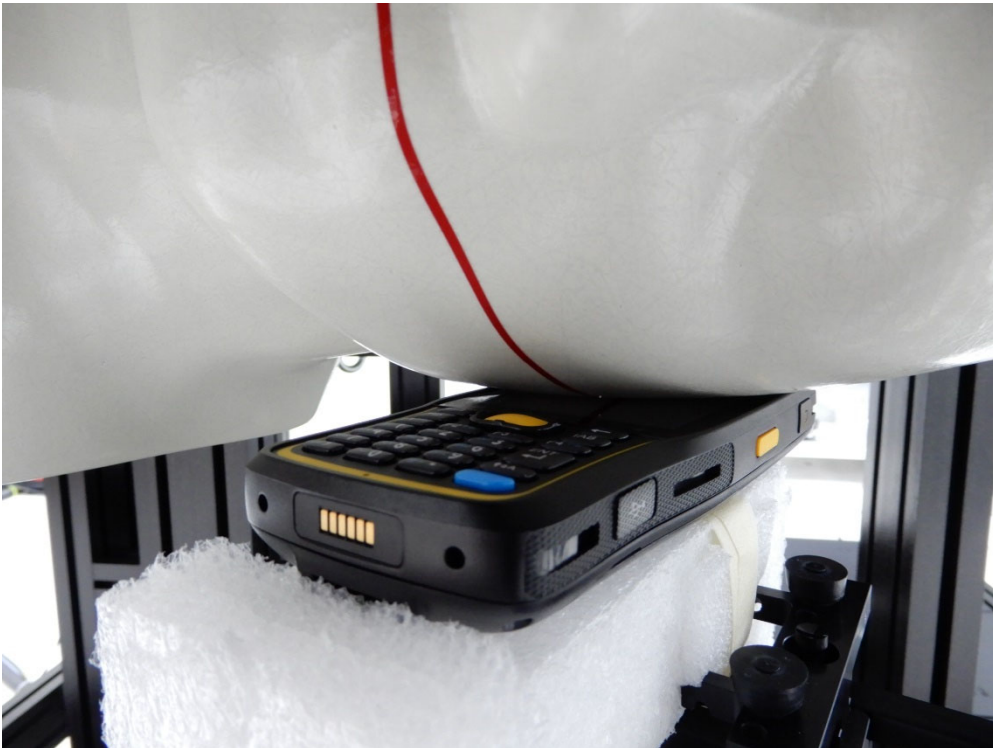

Appendix C. Test Setup Photographs

Left-Cheek

Left-Tilt

Right-Cheek

Right-Tilt

Front_10mm

Back_10mm

Left-side_10mm

Right-side_10mm

Top_10mm

Bottom_10mm

Front_0mm

Back_0mm

Right-side_0mm

Top_0mm

Depth of the liquid in the phantom