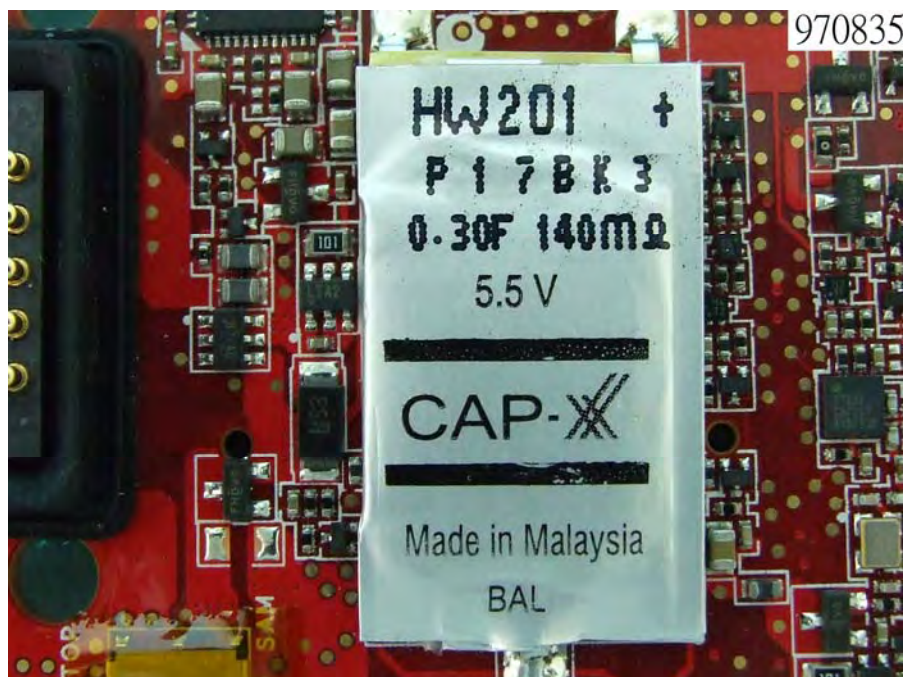

**FCC TEST REPORT**

---

(1D SE 955 Standard Laser)

970835

970835

**FCC TEST REPORT**

---

970835

970835

**FCC TEST REPORT**

---

970835

970835

**FCC TEST REPORT**

---

**FCC TEST REPORT**

**FCC TEST REPORT**

---

970835

970835

**FCC TEST REPORT**

---

**FCC TEST REPORT**

---

**FCC TEST REPORT**

---

**FCC TEST REPORT**

---

**FCC TEST REPORT**

---

**FCC TEST REPORT**

---