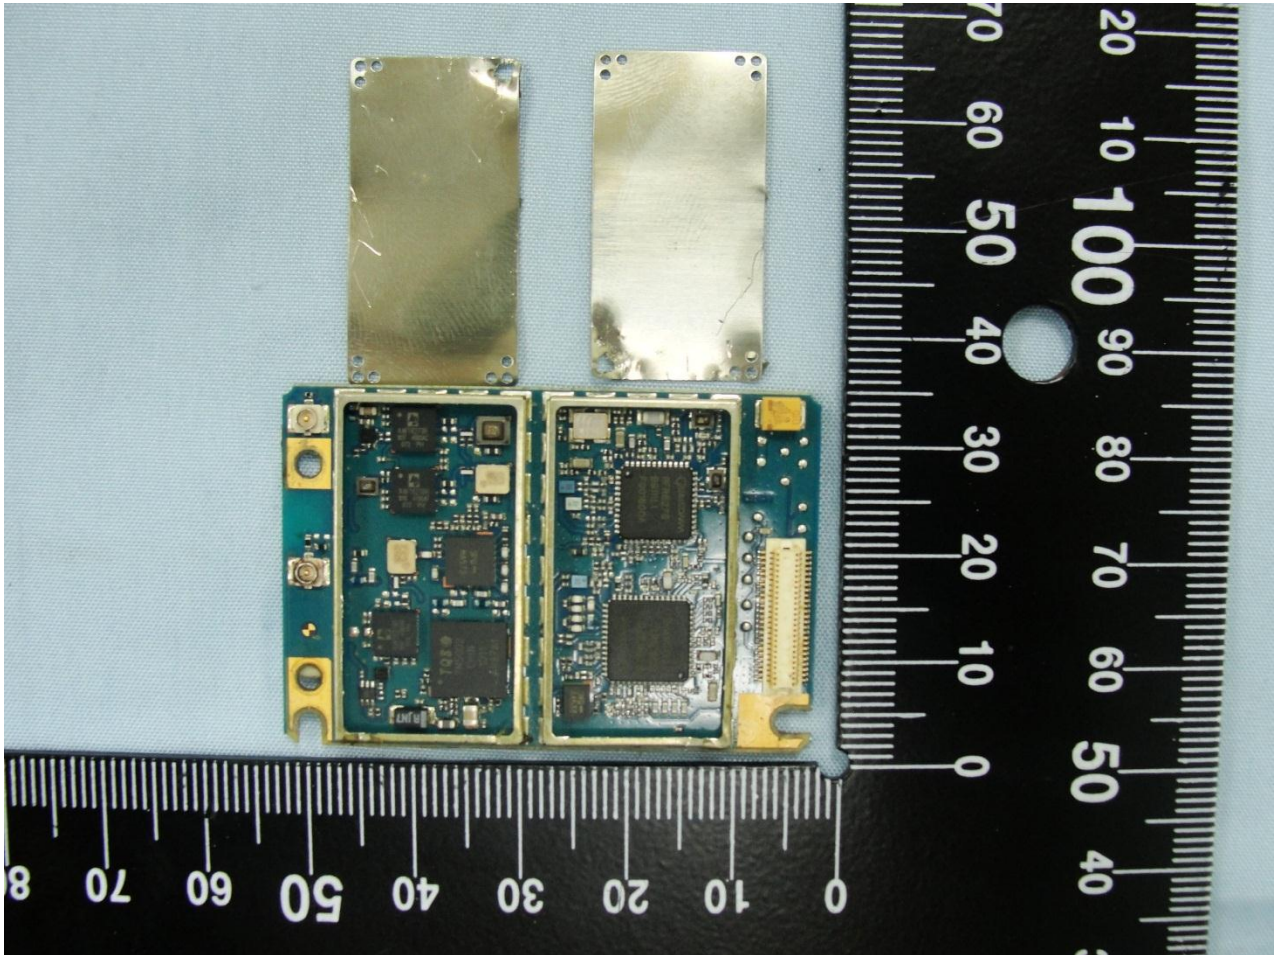

3. Internal Photograph of EUT

Brand Name: CIPHERLAB / Model Name: 8790

Brand Name: CIPHERLAB / Model Name: 8790

Brand Name: CIPHERLAB / Model Name: 8790

Brand Name: CIPHERLAB / Model Name: 8790

Brand Name: CIPHERLAB / Model Name: 8790

Brand Name: CIPHERLAB / Model Name: 8790

Brand Name: CIPHERLAB / Model Name: 8790

Brand Name: CIPHERLAB / Model Name: 8790

WWAN Module

Brand Name: CIPHERLAB / Model Name: 8790

Brand Name: CIPHERLAB / Model Name: 8790