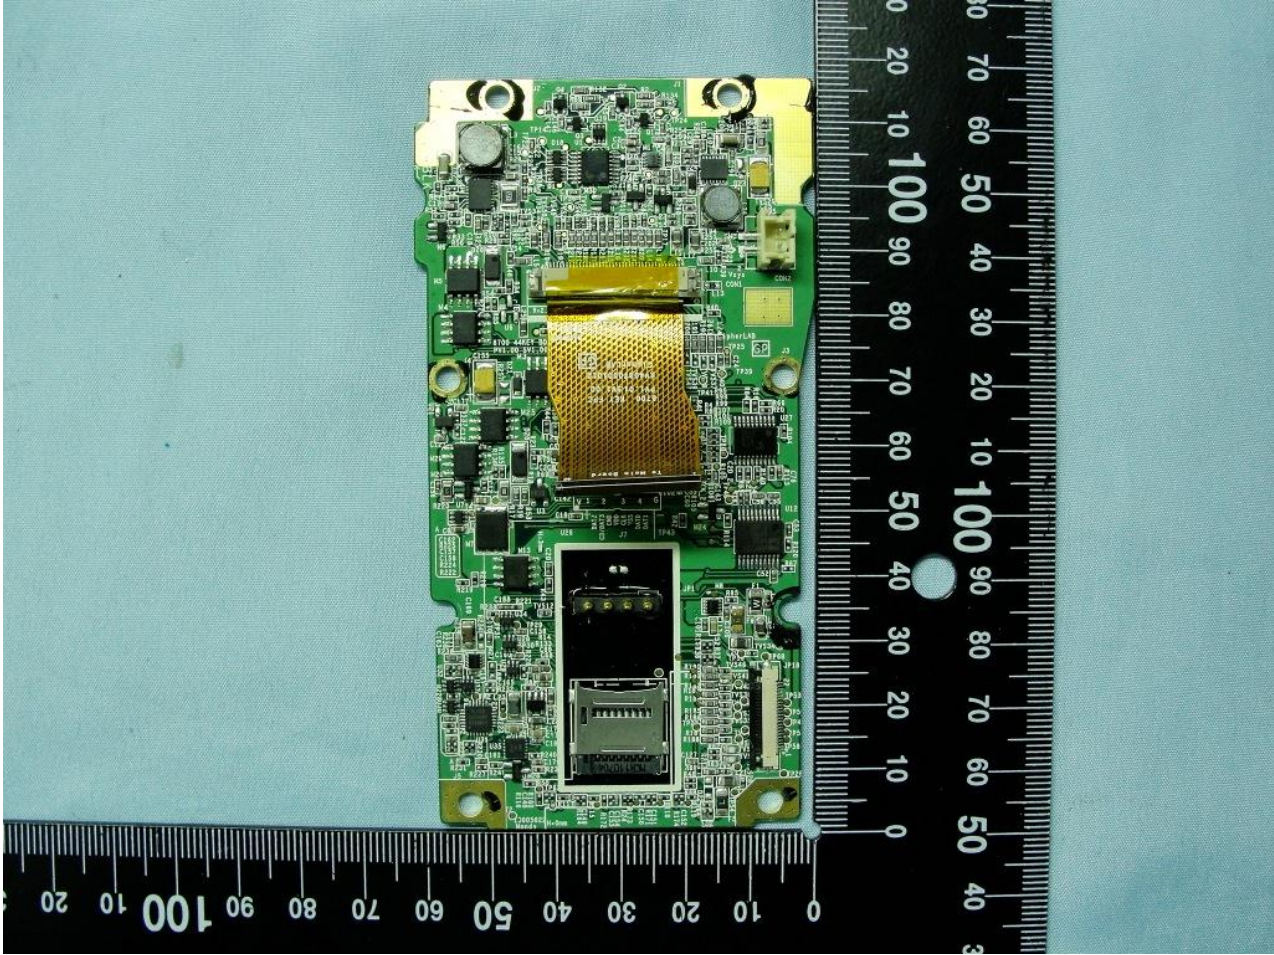

3. Internal Photograph of EUT

Brand Name: CIPHERLAB / Model Name: 8790

Brand Name: CIPHERLAB / Model Name: 8790

Brand Name: CIPHERLAB / Model Name: 8790

Brand Name: CIPHERLAB / Model Name: 8790

Brand Name: CIPHERLAB / Model Name: 8790

Brand Name: CIPHERLAB / Model Name: 8790

Brand Name: CIPHERLAB / Model Name: 8790

Brand Name: CIPHERLAB / Model Name: 8790

WWAN Module

Brand Name: CIPHERLAB / Model Name: 8790

Brand Name: CIPHERLAB / Model Name: 8790

Brand Name: CIPHERLAB / Model Name: 8790

Brand Name: CIPHERLAB / Model Name: 8790

Brand Name: CIPHERLAB / Model Name: 8790

Brand Name: CIPHERLAB / Model Name: 8790

Brand Name: CIPHERLAB / Model Name: 8790