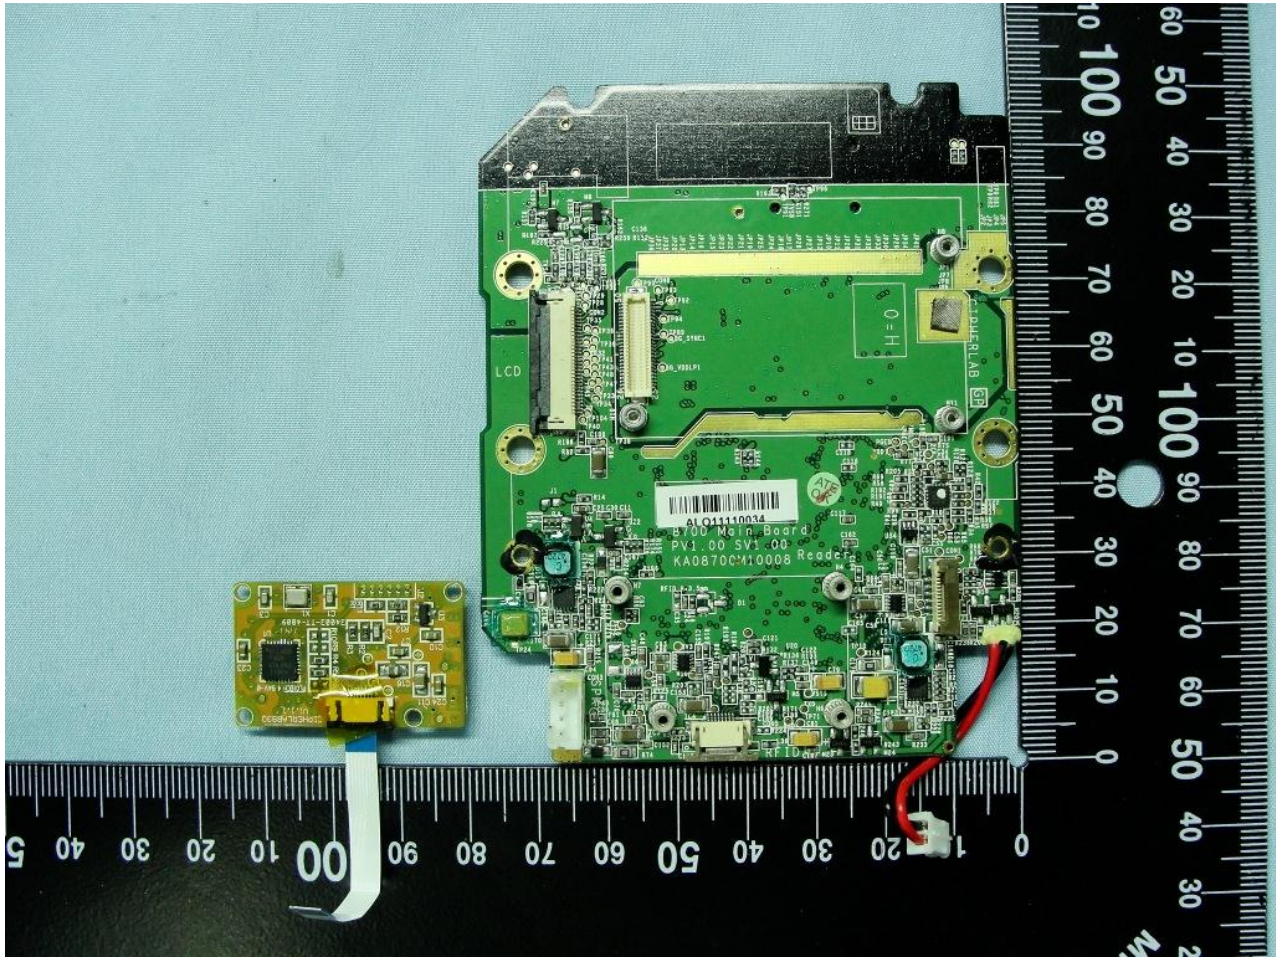

3. Internal Photograph of EUT

Brand Name: CIPHERLAB / Model Name: 8790

Brand Name: CIPHERLAB / Model Name: 8790

Brand Name: CIPHERLAB / Model Name: 8790

Brand Name: CIPHERLAB / Model Name: 8790

Brand Name: CIPHERLAB / Model Name: 8790

Brand Name: CIPHERLAB / Model Name: 8790

Brand Name: CIPHERLAB / Model Name: 8790

Brand Name: CIPHERLAB / Model Name: 8790

WWAN Module

Brand Name: CIPHERLAB / Model Name: 8790

Brand Name: CIPHERLAB / Model Name: 8790