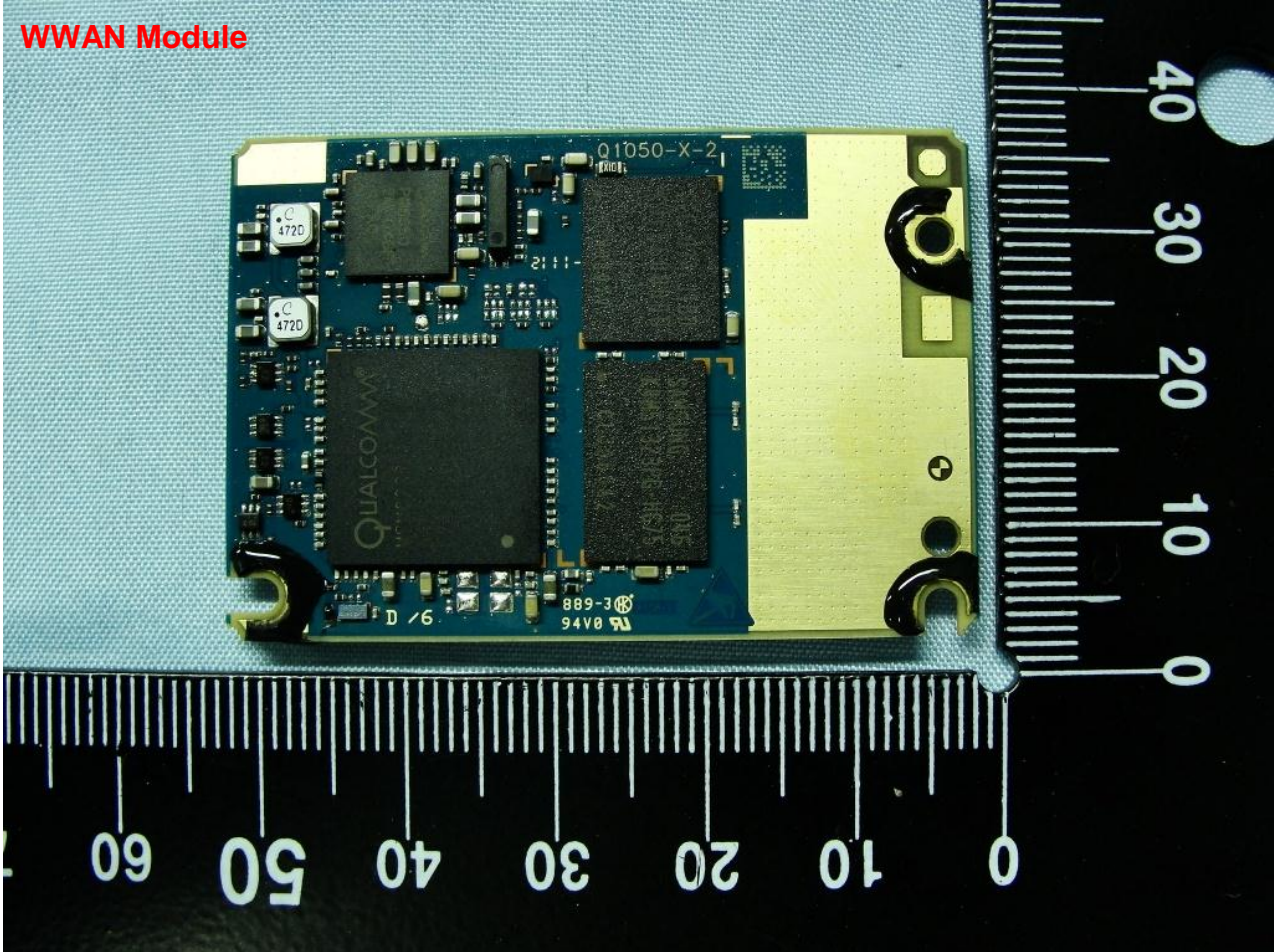

3. Internal Photograph of EUT

Brand Name: CIPHERLAB / Model Name: 8790

Brand Name: CIPHERLAB / Model Name: 8790

Brand Name: CIPHERLAB / Model Name: 8790

Brand Name: CIPHERLAB / Model Name: 8790

Brand Name: CIPHERLAB / Model Name: 8790

Brand Name: CIPHERLAB / Model Name: 8790

Brand Name: CIPHERLAB / Model Name: 8790

Brand Name: CIPHERLAB / Model Name: 8790

WWAN Module

Brand Name: CIPHERLAB / Model Name: 8790

Brand Name: CIPHERLAB / Model Name: 8790