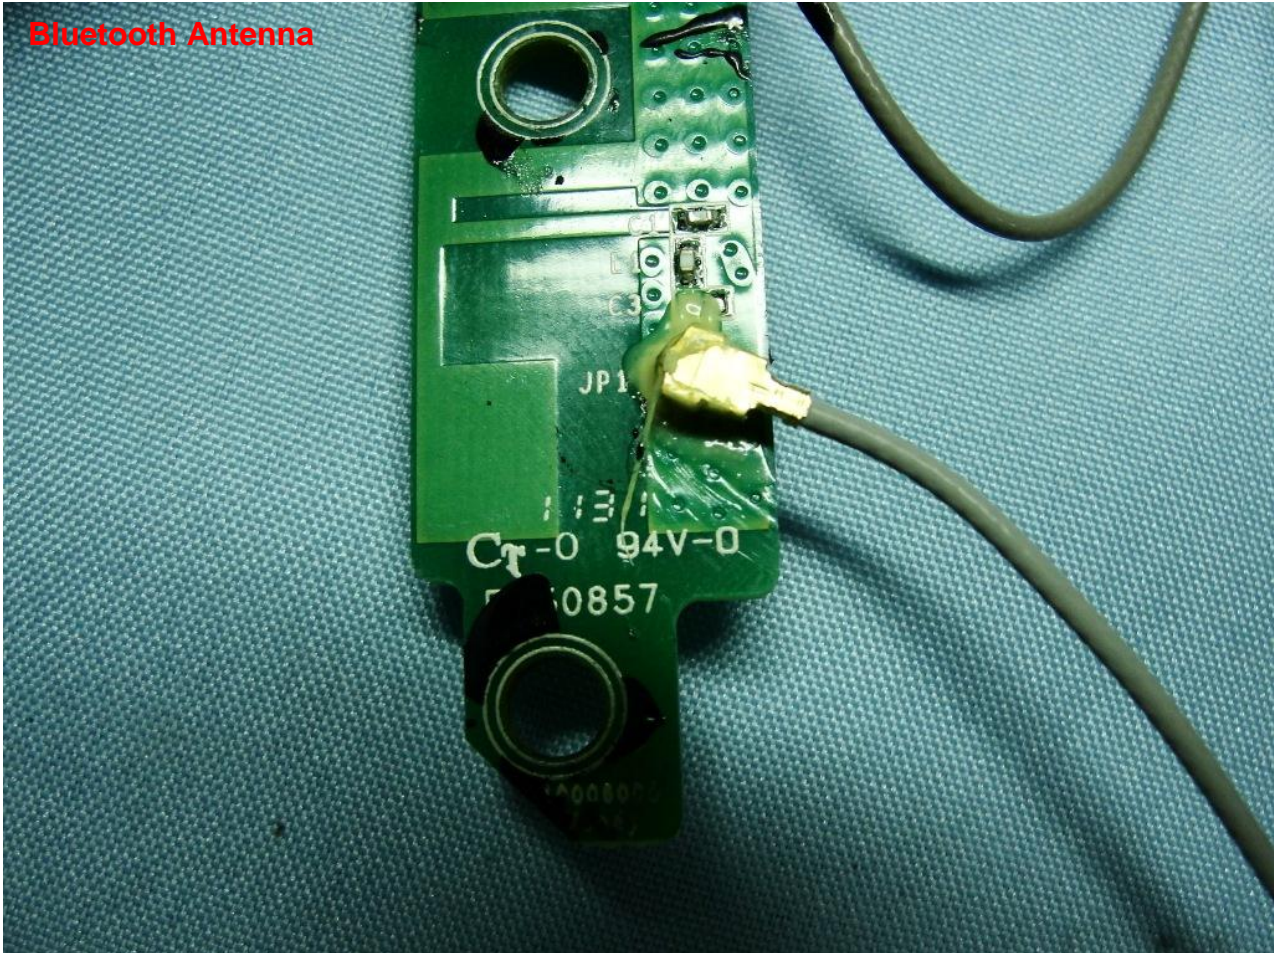

WWAN Antenna

Brand Name: CIPHERLAB / Model Name: 8790

Brand Name: CIPHERLAB / Model Name: 8790

WLAN Antenna

Brand Name: CIPHERLAB / Model Name: 8790

Brand Name: CIPHERLAB / Model Name: 8790

RFID Antenna