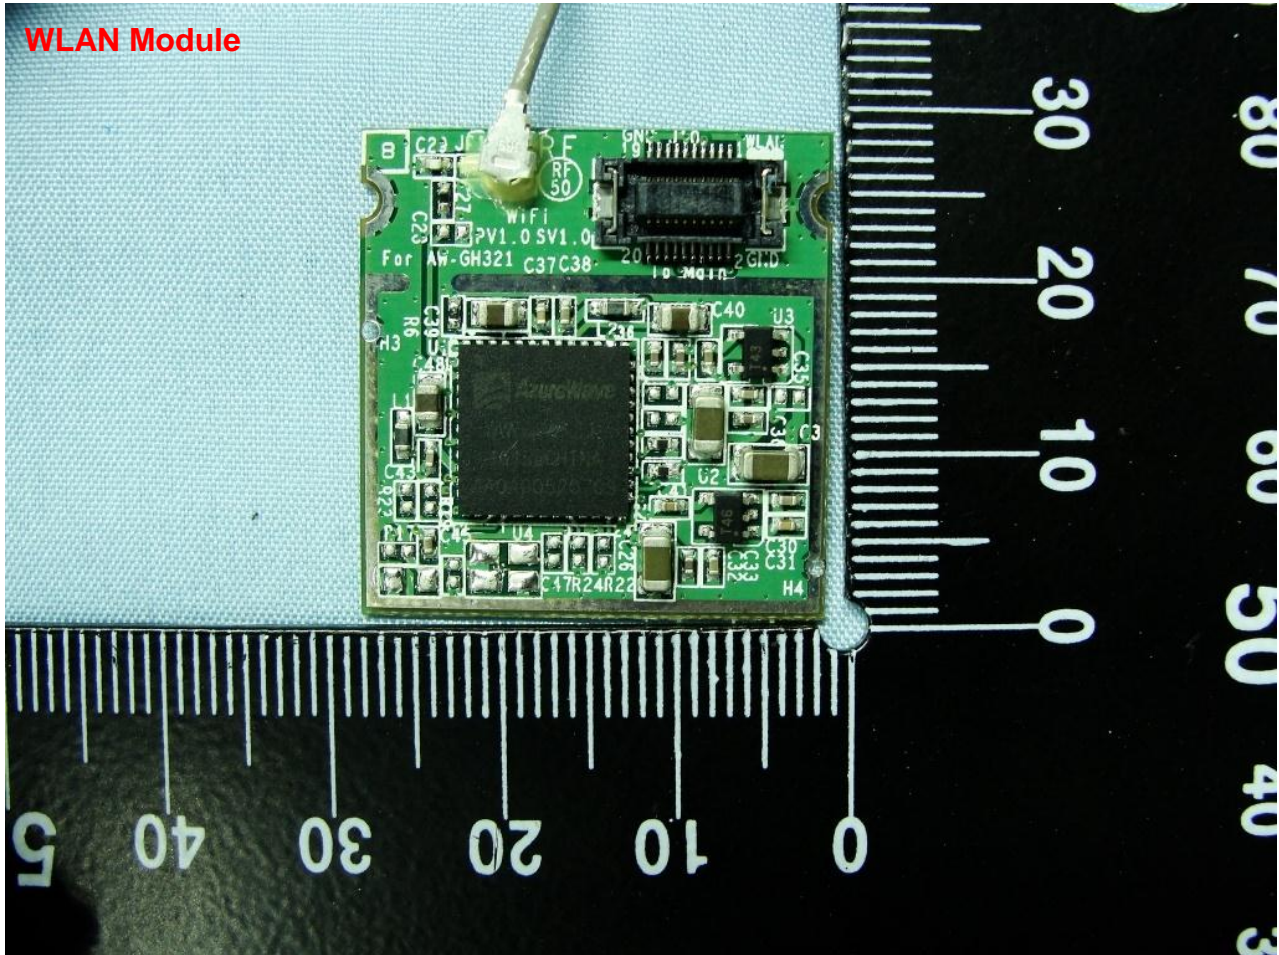

3. Internal Photograph of EUT

Brand Name: CIPHERLAB / Model Name: 8790

Brand Name: CIPHERLAB / Model Name: 8790

Brand Name: CIPHERLAB / Model Name: 8790

Brand Name: CIPHERLAB / Model Name: 8790

Brand Name: CIPHERLAB / Model Name: 8790

Brand Name: CIPHERLAB / Model Name: 8790

Brand Name: CIPHERLAB / Model Name: 8790

Brand Name: CIPHERLAB / Model Name: 8790

WWAN Module

Brand Name: CIPHERLAB / Model Name: 8790

Brand Name: CIPHERLAB / Model Name: 8790