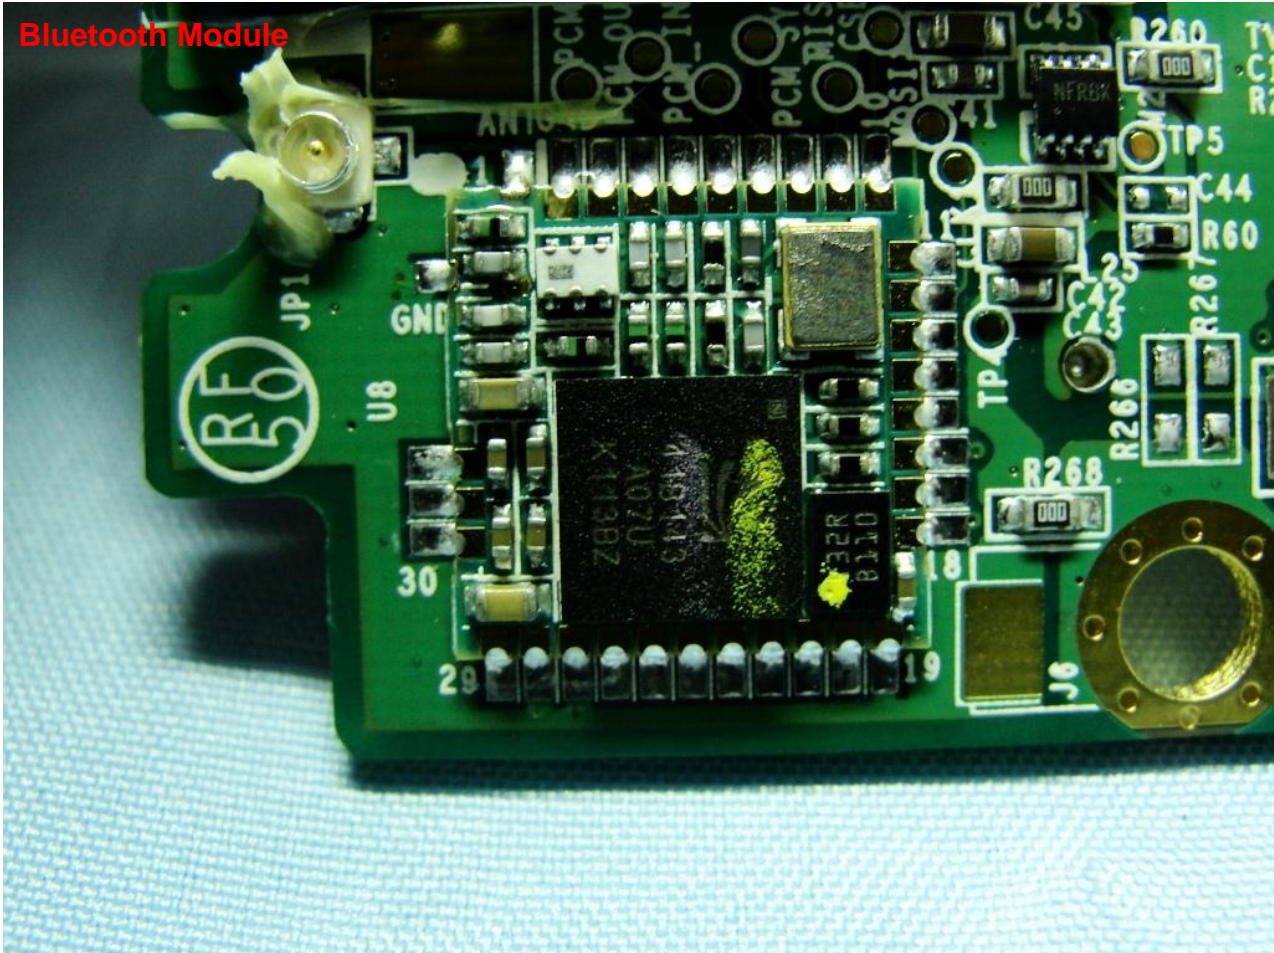

3. Internal Photograph of EUT

Brand Name: CIPHERLAB / Model Name: 8790

Brand Name: CIPHERLAB / Model Name: 8790

Brand Name: CIPHERLAB / Model Name: 8790

Brand Name: CIPHERLAB / Model Name: 8790

Brand Name: CIPHERLAB / Model Name: 8790

Brand Name: CIPHERLAB / Model Name: 8790

Brand Name: CIPHERLAB / Model Name: 8790

Brand Name: CIPHERLAB / Model Name: 8790

WWAN Module

Brand Name: CIPHERLAB / Model Name: 8790

Brand Name: CIPHERLAB / Model Name: 8790

Brand Name: CIPHERLAB / Model Name: 8790

Brand Name: CIPHERLAB / Model Name: 8790

Brand Name: CIPHERLAB / Model Name: 8790

Brand Name: CIPHERLAB / Model Name: 8790

Brand Name: CIPHERLAB / Model Name: 8790