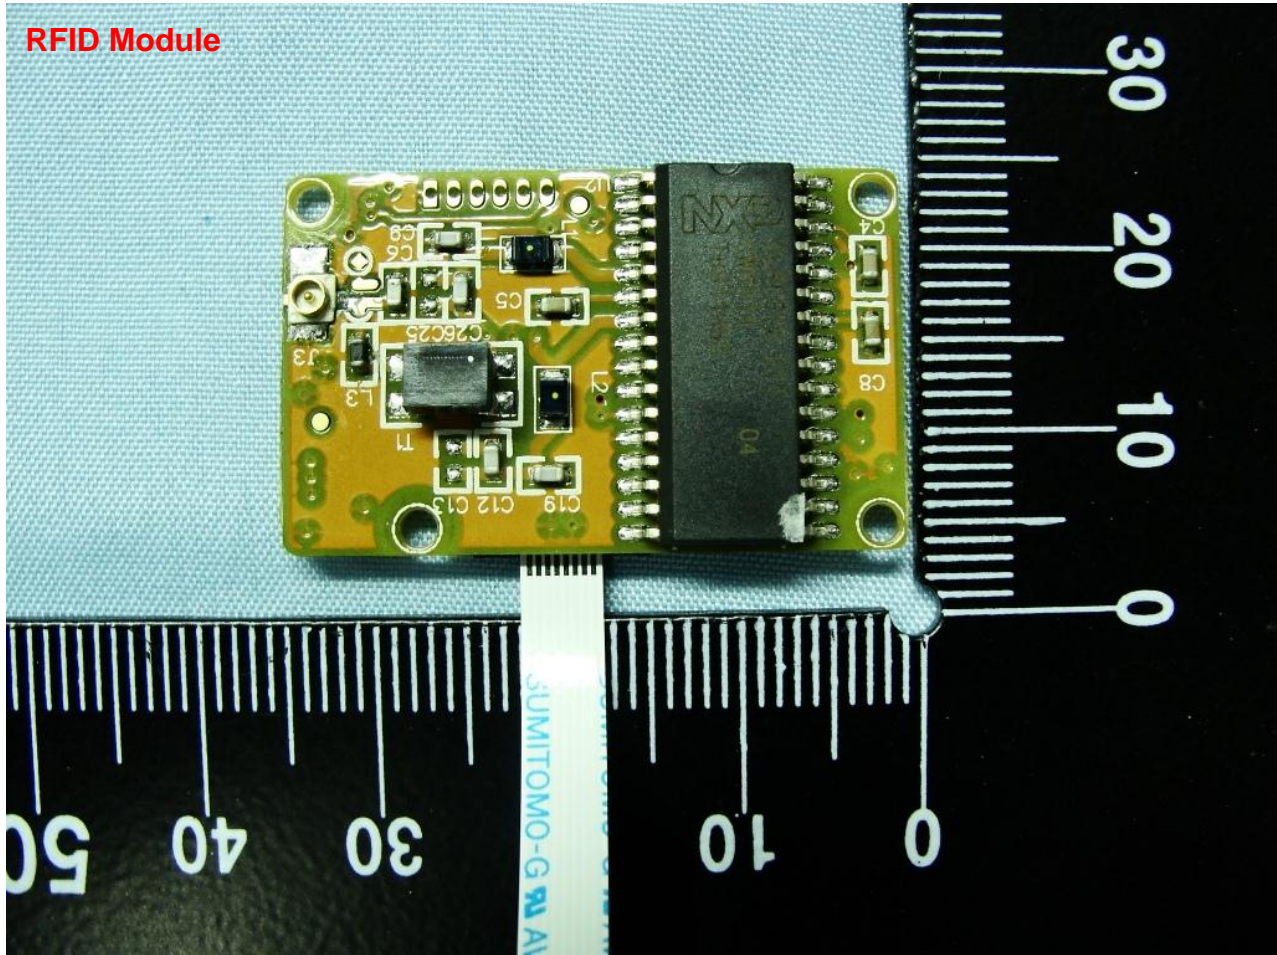

Brand Name: CIPHERLAB / Model Name: 8790