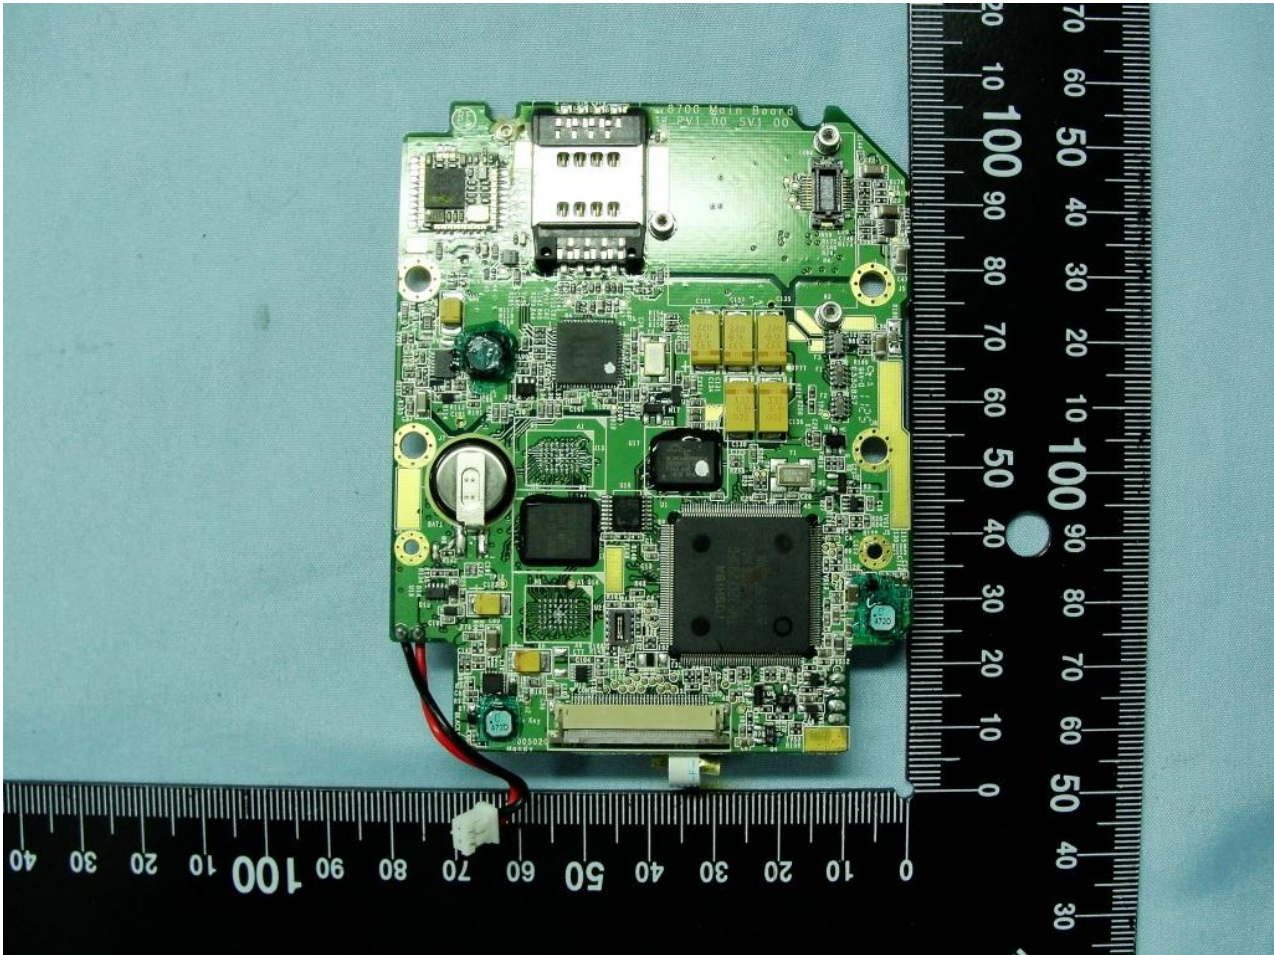

3. Internal Photograph of EUT

Brand Name: CIPHERLAB / Model Name: 8790

Brand Name: CIPHERLAB / Model Name: 8790

Brand Name: CIPHERLAB / Model Name: 8790

Brand Name: CIPHERLAB / Model Name: 8790

Brand Name: CIPHERLAB / Model Name: 8790

Brand Name: CIPHERLAB / Model Name: 8790

Brand Name: CIPHERLAB / Model Name: 8790

Brand Name: CIPHERLAB / Model Name: 8790

WWAN Module

Brand Name: CIPHERLAB / Model Name: 8790

Brand Name: CIPHERLAB / Model Name: 8790