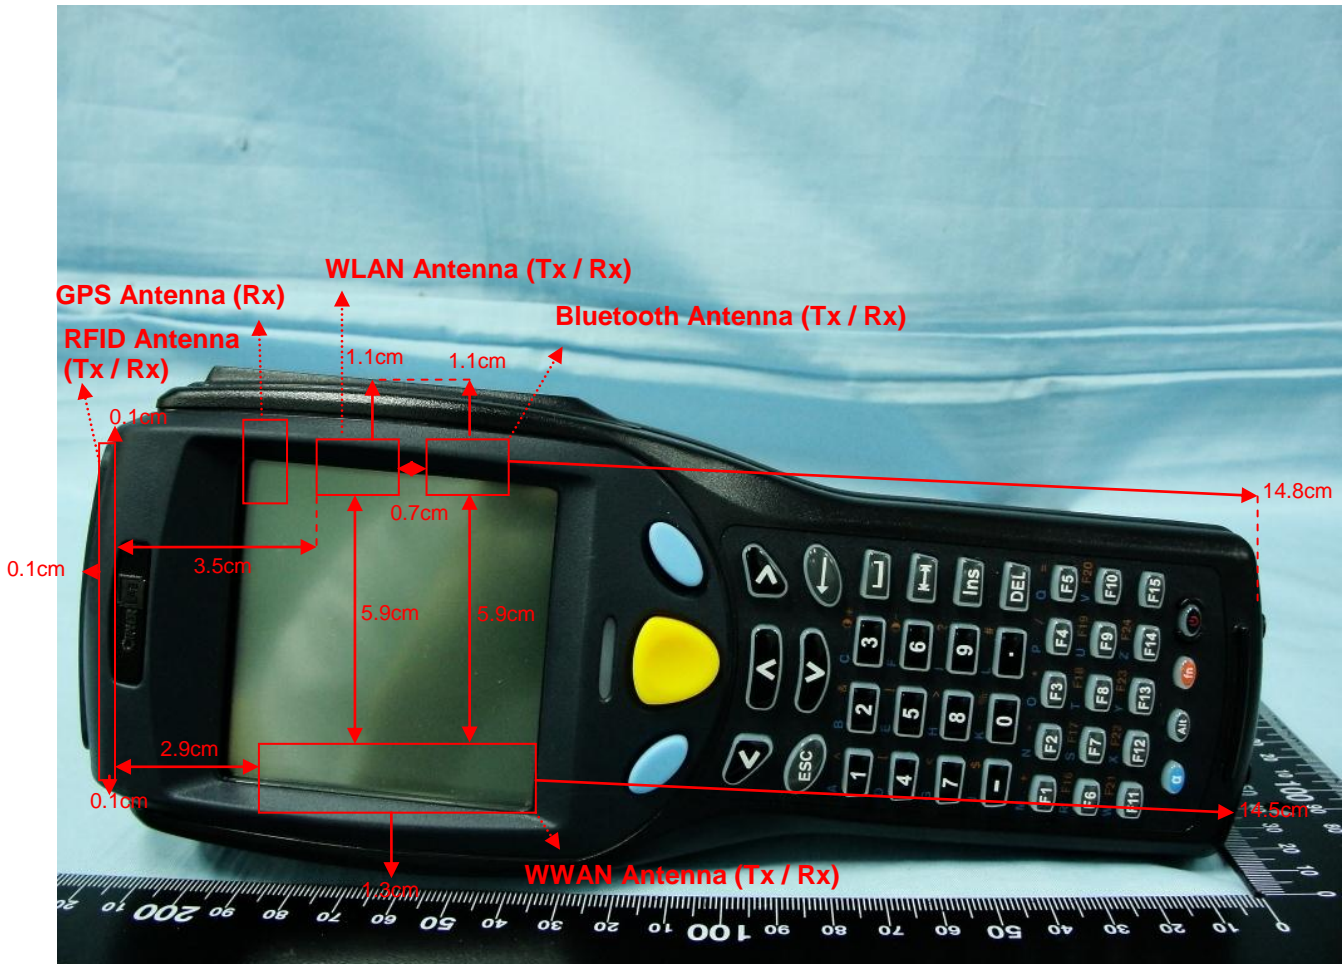

Brand Name: CIPHERLAB / Model Name: 8790

Antenna Location	Length	Width
WWAN Antenna (Tx / Rx)	5.7cm	1.3cm
WLAN Antenna (Tx / Rx)	1.6cm	1.1cm
Bluetooth Antenna (Tx / Rx)	1.6cm	1.1cm
GPS Antenna (Rx)	1.5cm	1.4cm
RFID Antenna (Tx / Rx)	6.2cm	4.9cm