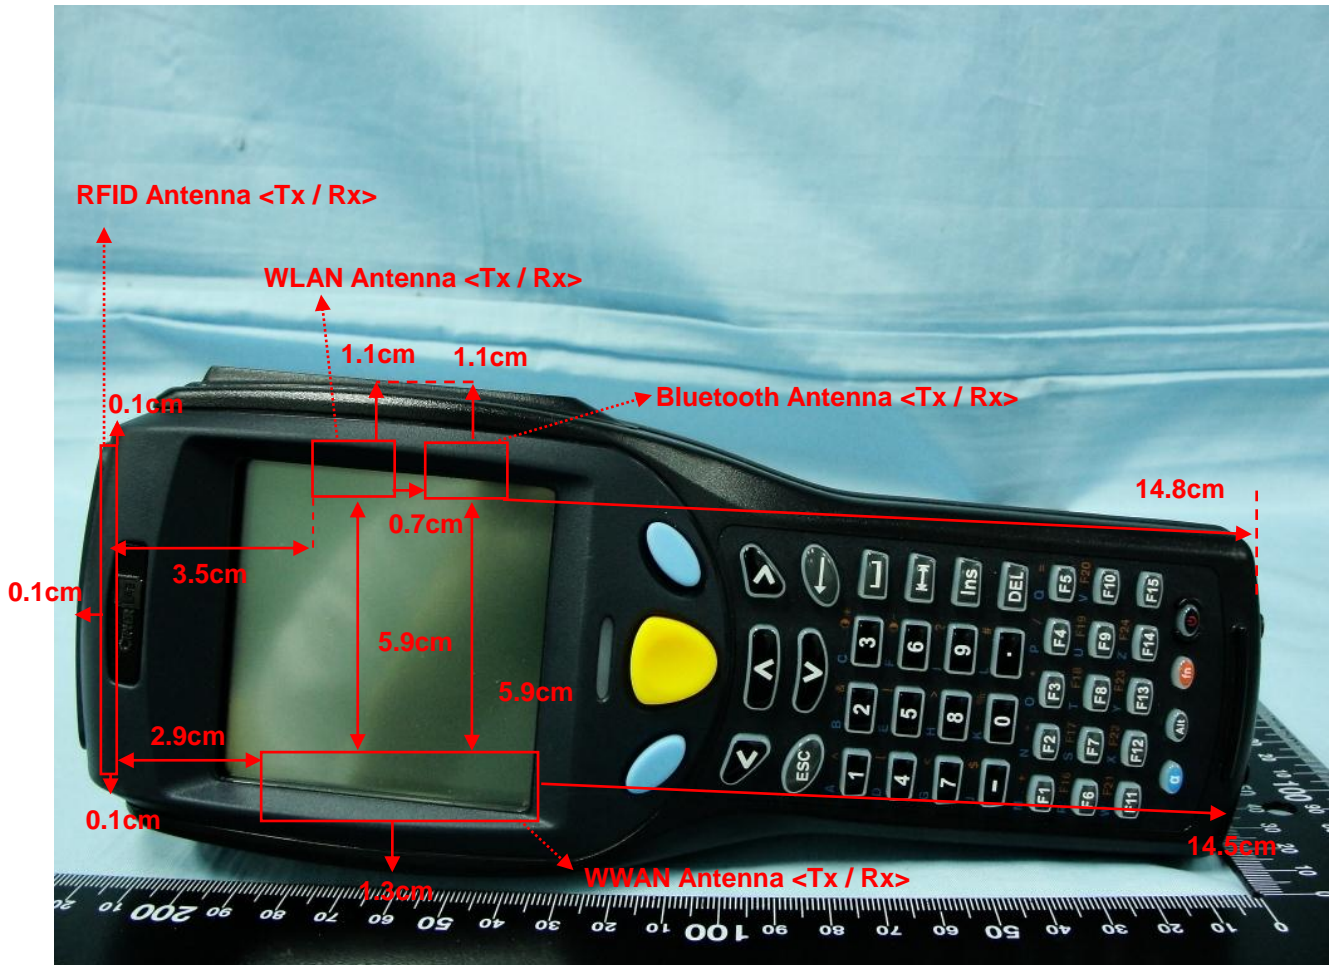

## Appendix D. Product Photos

Antenna Location :

Antenna location	Length	Width
WWAN Antenna <Tx / Rx>	5.7cm	1.3cm
WLAN Antenna <Tx / Rx>	1.6cm	1.1cm
Bluetooth Antenna <Tx / Rx>	1.6cm	1.1cm
RFID Antenna <Tx / Rx>	6.2cm	4.9cm

## Appendix E. Test Setup Photos

Right Side

Left Side

Front of the DUT with 1.5 cm Gap