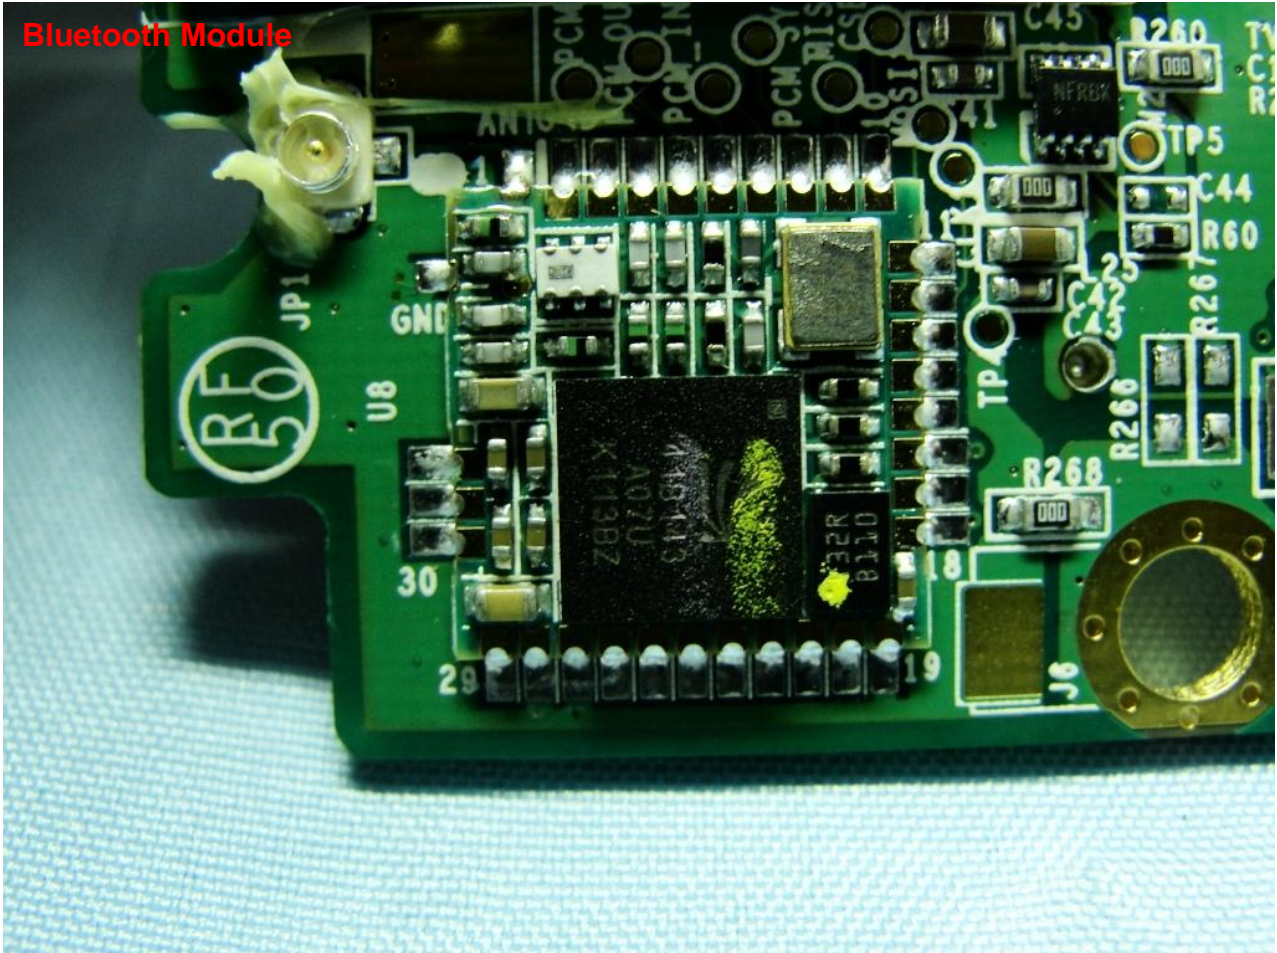

Brand Name: CIPHERLAB / Model Name: 8770