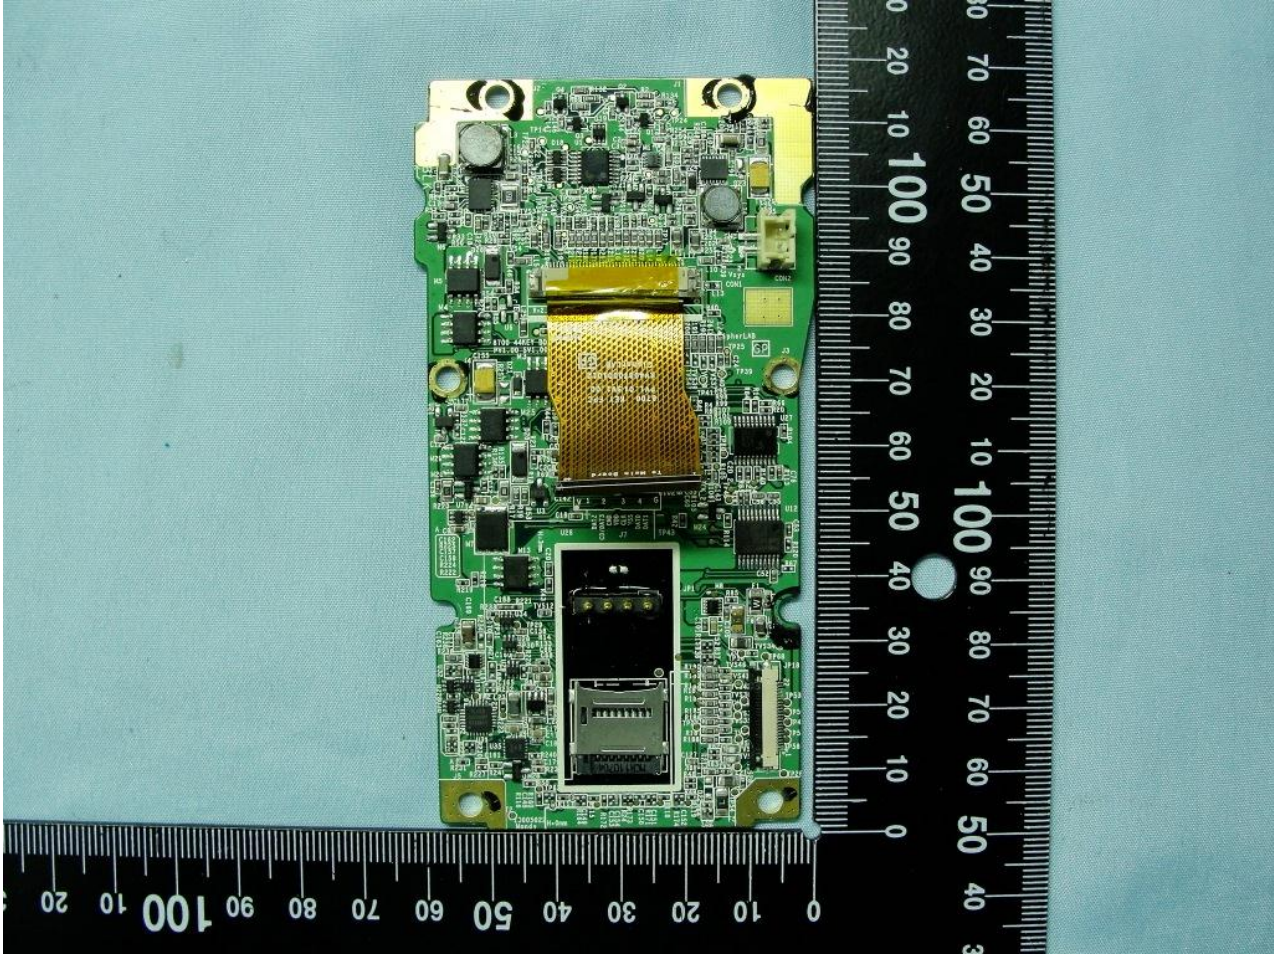

3. Internal Photograph of EUT

Brand Name: CIPHERLAB / Model Name: 8770

Brand Name: CIPHERLAB / Model Name: 8770

Brand Name: CIPHERLAB / Model Name: 8770

Brand Name: CIPHERLAB / Model Name: 8770

Brand Name: CIPHERLAB / Model Name: 8770

Brand Name: CIPHERLAB / Model Name: 8770

Brand Name: CIPHERLAB / Model Name: 8770

Brand Name: CIPHERLAB / Model Name: 8770

Brand Name: CIPHERLAB / Model Name: 8770

Brand Name: CIPHERLAB / Model Name: 8770