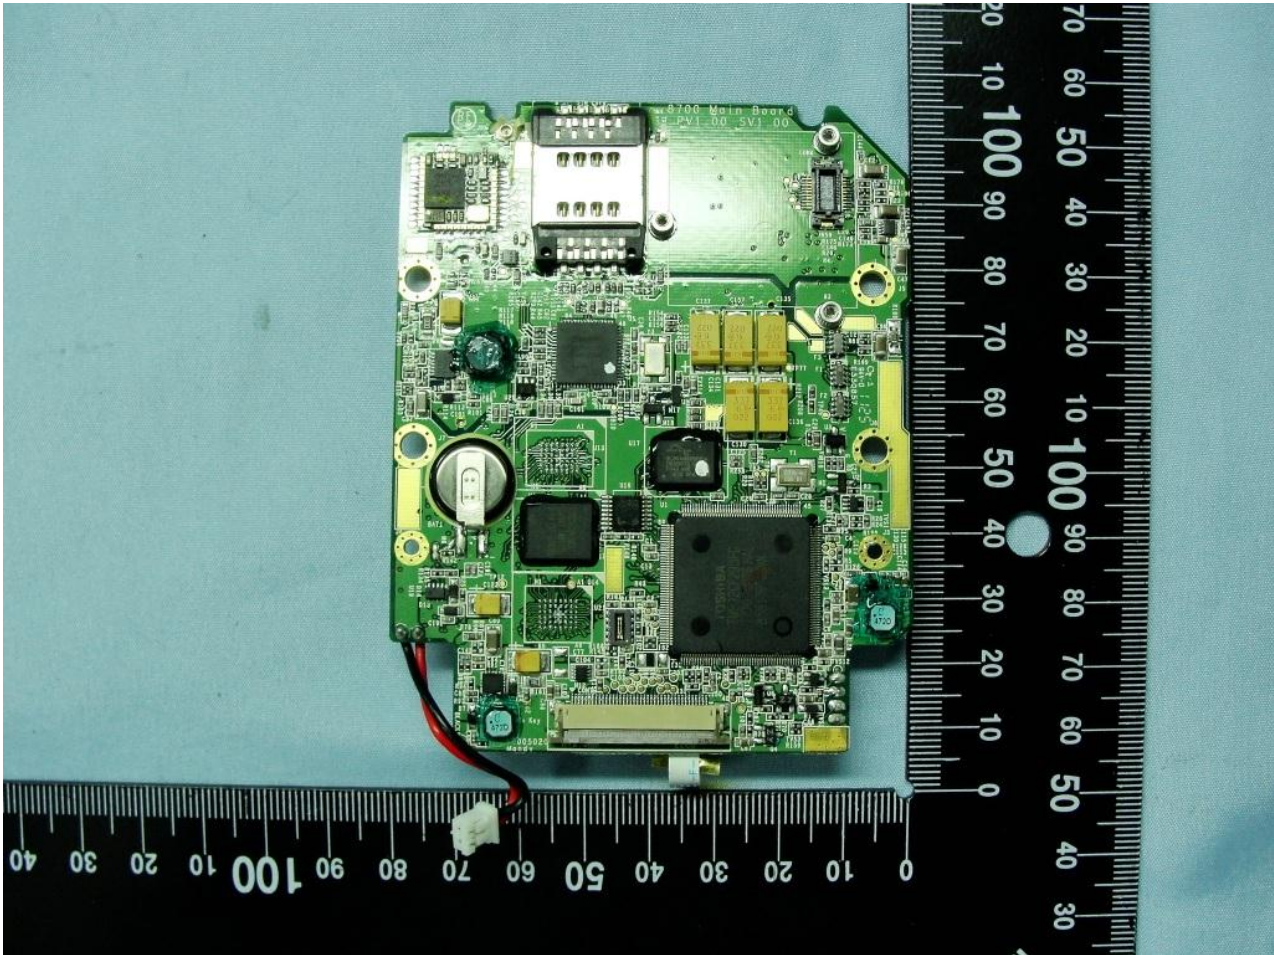

3. Internal Photograph of EUT

Brand Name: CIPHERLAB / Model Name: 8770

Brand Name: CIPHERLAB / Model Name: 8770

Brand Name: CIPHERLAB / Model Name: 8770

Brand Name: CIPHERLAB / Model Name: 8770

Brand Name: CIPHERLAB / Model Name: 8770

Brand Name: CIPHERLAB / Model Name: 8770

Brand Name: CIPHERLAB / Model Name: 8770

Brand Name: CIPHERLAB / Model Name: 8770

Brand Name: CIPHERLAB / Model Name: 8770

Brand Name: CIPHERLAB / Model Name: 8770