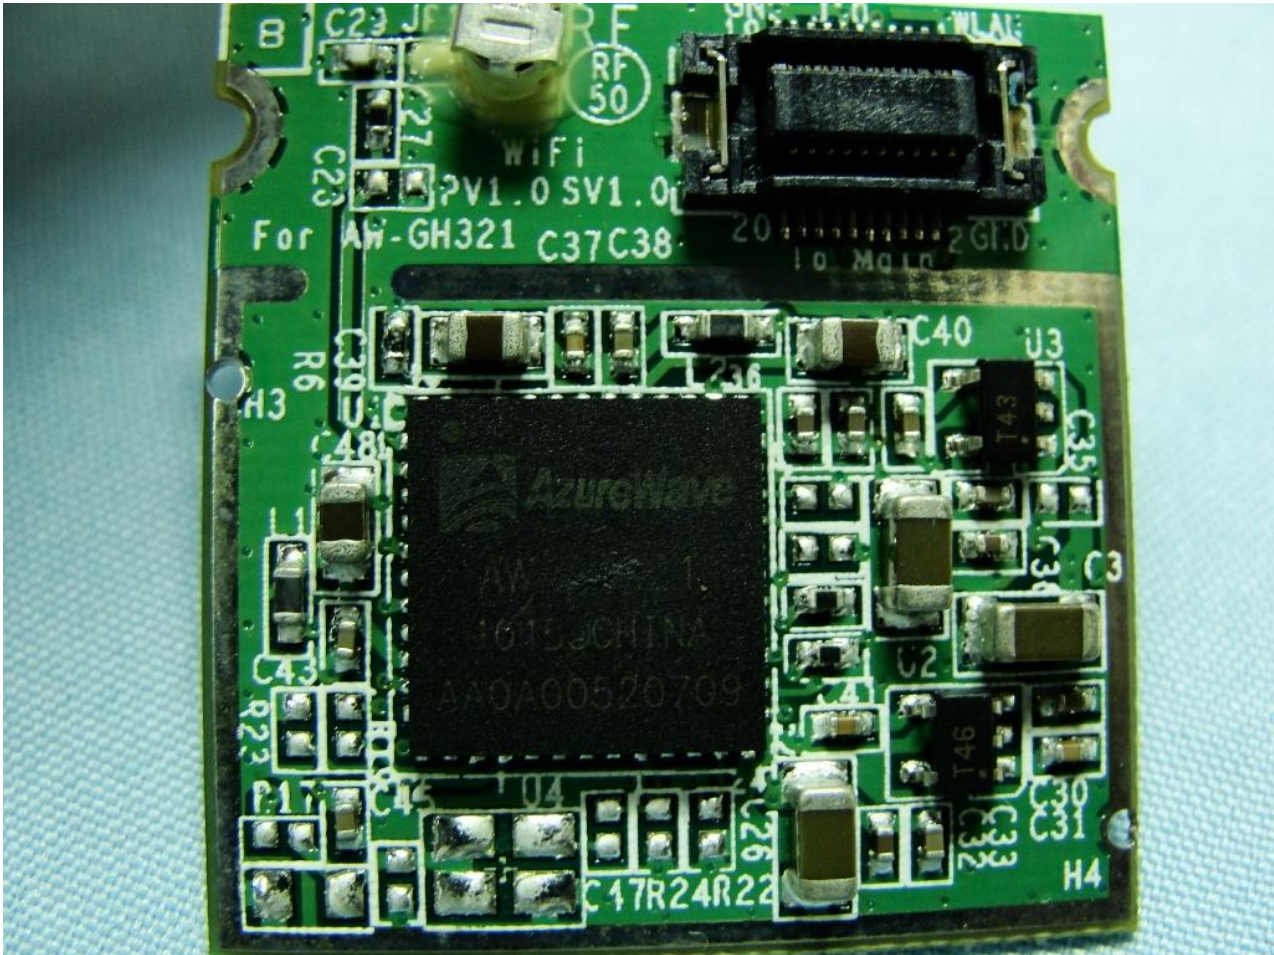

Brand Name: CIPHERLAB / Model Name: 8770