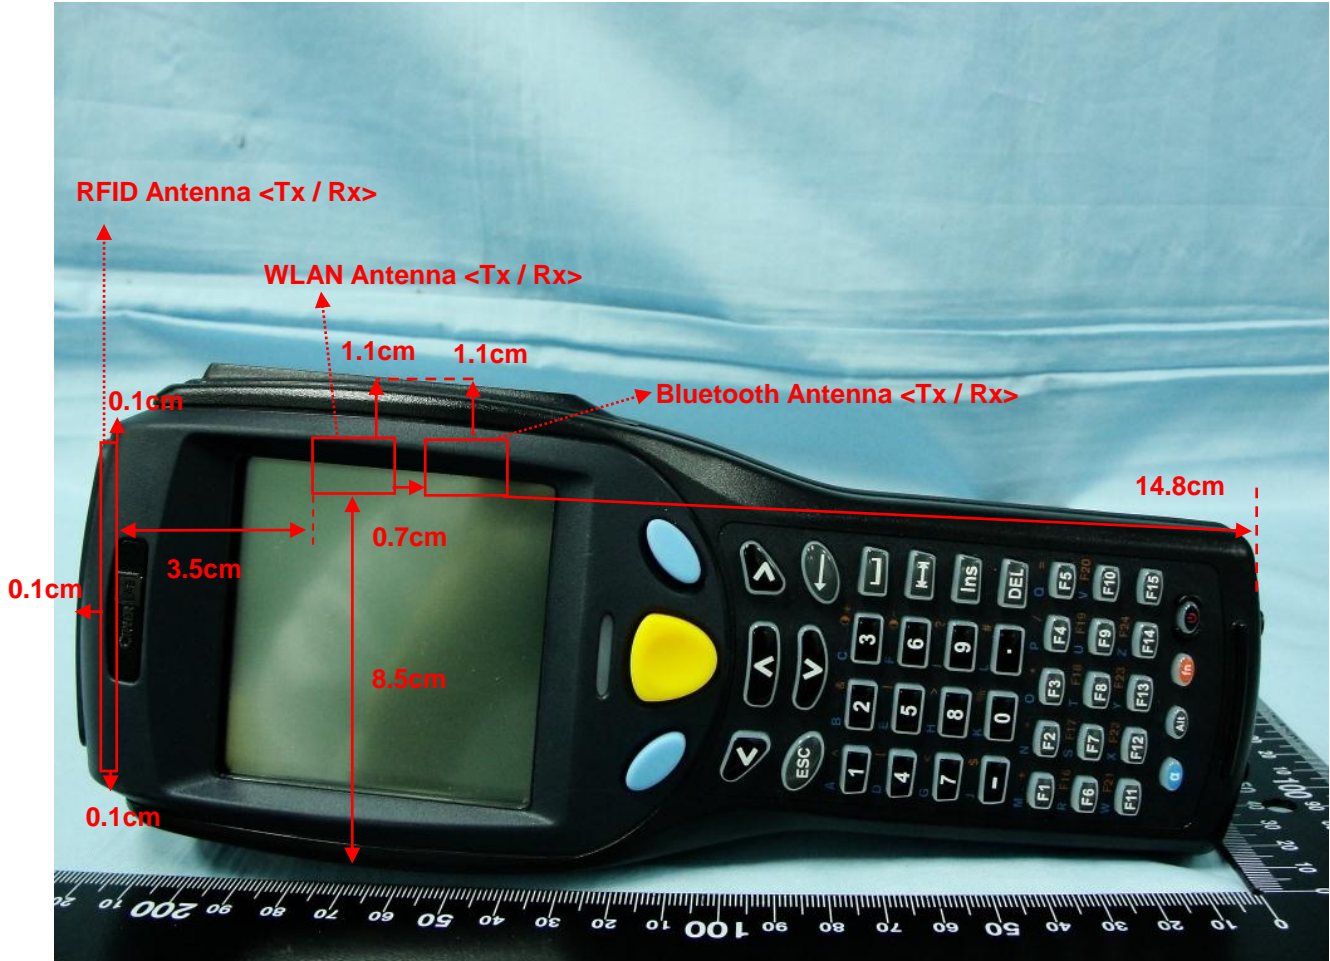

Appendix D. Product Photos

Antenna Location :

Antenna location	Length	Width
WLAN Antenna <Tx / Rx>	1.6cm	1.1cm
Bluetooth Antenna <Tx / Rx>	1.6cm	1.1cm
RFID Antenna <Tx / Rx>	6.2cm	4.9cm

Appendix E. Test Setup Photos**Right Side****Left Side****Front of the DUT with 1.5 cm Gap**