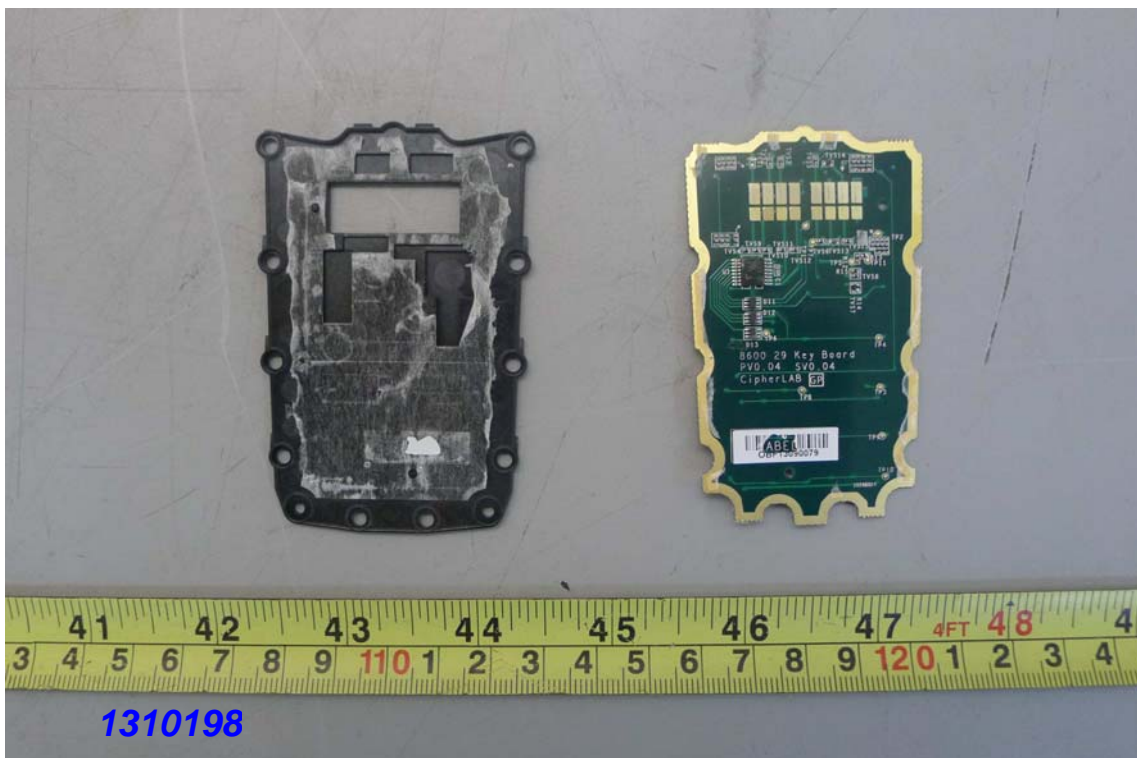

**Neutron Engineering Inc.**

**Model Name: 8630  
Keypad: 29 Keys**

**Neutron Engineering Inc.**

**Model Name: 8630  
Keypad: 29 Keys**

**Neutron Engineering Inc.**

**Model Name: 8630  
Keypad: 29 Keys**

**Model Name: 8630  
Keypad: 29 Keys**

Model Name: 8630  
Keypad: 29 Keys

**Model Name: 8630**  
**Keypad: 39 Keys**

**Model Name: 8630  
Keypad: 39 Keys**

**Neutron Engineering Inc.**

**Model Name: 8630  
Keypad: 39 Keys**

**Model Name: 8630  
Keypad: 39 Keys**