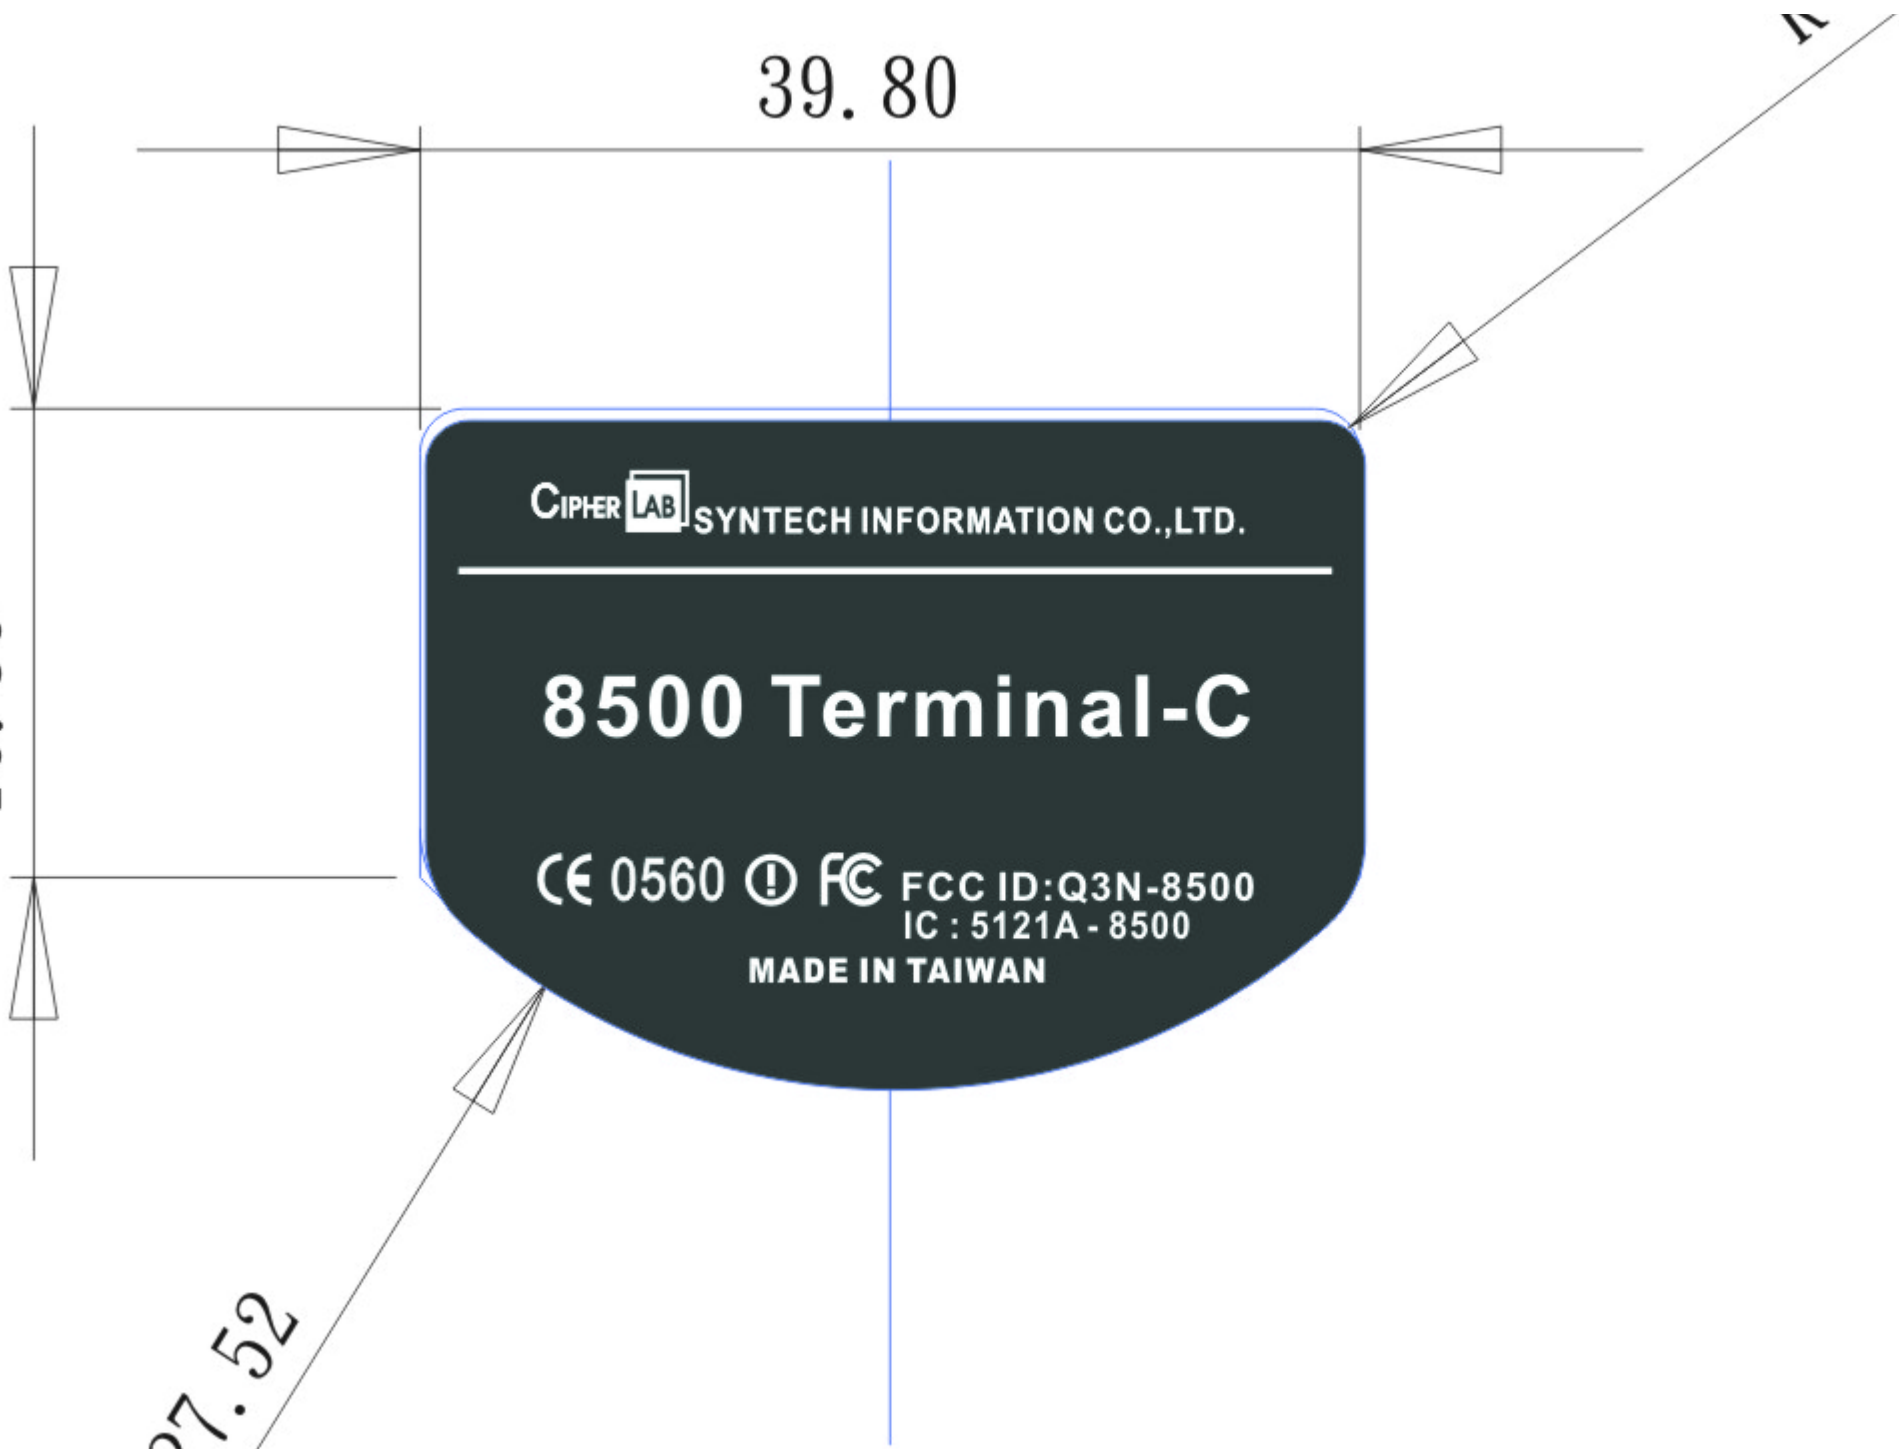

19.86

39.80

27.52

CIPHER LAB SYNTECH INFORMATION CO.,LTD.

8500 Terminal-C

CE 0560 ! FC FCC ID:Q3N-8500
IC : 5121A - 8500

MADE IN TAIWAN

39.80

19.86

27.52

CIPHER LAB SYNTECH INFORMATION CO.,LTD.

8500 Terminal-L

CE 0560 ⚠️ FCC ID: Q3N-8500
IC: 5121A-8500

MADE IN TAIWAN