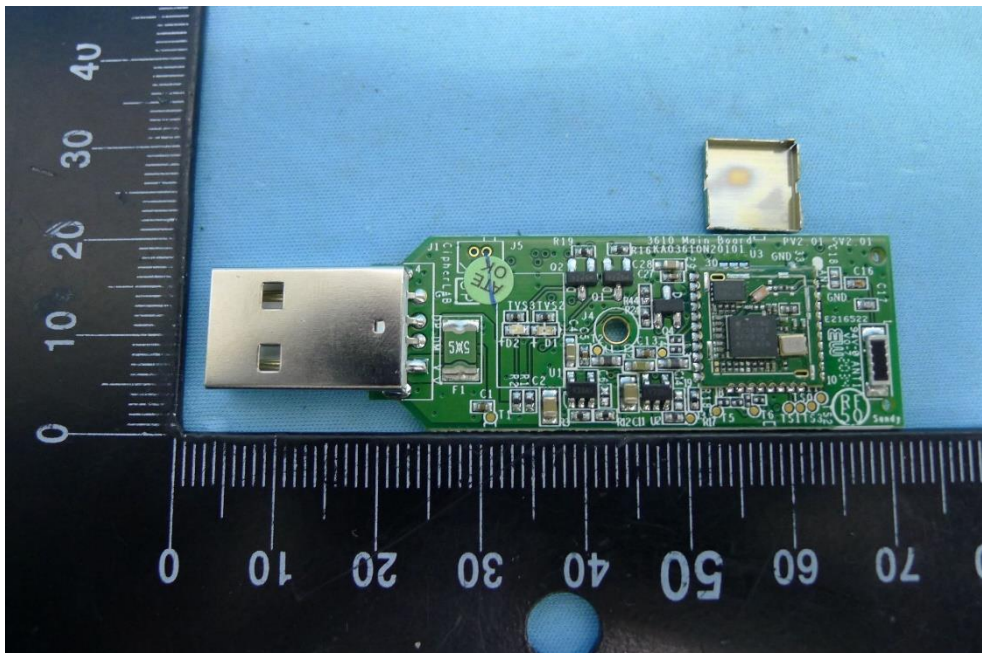

Product: BT Transponder

Brand Name: CIPHERLAB

Model Number: 3610 A

Internal Photograph

(1) EUT Photo

(2) EUT Photo

(3) EUT Photo

(4) EUT Photo

(5) EUT Photo

(6) EUT Photo

(7) EUT Photo

(8) EUT Photo