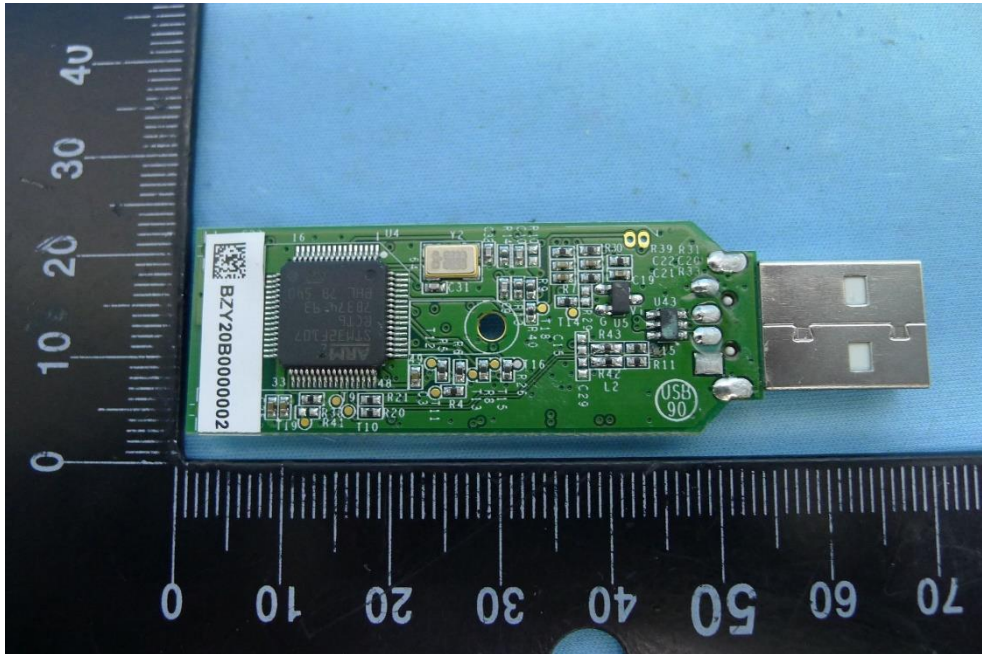

Product: BT Transponder

Brand Name: CIPHERLAB

Model Number: 3610 A

Internal Photograph

(1) EUT Photo

(2) EUT Photo

(3) EUT Photo

(4) EUT Photo

(5) EUT Photo

(6) EUT Photo

(7) EUT Photo

(8) EUT Photo