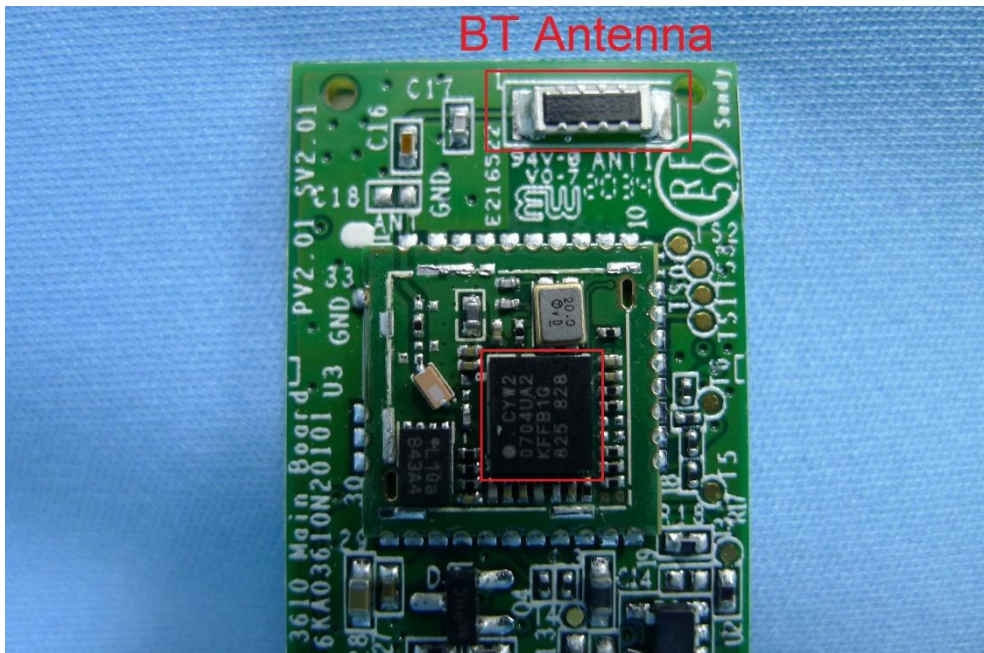

(6) EUT Photo