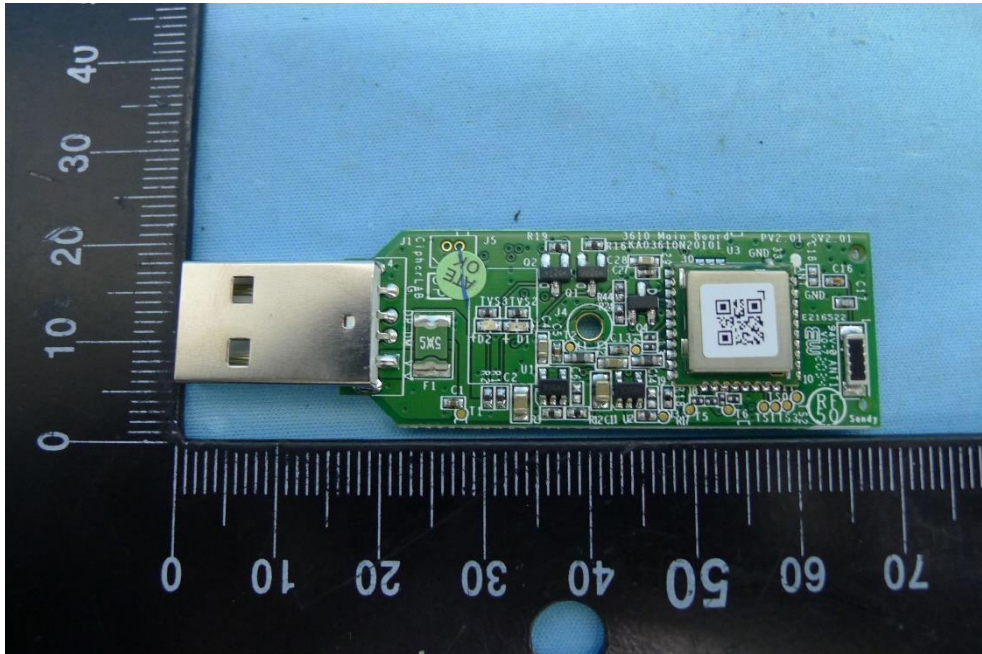

Product: BT Transponder

Brand Name: CIPHERLAB

Model Number: 3610 A

Internal Photograph

(1) EUT Photo

(2) EUT Photo

(3) EUT Photo

(4) EUT Photo

(5) EUT Photo

(6) EUT Photo

(7) EUT Photo

(8) EUT Photo