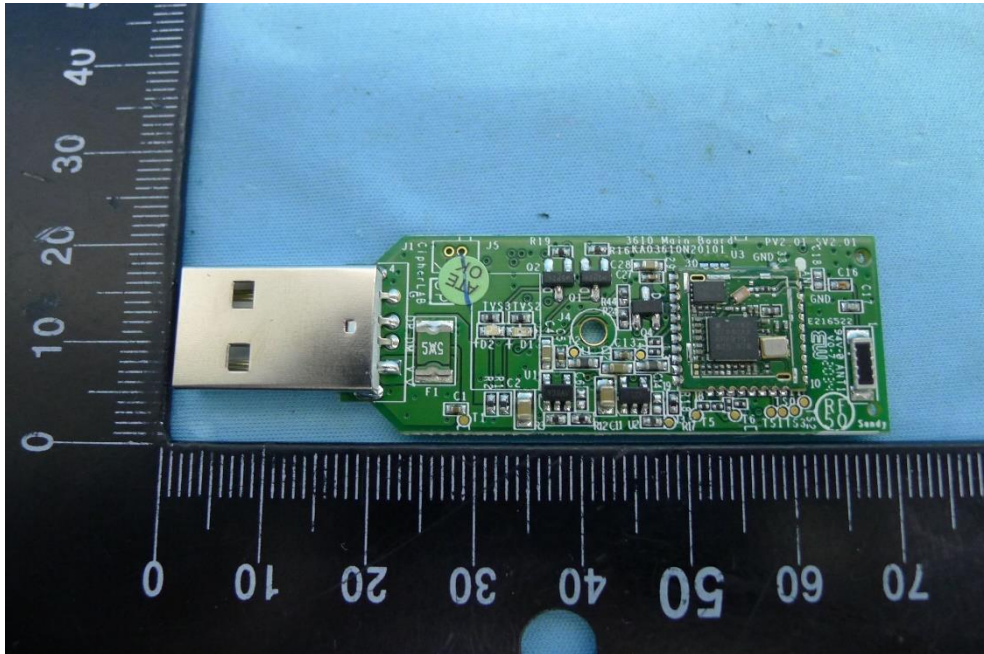

Product: BT Transponder

Brand Name: CIPHERLAB

Model Number: 3610 A

Internal Photograph

(1) EUT Photo

(2) EUT Photo

(3) EUT Photo

(4) EUT Photo

(5) EUT Photo

(6) EUT Photo

(7) EUT Photo

(8) EUT Photo