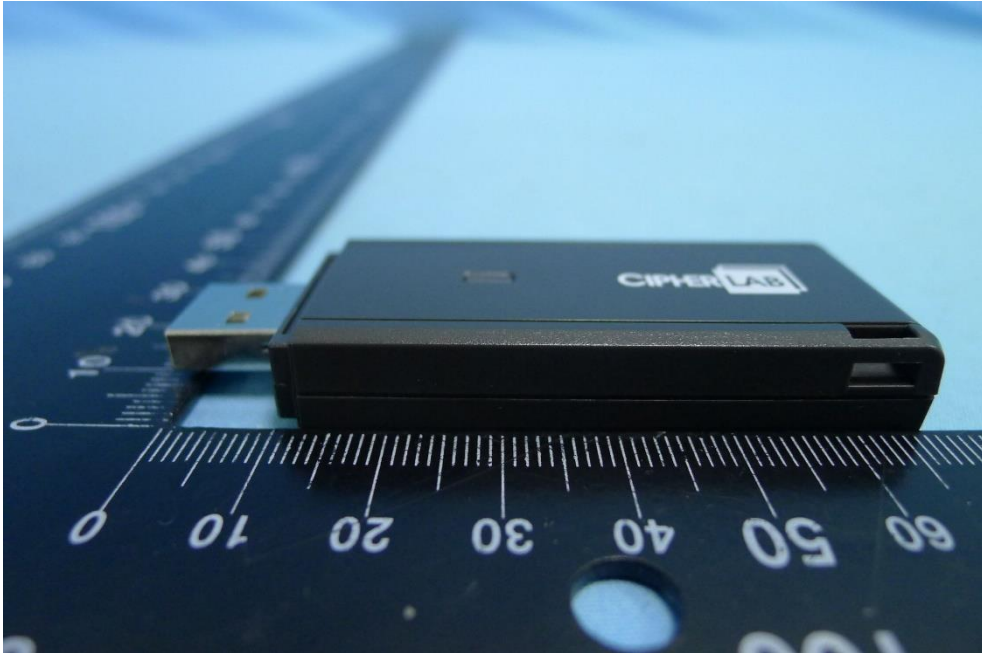

(5) EUT Photo