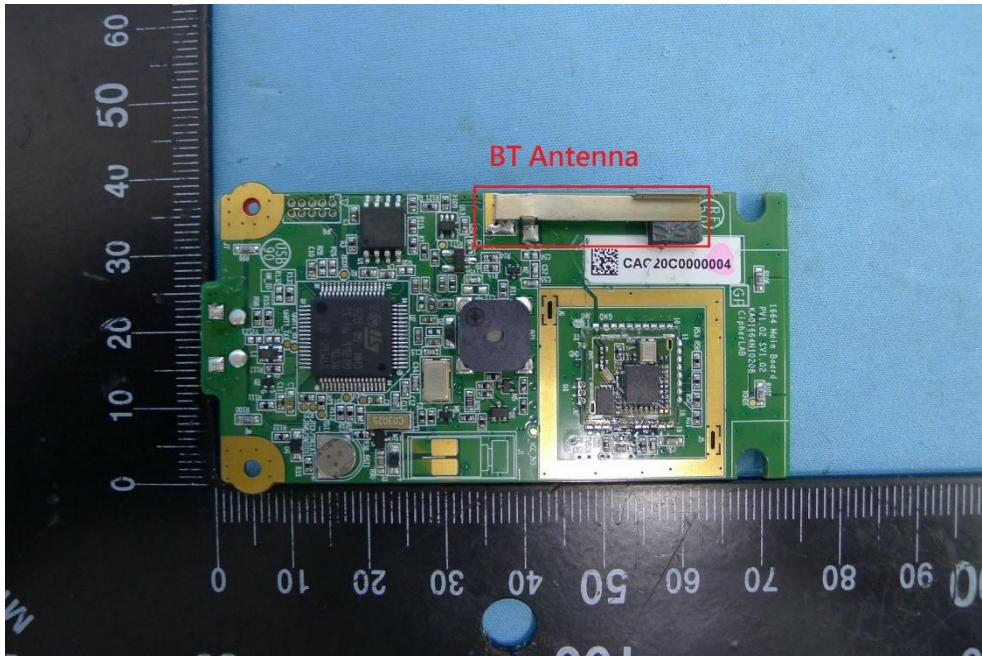

Product: BT Barcode Scanner

Brand Name: CIPHERLAB

Model Number: 1664 A

Internal Photograph

(1) EUT Photo

(2) EUT Photo

(3) EUT Photo

(4) EUT Photo

(5) EUT Photo

(6) EUT Photo

(7) EUT Photo

(8) EUT Photo

(9) EUT Photo

(10) EUT Photo

(11) EUT Photo

(12) EUT Photo