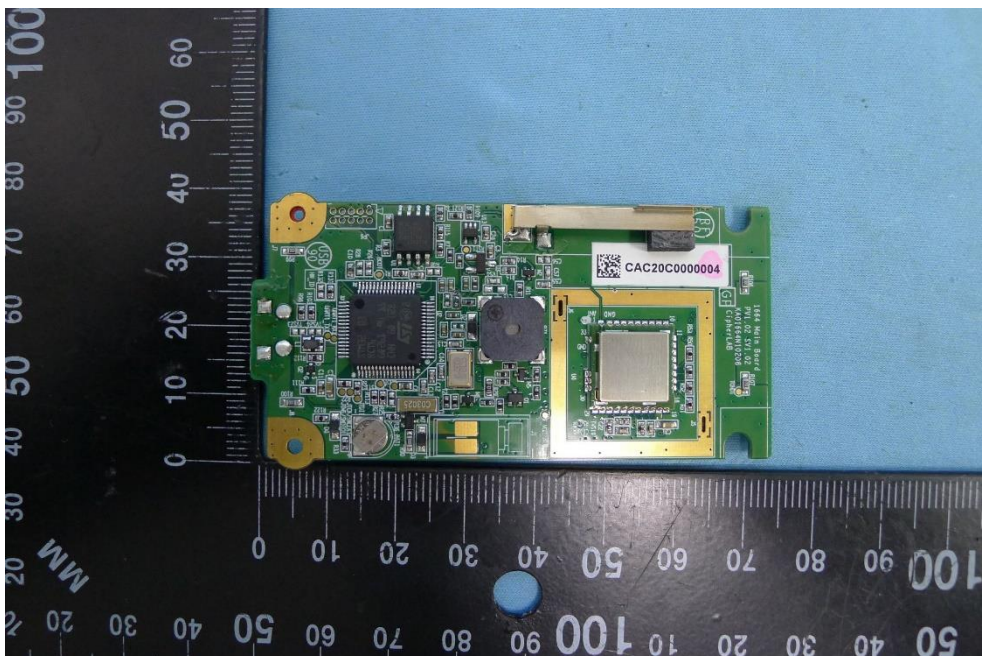

Product: BT Barcode Scanner

Brand Name: CIPHERLAB

Model Number: 1664 A

Internal Photograph

(1) EUT Photo

(2) EUT Photo

(3) EUT Photo

(4) EUT Photo

(5) EUT Photo

(6) EUT Photo

(7) EUT Photo

(8) EUT Photo

(9) EUT Photo

(10) EUT Photo

(11) EUT Photo

(12) EUT Photo