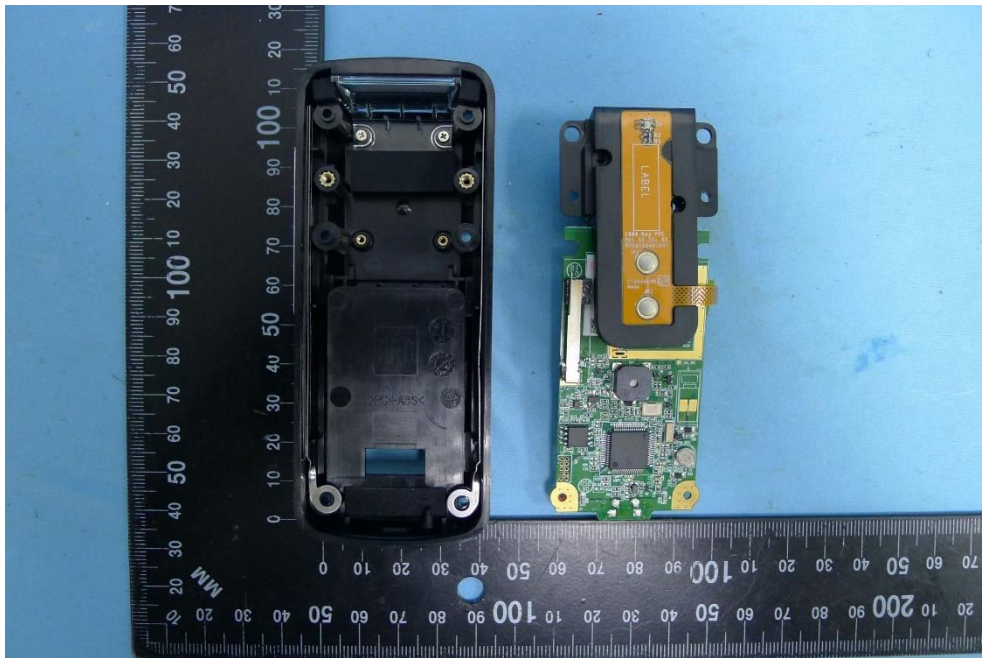

Product: BT Barcode Scanner

Brand Name: CIPHERLAB

Model Number: 1664 A

Internal Photograph

(1) EUT Photo

(2) EUT Photo

(3) EUT Photo

(4) EUT Photo

(5) EUT Photo

(6) EUT Photo

(7) EUT Photo

(8) EUT Photo

(9) EUT Photo

(10) EUT Photo

(11) EUT Photo

(12) EUT Photo