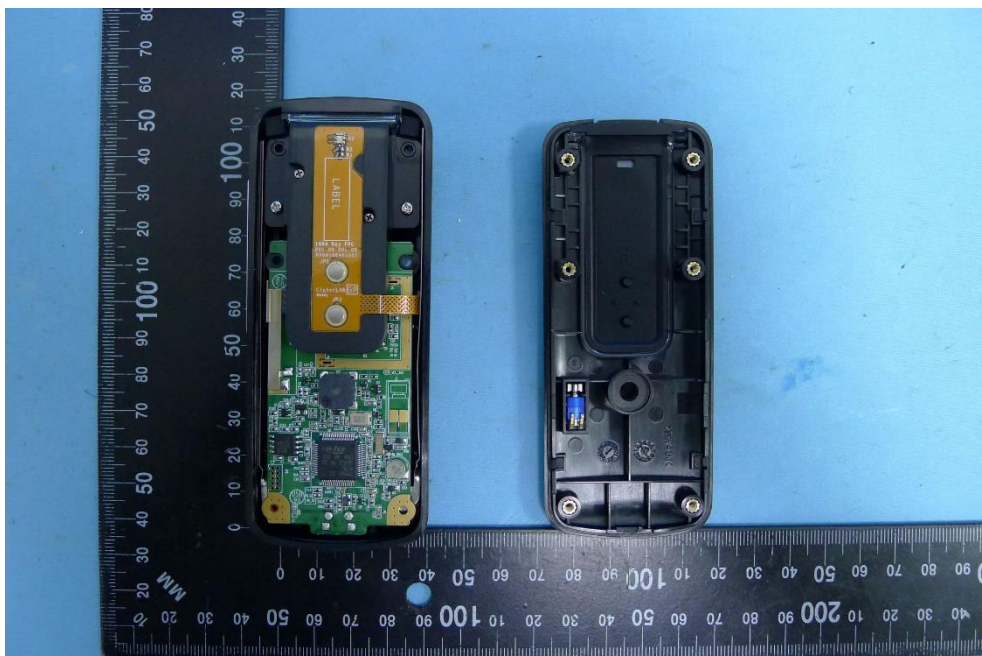

Product: BT Barcode Scanner

Brand Name: CIPHERLAB

Model Number: 1664 A

Internal Photograph

(1) EUT Photo

(2) EUT Photo

(3) EUT Photo

(4) EUT Photo

(5) EUT Photo

(6) EUT Photo

(7) EUT Photo

(8) EUT Photo

(9) EUT Photo

(10) EUT Photo

(11) EUT Photo

(12) EUT Photo