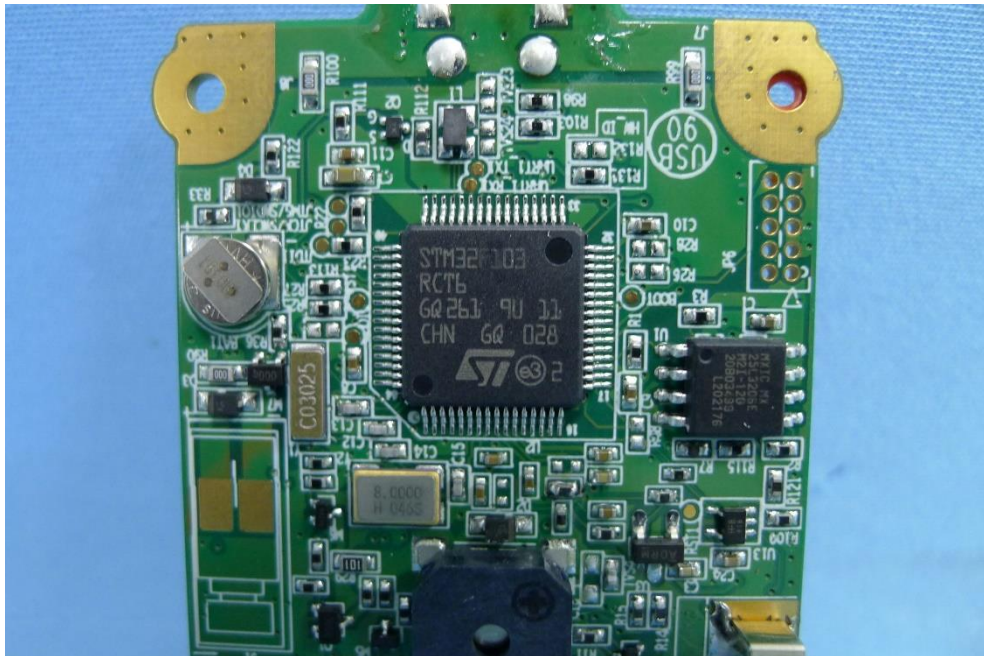

Product: BT Barcode Scanner

Brand Name: CIPHERLAB

Model Number: 1664 A

Internal Photograph

(1) EUT Photo

(2) EUT Photo

(3) EUT Photo

(4) EUT Photo

(5) EUT Photo

(6) EUT Photo

(7) EUT Photo

(8) EUT Photo

(9) EUT Photo

(10) EUT Photo

(11) EUT Photo

(12) EUT Photo