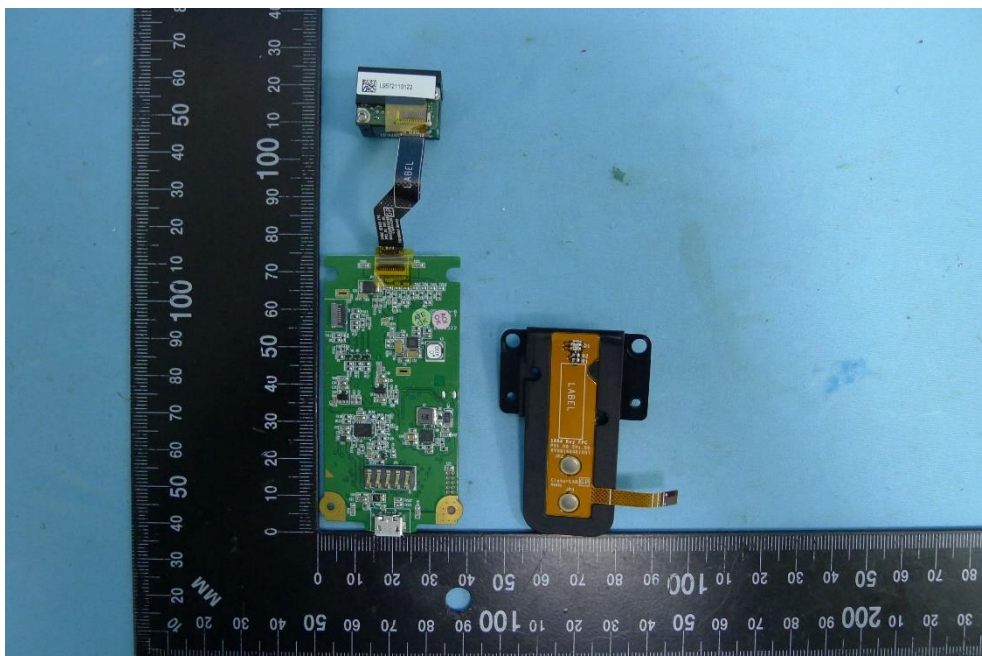

Product: BT Barcode Scanner

Brand Name: CIPHERLAB

Model Number: 1664 A

Internal Photograph

(1) EUT Photo

(2) EUT Photo

(3) EUT Photo

(4) EUT Photo

(5) EUT Photo

(6) EUT Photo

(7) EUT Photo

(8) EUT Photo

(9) EUT Photo

(10) EUT Photo

(11) EUT Photo

(12) EUT Photo