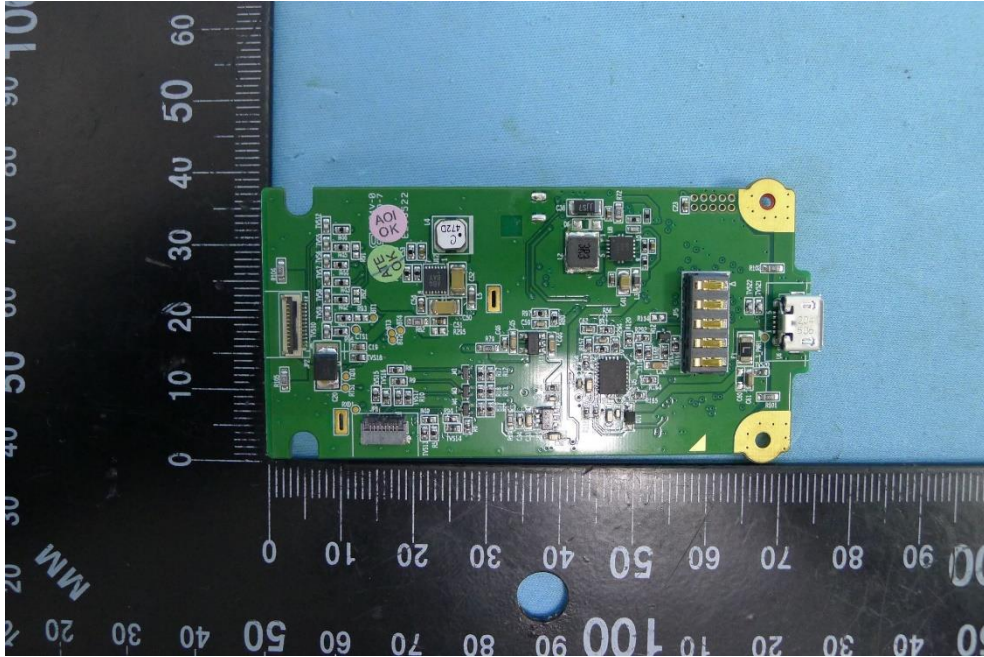

Product: BT Barcode Scanner

Brand Name: CIPHERLAB

Model Number: 1664 A

Internal Photograph

(1) EUT Photo

(2) EUT Photo

(3) EUT Photo

(4) EUT Photo

(5) EUT Photo

(6) EUT Photo

(7) EUT Photo

(8) EUT Photo

(9) EUT Photo

(10) EUT Photo

(11) EUT Photo

(12) EUT Photo