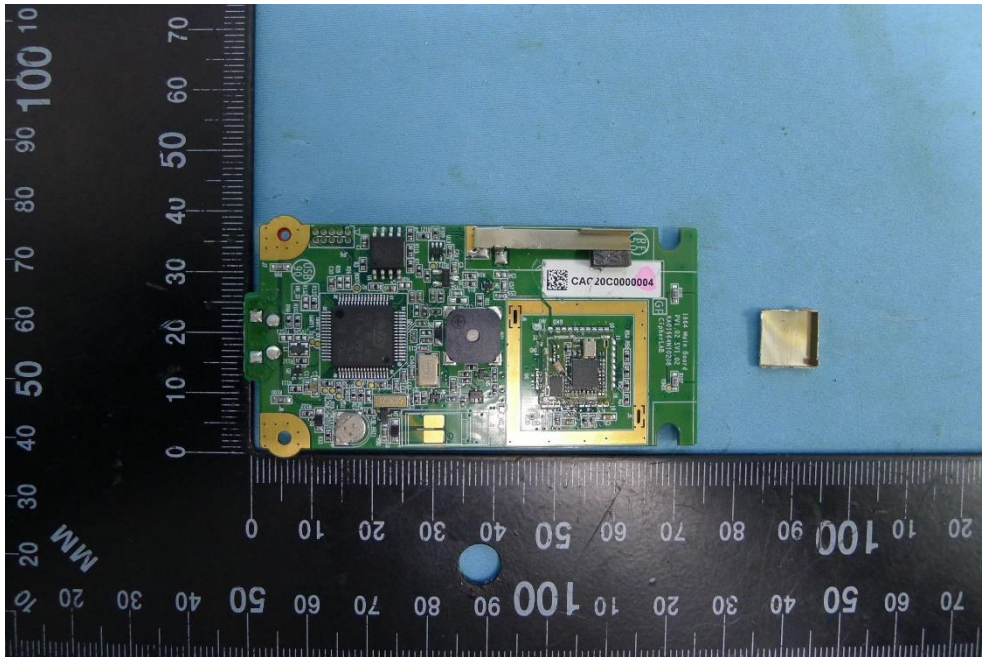

Product: BT Barcode Scanner

Brand Name: CIPHERLAB

Model Number: 1664 A

Internal Photograph

(1) EUT Photo

(2) EUT Photo

(3) EUT Photo

(4) EUT Photo

(5) EUT Photo

(6) EUT Photo

(7) EUT Photo

(8) EUT Photo

(9) EUT Photo

(10) EUT Photo

(11) EUT Photo

(12) EUT Photo