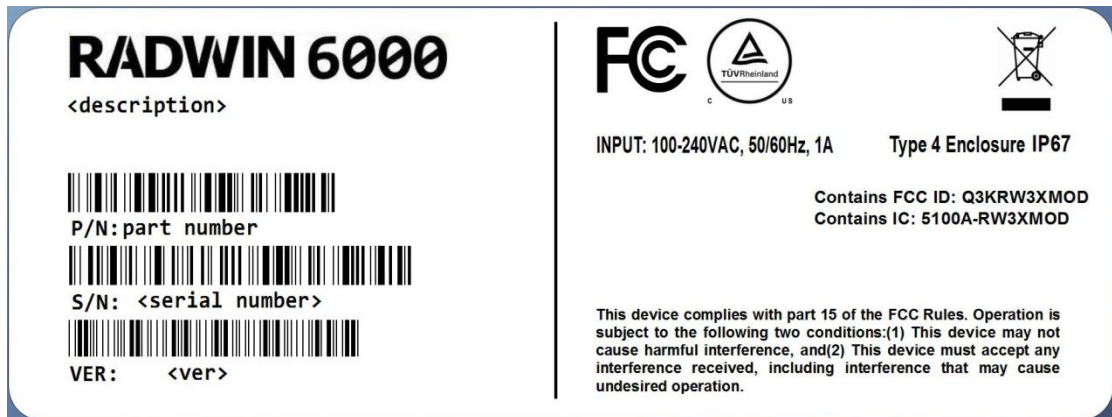

LABELS AND LABEL LOCATION

Photo #1: Label on RF Module

Photo #2: Label of RW2000/5000 and SU2 Outdoor Units

Photo #3: Label on RW2000/5000 ODU

Photo #4: Label on RW2000/5000 SU2 ODU

Photo #5: Label of RW6000 Outdoor Units

Photo #6: Label on RW6000 ODU