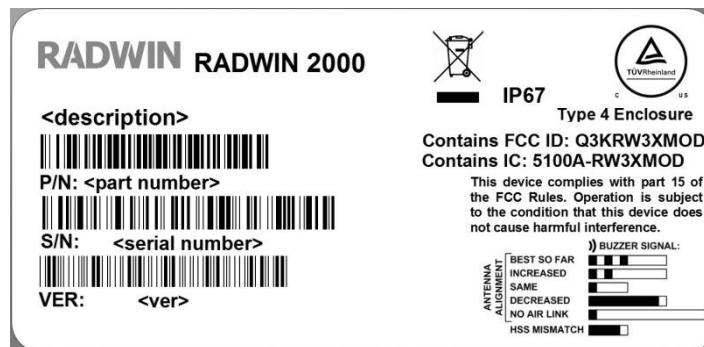

LABELS AND LABEL LOCATION

Photo #1: Label on RF Module

Photo #2: Label of RW2000/5000 and SU2 Outdoor Units

Photo #3: Label on RW2000/5000 ODU

Photo #4: Label on RW2000/5000 SU2 ODU

Photo #5: Label of RW6000 Outdoor Units

Photo #6: Label on RW6000 ODU