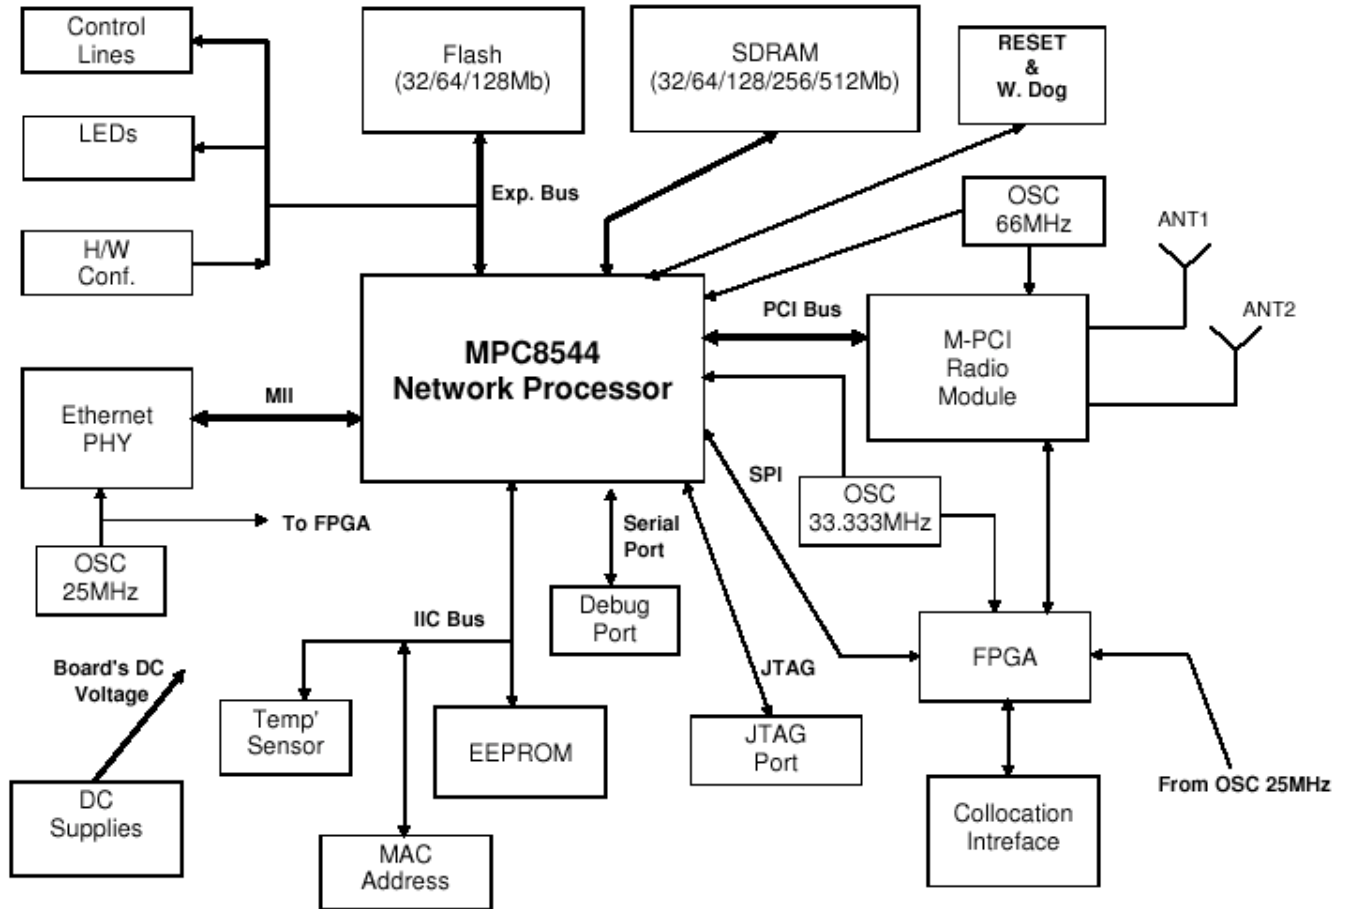

BLOCK DIAGRAM

**RADWIN 1000 3GHz BAND, RADWIN 2000 3GHz BAND, RADWIN 3000 3GHz BAND
BLOCK DIAGRAM**

Operating frequency ranges: 3477.5 – 3647.5 MHz
3652.5 – 3672.5 MHz