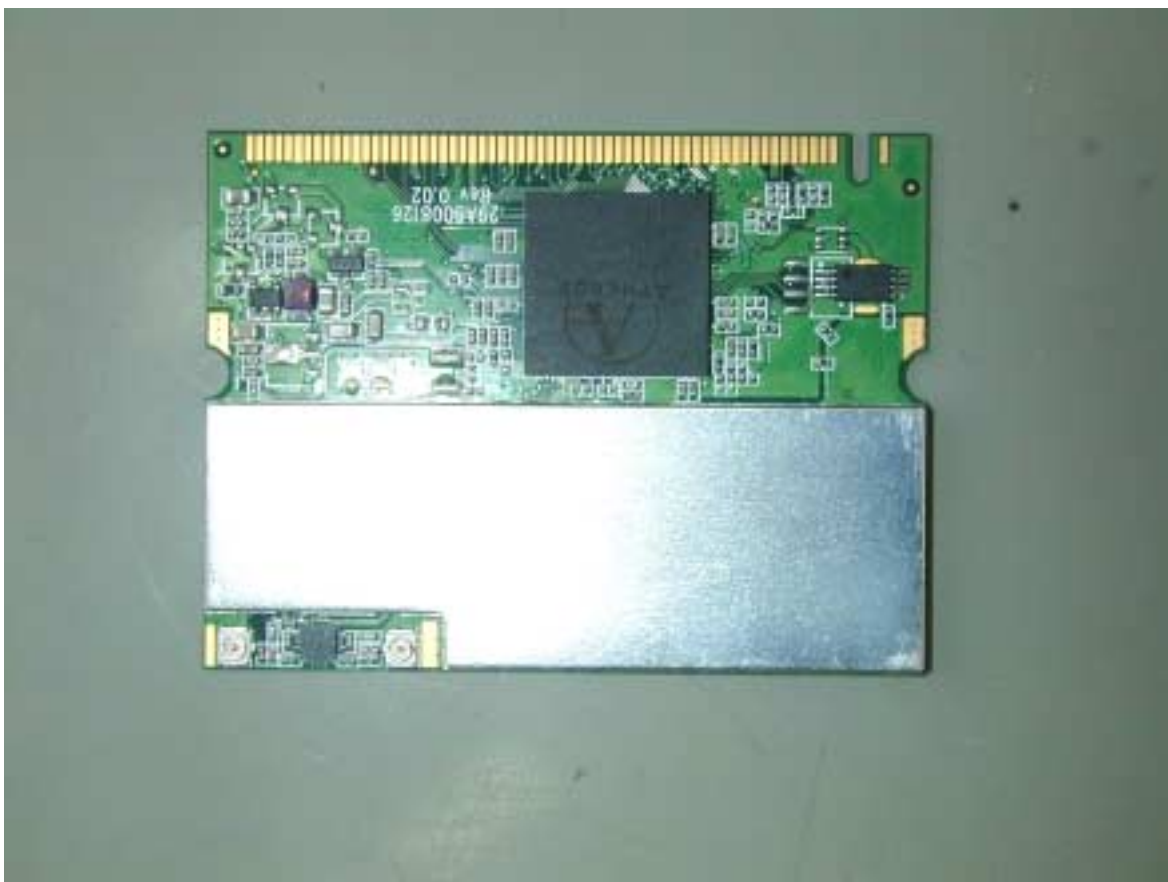

INTERNAL PHOTOGRAPHS

This document contains 10 photographs

Photograph No.1
Winlink 1000/F58 and AirMux 200/F58 outdoor radio unit
Internal view

Photograph No.2
Winlink 1000/F58 and AirMux 200/F58
Internal view without cover

Photograph No.3
Winlink 1000/F58 and AirMux 200/F58
Internal view without RF board

Photograph No.4
Winlink 1000/F58 and AirMux 200/F58
Modem and RF board

Photograph No.6
Winlink 1000/F58 and AirMux 200/F58
Main board