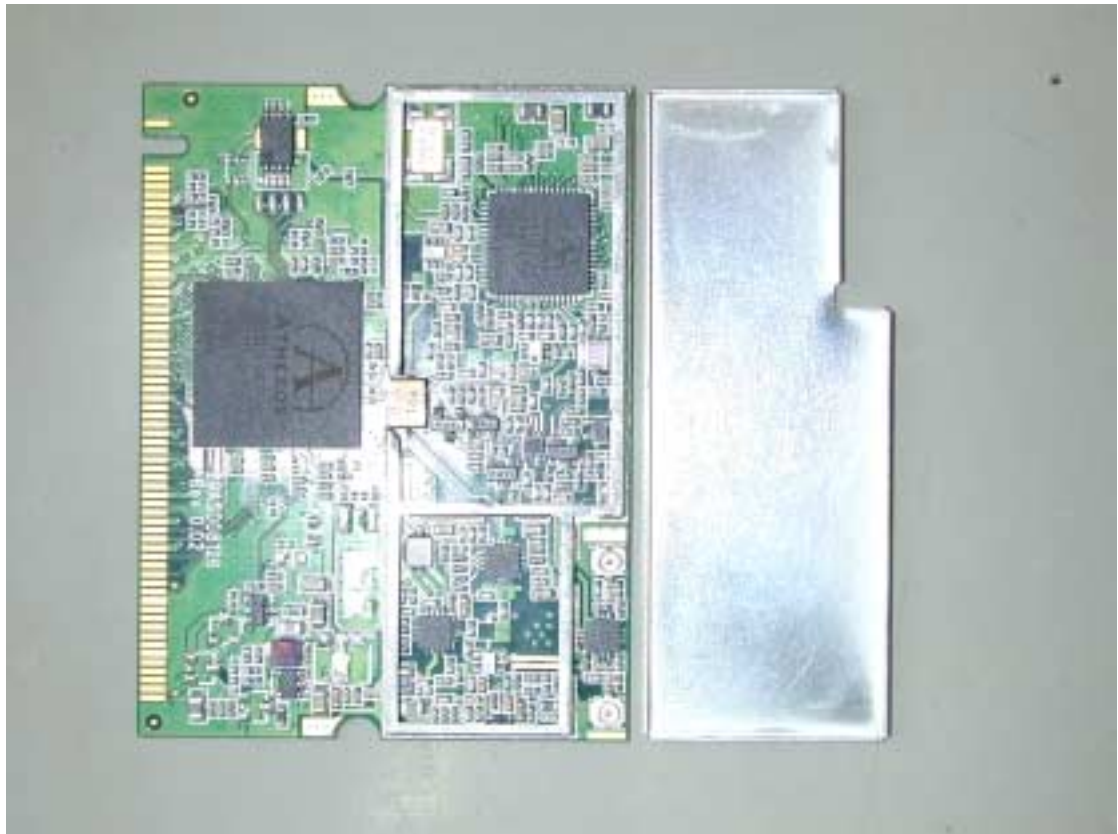

INTERNAL PHOTOGRAPHS

This document contains 10 photographs

Photograph No.1
Winlink 1000/F58 and AirMux 200/F58 outdoor radio unit
Internal view

Photograph No.2
Winlink 1000/F58 and AirMux 200/F58
Internal view without cover

Photograph No.3
Winlink 1000/F58 and AirMux 200/F58
Internal view without RF board

Photograph No.4
Winlink 1000/F58 and AirMux 200/F58
Modem and RF board

Photograph No.6
Winlink 1000/F58 and AirMux 200/F58
Main board

Photograph No.7
Winlink 1000/F58 and AirMux 200/F58
Main board second side

Photograph No.8
Winlink 1000/F58 and AirMux 200/F58
RF board with cover removed

Photograph No.9
Winlink 1000/F58 and AirMux 200/F58
RF board close view