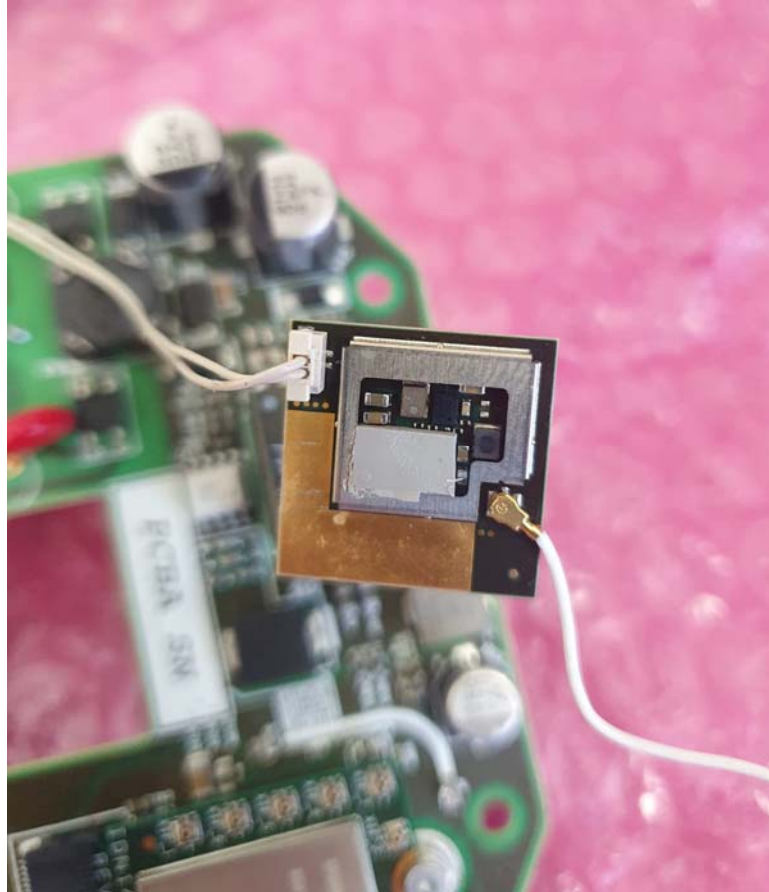

INTERNAL PHOTOGRAPHS

This document contains 7 photographs

Photograph No.1
RADWIN 6000 6C00 transceiver internal view

Antenna

Photograph No.2
Transceiver PCB with antenna removed view

Photograph No.3
Transceiver PCB bottom view

Photograph No.4
Transceiver PCB close view

Photograph No.5
Transceiver PCB close view

Photograph No.6
RADWIN 6000 6C00 transceiver case internal view

Photograph No.7
RADWIN 6000 6C00 transceiver case internal view