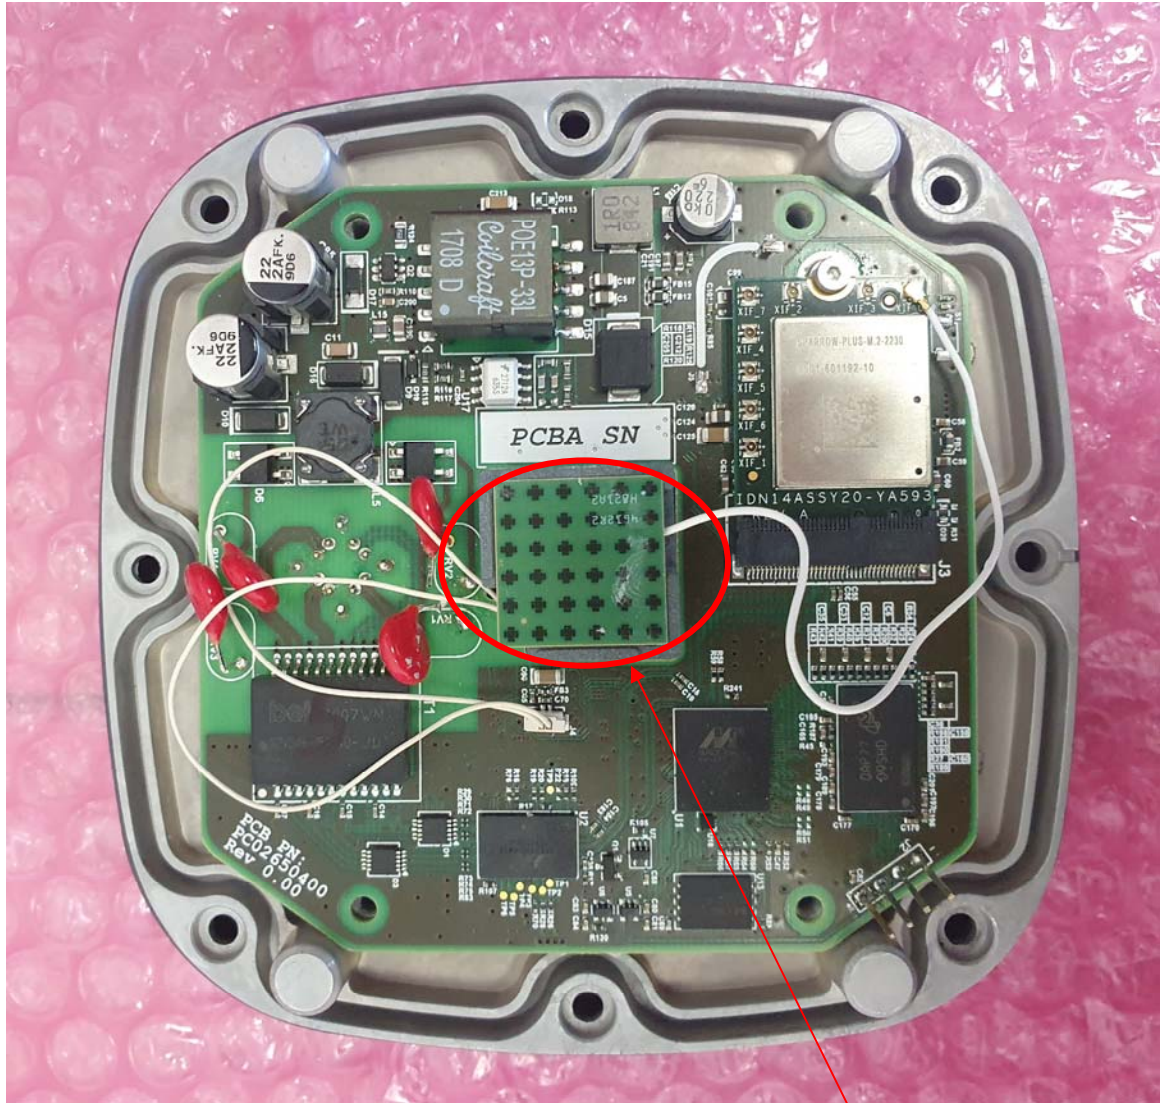

INTERNAL PHOTOGRAPHS

This document contains 7 photographs

Photograph No.1
RADWIN 6000 6C00 transceiver internal view

Antenna

Photograph No.2
Transceiver PCB with antenna removed view

Photograph No.3
Transceiver PCB bottom view

Photograph No.4
Transceiver PCB close view

Photograph No.5
Transceiver PCB close view

Photograph No.6
RADWIN 6000 6C00 transceiver case internal view

Photograph No.7
RADWIN 6000 6C00 transceiver case internal view