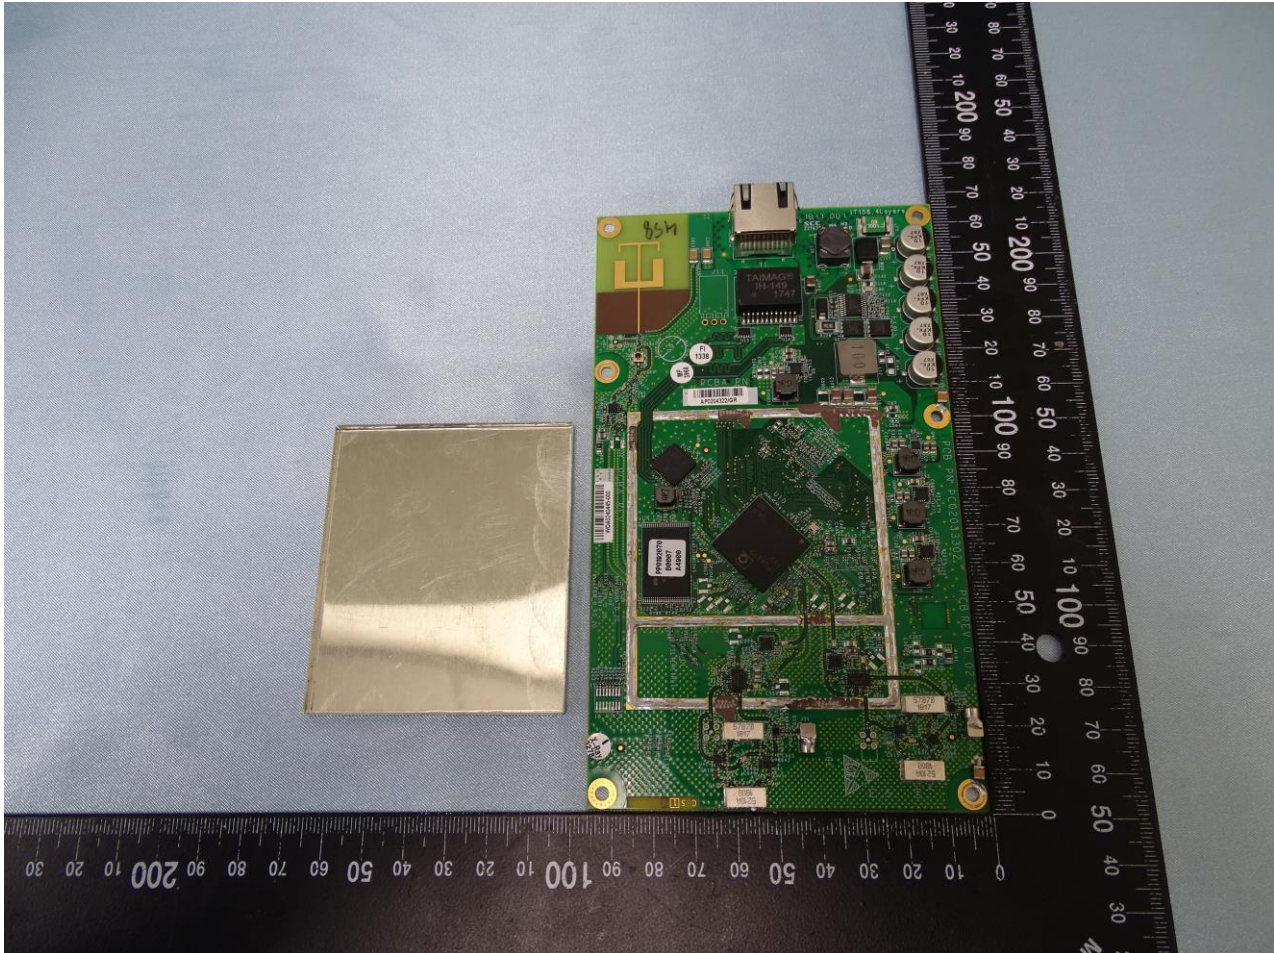

3. Internal Photograph of EUT

Brand Name: RADWIN 2000, RADWIN 5000 / Model Name: Alpha INT, SU-Air INT, SU-Pro INT

Brand Name: RADWIN 2000, RADWIN 5000 / Model Name: Alpha INT, SU-Air INT, SU-Pro INT

Brand Name: RADWIN 2000, RADWIN 5000 / Model Name: Alpha INT, SU-Air INT, SU-Pro INT

Brand Name: RADWIN 2000, RADWIN 5000 / Model Name: Alpha INT, SU-Air INT, SU-Pro INT

Brand Name: RADWIN 2000, RADWIN 5000 / Model Name: Alpha INT, SU-Air INT, SU-Pro INT

Brand Name: RADWIN 2000, RADWIN 5000 / Model Name: Alpha INT, SU-Air INT, SU-Pro INT