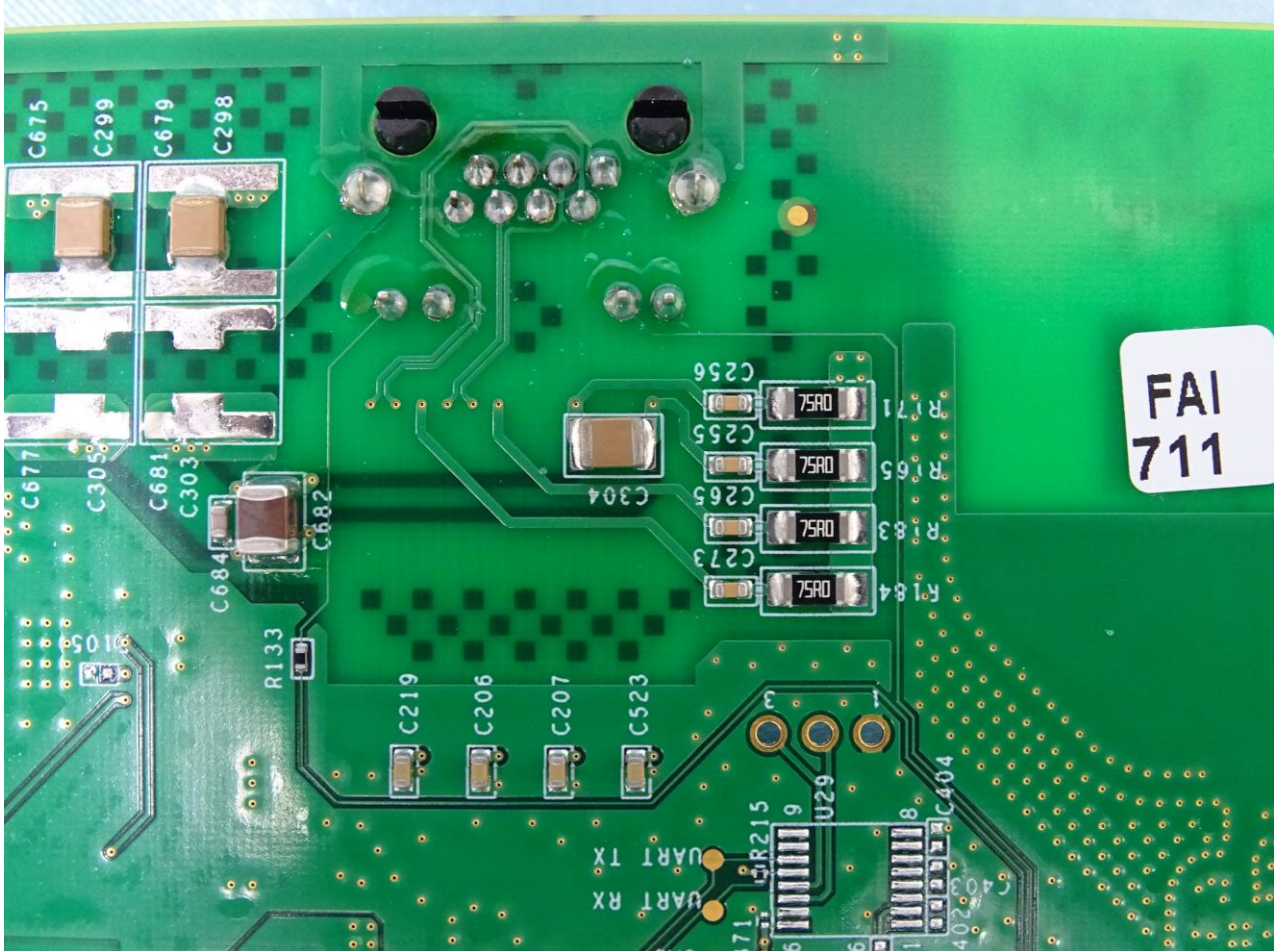

Brand Name: RADWIN 2000, RADWIN 5000 / Model Name: Alpha INT, SU-Air INT, SU-Pro INT