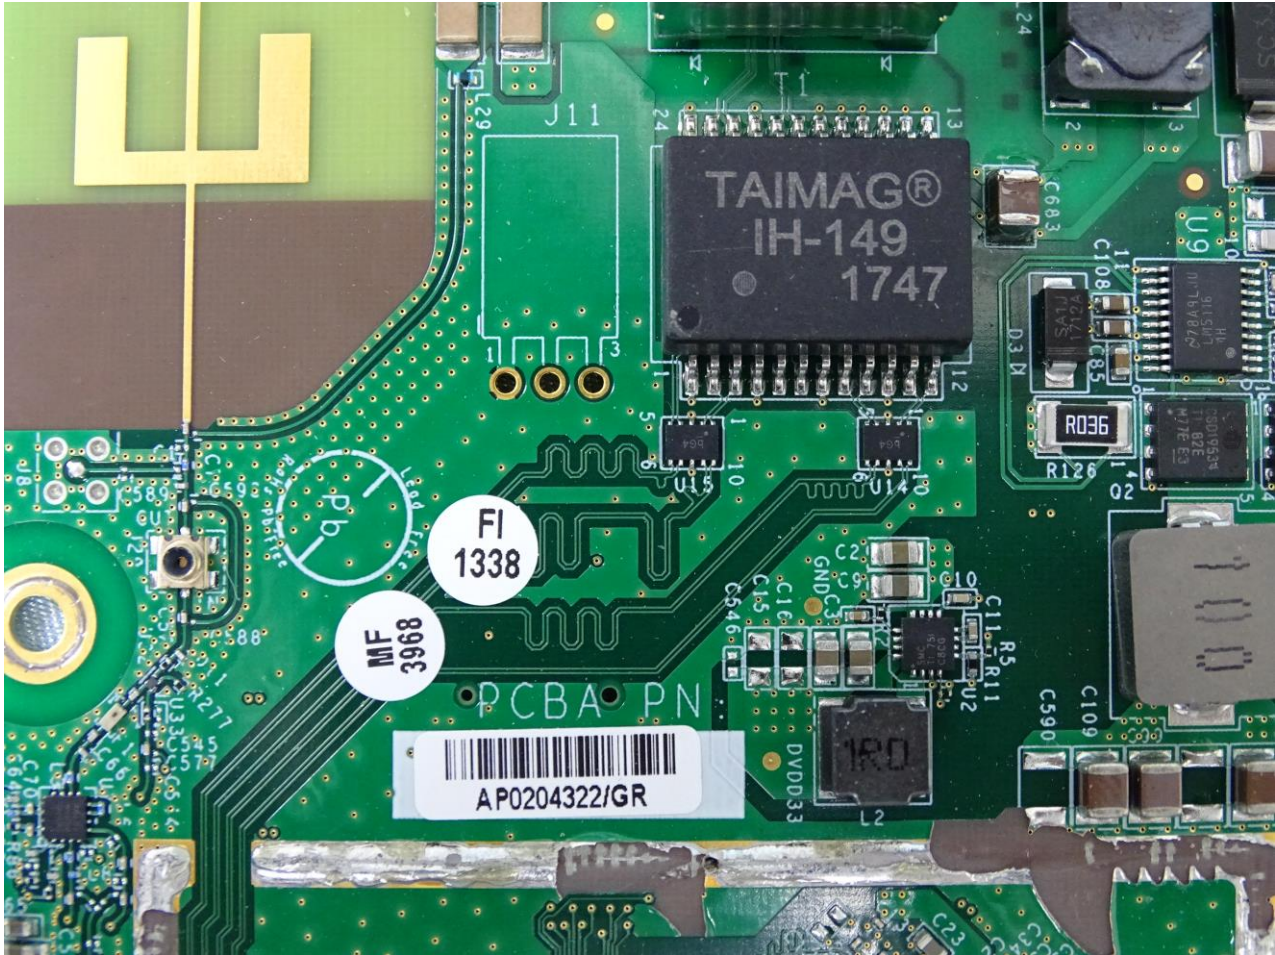

3. Internal Photograph of EUT

Brand Name: RADWIN 2000, RADWIN 5000 / Model Name: Alpha INT, SU-Air INT, SU-Pro INT

Brand Name: RADWIN 2000, RADWIN 5000 / Model Name: Alpha INT, SU-Air INT, SU-Pro INT

Brand Name: RADWIN 2000, RADWIN 5000 / Model Name: Alpha INT, SU-Air INT, SU-Pro INT

Brand Name: RADWIN 2000, RADWIN 5000 / Model Name: Alpha INT, SU-Air INT, SU-Pro INT

Brand Name: RADWIN 2000, RADWIN 5000 / Model Name: Alpha INT, SU-Air INT, SU-Pro INT

Brand Name: RADWIN 2000, RADWIN 5000 / Model Name: Alpha INT, SU-Air INT, SU-Pro INT