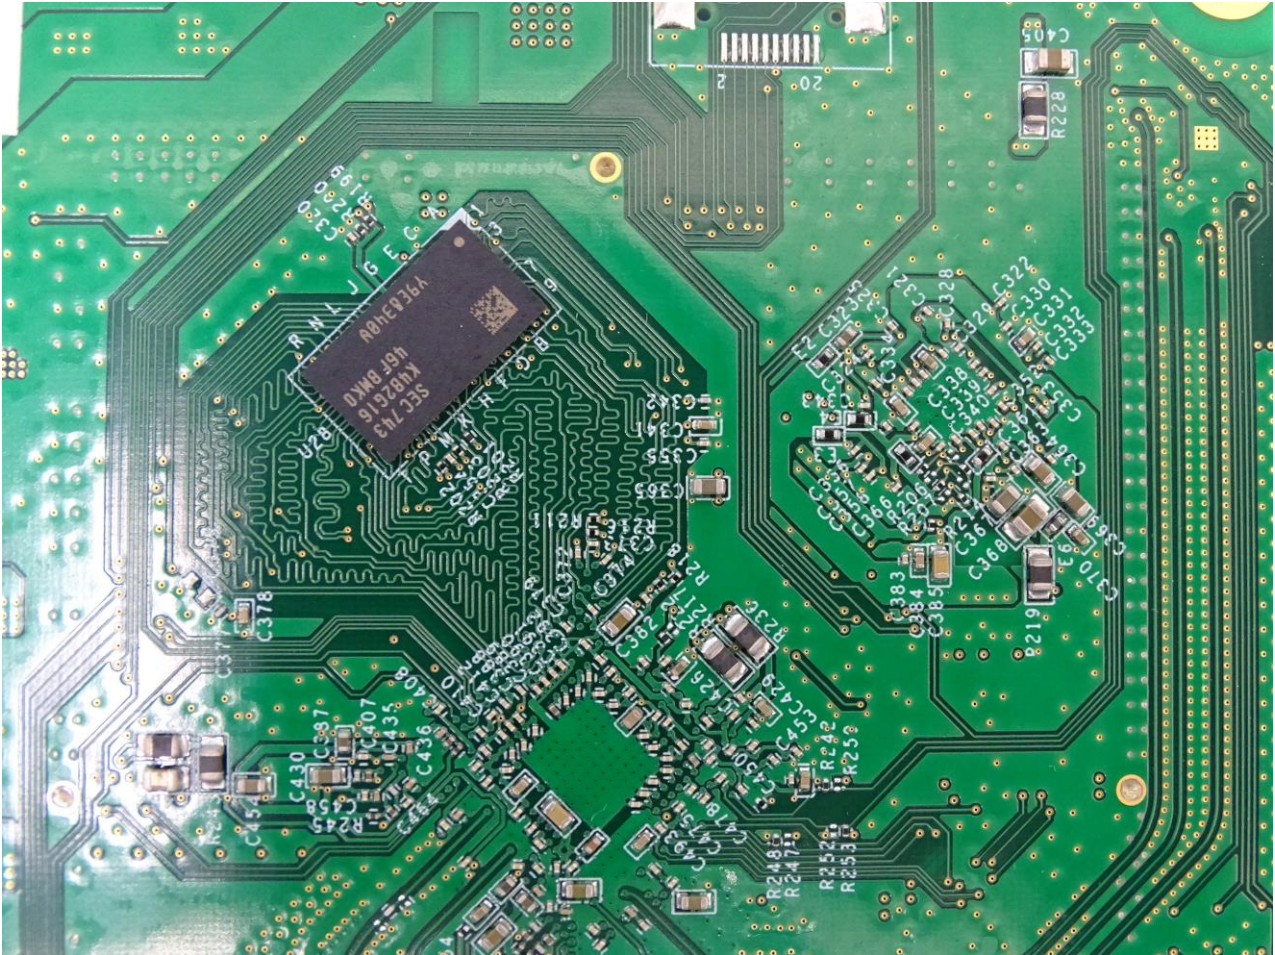

Brand Name: RADWIN 2000, RADWIN 5000 / Model Name: Alpha INT, SU-Air INT, SU-Pro INT