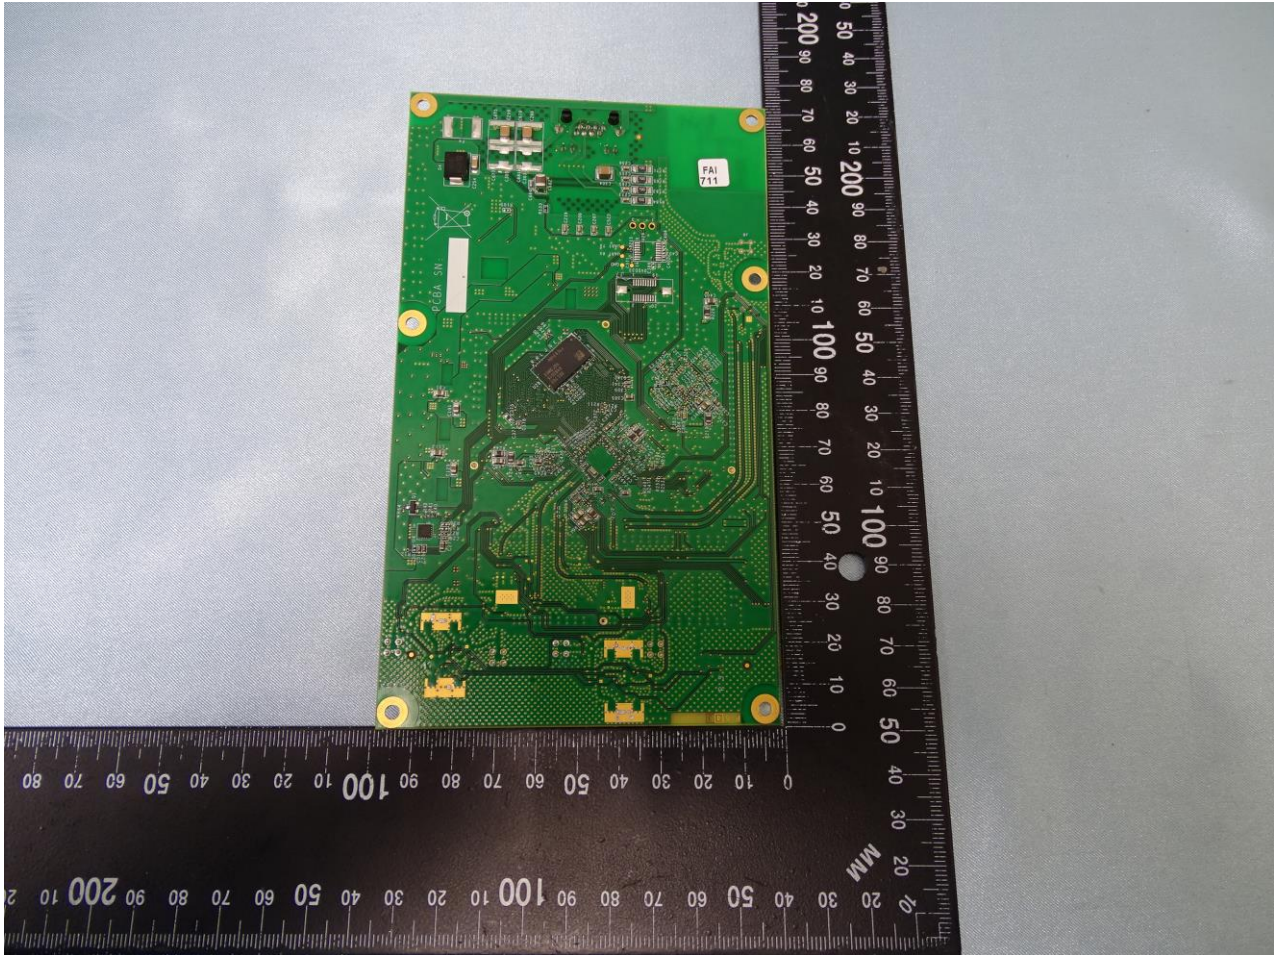

Brand Name: RADWIN 2000, RADWIN 5000 / Model Name: Alpha INT, SU-Air INT, SU-Pro INT