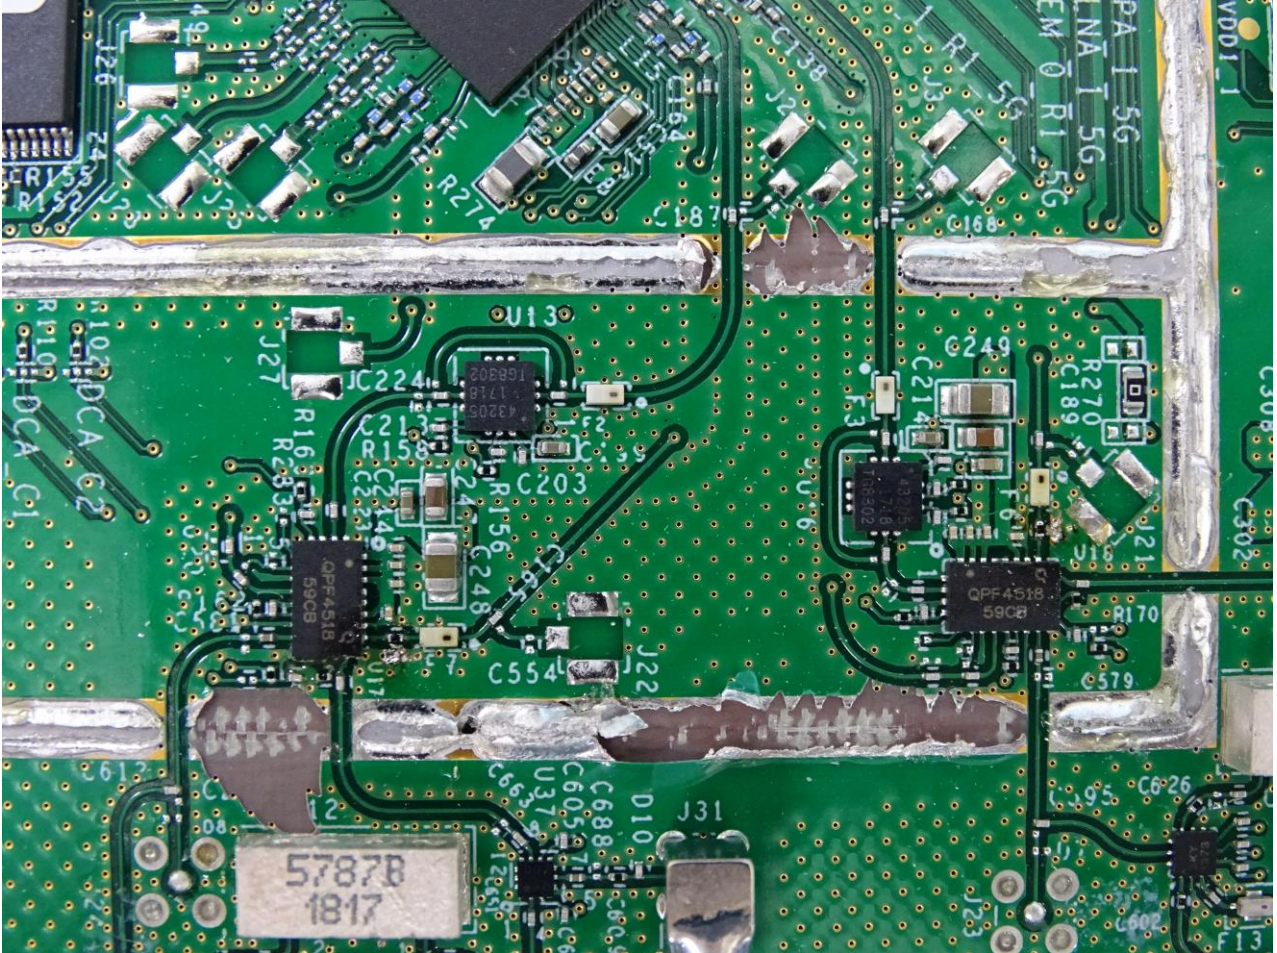

Brand Name: RADWIN 2000, RADWIN 5000 / Model Name: Alpha INT, SU-Air INT, SU-Pro INT