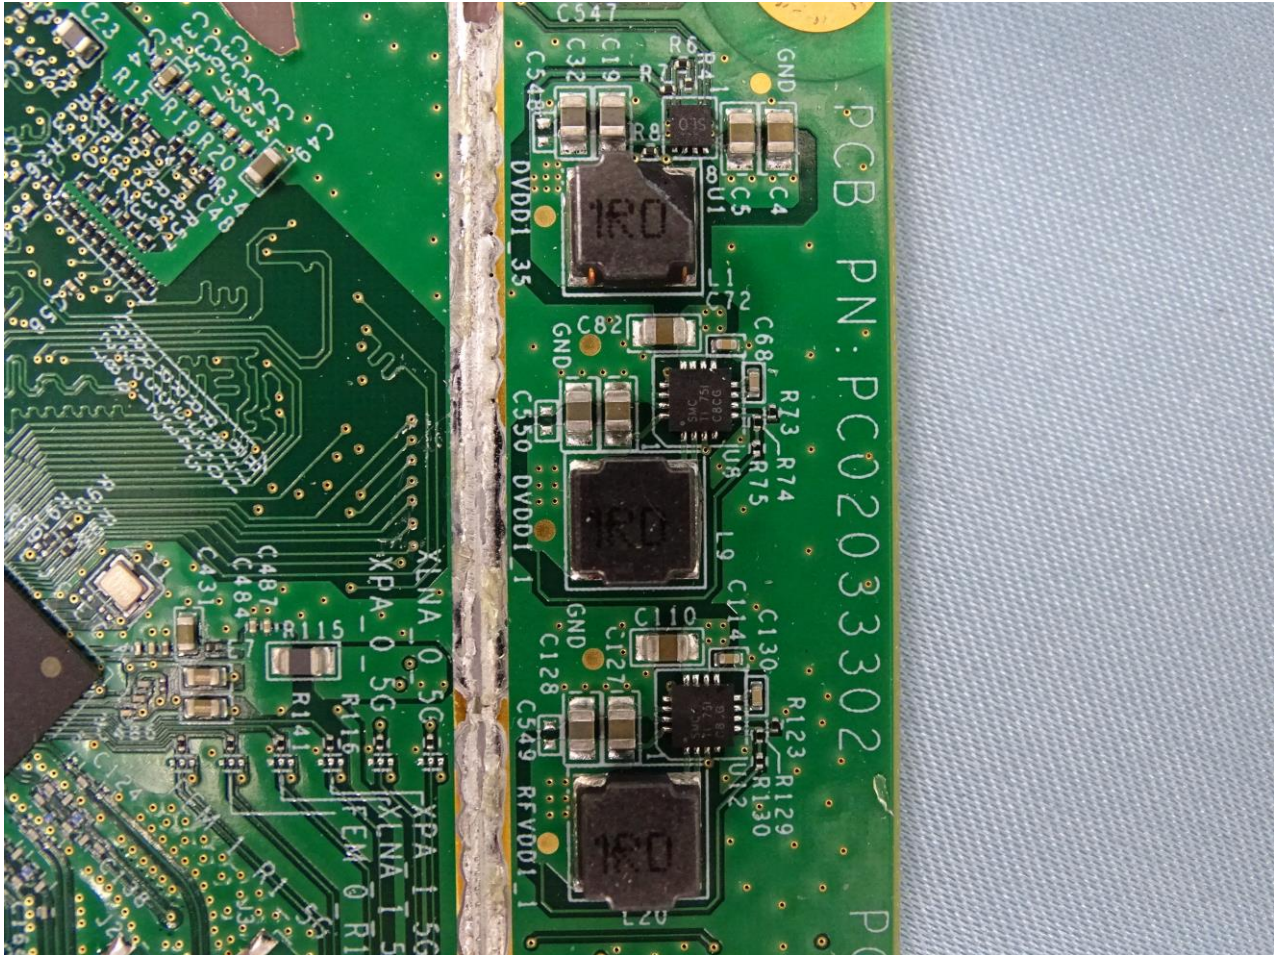

3. Internal Photograph of EUT

Brand Name: RADWIN 2000, RADWIN 5000 / Model Name: Alpha INT, SU-Air INT, SU-Pro INT

Brand Name: RADWIN 2000, RADWIN 5000 / Model Name: Alpha INT, SU-Air INT, SU-Pro INT

Brand Name: RADWIN 2000, RADWIN 5000 / Model Name: Alpha INT, SU-Air INT, SU-Pro INT

Brand Name: RADWIN 2000, RADWIN 5000 / Model Name: Alpha INT, SU-Air INT, SU-Pro INT

Brand Name: RADWIN 2000, RADWIN 5000 / Model Name: Alpha INT, SU-Air INT, SU-Pro INT

Brand Name: RADWIN 2000, RADWIN 5000 / Model Name: Alpha INT, SU-Air INT, SU-Pro INT