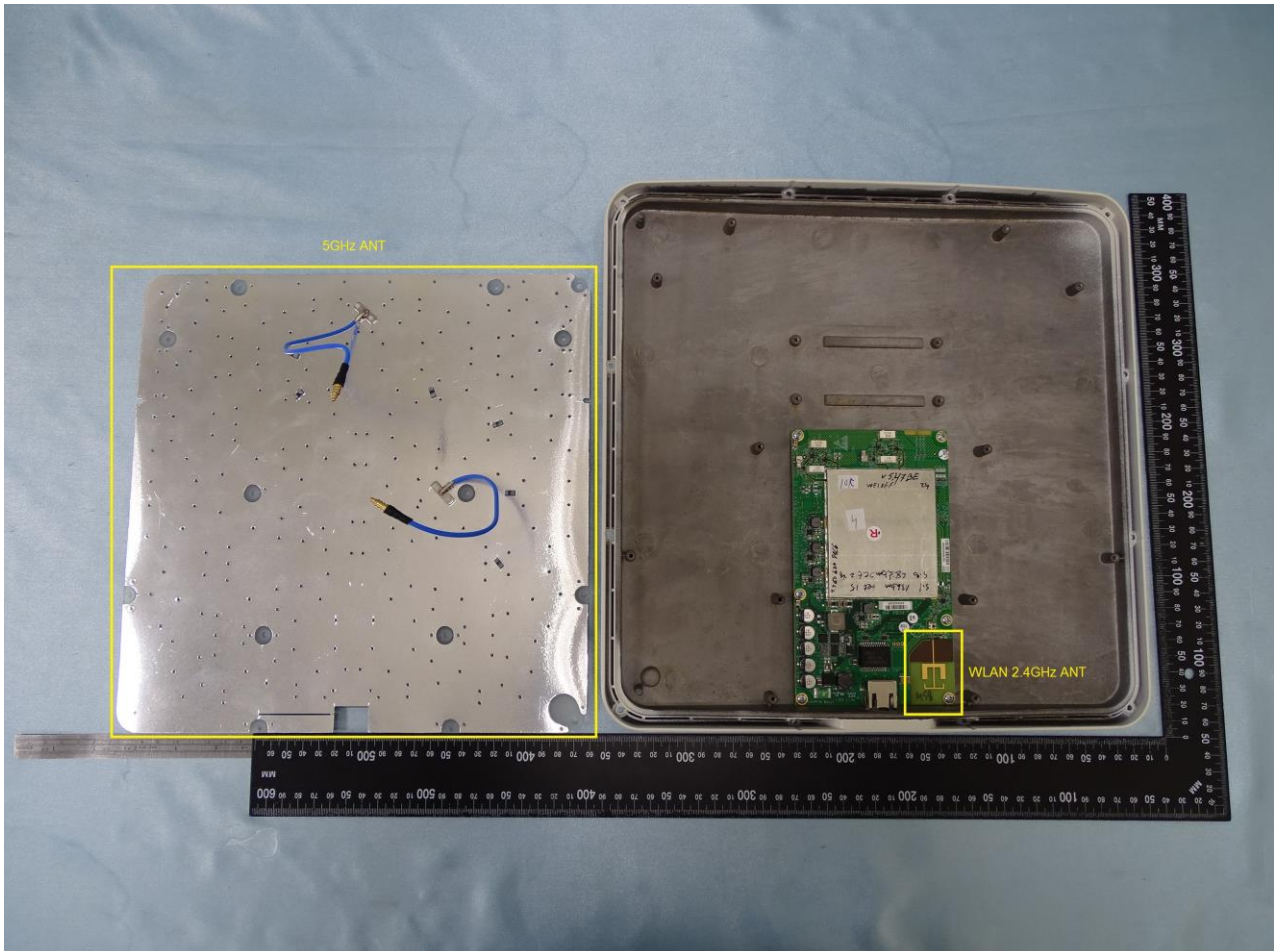

3. Internal Photograph of EUT

Brand Name: RADWIN 2000, RADWIN 5000 / Model Name: Alpha INT, SU-Air INT, SU-Pro INT

Brand Name: RADWIN 2000, RADWIN 5000 / Model Name: Alpha INT, SU-Air INT, SU-Pro INT

Brand Name: RADWIN 2000, RADWIN 5000 / Model Name: Alpha INT, SU-Air INT, SU-Pro INT

Brand Name: RADWIN 2000, RADWIN 5000 / Model Name: Alpha INT, SU-Air INT, SU-Pro INT

Brand Name: RADWIN 2000, RADWIN 5000 / Model Name: Alpha INT, SU-Air INT, SU-Pro INT

Brand Name: RADWIN 2000, RADWIN 5000 / Model Name: Alpha INT, SU-Air INT, SU-Pro INT