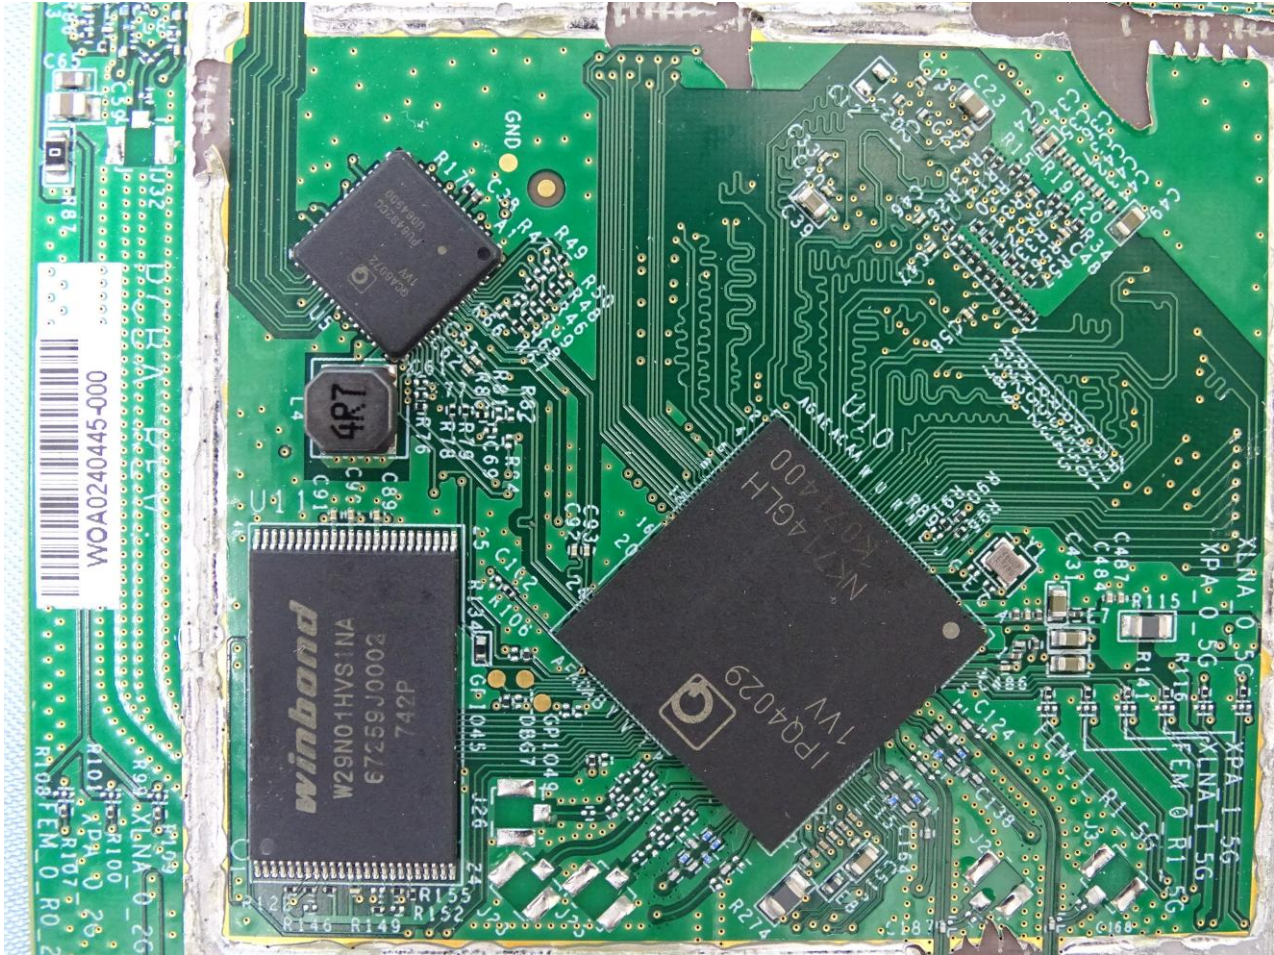

Brand Name: RADWIN 2000, RADWIN 5000 / Model Name: Alpha INT, SU-Air INT, SU-Pro INT