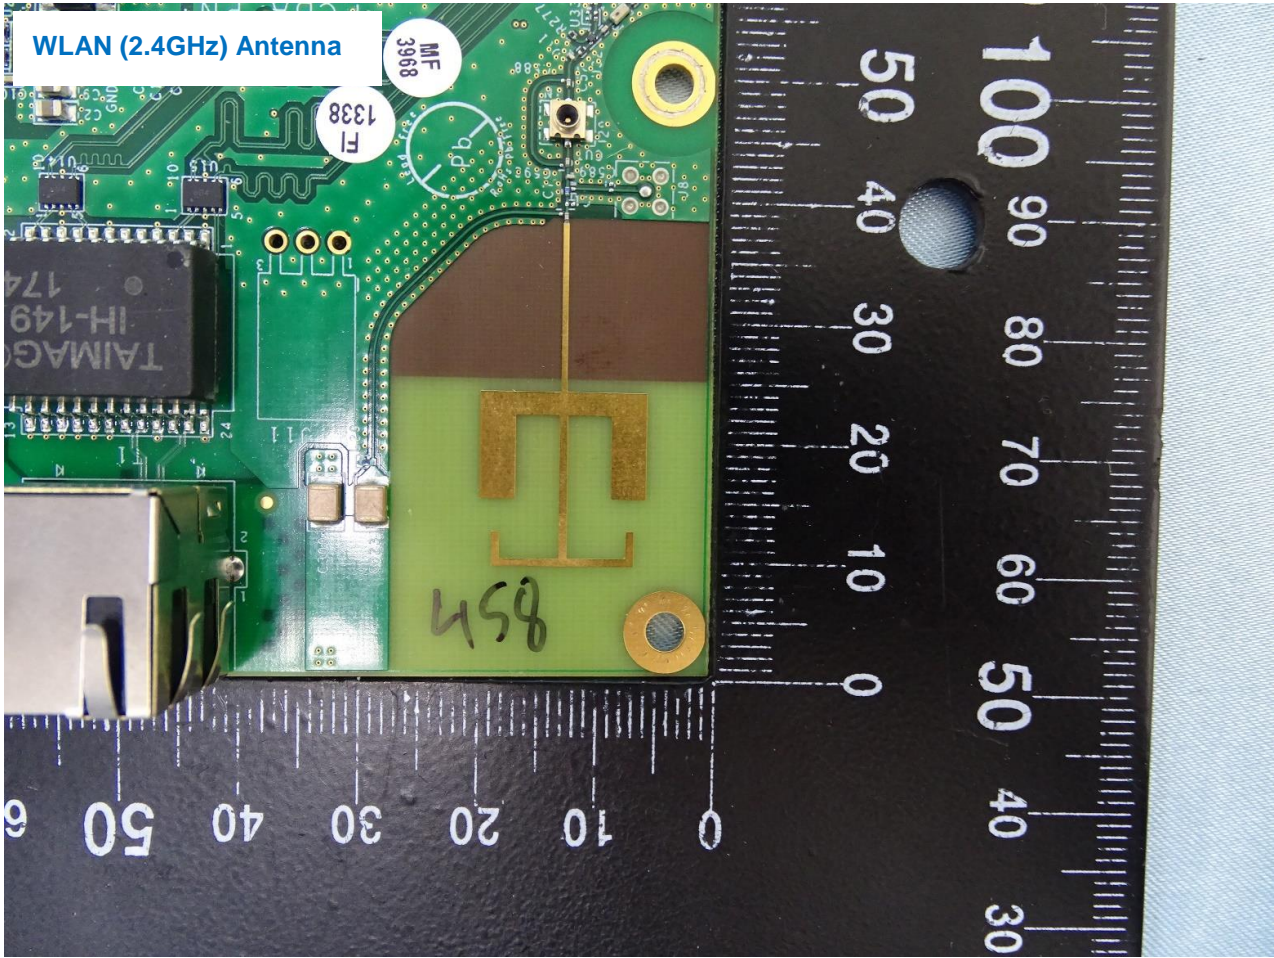

Brand Name: RADWIN 2000, RADWIN 5000 / Model Name: Alpha INT, SU-Air INT, SU-Pro INT