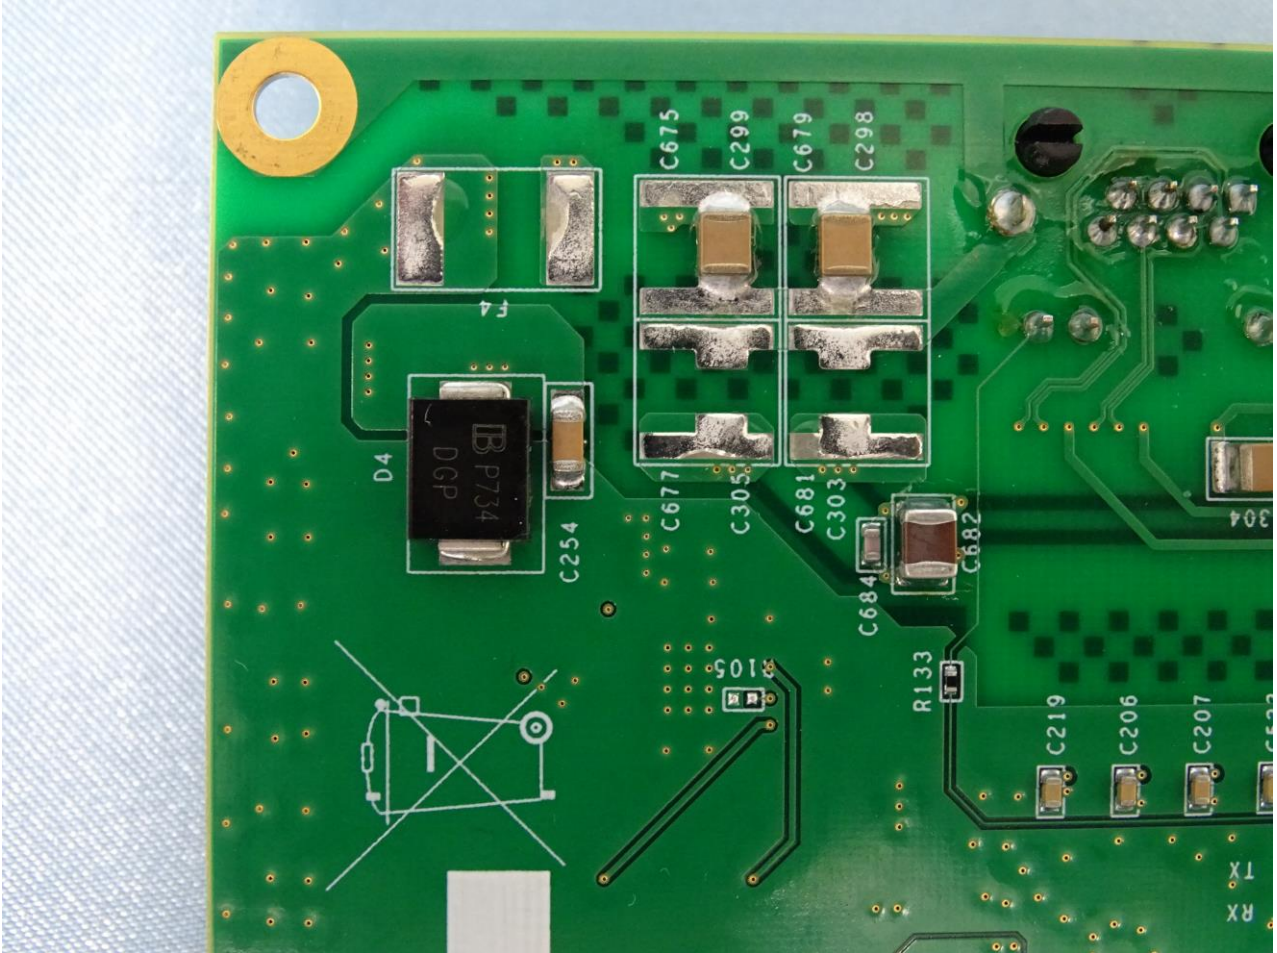

Brand Name: RADWIN 2000, RADWIN 5000 / Model Name: Alpha INT, SU-Air INT, SU-Pro INT