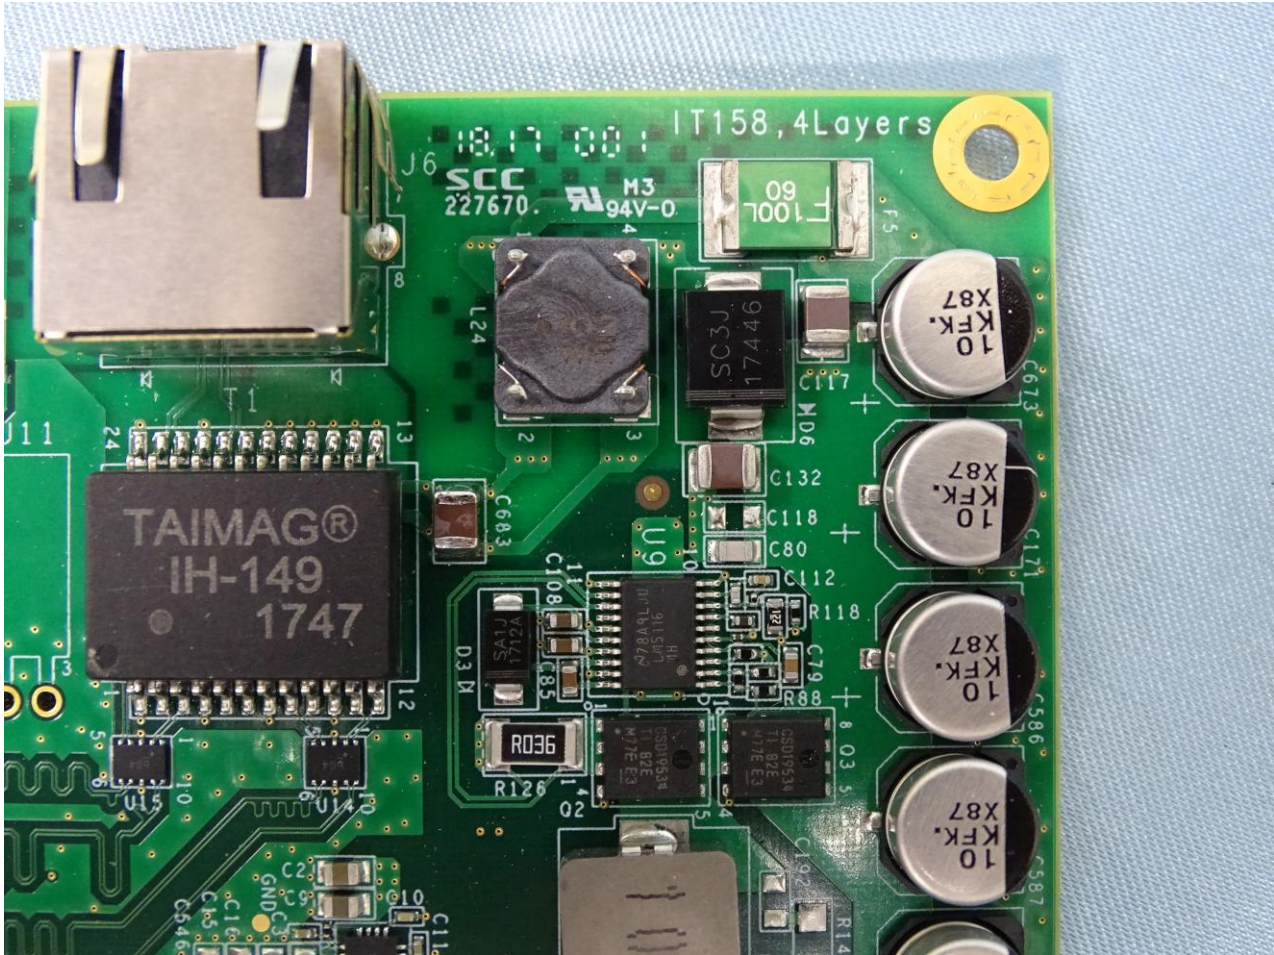

3. Internal Photograph of EUT

Brand Name: RADWIN 2000, RADWIN 5000 / Model Name: Alpha INT, SU-Air INT, SU-Pro INT

Brand Name: RADWIN 2000, RADWIN 5000 / Model Name: Alpha INT, SU-Air INT, SU-Pro INT

Brand Name: RADWIN 2000, RADWIN 5000 / Model Name: Alpha INT, SU-Air INT, SU-Pro INT

Brand Name: RADWIN 2000, RADWIN 5000 / Model Name: Alpha INT, SU-Air INT, SU-Pro INT

Brand Name: RADWIN 2000, RADWIN 5000 / Model Name: Alpha INT, SU-Air INT, SU-Pro INT

Brand Name: RADWIN 2000, RADWIN 5000 / Model Name: Alpha INT, SU-Air INT, SU-Pro INT