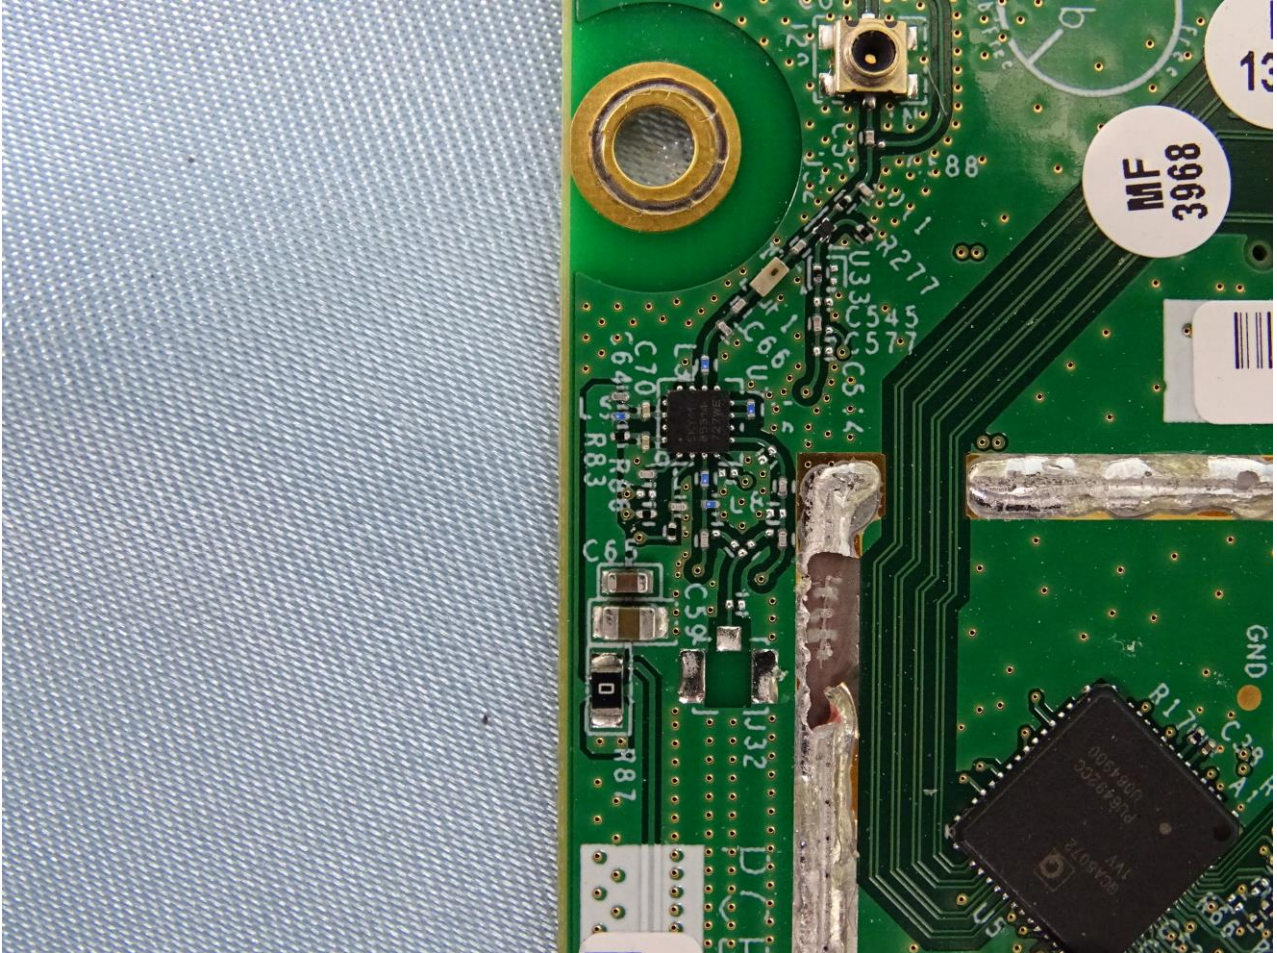

Brand Name: RADWIN 2000, RADWIN 5000 / Model Name: Alpha INT, SU-Air INT, SU-Pro INT