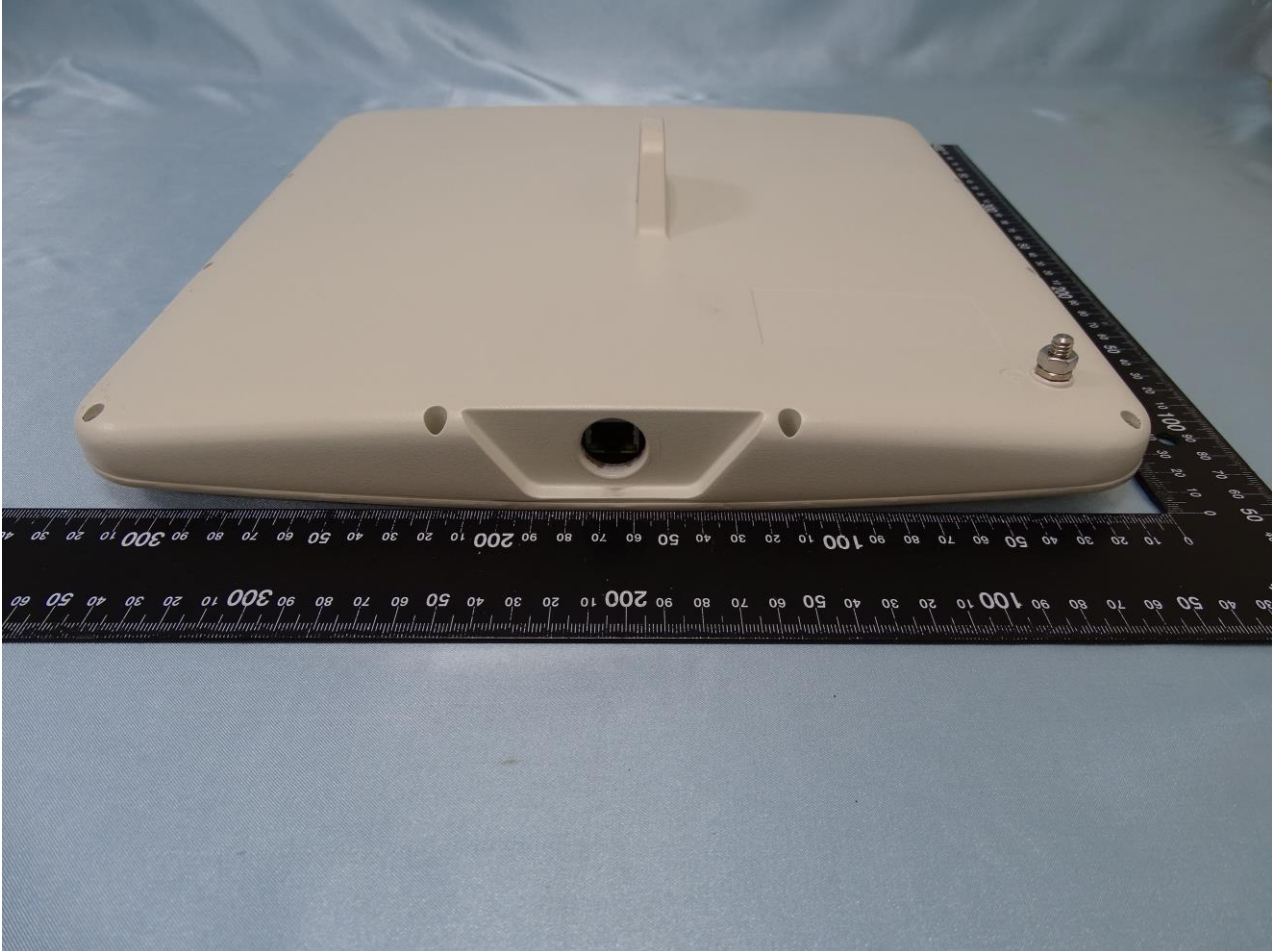

1. External Photograph of EUT

Brand Name: RADWIN 2000, RADWIN 5000 / Model Name: Alpha INT, SU-Air INT, SU-Pro INT

Brand Name: RADWIN 2000, RADWIN 5000 / Model Name: Alpha INT, SU-Air INT, SU-Pro INT

Brand Name: RADWIN 2000, RADWIN 5000 / Model Name: Alpha INT, SU-Air INT, SU-Pro INT

Brand Name: RADWIN 2000, RADWIN 5000 / Model Name: Alpha INT, SU-Air INT, SU-Pro INT

Brand Name: RADWIN 2000, RADWIN 5000 / Model Name: Alpha INT, SU-Air INT, SU-Pro INT

Brand Name: RADWIN 2000, RADWIN 5000 / Model Name: Alpha INT, SU-Air INT, SU-Pro INT

2. Photograph of Accessory

Brand Name: RADWIN 2000, RADWIN 5000 / Model Name: Alpha INT, SU-Air INT, SU-Pro INT

Specification of Accessory		
POE Adapter	Brand Name	Gospell
	Model Name	G0720-240-100
RJ45 Cable	Brand Name	N/A
	Model Name	RW-9911-0005