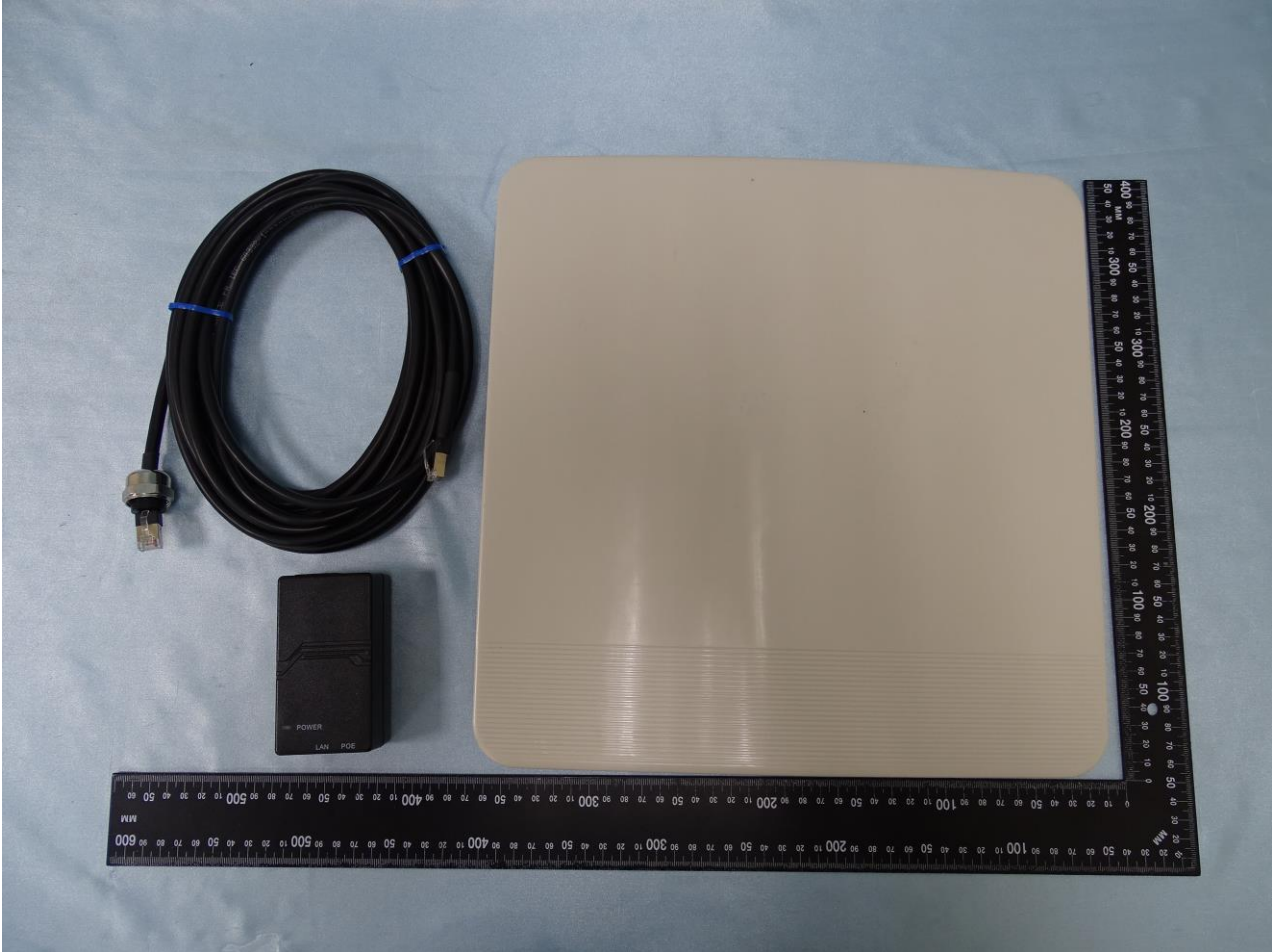

Brand Name: RADWIN 2000, RADWIN 5000 / Model Name: Alpha INT, SU-Air INT, SU-Pro INT