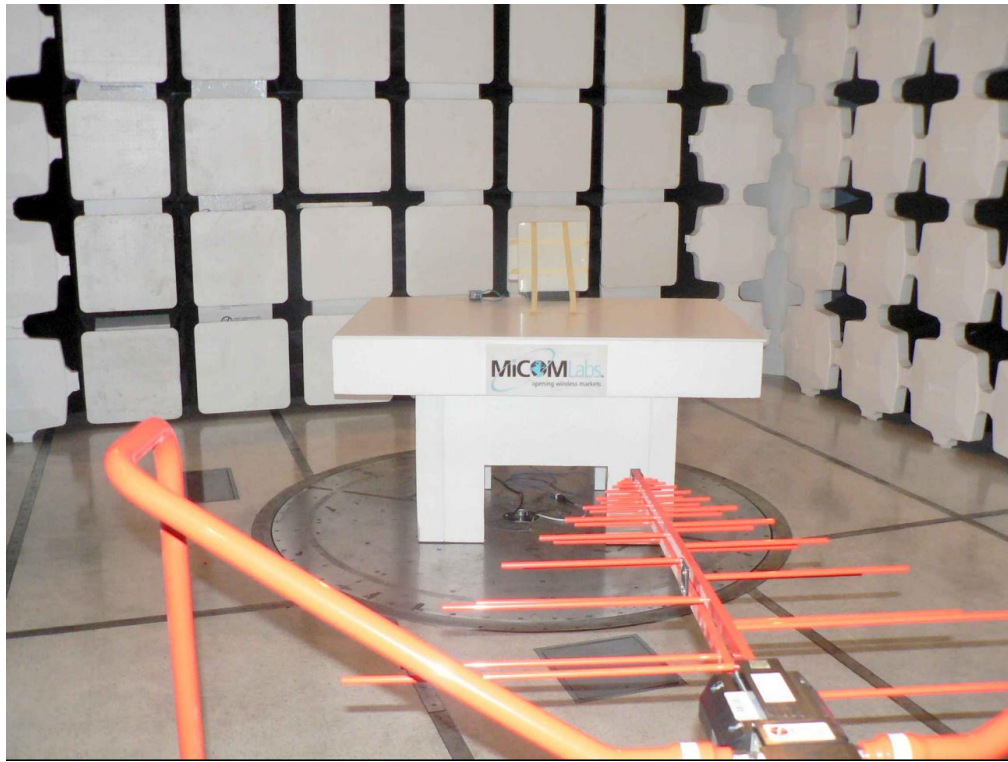

4 April 2017

Radwin  
RDWN45 – FCC IC  
ULC SU Air Pro Antenna Addition  
Test Setup Photographs  
Digital Emissions 30-1000 MHz Back

Digital Emissions 30-1000 MHz Front

TX Spurious Emissions 1-18GHz Back