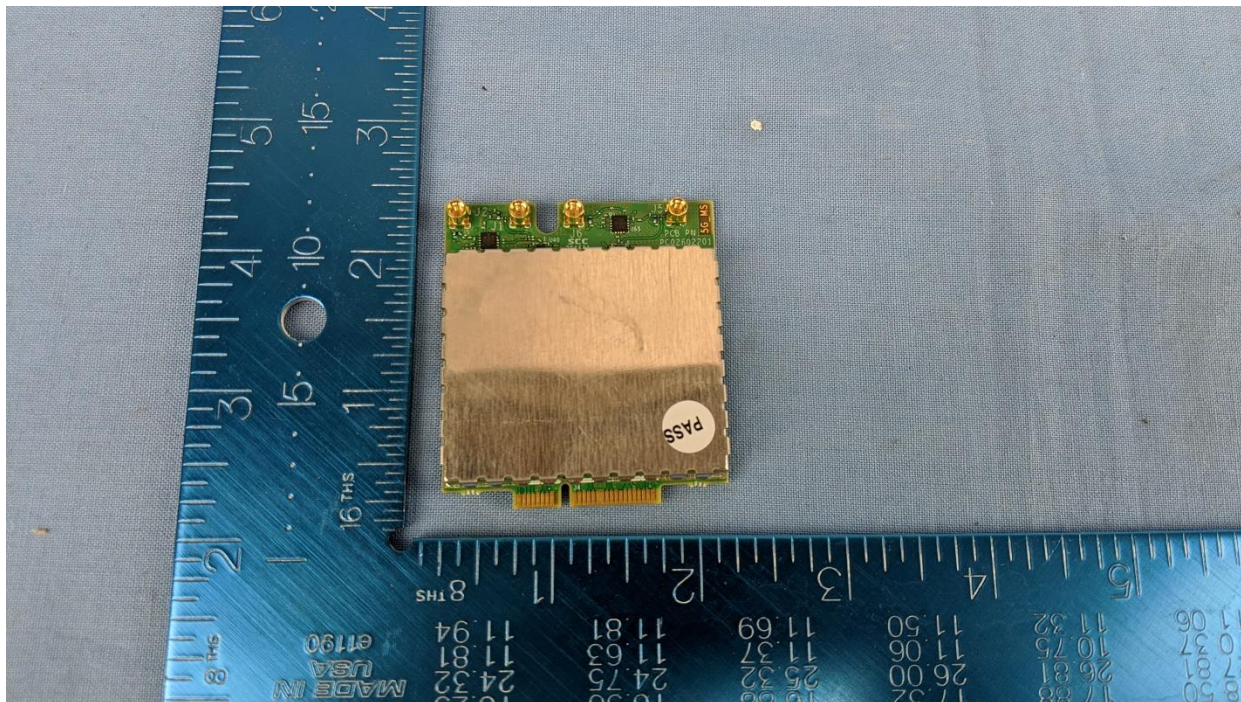

PHOTOS - EXTERNAL

Company: Radwin Ltd.

Product Name: AP0260210 Module

Report No.: RDWN71 – External Photos

1. External Photographs

1.1.1. Product - External

Module Top View

Module Bottom View