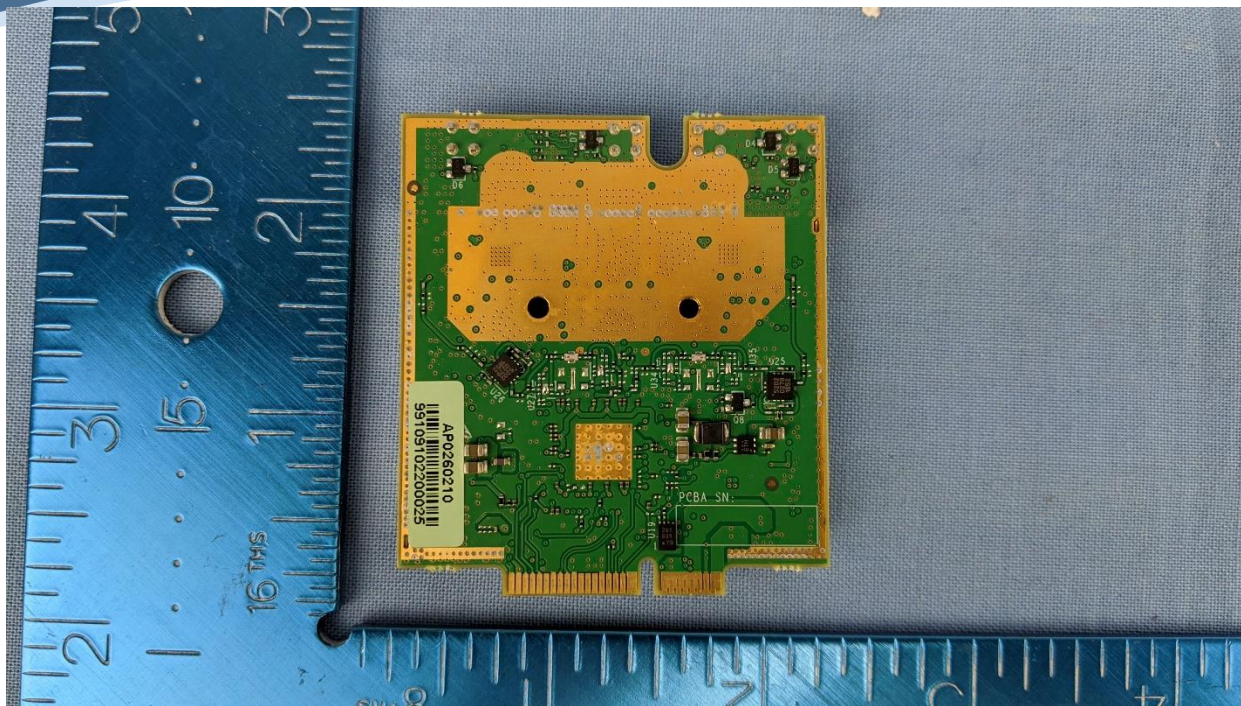

PHOTOS - EXTERNAL

Company: Radwin Ltd.

Product Name: AP0260210 Module

Report No.: RDWN71 – External Photos

1. External Photographs

1.1.1. Product - External

Module Top View

Module Bottom View