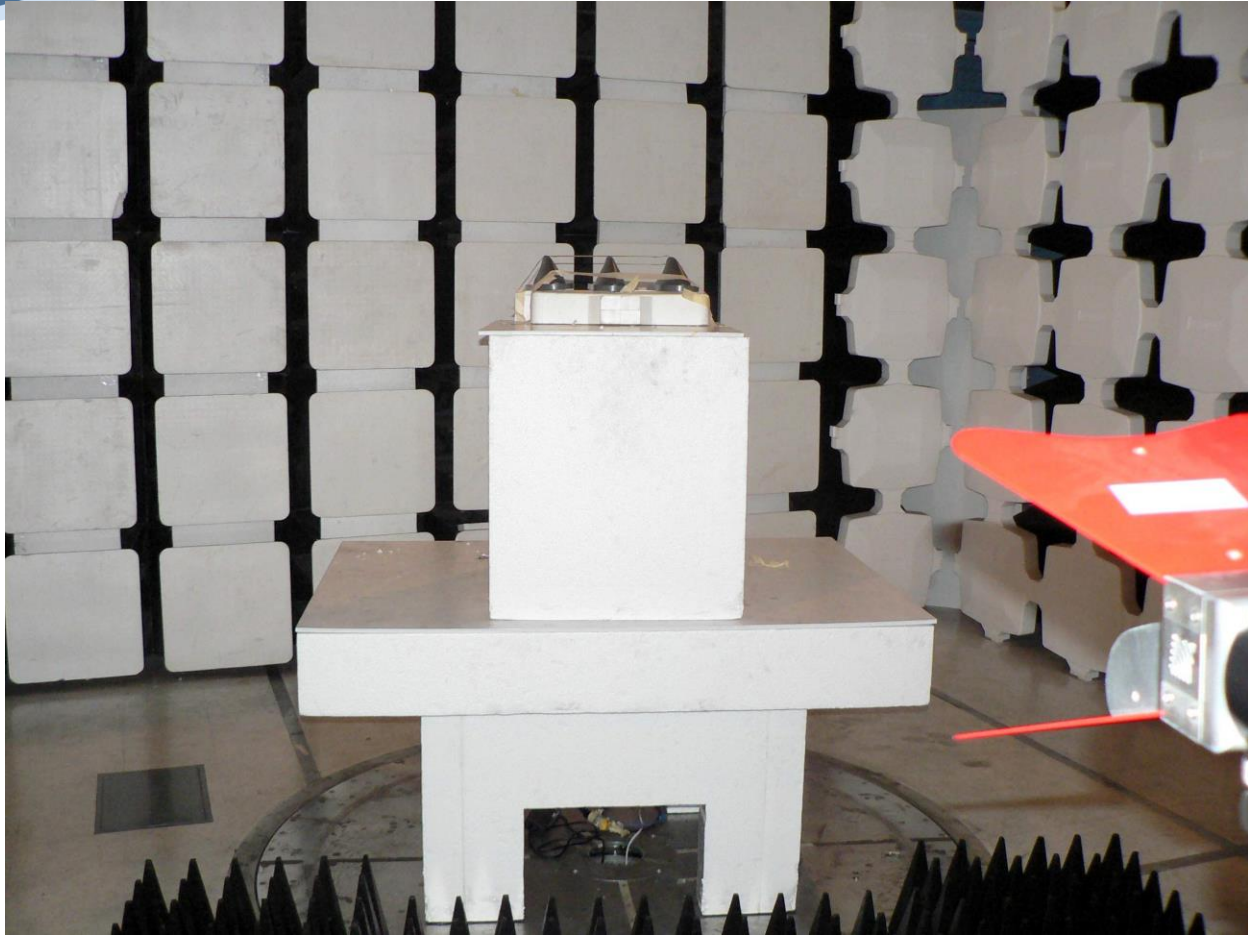

## PHOTOS - TEST SETUP

**Company:** Radwin Ltd.

**Product Name:** AP0168031

**Report No.:** RDWN63 - AP0168031 FCC&IC Test Setup  
Photos

## 1. Test Setup Photographs

### 1.1.1. Test Setup - CE - AC Conducted Emissions

RDWN63 AC Wireline Front

RDWN63 AC Wireline Side

1.1.2. Test Setup - DFS - Conducted - DFS - Conducted

DFS Test Setup

DFS Test Setup Alternate View

### 1.1.3. Test Setup - RE#1 - Radiated Emissions - 3m Chamber

RDWN63 Digital Emissions 30-1000

RDWN63 TX Spurious AT0058760 Antenna

RDWN63 Tx Spurious RW-9105-5158 Antenna

RDWN63 Tx Spurious RW-9314-5158 Antenna