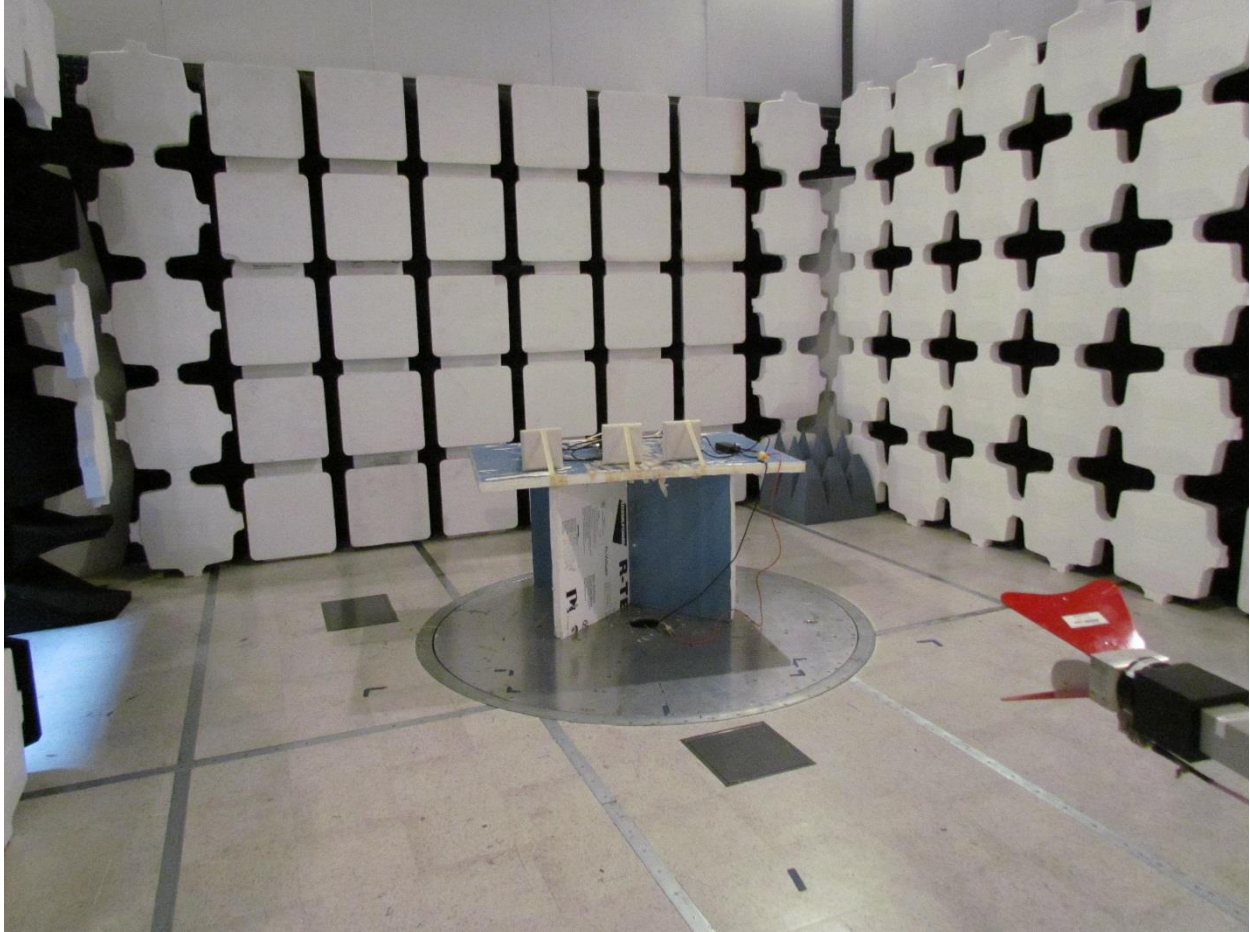

Test Setup Photographs

Antenna: AT0058760 Radiated Spurious Emissions

Close Up

Test Setup - RE#1 - Radiated Emissions - 3m Chamber

Antenna: RW-9401-5002 Radiated Spurious Emissions

Digital Emissions