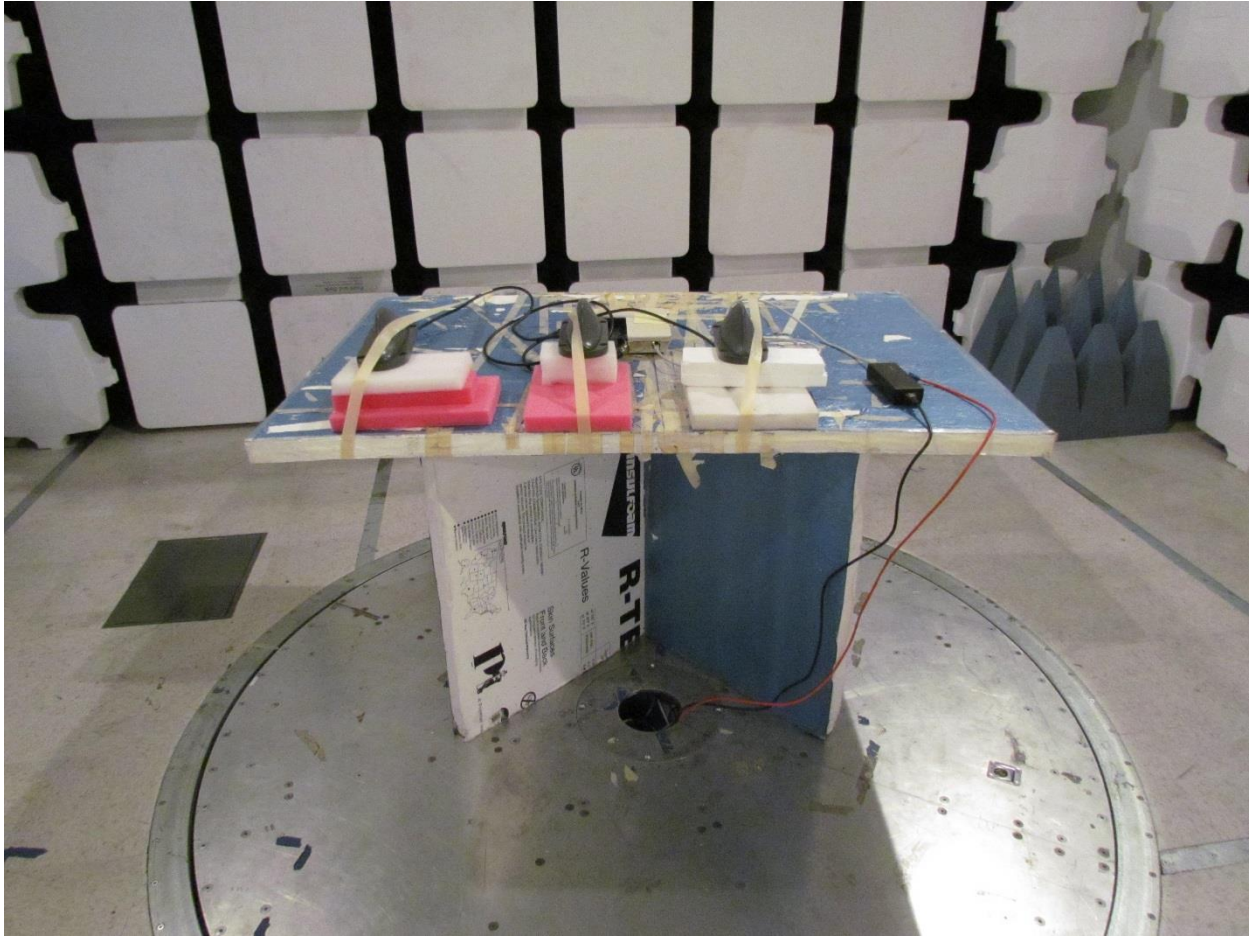

Test Setup Photographs

Antenna: AT0058760 Radiated Spurious Emissions

Close Up

Test Setup - RE#1 - Radiated Emissions - 3m Chamber

Antenna: RW-9401-5002 Radiated Spurious Emissions

Digital Emissions