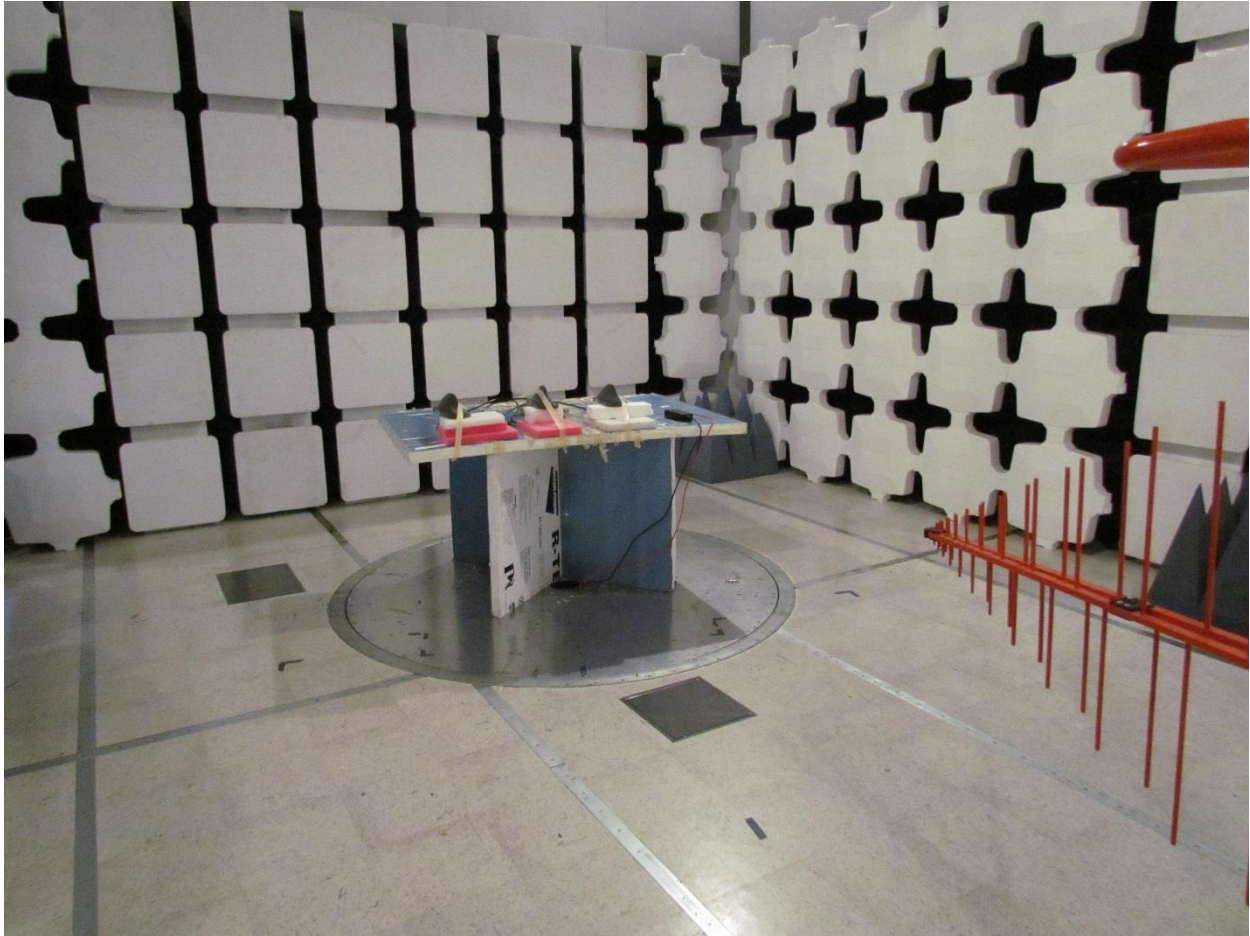

Test Setup Photographs

Antenna: AT0058760 Radiated Spurious Emissions

Close Up

Test Setup - RE#1 - Radiated Emissions - 3m Chamber

Antenna: RW-9401-5002 Radiated Spurious Emissions

Digital Emissions