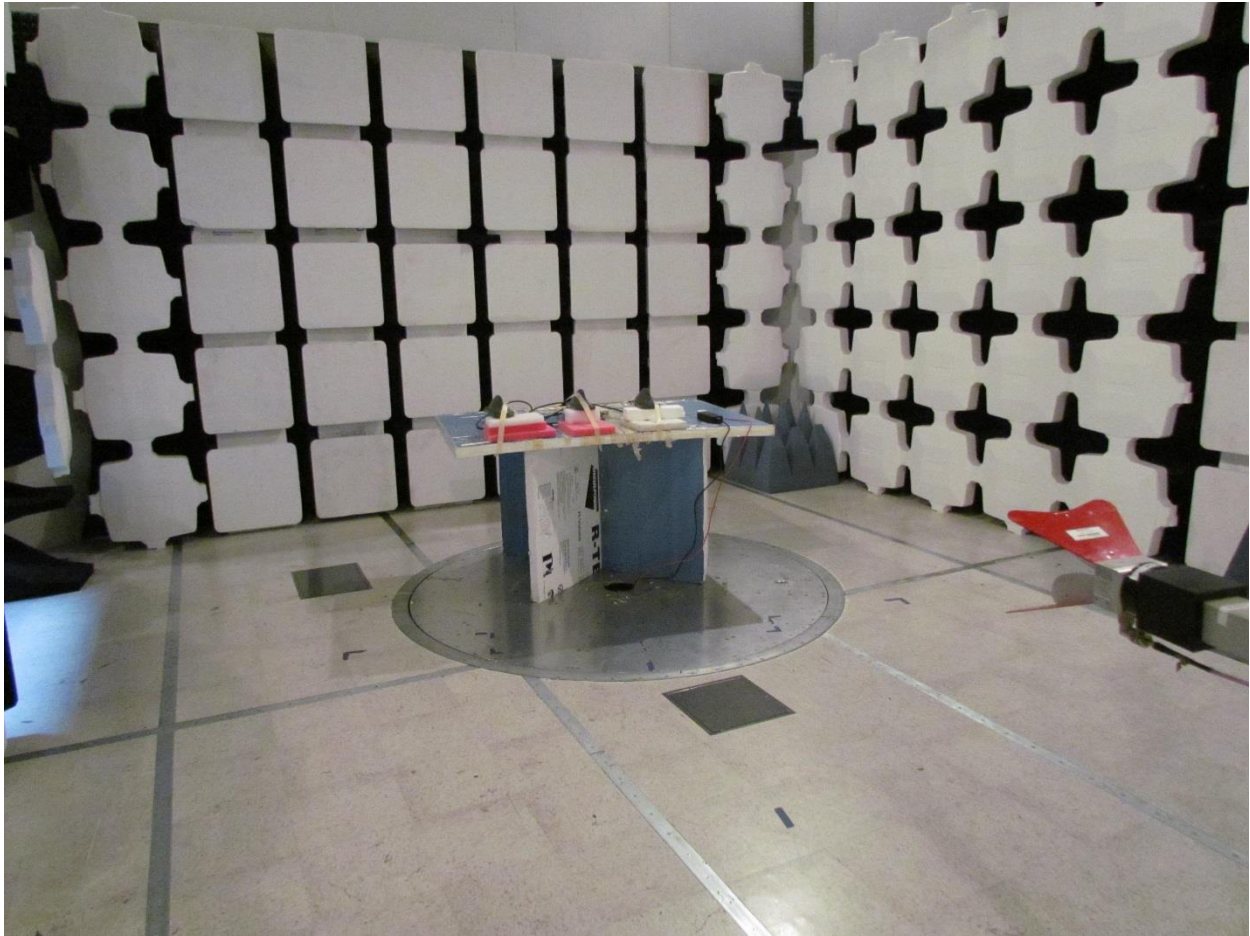

Test Setup Photographs

Antenna: AT0058760 Radiated Spurious Emissions

Close Up

Test Setup - RE#1 - Radiated Emissions - 3m Chamber

Antenna: RW-9401-5002 Radiated Spurious Emissions

Digital Emissions