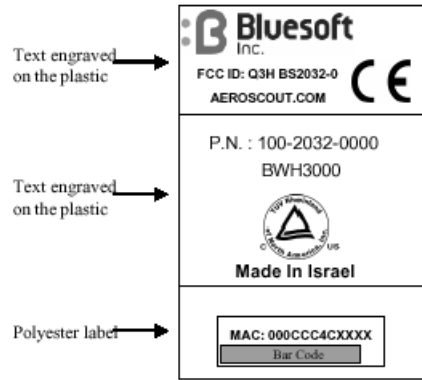

AeroScout T2 TAG –Label

Label dimensions:58X40mm

Figure 1. FCC Label

Figure 2. Location of Label on EUT