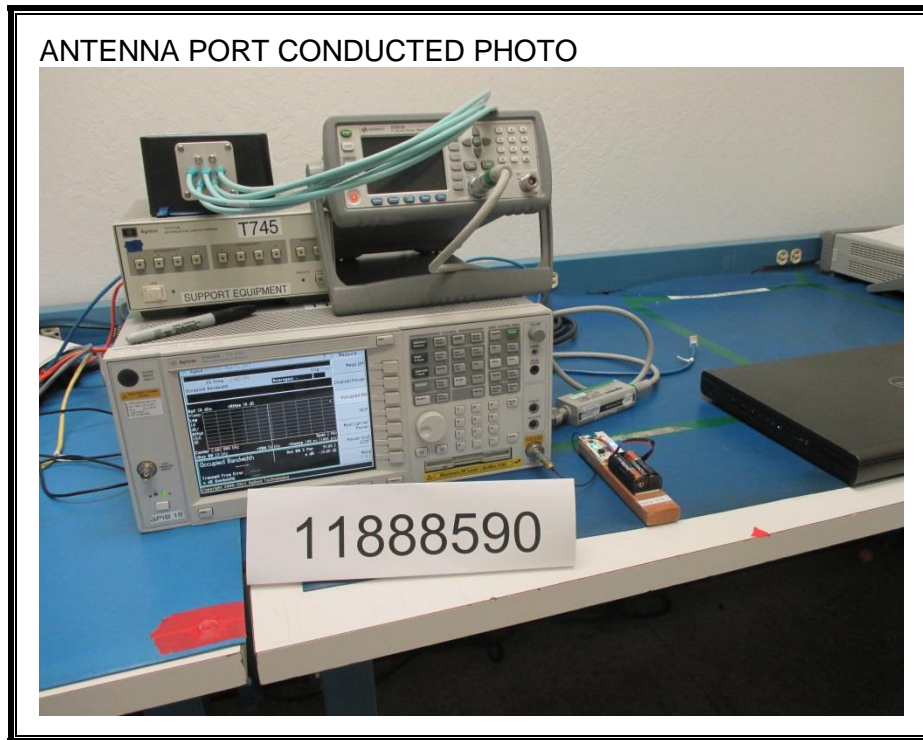

10. SETUP PHOTOS
ANTENNA PORT CONDUCTED RF MEASUREMENT SETUP

RADIATED RF MEASUREMENT SETUP (BELOW 30 MHz)

RADIATED RF MEASUREMENT SETUP (30 MHz - 1 GHz)

RADIATED RF MEASUREMENT SETUP (ABOVE 1 GHz)

END OF REPORT