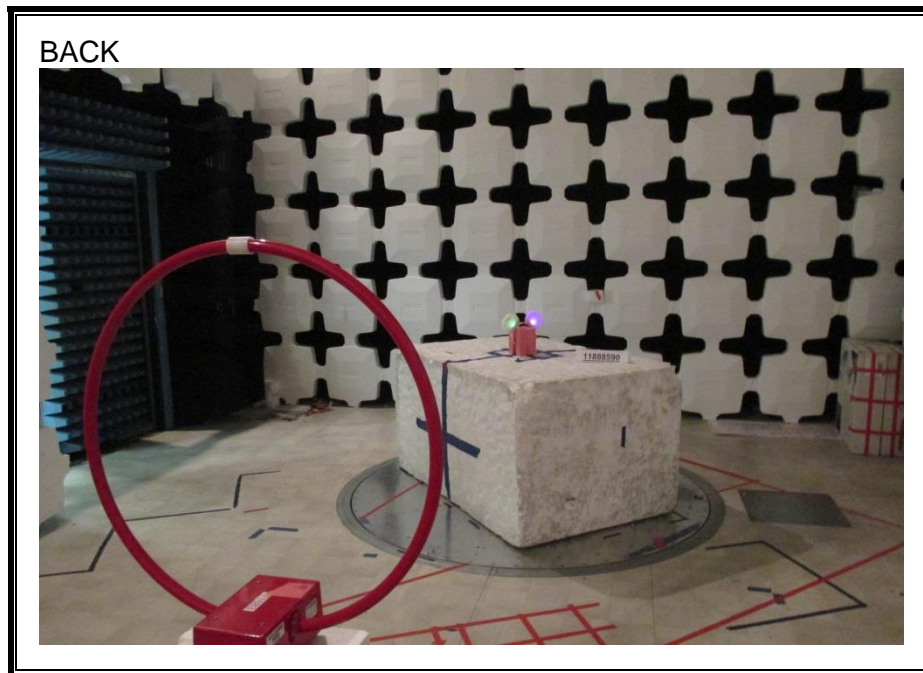

10. SETUP PHOTOS
ANTENNA PORT CONDUCTED RF MEASUREMENT SETUP

RADIATED RF MEASUREMENT SETUP (BELOW 30 MHz)

RADIATED RF MEASUREMENT SETUP (30 MHz - 1 GHz)

RADIATED RF MEASUREMENT SETUP (ABOVE 1 GHz)

END OF REPORT