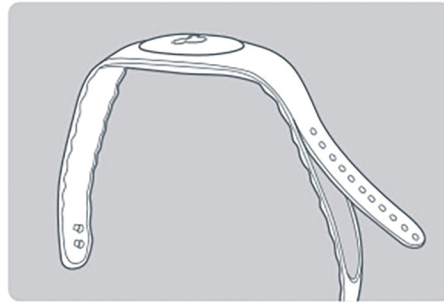

MagicBand

The MagicBand is two different sized bands in one and can be sized to fit most Guests.

For smaller sizes, push the inner band away from the outer band by using a thumb or index finger. Peel the MagicBand swiftly for best results.

Make sure the MagicBand is fitted securely against your wrist facing up.

Under adult supervision the MagicBand icon can be removed with the help of a small screw driver. Do not over-tighten the screws when replacing the MagicBand icon.