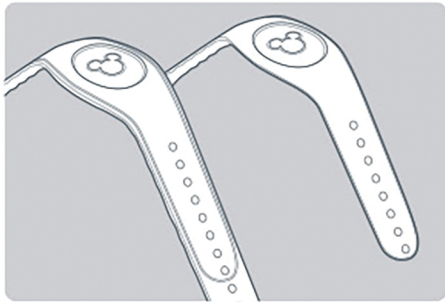

MagicBand

The MagicBand is two different sized bands in one and can be sized to fit most Guests.

For smaller sizes, push the inner band away from the outer band by using a thumb or index finger. Peel the MagicBand swiftly for best results.

Make sure the MagicBand is fitted securely against your wrist facing up.

Under adult supervision the MagicBand icon can be removed with the help of a small screw driver. Do not over-tighten the screws when replacing the MagicBand icon.