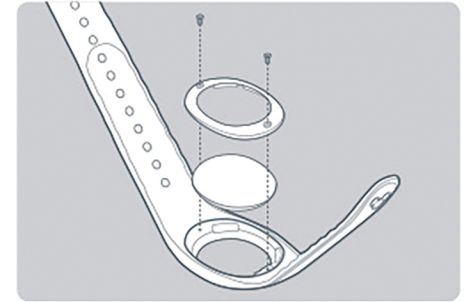

MagicBand

The MagicBand is two different sized bands in one and can be sized to fit most Guests.

For smaller sizes, push the inner band away from the outer band by using a thumb or index finger. Peel the MagicBand swiftly for best results.

Make sure the MagicBand is fitted securely against your wrist facing up.

Under adult supervision the MagicBand icon can be removed with the help of a small screw driver. Do not over-tighten the screws when replacing the MagicBand icon.