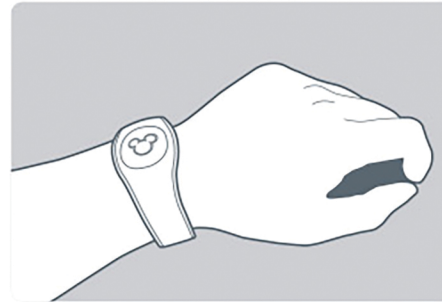

MagicBand

The MagicBand is two different sized bands in one and can be sized to fit most Guests.

For smaller sizes, push the inner band away from the outer band by using a thumb or index finger. Peel the MagicBand swiftly for best results.

Make sure the MagicBand is fitted securely against your wrist facing up.

Under adult supervision the MagicBand icon can be removed with the help of a small screw driver. Do not over-tighten the screws when replacing the MagicBand icon.