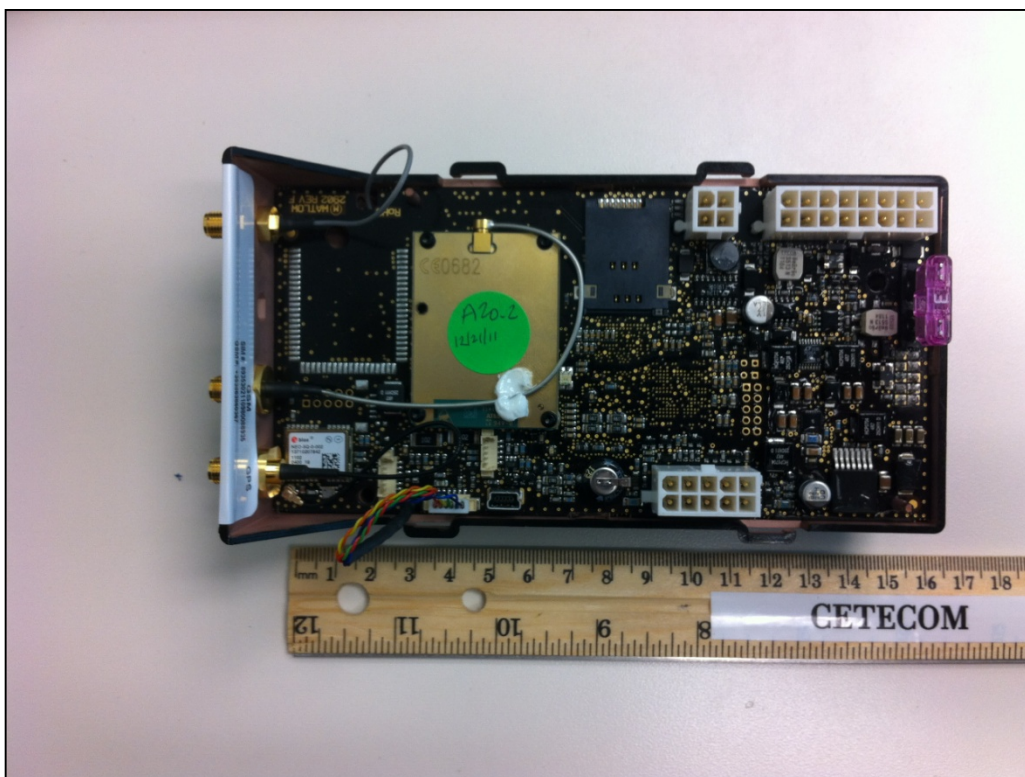

External EUT Pictures

TEST REPORT #: EMC_TRANE_002_12001_EXT_PIC

EUT pictures

Antenna pictures