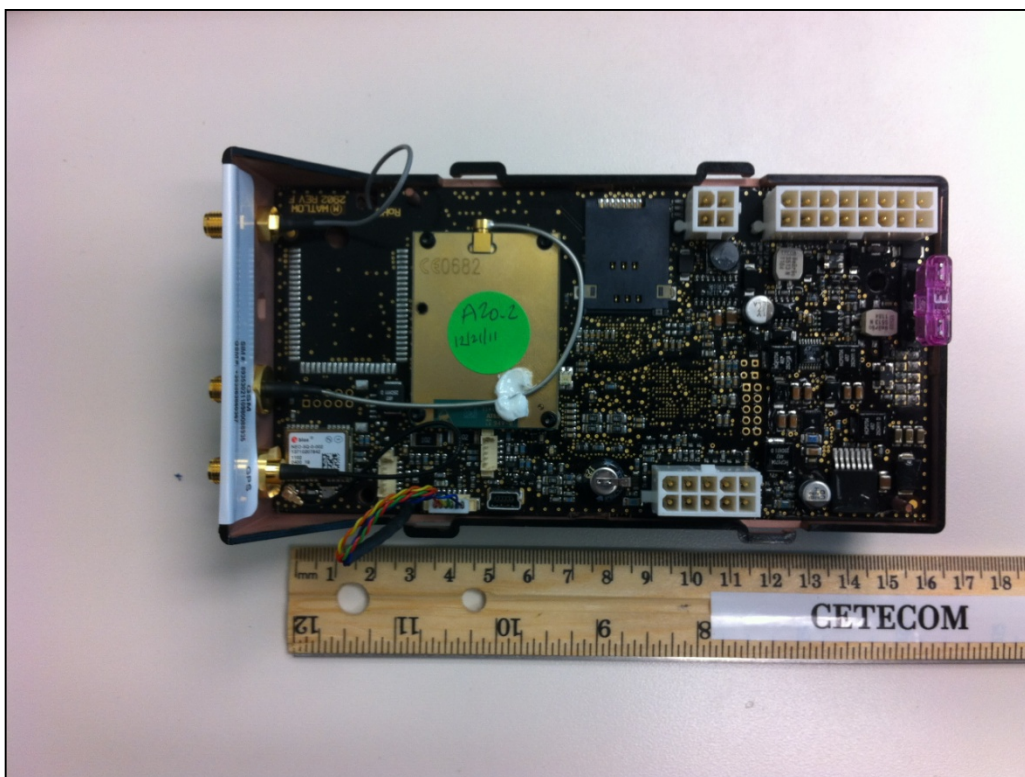

# External EUT Pictures

**TEST REPORT #: EMC\_TRANE\_002\_12001\_EXT\_PIC**

# EUT pictures

**Antenna pictures**