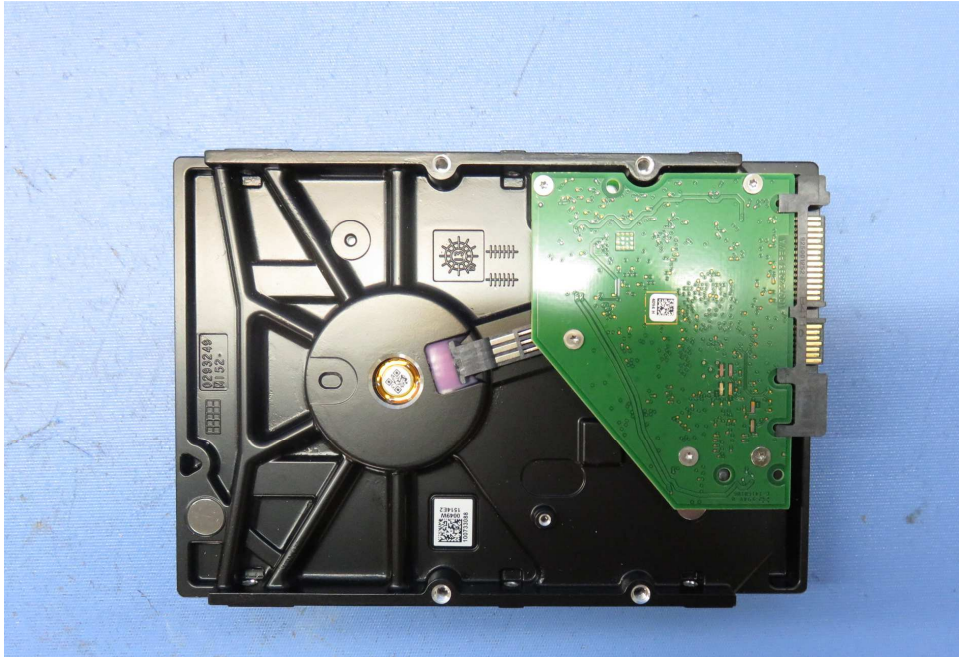

INTERTEK TESTING SERVICE

Equipment Photographs

Model: VAULT 2

(Internal)

FCC ID: Q20-VAULT2
IC: 152B-VAULT2