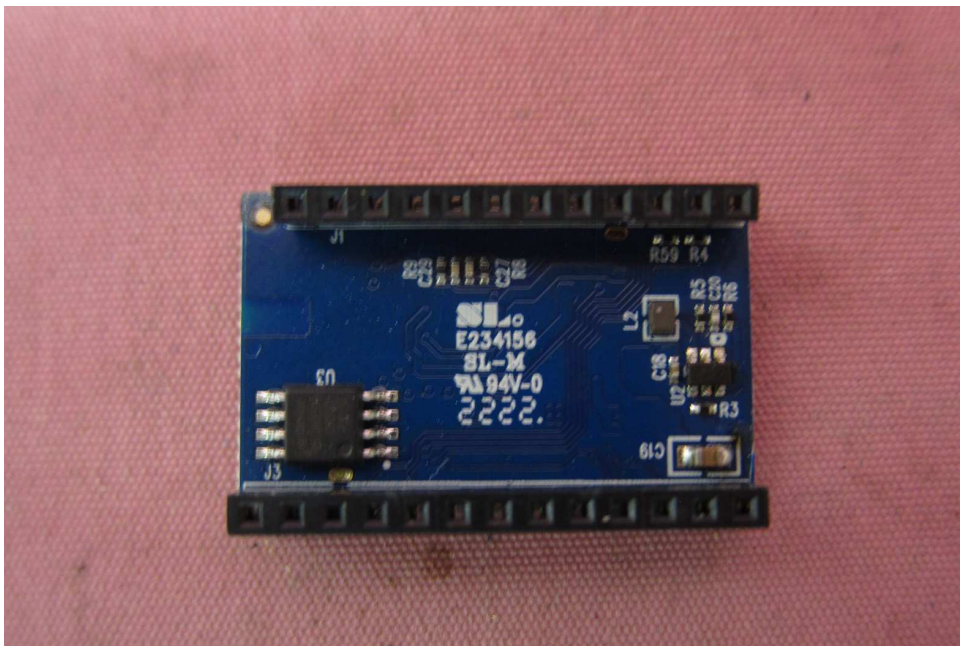

Equipment Photographs

(Internal)

INTERTEK TESTING SERVICE

Report No.: HK22030405

Equipment Photographs

(Internal)