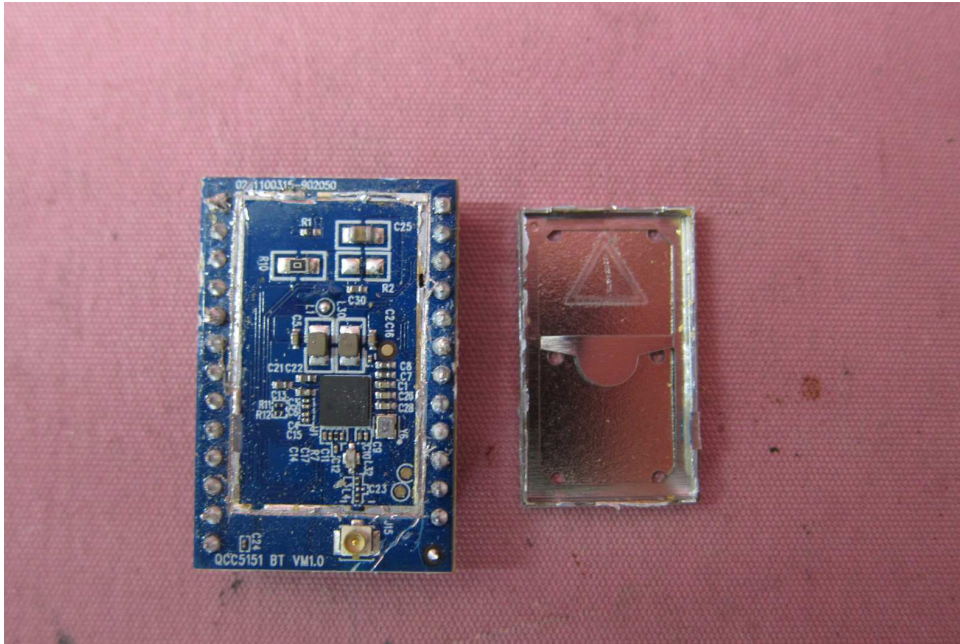

Equipment Photographs

(Internal)

INTERTEK TESTING SERVICE

Report No.: HK22030405

Equipment Photographs

(Internal)