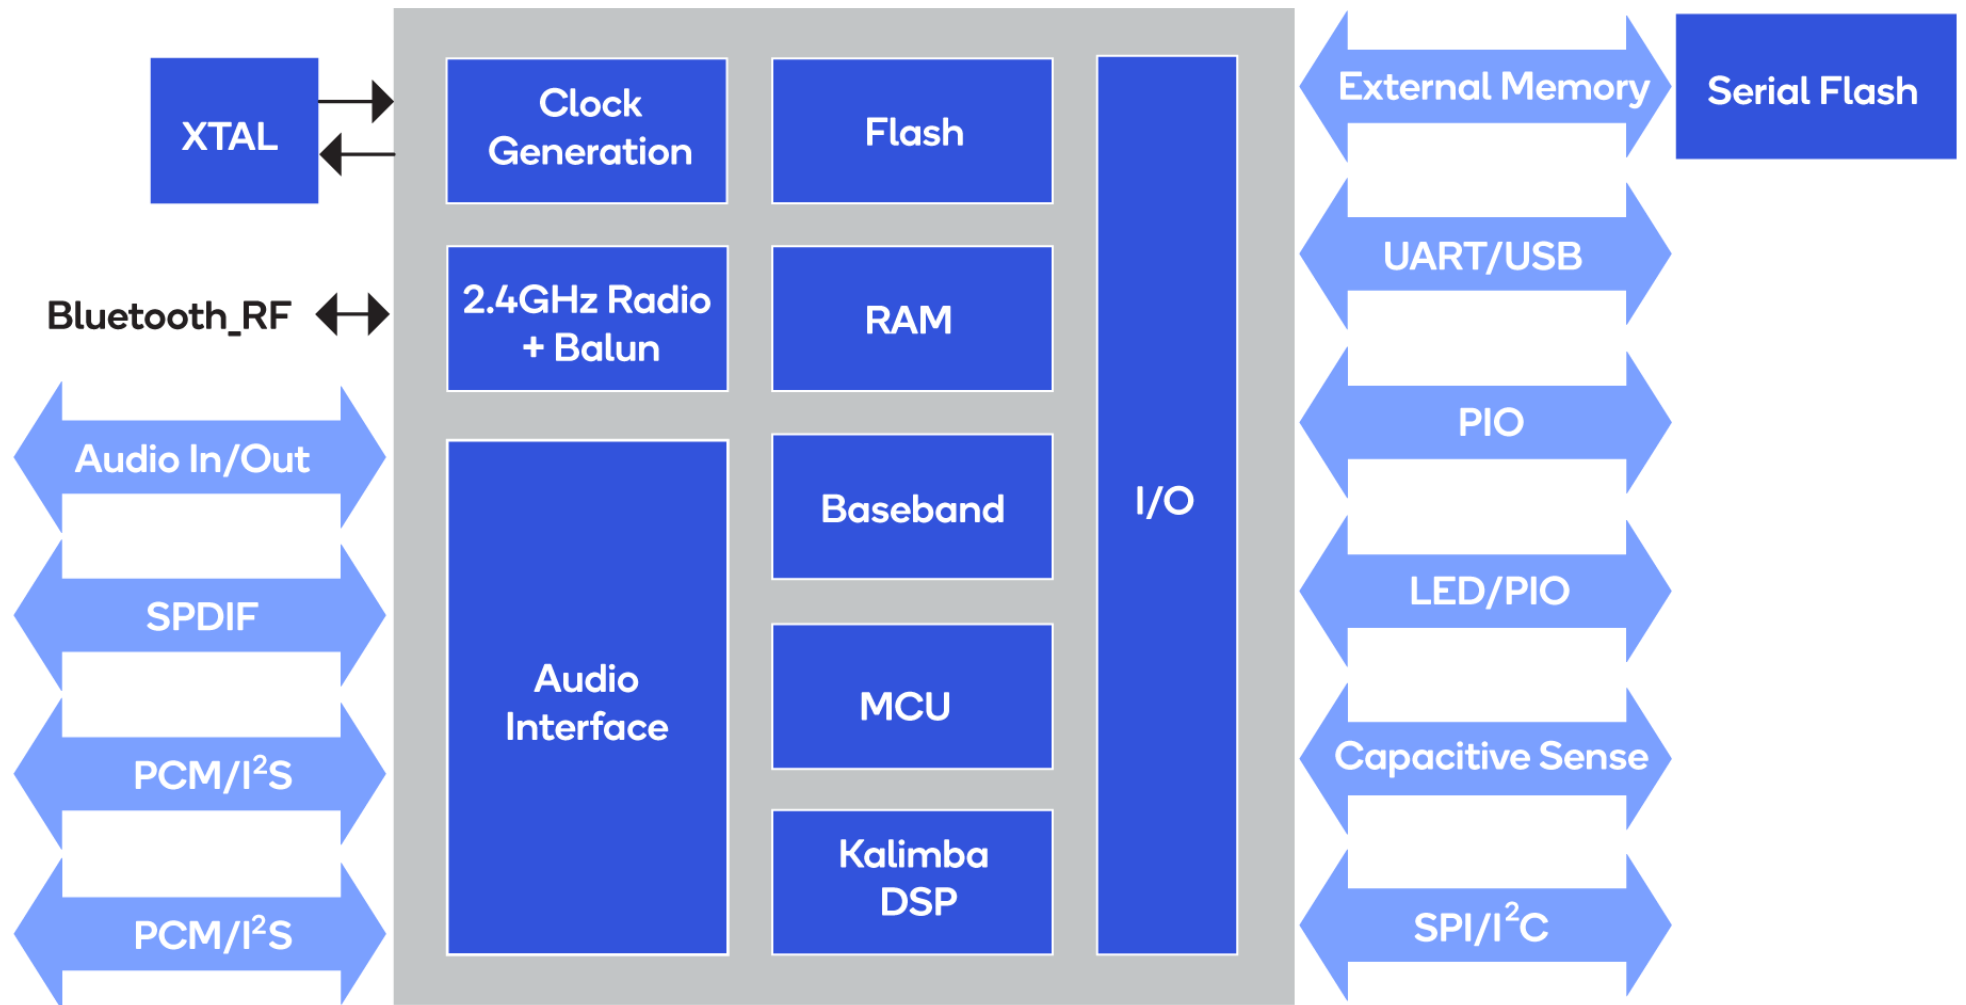

**Block Diagram
Bluetooth Module**

CSR8675 Block Diagram

8223A WiFi Module Block Diagram

Figure 1-1 QCA9377-3 functional block diagram