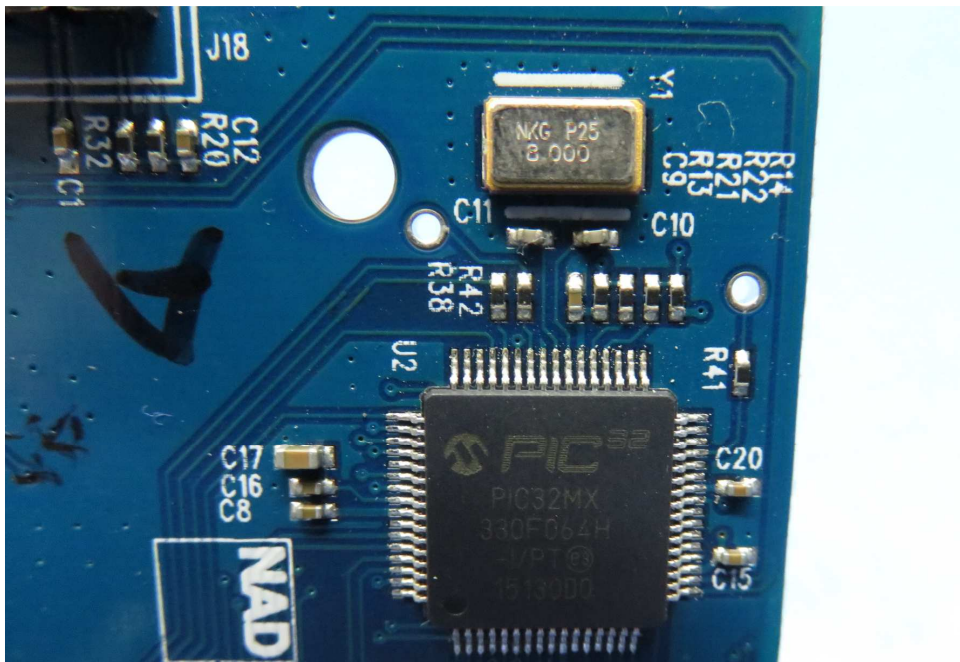

INTERTEK TESTING SERVICE

Equipment Photographs

Model: PULSE 2

(Internal)