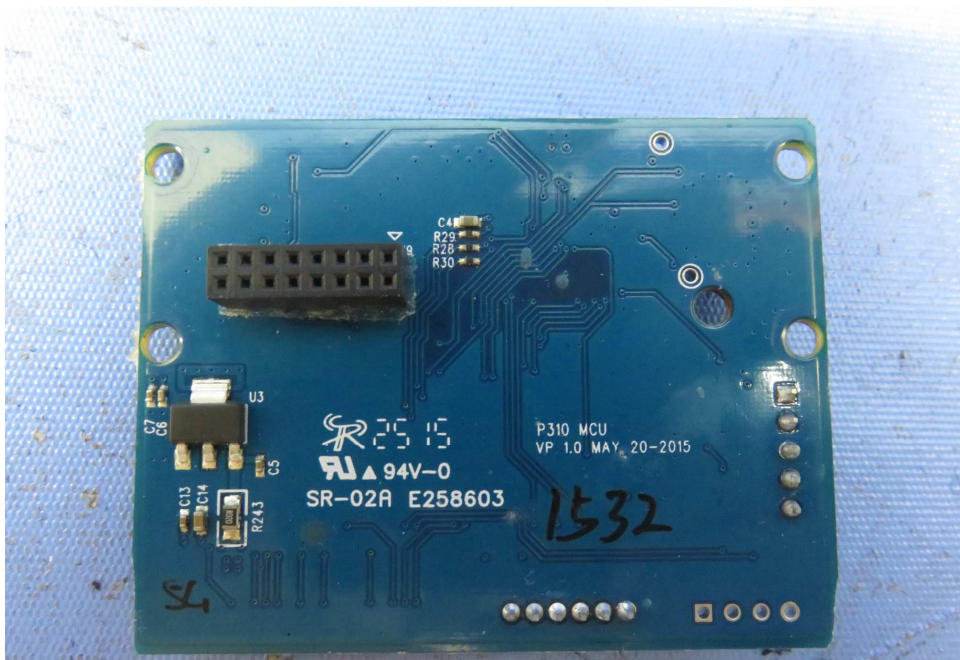

INTERTEK TESTING SERVICE

Equipment Photographs

Model: PULSE 2

(Internal)