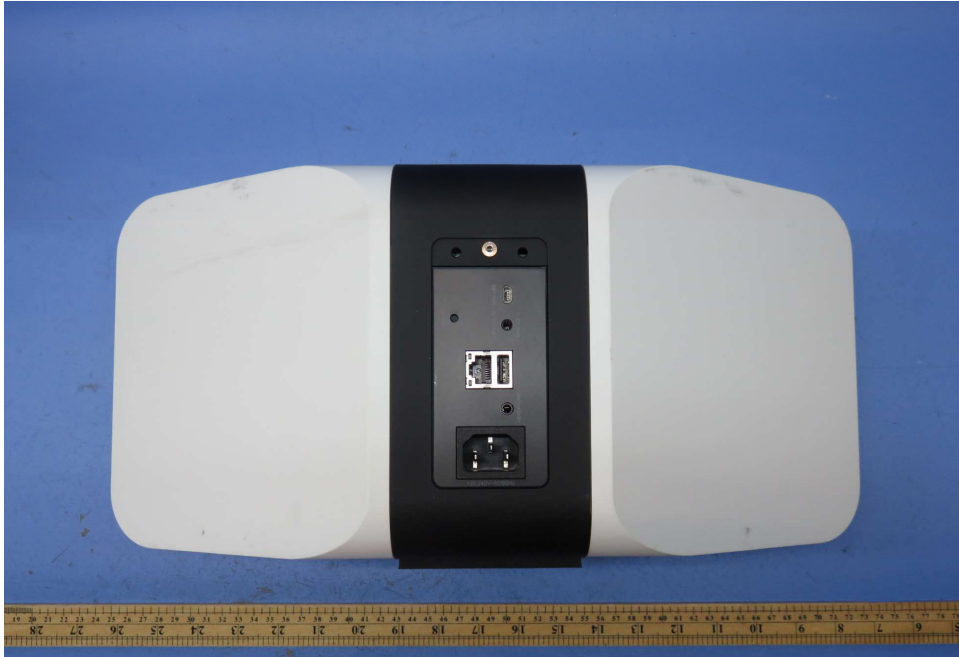

INTERTEK TESTING SERVICE

Equipment Photographs

Model: PULSE 2

(External)

INTERTEK TESTING SERVICE

Equipment Photographs

Model: PULSE 2

(External)

FCC ID: Q20-PULSE2
IC: 152B-PULSE2

INTERTEK TESTING SERVICE

Equipment Photographs

Model: PULSE 2

(External)

FCC ID: Q20-PULSE2
IC: 152B-PULSE2