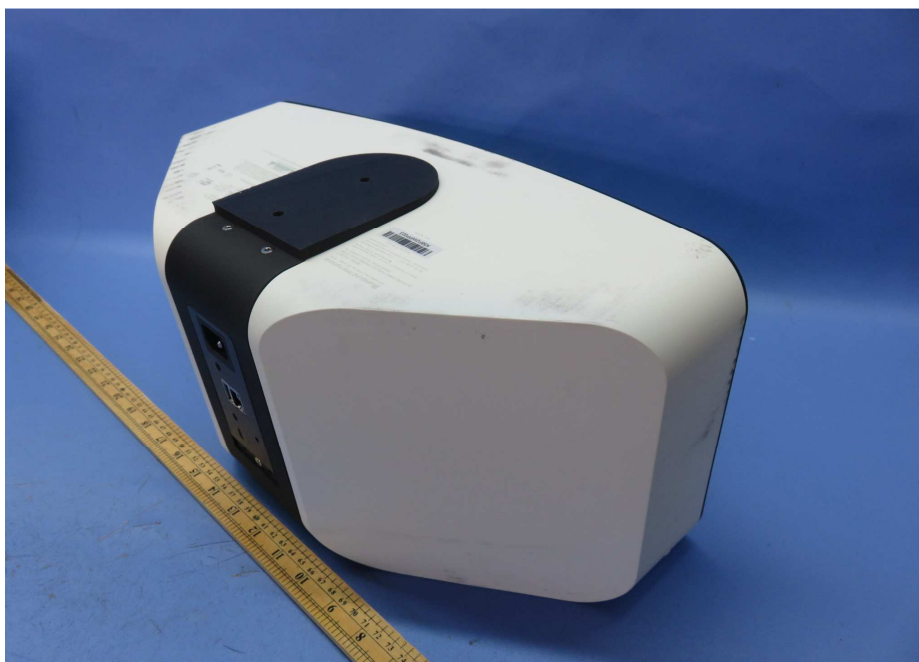

INTERTEK TESTING SERVICE

Equipment Photographs

Model: PULSE 2

(External)

INTERTEK TESTING SERVICE

Equipment Photographs

Model: PULSE 2

(External)

FCC ID: Q20-PULSE2
IC: 152B-PULSE2

INTERTEK TESTING SERVICE

Equipment Photographs

Model: PULSE 2

(External)

FCC ID: Q20-PULSE2
IC: 152B-PULSE2