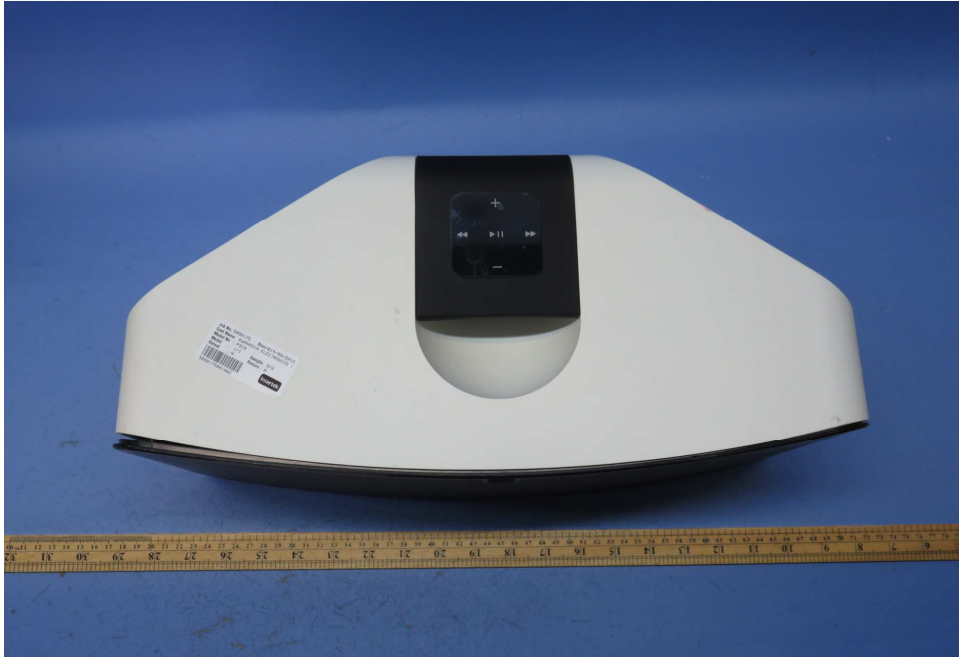

INTERTEK TESTING SERVICE

Equipment Photographs

Model: PULSE 2

(External)

INTERTEK TESTING SERVICE

Equipment Photographs

Model: PULSE 2

(External)

FCC ID: Q20-PULSE2
IC: 152B-PULSE2

INTERTEK TESTING SERVICE

Equipment Photographs

Model: PULSE 2

(External)

FCC ID: Q20-PULSE2
IC: 152B-PULSE2