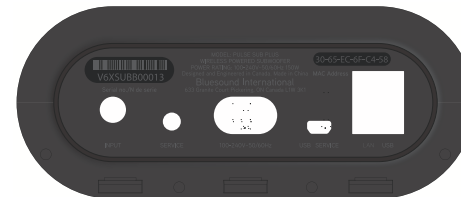

# MODEL: PULSE SUB PLUS

Black Cabinet - Grey Pantone 425 C  
 White Cabinet - Cool Grey 6 C

Black Cabinet - Grey Pantone 425 C  
 White Cabinet - Cool Grey 6 C

I/O Markings - Grey Pantone 425 C

Serial and Mac Address stickers to match artwork shape and have a black background with pantone grey 425C bar code and text

447mm

All regulatory text to be printed in High Gloss Clear for both Black and White cabinets

# MODEL: BSW 150

Black Cabinet - Grey Pantone 425 C  
 White Cabinet - Cool Grey 6 C

255mm

Black Cabinet - Grey Pantone 425 C  
 White Cabinet - Cool Grey 6 C

I/O Markings - Grey Pantone 425 C

Serial and Mac Address stickers to match artwork shape and have a black background with pantone grey 425C bar code and text