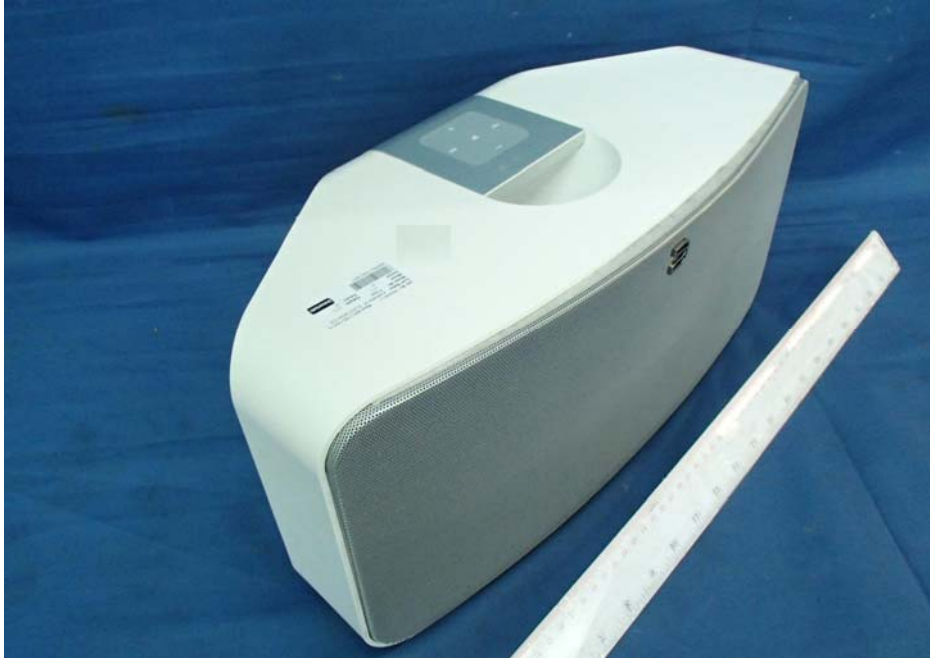

INTERTEK TESTING SERVICE

Report No.: 13020016HKG-002

Equipment Photographs

Model : PULSE P300

(External)

INTERTEK TESTING SERVICE

Report No.: 13020016HKG-002

Equipment Photographs

Model : PULSE P300

(External)

INTERTEK TESTING SERVICE

Report No.: 13020016HKG-002

Equipment Photographs

Model : PULSE P300

(External)